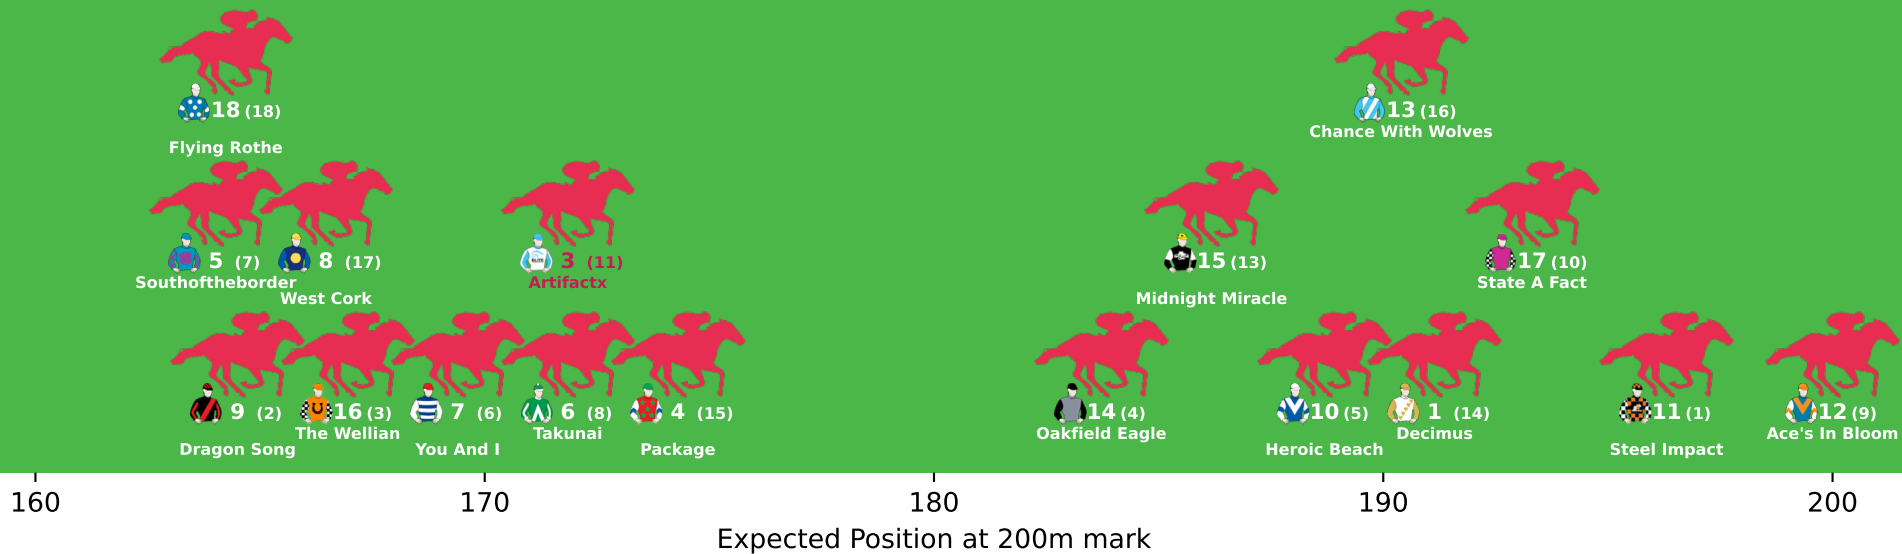

16 (8)
Valour Victorious

10 (19)
Kotor Bay

18 (15)
Xtravagant Gift

160

170

180

190

200

Expected Position at 200m mark

Position Map - Race 3 (1400m) @ Gatton on 26-04-2026 01:50PM

● No GPS data available - Average of field used

Position Map - Race 4 (1600m) @ Gatton on 26-04-2026 02:25PM

● No GPS data available - Average of field used

Position Map - Race 5 (1100m) @ Gatton on 26-04-2026 03:00PM

● No GPS data available - Average of field used

160

170

180

190

200

Expected Position at 200m mark

Position Map - Race 6 (1100m) @ Gatton on 26-04-2026 03:45PM

● No GPS data available - Average of field used

160

170

180

190

200

Expected Position at 200m mark