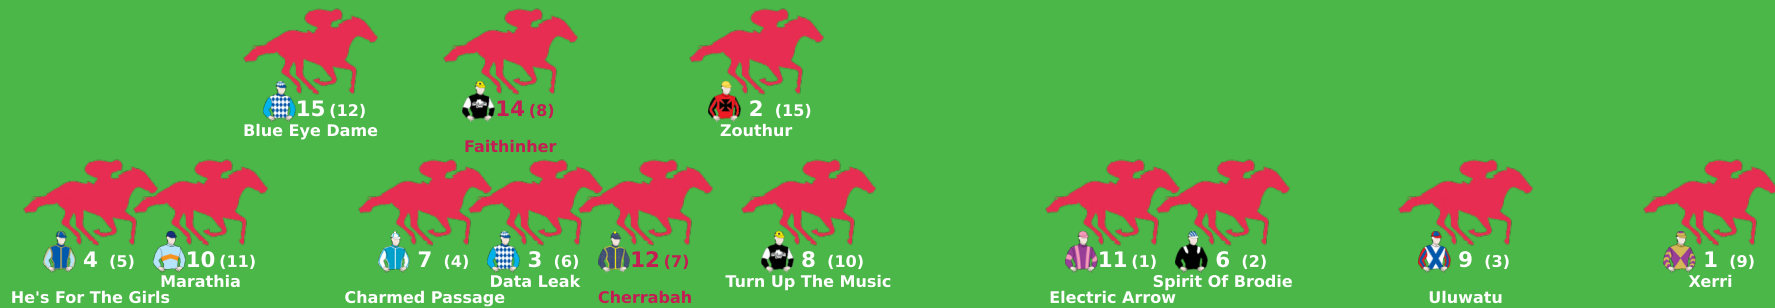

Position Map - Race 6 (1100m) @ Gatton on 26-04-2026 03:45PM

● No GPS data available - Average of field used

160

170

180

190

200

Expected Position at 200m mark