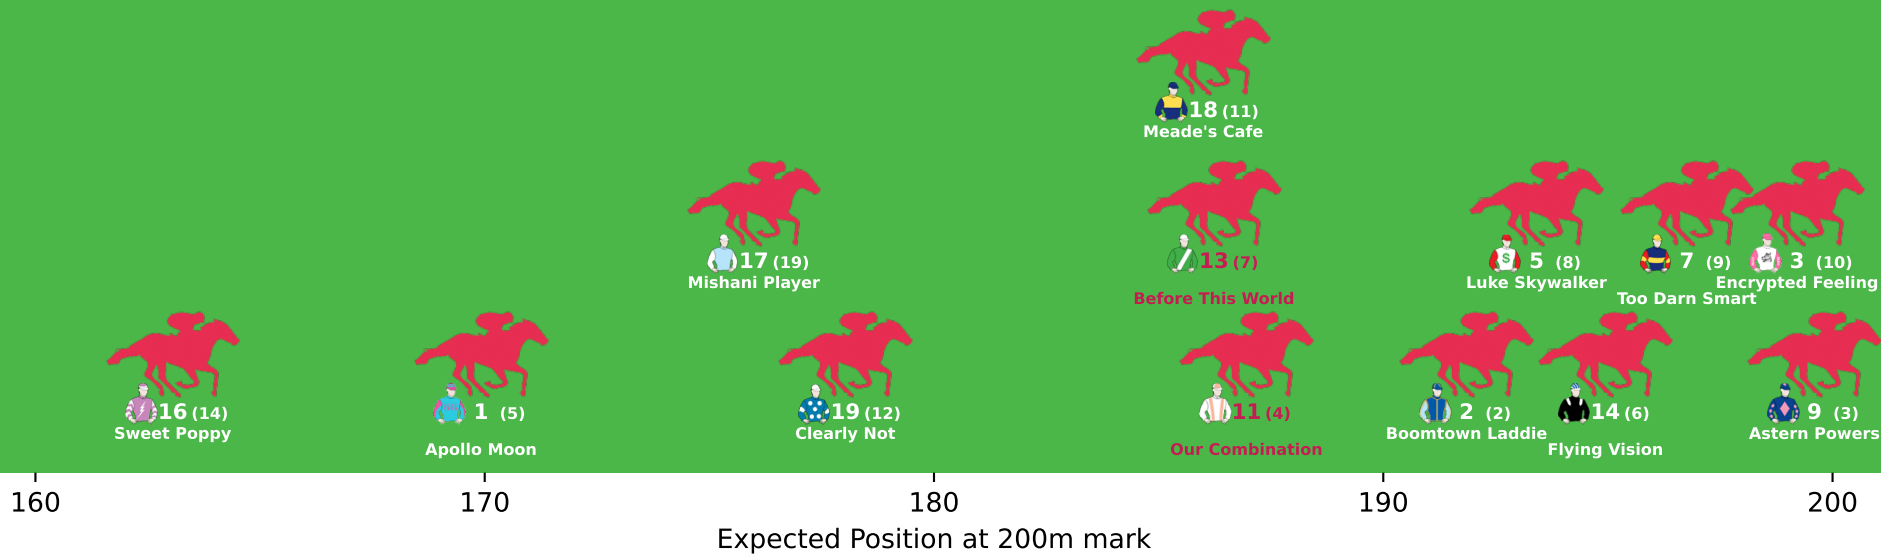

Position Map - Race 3 (1400m) @ Gatton on 26-04-2026 01:50PM

● No GPS data available - Average of field used