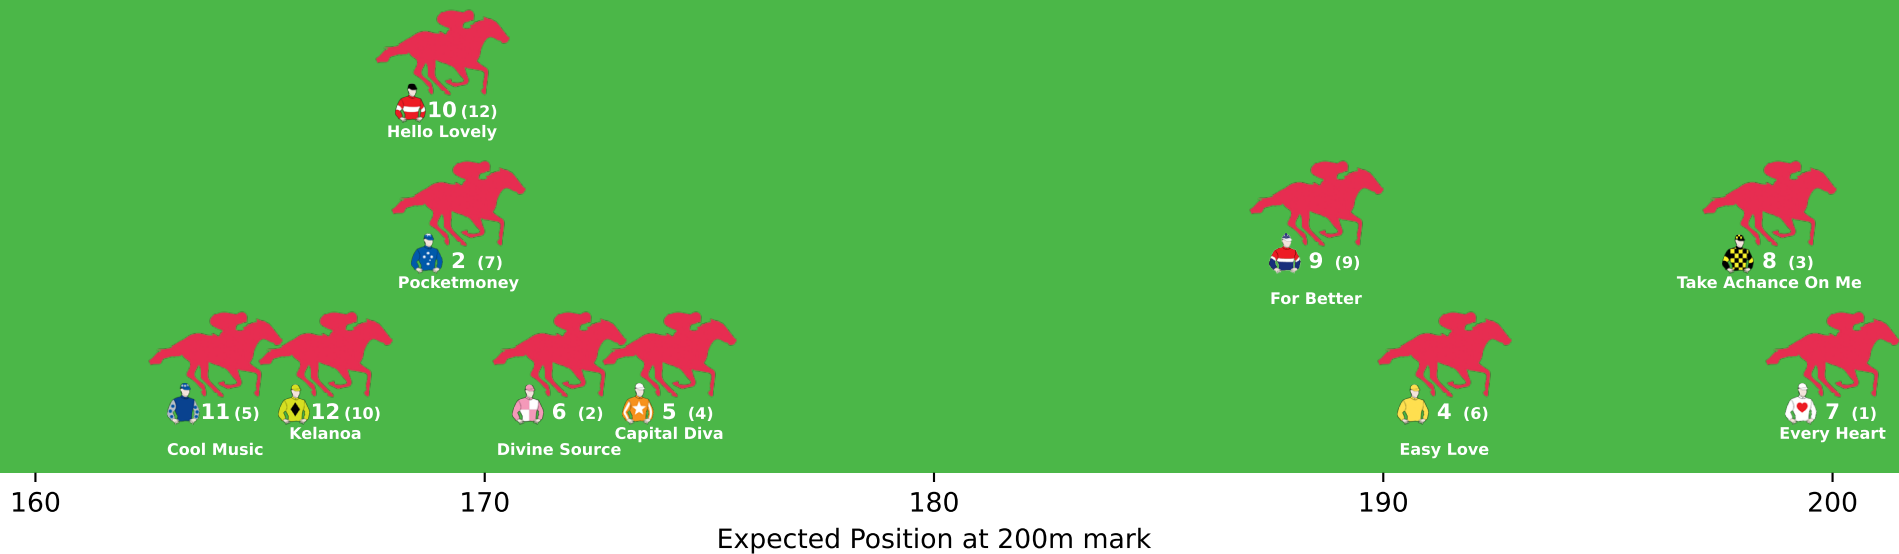

Position Map - Race 3 (1200m) @ Ipswich on 29-04-2026 02:08PM

● No GPS data available - Average of field used

Position Map - Race 4 (1200m) @ Ipswich on 29-04-2026 02:43PM

Position Map - Race 5 (1710m) @ Ipswich on 29-04-2026 03:18PM

● No GPS data available - Average of field used

Position Map - Race 6 (1350m) @ Ipswich on 29-04-2026 03:53PM

Position Map - Race 7 (1350m) @ Ipswich on 29-04-2026 04:28PM

● No GPS data available - Average of field used