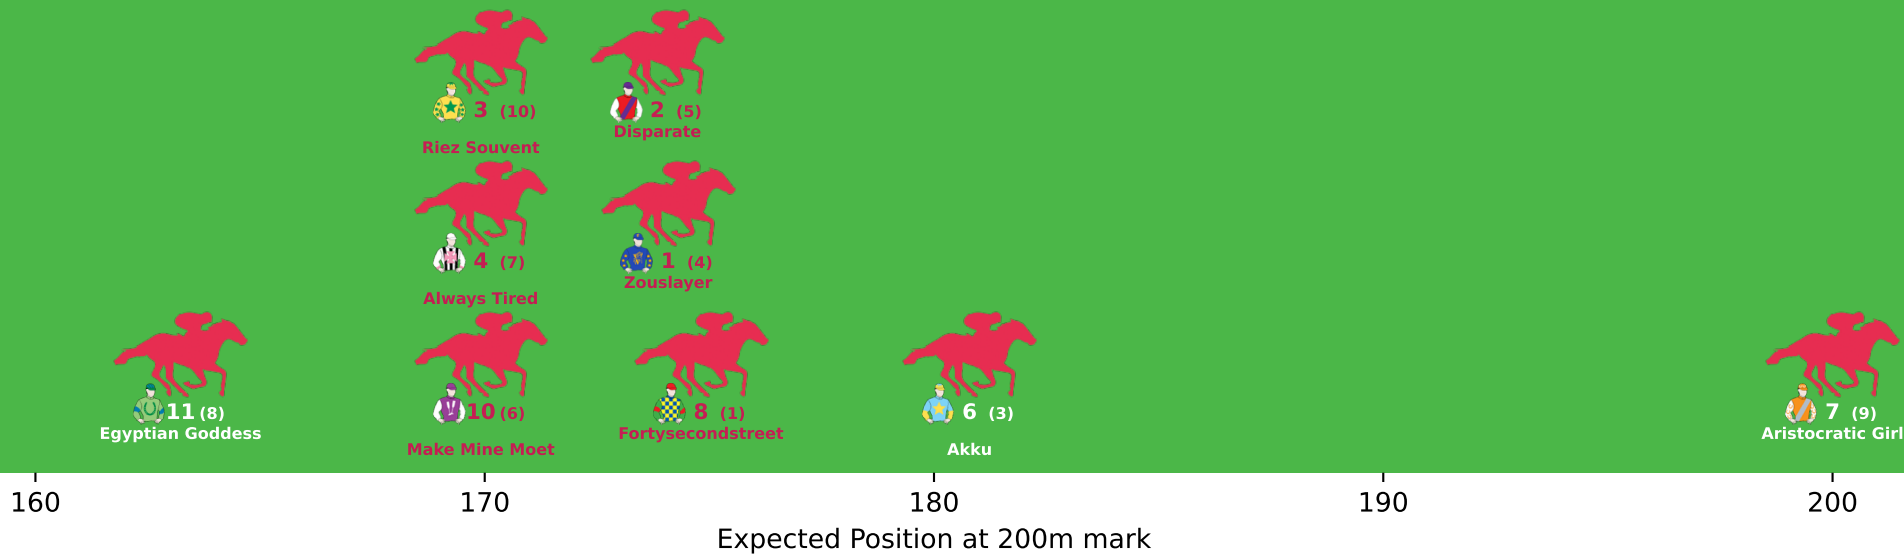

Position Map - Race 1 (1200m) @ Ipswich on 29-04-2026 12:58PM

● No GPS data available - Average of field used

Position Map - Race 2 (1200m) @ Ipswich on 29-04-2026 01:33PM

● No GPS data available - Average of field used