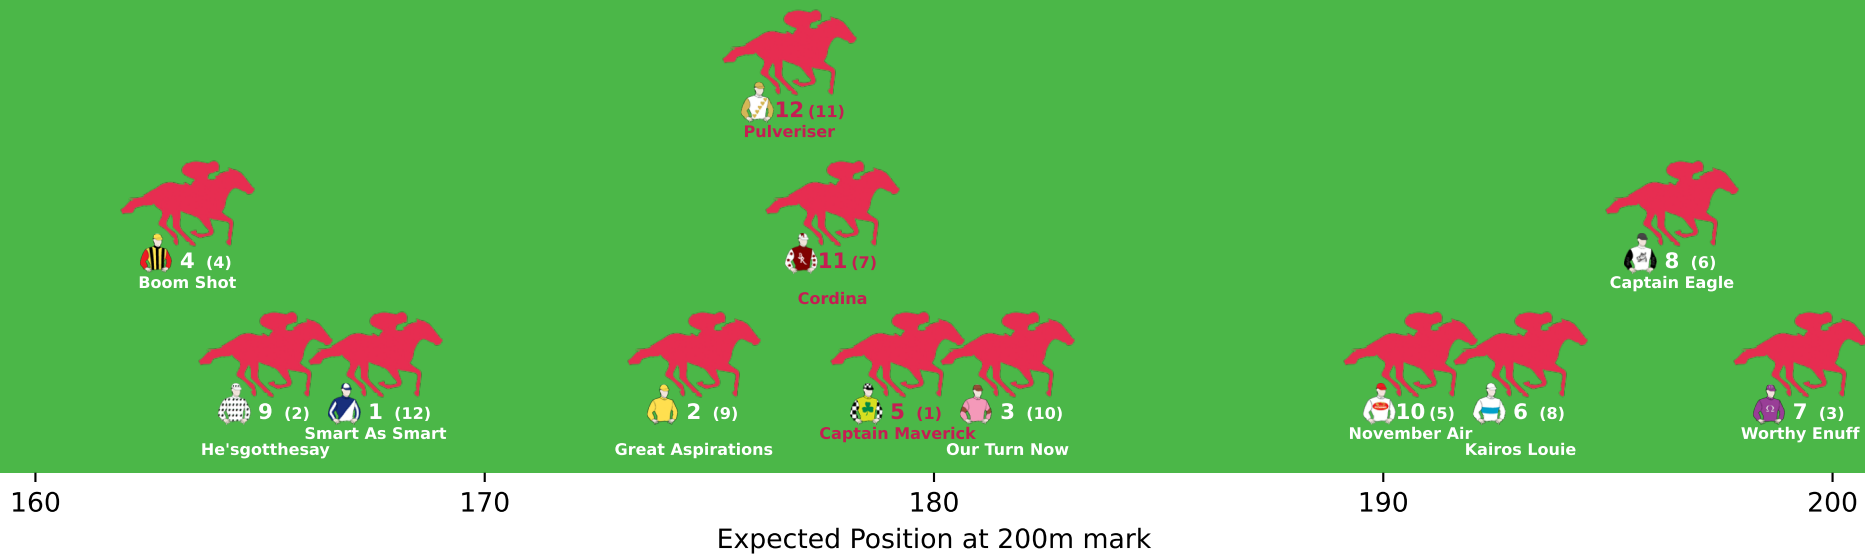

Position Map - Race 5 (1710m) @ Ipswich on 29-04-2026 03:18PM

● No GPS data available - Average of field used