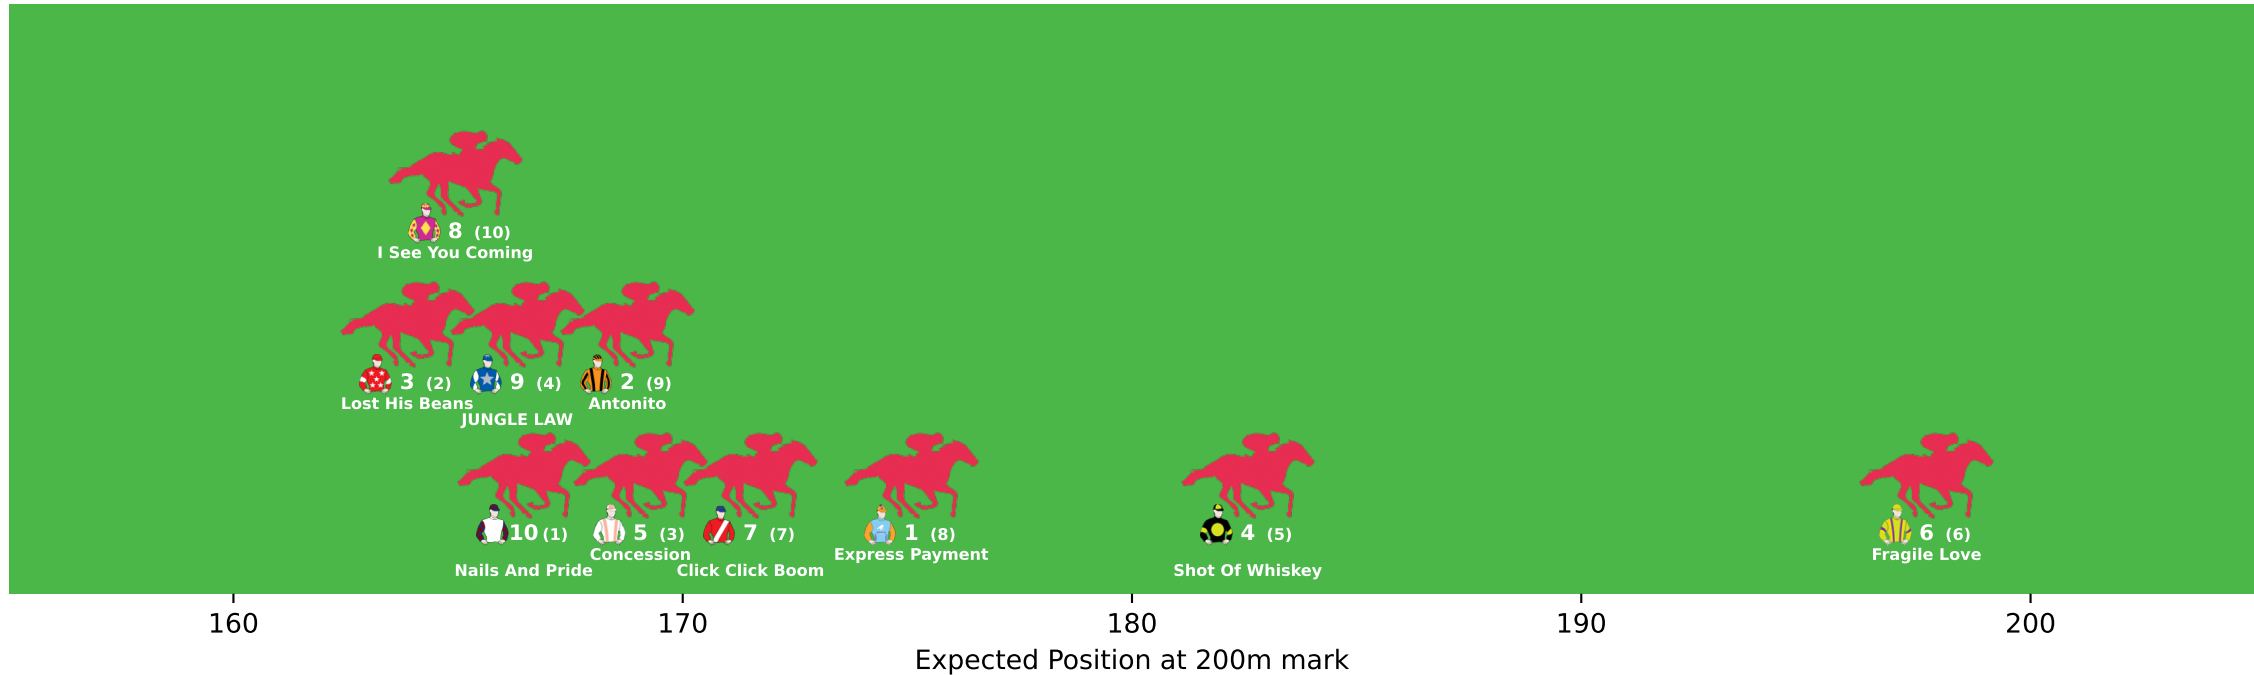

Position Map - Race 4 (1200m) @ Ipswich on 29-04-2026 02:43PM