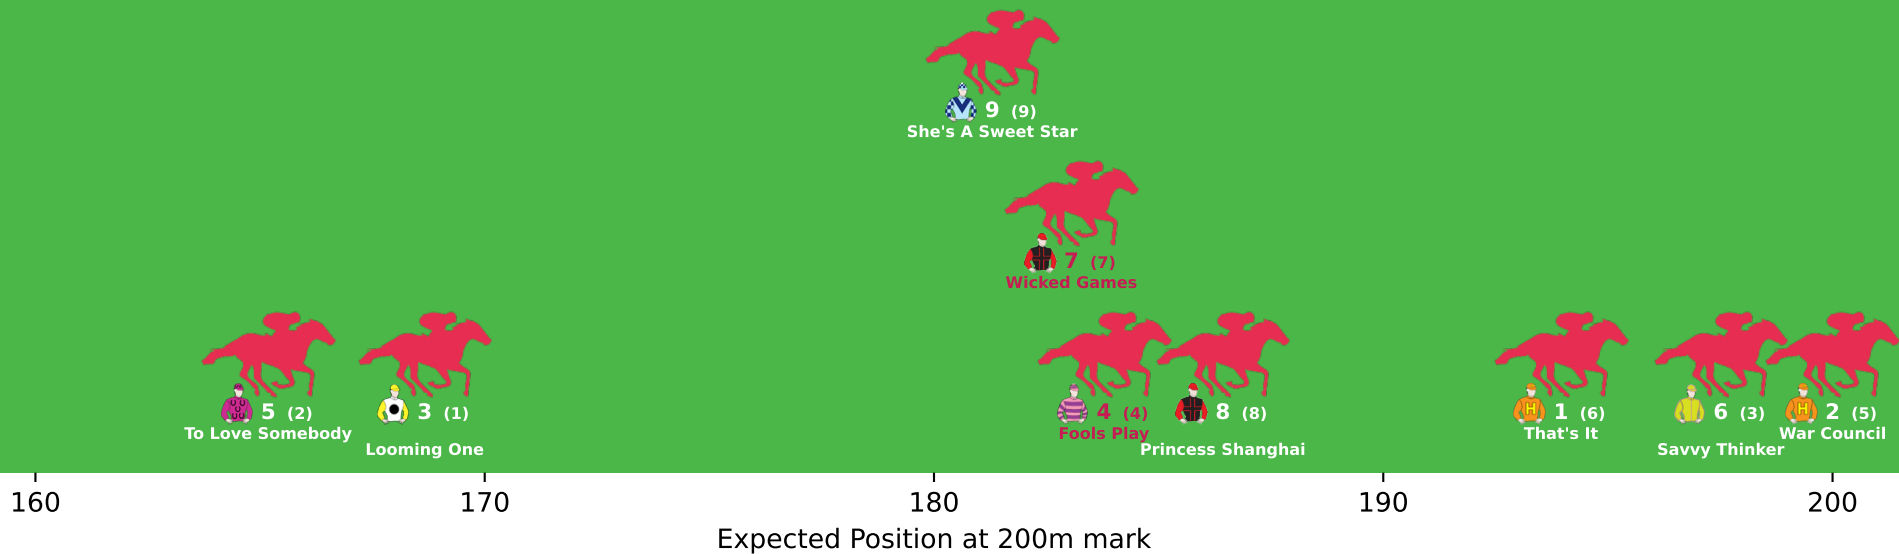

Position Map - Race 3 (1400m) @ Townsville on 30-04-2026 02:27PM

● No GPS data available - Average of field used