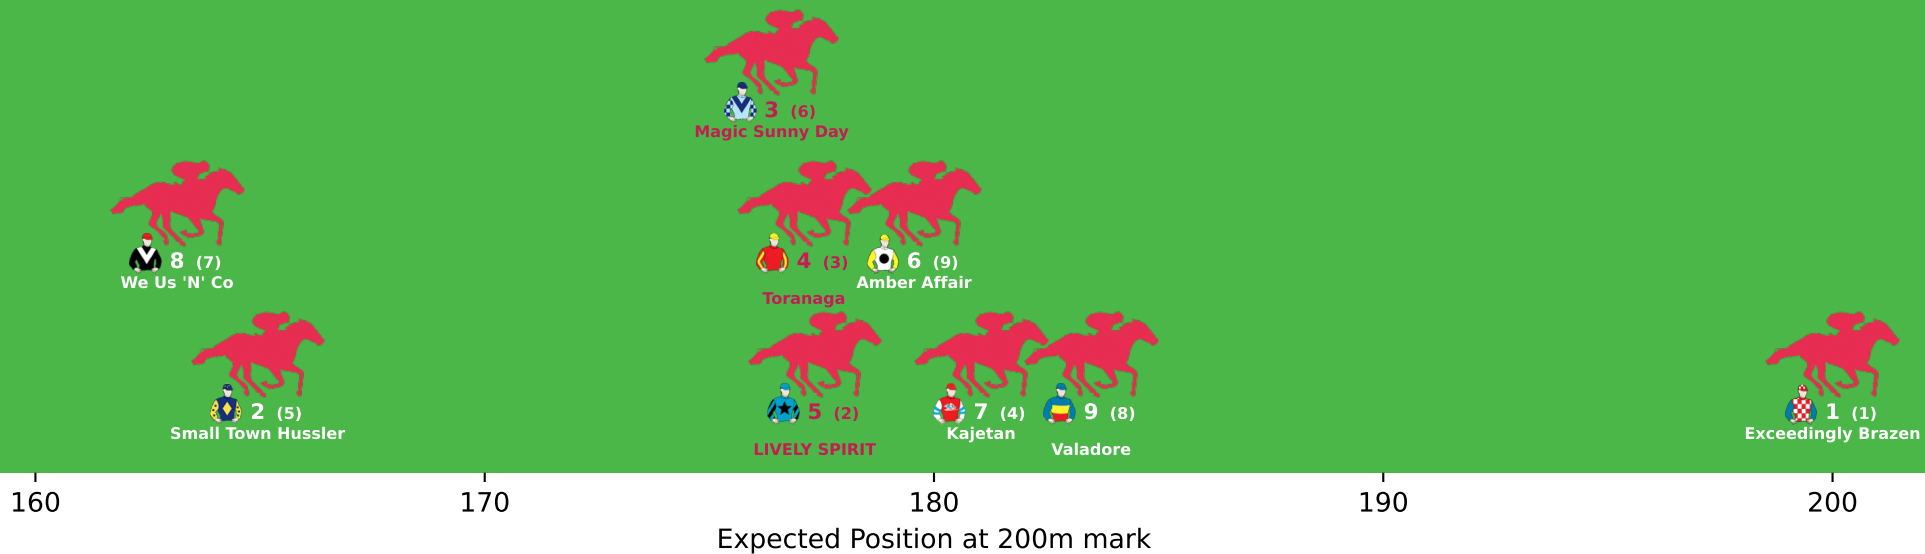

Position Map - Race 1 (1400m) @ Townsville on 30-04-2026 01:12PM

● No GPS data available - Average of field used

Position Map - Race 2 (1200m) @ Townsville on 30-04-2026 01:52PM

● No GPS data available - Average of field used

8 (6)
Bloomin' Ripper

Position Map - Race 5 (1000m) @ Townsville on 30-04-2026 03:42PM

● No GPS data available - Average of field used

160

170

180

190

200

Expected Position at 200m mark

Position Map - Race 6 (1200m) @ Townsville on 30-04-2026 04:17PM

● No GPS data available - Average of field used

160

170

180

190

200

Expected Position at 200m mark

Position Map - Race 7 (1400m) @ Townsville on 30-04-2026 04:57PM