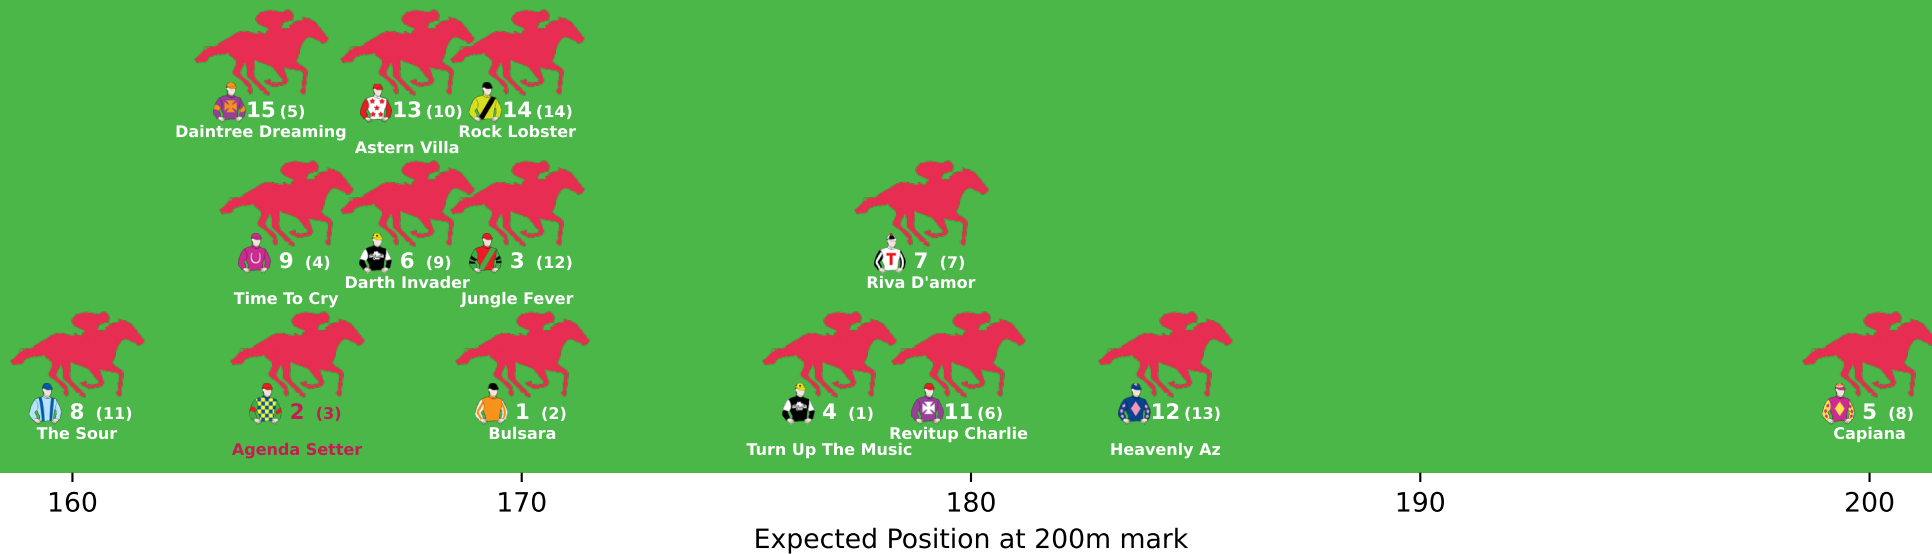

# Position Map - Race 1 (1000m) @ Sunshine Coast Poly Track on 01-05-2026 05:30PM

● No GPS data available - Average of field used

Position Map - Race 2 (1600m) @ Sunshine Coast Poly Track on 01-05-2026 06:00PM

# Position Map - Race 3 (2000m) @ Sunshine Coast Poly Track on 01-05-2026 06:30PM

● No GPS data available - Average of field used

# Position Map - Race 4 (1000m) @ Sunshine Coast Poly Track on 01-05-2026 07:00PM

● No GPS data available - Average of field used

Position Map - Race 5 (1400m) @ Sunshine Coast Poly Track on 01-05-2026 07:30PM

# Position Map - Race 6 (1400m) @ Sunshine Coast Poly Track on 01-05-2026 08:00PM

● No GPS data available - Average of field used

160

170

180

190

200

Expected Position at 200m mark