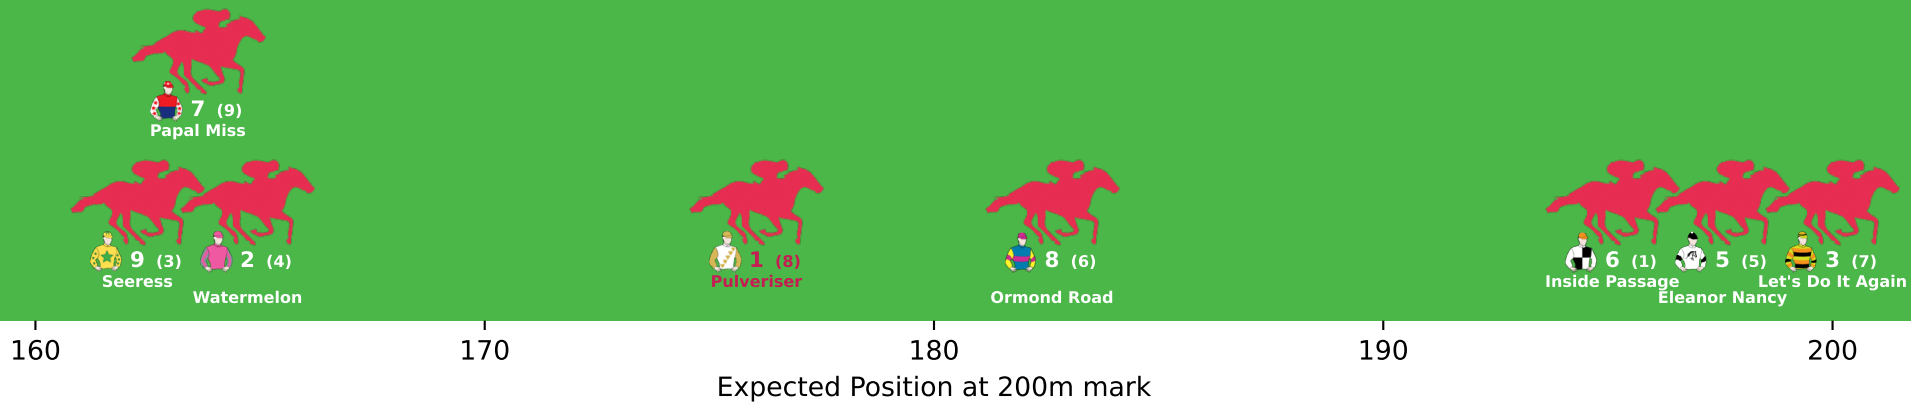

# Position Map - Race 1 (1000m) @ Sunshine Coast Poly Track on 01-05-2026 05:30PM

● No GPS data available - Average of field used

Position Map - Race 2 (1600m) @ Sunshine Coast Poly Track on 01-05-2026 06:00PM

# Position Map - Race 3 (2000m) @ Sunshine Coast Poly Track on 01-05-2026 06:30PM

● No GPS data available - Average of field used

# Position Map - Race 4 (1000m) @ Sunshine Coast Poly Track on 01-05-2026 07:00PM

● No GPS data available - Average of field used

Position Map - Race 5 (1400m) @ Sunshine Coast Poly Track on 01-05-2026 07:30PM

# Position Map - Race 6 (1400m) @ Sunshine Coast Poly Track on 01-05-2026 08:00PM

● No GPS data available - Average of field used

160

170

180

190

200

Expected Position at 200m mark