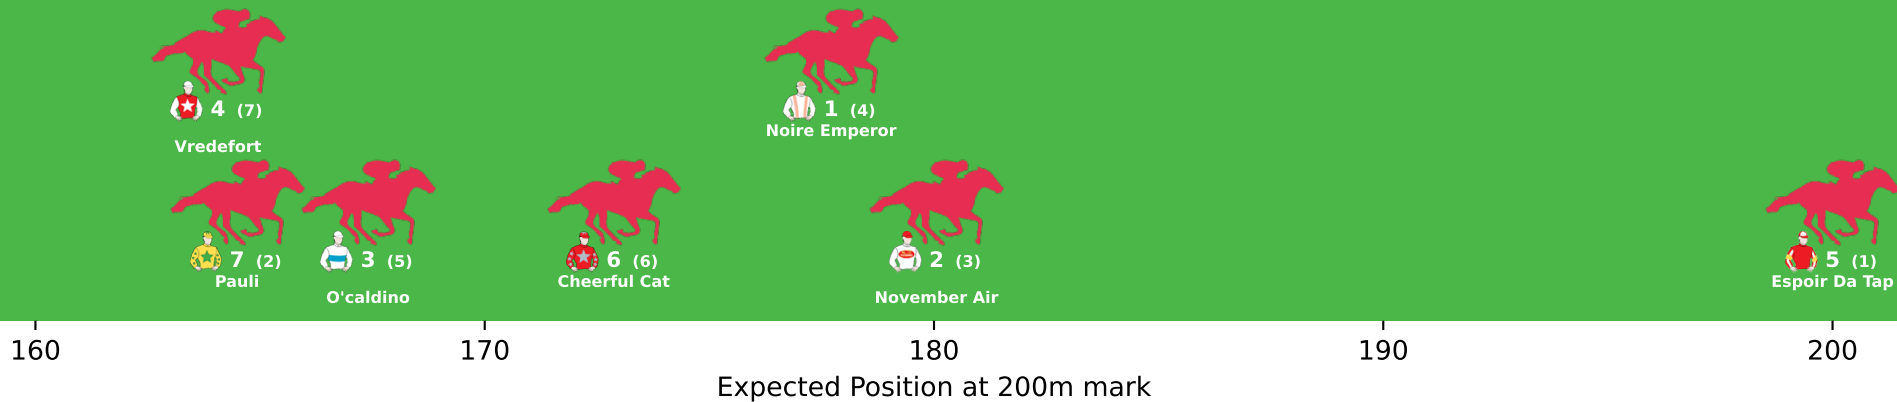

# Position Map - Race 1 (1000m) @ Sunshine Coast Poly Track on 01-05-2026 05:30PM

● No GPS data available - Average of field used

Position Map - Race 2 (1600m) @ Sunshine Coast Poly Track on 01-05-2026 06:00PM

# Position Map - Race 3 (2000m) @ Sunshine Coast Poly Track on 01-05-2026 06:30PM

● No GPS data available - Average of field used

# Position Map - Race 4 (1000m) @ Sunshine Coast Poly Track on 01-05-2026 07:00PM

● No GPS data available - Average of field used

Position Map - Race 5 (1400m) @ Sunshine Coast Poly Track on 01-05-2026 07:30PM

# Position Map - Race 6 (1400m) @ Sunshine Coast Poly Track on 01-05-2026 08:00PM

● No GPS data available - Average of field used

160

170

180

190

200

Expected Position at 200m mark