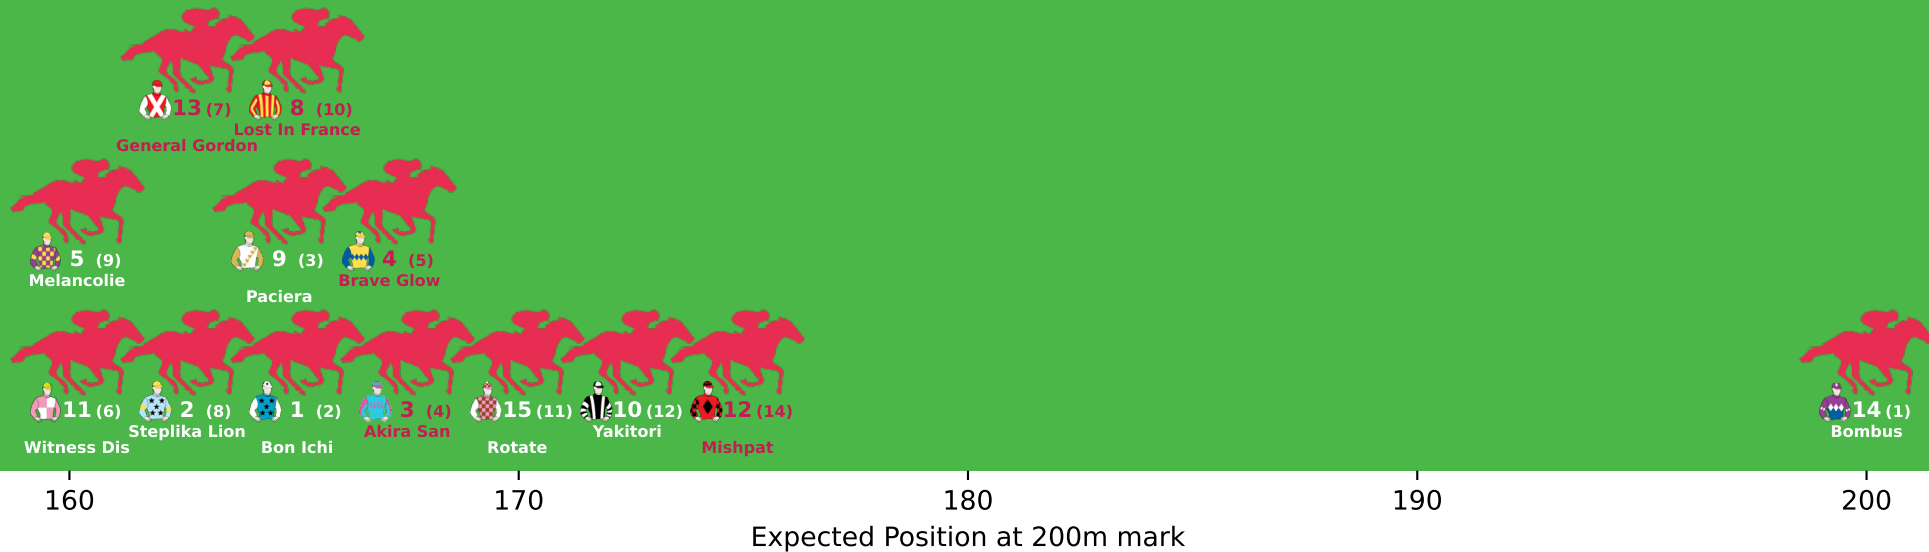

Expected Position at 200m mark

Position Map - Race 3 (1300m) @ Toowoomba on 02-05-2026 06:31PM

● No GPS data available - Average of field used

Position Map - Race 4 (1625m) @ Toowoomba on 02-05-2026 07:05PM

● No GPS data available - Average of field used

160

170

180

190

200

Expected Position at 200m mark

Position Map - Race 5 (870m) @ Toowoomba on 02-05-2026 07:41PM

Position Map - Race 6 (1300m) @ Toowoomba on 02-05-2026 08:13PM

● No GPS data available - Average of field used

Position Map - Race 7 (1890m) @ Toowoomba on 02-05-2026 08:44PM