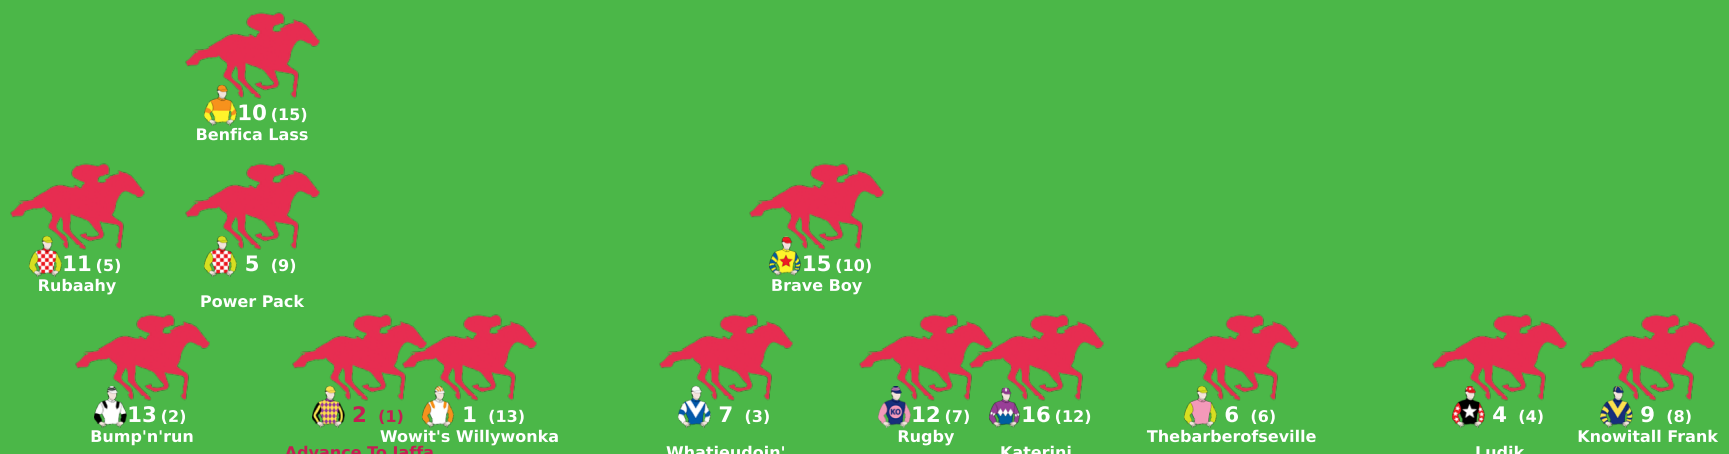

Position Map - Race 4 (1625m) @ Toowoomba on 02-05-2026 07:05PM

● No GPS data available - Average of field used

160

170

180

190

200

Expected Position at 200m mark