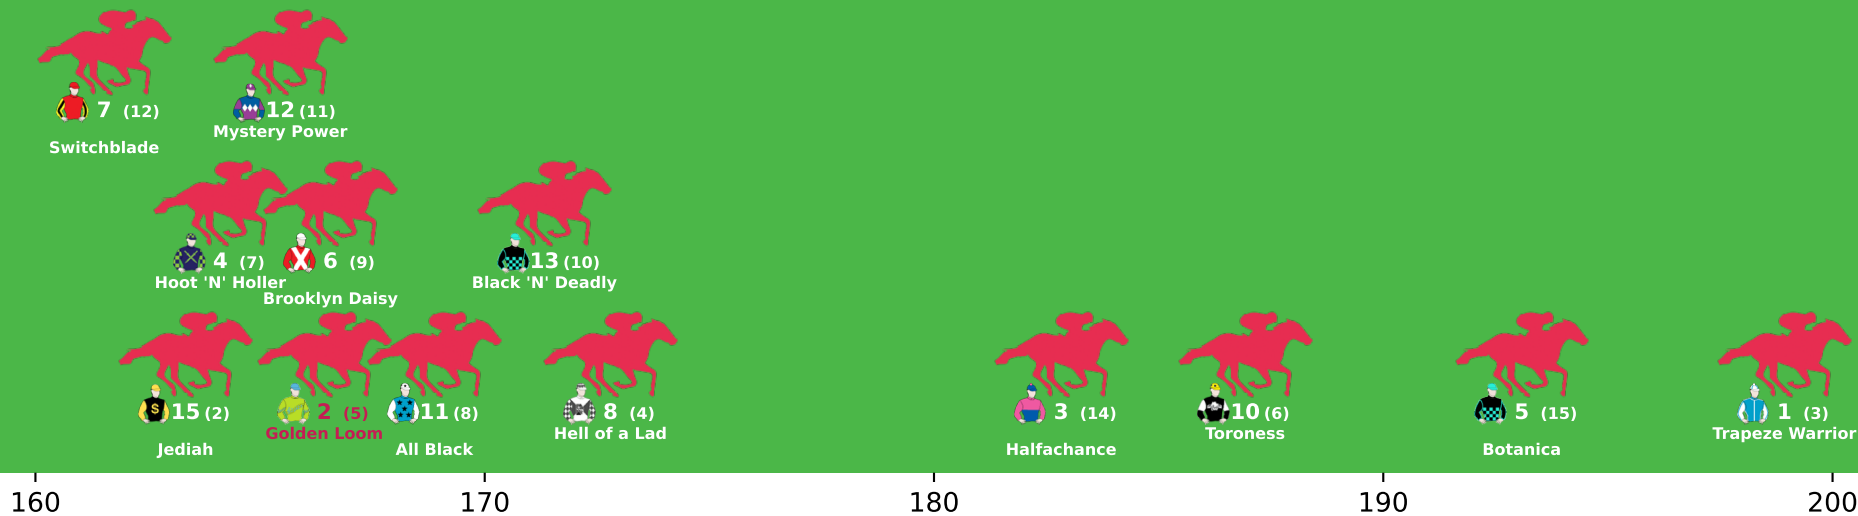

Position Map - Race 1 (1100m) @ Toowoomba on 02-05-2026 05:25PM

● No GPS data available - Average of field used

Position Map - Race 2 (1200m) @ Toowoomba on 02-05-2026 05:56PM

● No GPS data available - Average of field used

Expected Position at 200m mark

Position Map - Race 3 (1300m) @ Toowoomba on 02-05-2026 06:31PM

● No GPS data available - Average of field used

Position Map - Race 4 (1625m) @ Toowoomba on 02-05-2026 07:05PM

● No GPS data available - Average of field used

160

170

180

190

200

Expected Position at 200m mark

Position Map - Race 5 (870m) @ Toowoomba on 02-05-2026 07:41PM

Position Map - Race 6 (1300m) @ Toowoomba on 02-05-2026 08:13PM

● No GPS data available - Average of field used

Position Map - Race 7 (1890m) @ Toowoomba on 02-05-2026 08:44PM