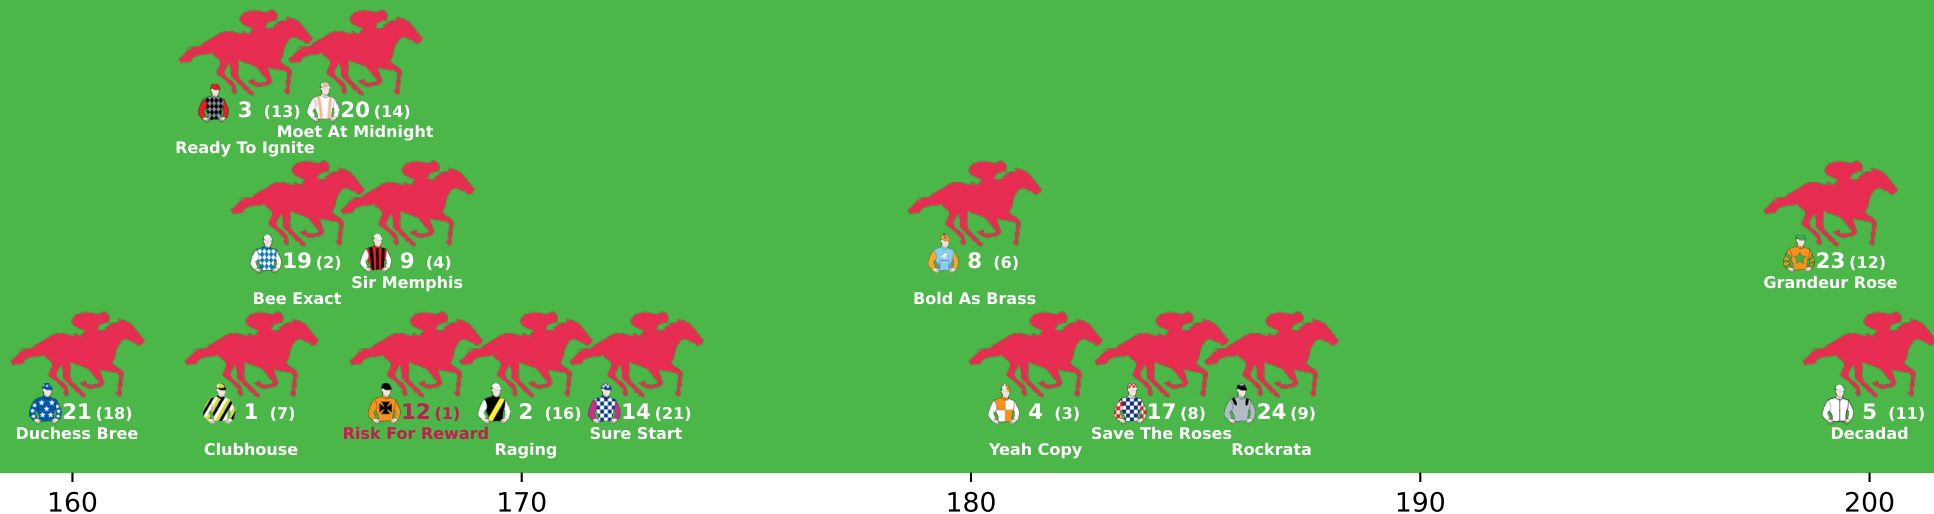

 **11 (2)**  **2 (6)**
Thormendous Miss **No Name Frank**

 **7 (1)**  **1 (5)**
Mofeed **Geegee Jet By**

 **6 (4)**
Goodes

 **15 (9)**
Hannabana

 **16 (3)**
A Touch From Fayt

 **12 (8)**
Zoustrology

160

170

180

190

200

Expected Position at 200m mark

Position Map - Race 7 (1350m) @ Ipswich on 04-05-2026 03:42PM

● No GPS data available - Average of field used

Position Map - Race 8 (1350m) @ Ipswich on 04-05-2026 04:17PM

● No GPS data available - Average of field used

Expected Position at 200m mark