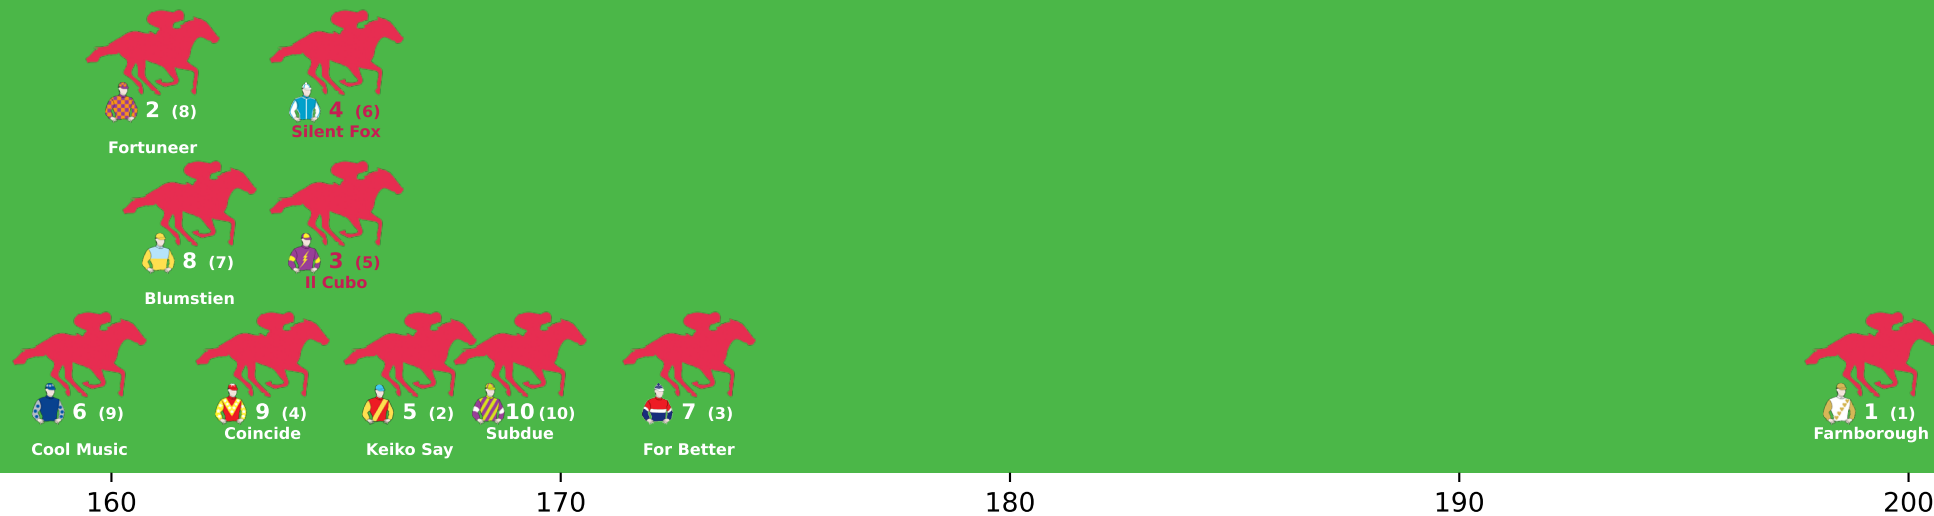

Position Map - Race 2 (1350m) @ Picklebet Park Warwick on 07-05-2026 01:02PM

● No GPS data available - Average of field used

Expected Position at 200m mark