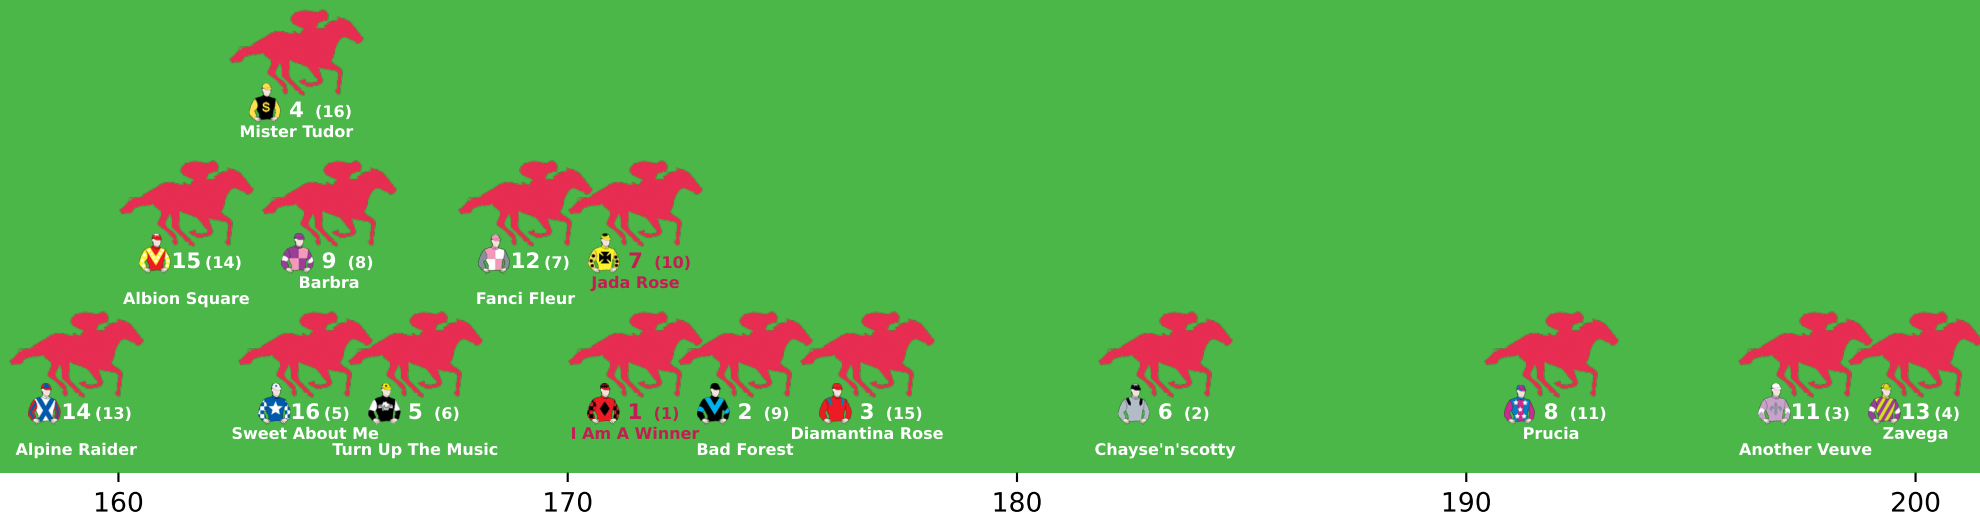

Position Map - Race 4 (800m) @ Picklebet Park Warwick on 07-05-2026 02:22PM

● No GPS data available - Average of field used

Expected Position at 200m mark