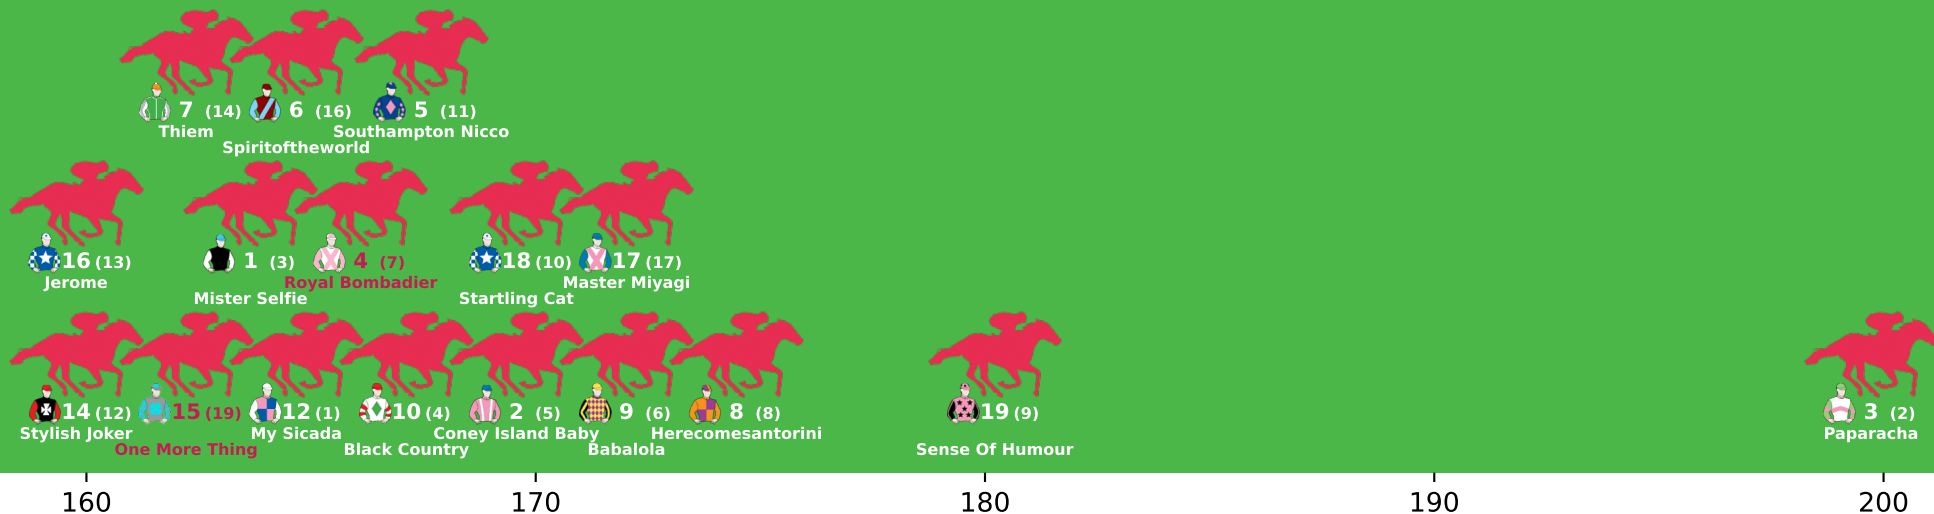

4 (2)

Do What I Say

7 (6)

Lukey Blue

13 (4)

Ucelle

10 (1)

Shamrock's Secret

2 (3)

Gerry's Pick

5 (7)

Embolden

160

170

180

190

200

Expected Position at 200m mark

Position Map - Race 6 (1200m) @ Picklebet Park Warwick on 07-05-2026 03:47PM

● No GPS data available - Average of field used

Expected Position at 200m mark

Position Map - Race 7 (1500m) @ Picklebet Park Warwick on 07-05-2026 04:27PM

● No GPS data available - Average of field used

160

170

180

190

200

Expected Position at 200m mark