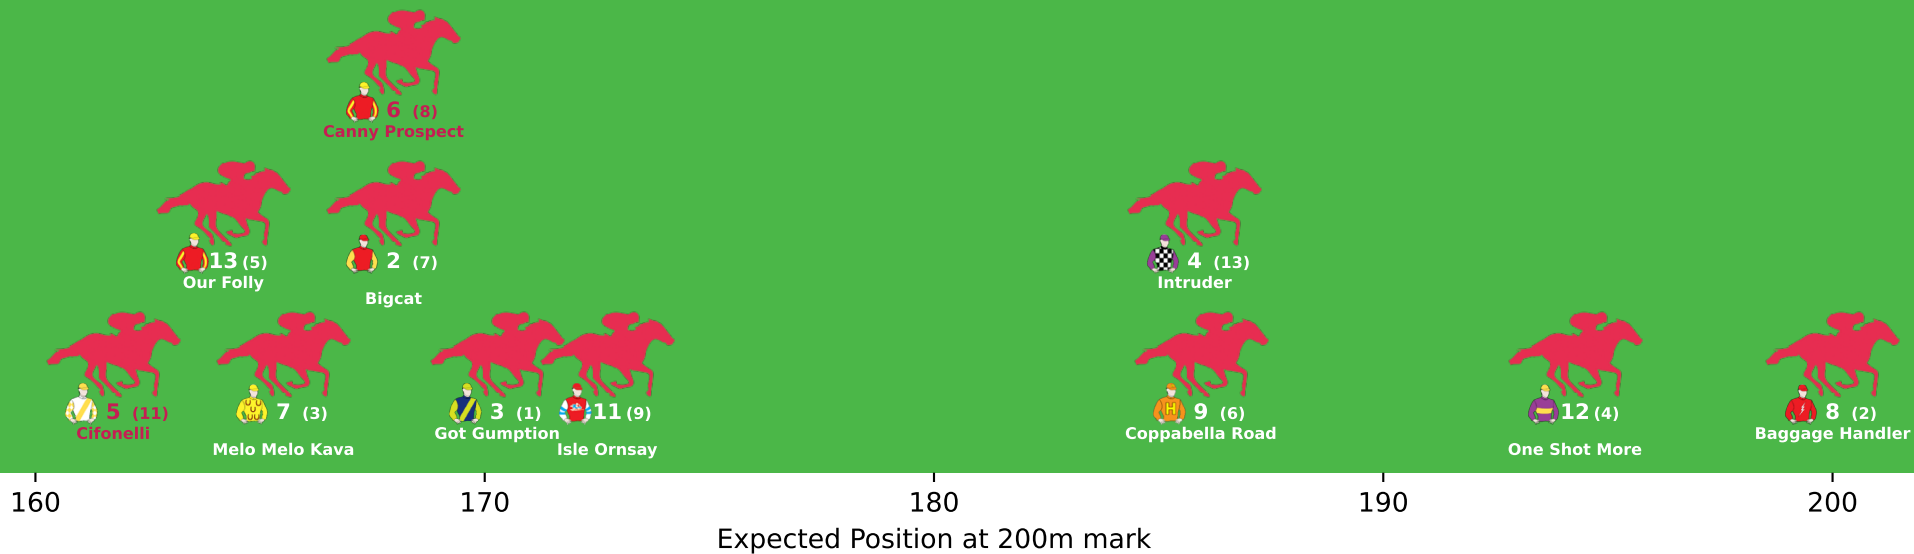

160

170

180

190

200

Expected Position at 200m mark

Position Map - Race 6 (1000m) @ Townsville on 08-05-2026 02:50PM

● No GPS data available - Average of field used