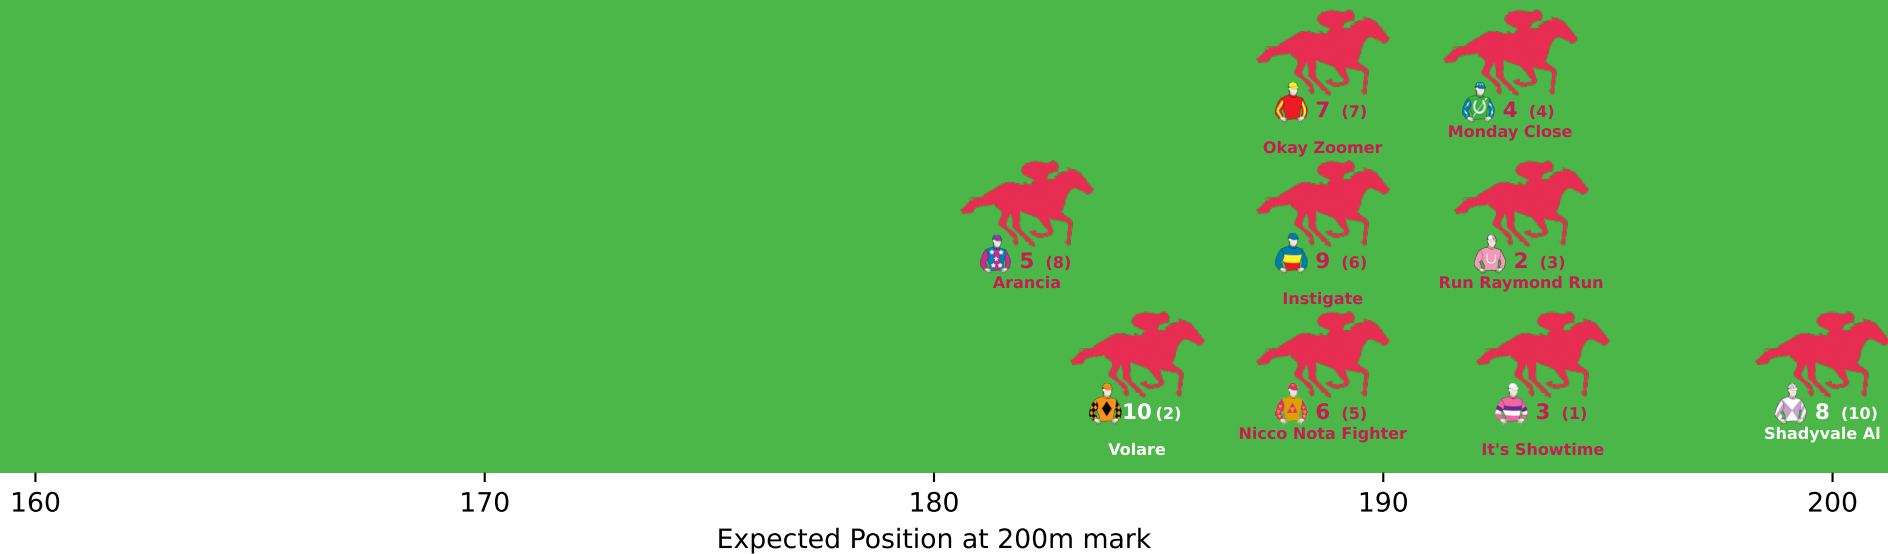

Position Map - Race 4 (1200m) @ Townsville on 08-05-2026 01:40PM

● No GPS data available - Average of field used