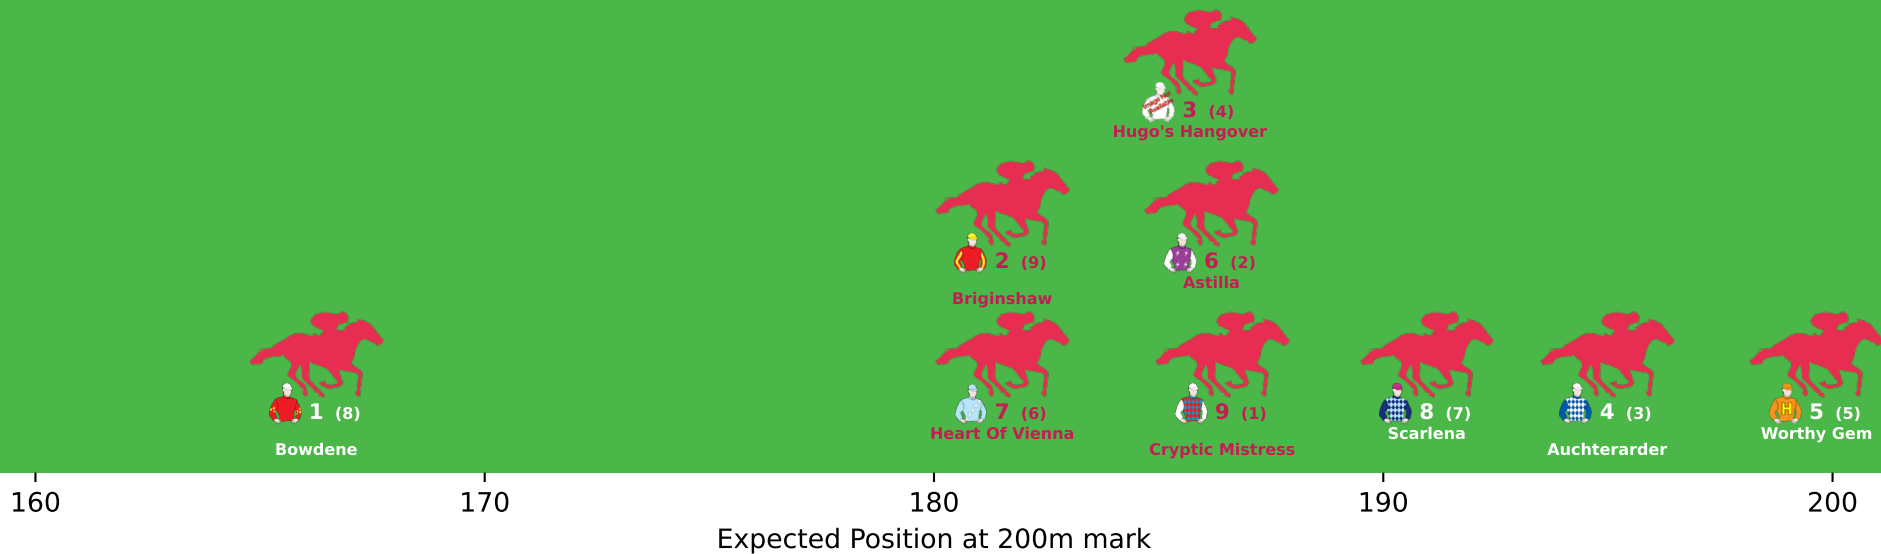

Position Map - Race 1 (1000m) @ Townsville on 08-05-2026 12:00PM

● No GPS data available - Average of field used

Position Map - Race 2 (1000m) @ Townsville on 08-05-2026 12:30PM

● No GPS data available - Average of field used

Expected Position at 200m mark

Position Map - Race 3 (1400m) @ Townsville on 08-05-2026 01:05PM

● No GPS data available - Average of field used

160

170

180

190

200