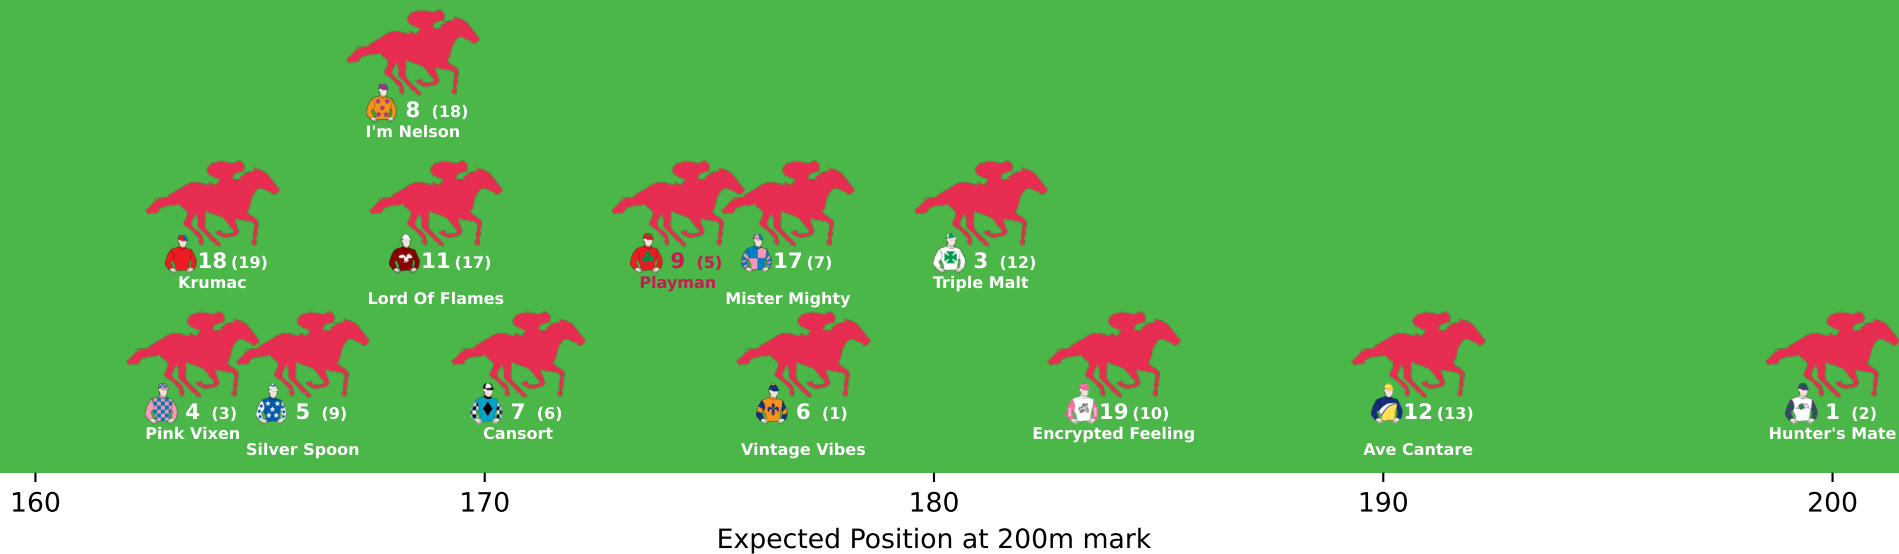

Expected Position at 200m mark

Position Map - Race 5 (1200m) @ Ipswich on 09-05-2026 01:59PM

● No GPS data available - Average of field used

160

170

180

190

200

Expected Position at 200m mark

Position Map - Race 6 (1350m) @ Ipswich on 09-05-2026 02:34PM

● No GPS data available - Average of field used

Position Map - Race 7 (2150m) @ Ipswich on 09-05-2026 03:09PM

● No GPS data available - Average of field used