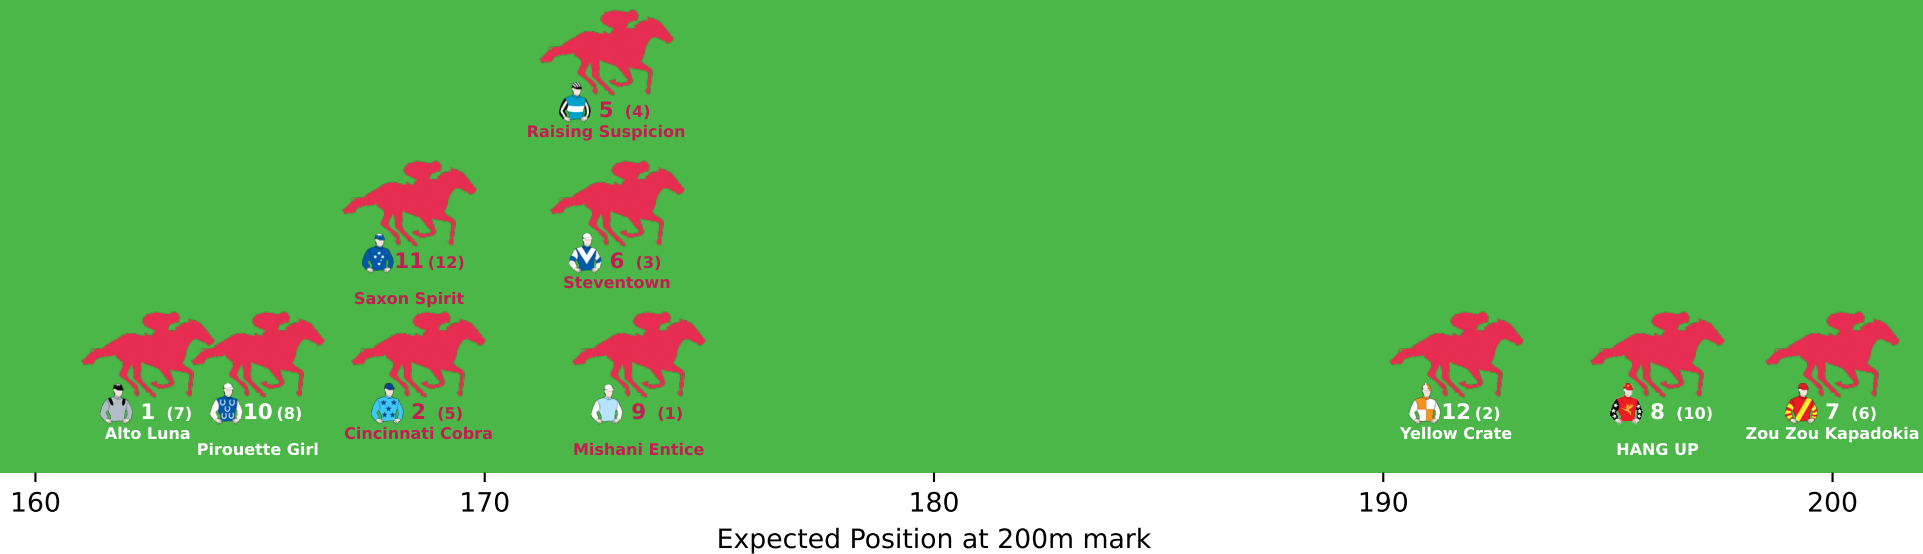

Position Map - Race 1 (1950m) @ Ipswich on 09-05-2026 11:42AM

● No GPS data available - Average of field used

Position Map - Race 2 (1350m) @ Ipswich on 09-05-2026 12:14PM

● No GPS data available - Average of field used

Position Map - Race 3 (1350m) @ Ipswich on 09-05-2026 12:49PM

● No GPS data available - Average of field used

Position Map - Race 4 (1200m) @ Ipswich on 09-05-2026 01:24PM

160

170

180

190

200

Expected Position at 200m mark

Position Map - Race 5 (1200m) @ Ipswich on 09-05-2026 01:59PM

● No GPS data available - Average of field used

160

170

180

190

200