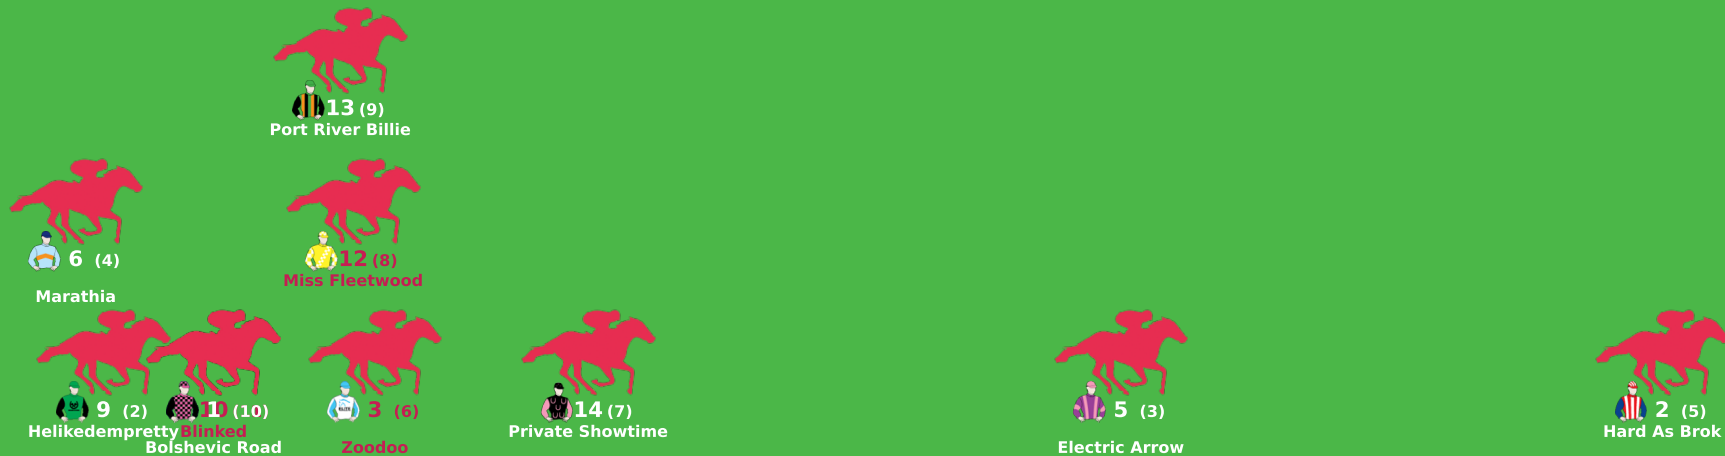

Expected Position at 200m mark

Position Map - Race 5 (1200m) @ Ipswich on 09-05-2026 01:59PM

● No GPS data available - Average of field used

160

170

180

190

200