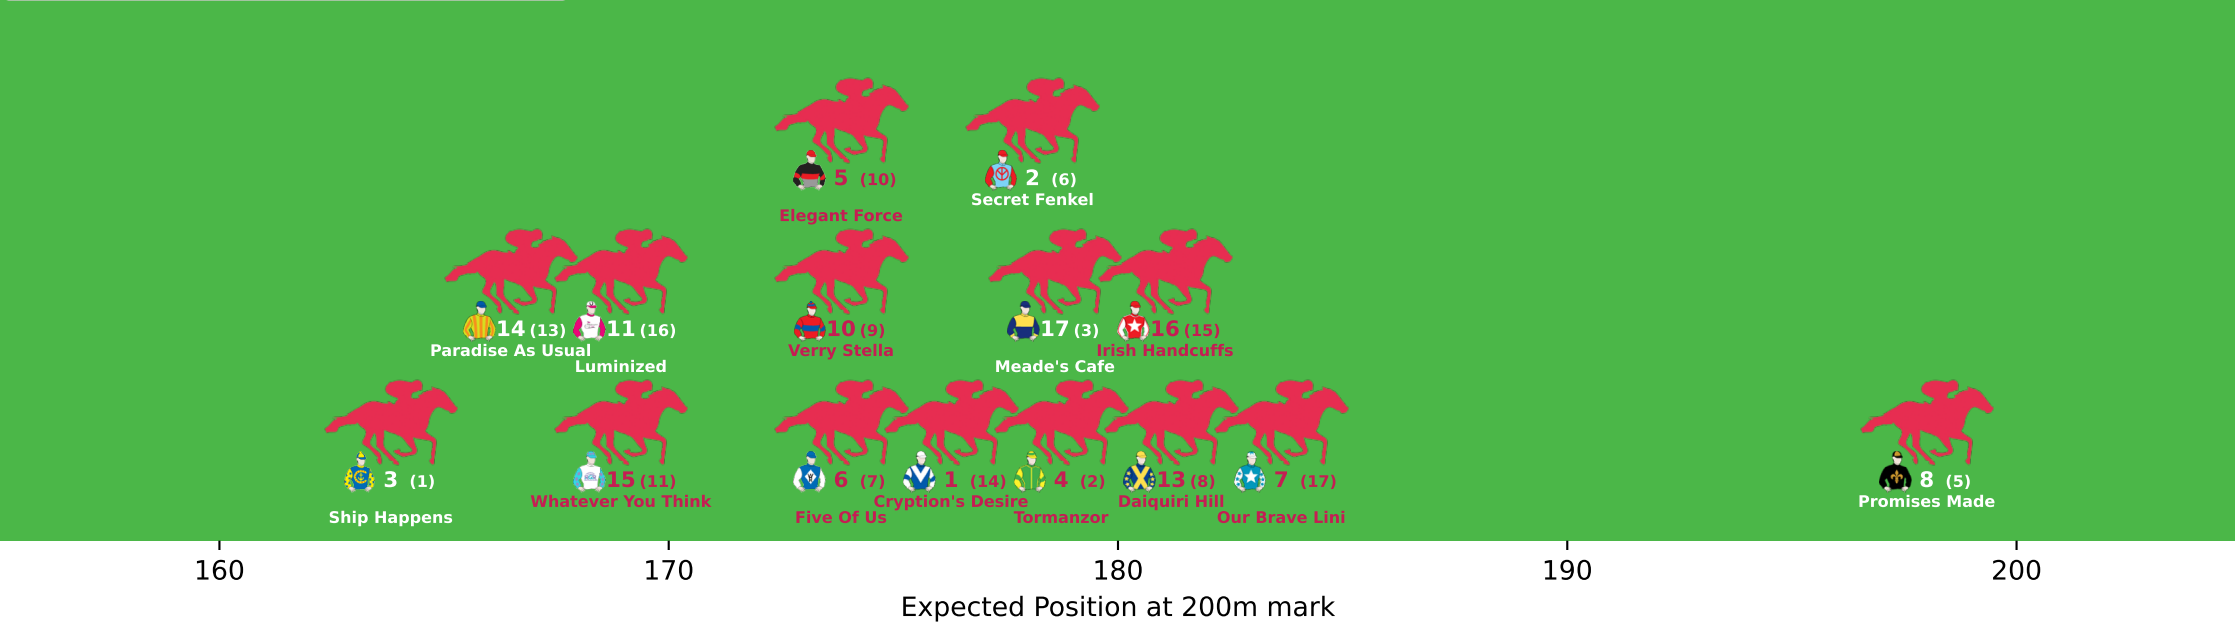

Position Map - Race 1 (1950m) @ Ipswich on 09-05-2026 11:42AM

● No GPS data available - Average of field used

Position Map - Race 2 (1350m) @ Ipswich on 09-05-2026 12:14PM

● No GPS data available - Average of field used