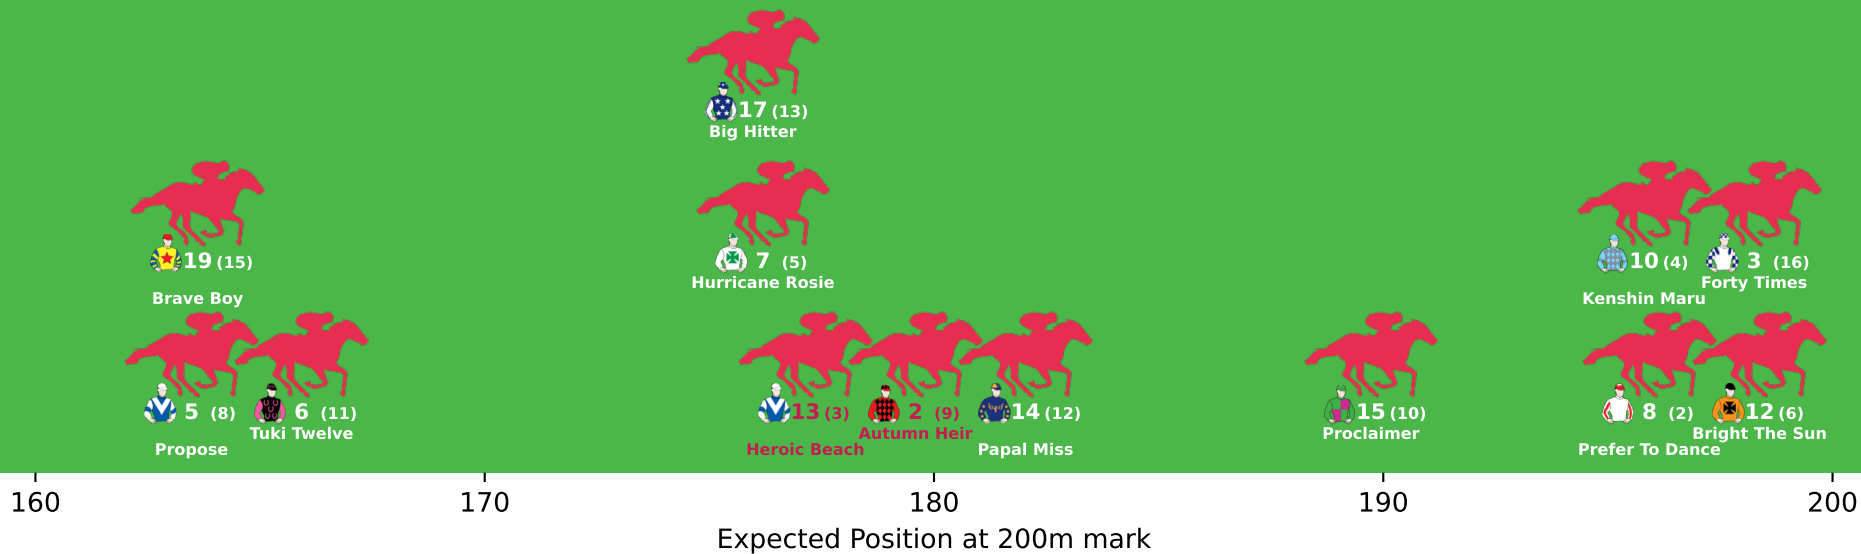

Expected Position at 200m mark

Position Map - Race 6 (1350m) @ Ipswich on 09-05-2026 02:34PM

● No GPS data available - Average of field used

Position Map - Race 7 (2150m) @ Ipswich on 09-05-2026 03:09PM

● No GPS data available - Average of field used