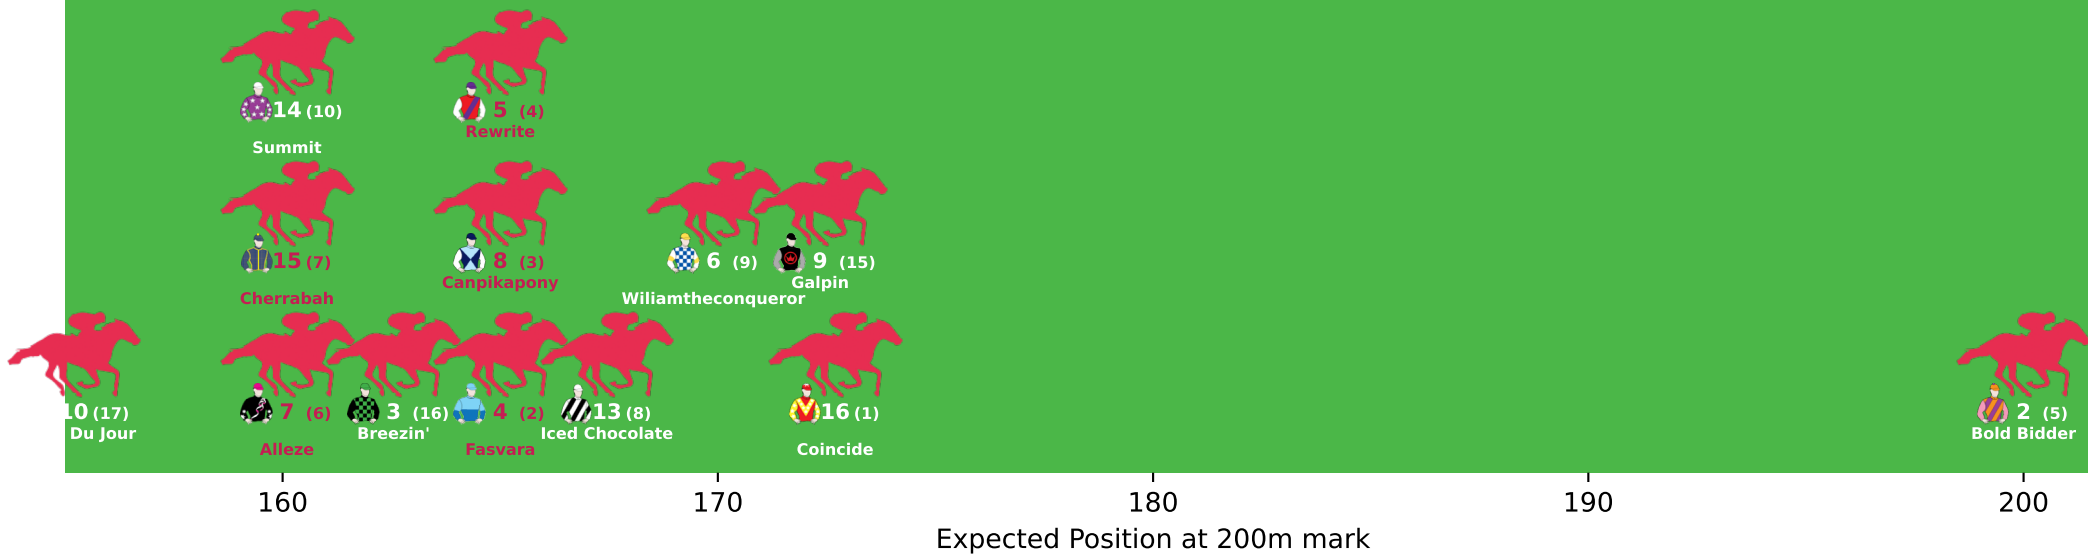

Position Map - Race 3 (1200m) @ Ipswich on 13-05-2026 01:43PM

● No GPS data available - Average of field used