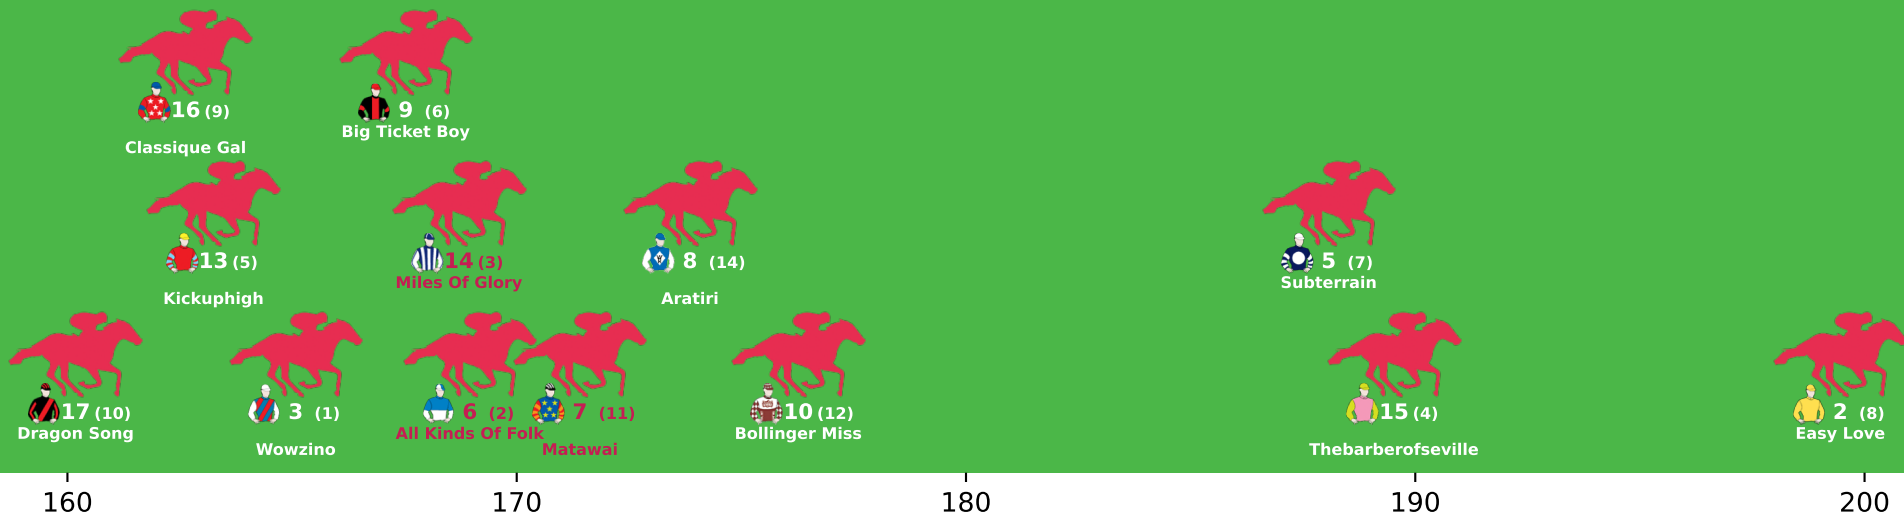

Position Map - Race 6 (1680m) @ Ipswich on 13-05-2026 03:28PM

● No GPS data available - Average of field used

Expected Position at 200m mark