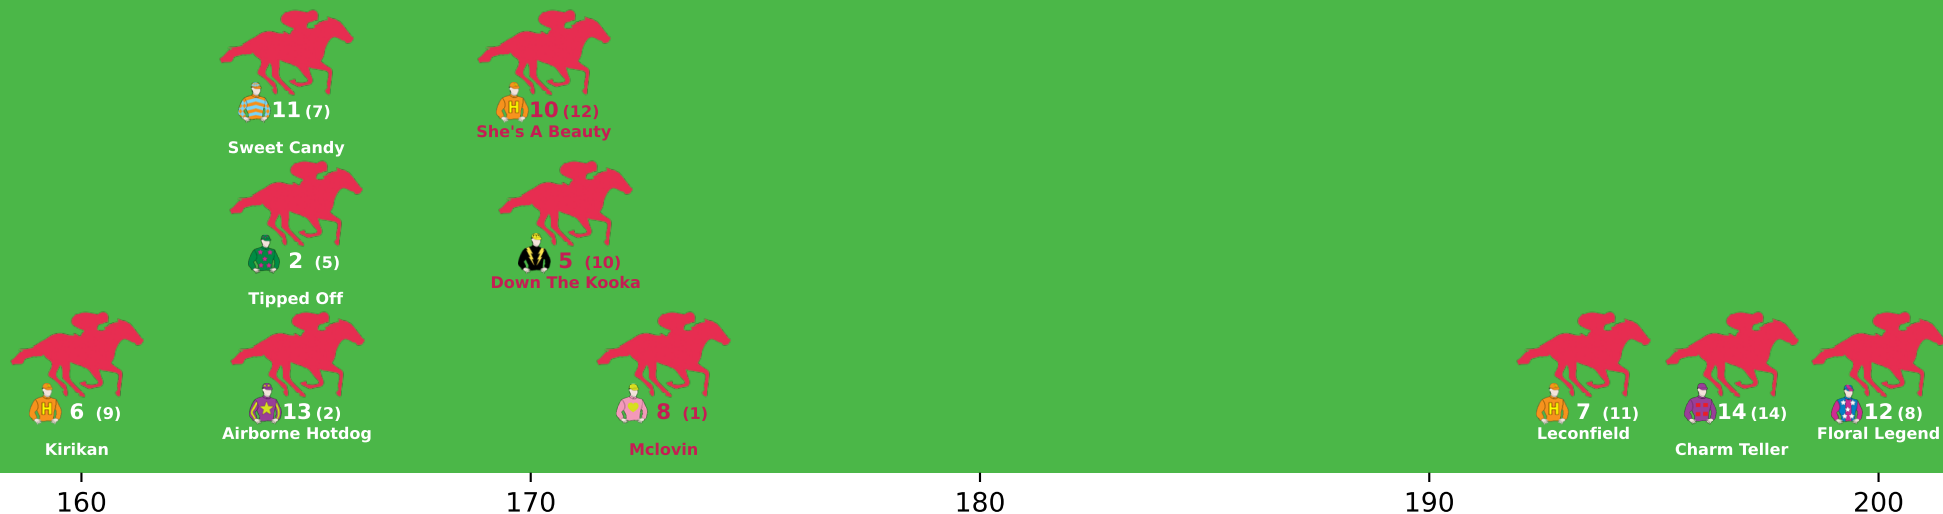

190

200

Expected Position at 200m mark

7 (1)
Our Missile

8 (8)
Fools Play

5 (5)
Cyclone Coco

6 (6)
Kickagoal Kenny

1 (2)
Acclimatise

4 (3)
Eclipsion

Position Map - Race 7 (1250m) @ Ladbrokes Cannon Park on 15-05-2026 04:12PM

● No GPS data available - Average of field used

160

170

180

190

200

Expected Position at 200m mark

Position Map - Race 8 (1250m) @ Ladbrokes Cannon Park on 15-05-2026 04:52PM

● No GPS data available - Average of field used

Expected Position at 200m mark