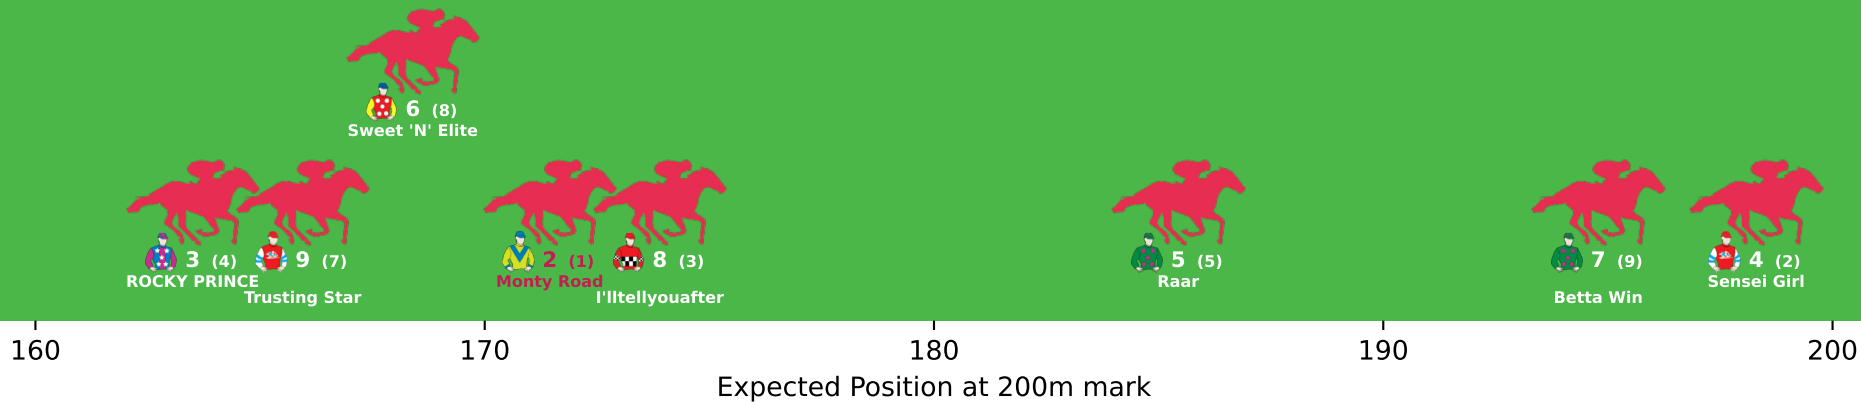

Position Map - Race 1 (950m) @ Ladbrokes Cannon Park on 15-05-2026 12:28PM

● No GPS data available - Average of field used

Position Map - Race 2 (1250m) @ Ladbrokes Cannon Park on 15-05-2026 01:04PM

160

170

180

190

200

Expected Position at 200m mark

Position Map - Race 3 (950m) @ Ladbrokes Cannon Park on 15-05-2026 01:42PM

● No GPS data available - Average of field used

3 (5)

Kitema