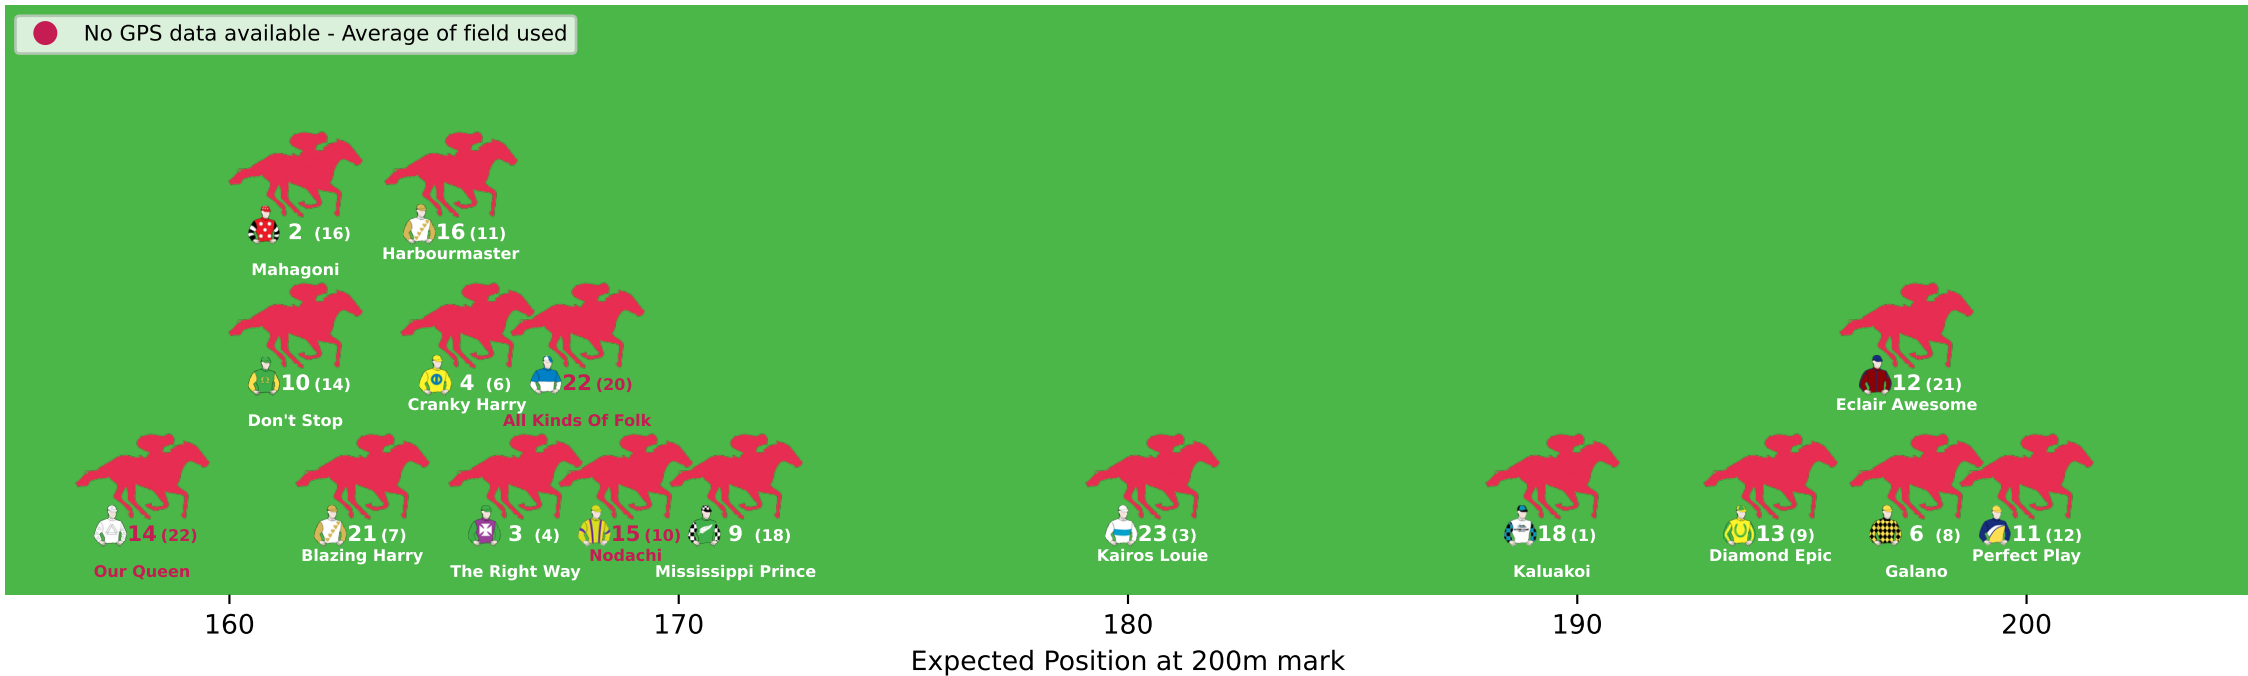

Position Map - Race 2 (1600m) @ Doomben on 16-05-2026 12:23PM