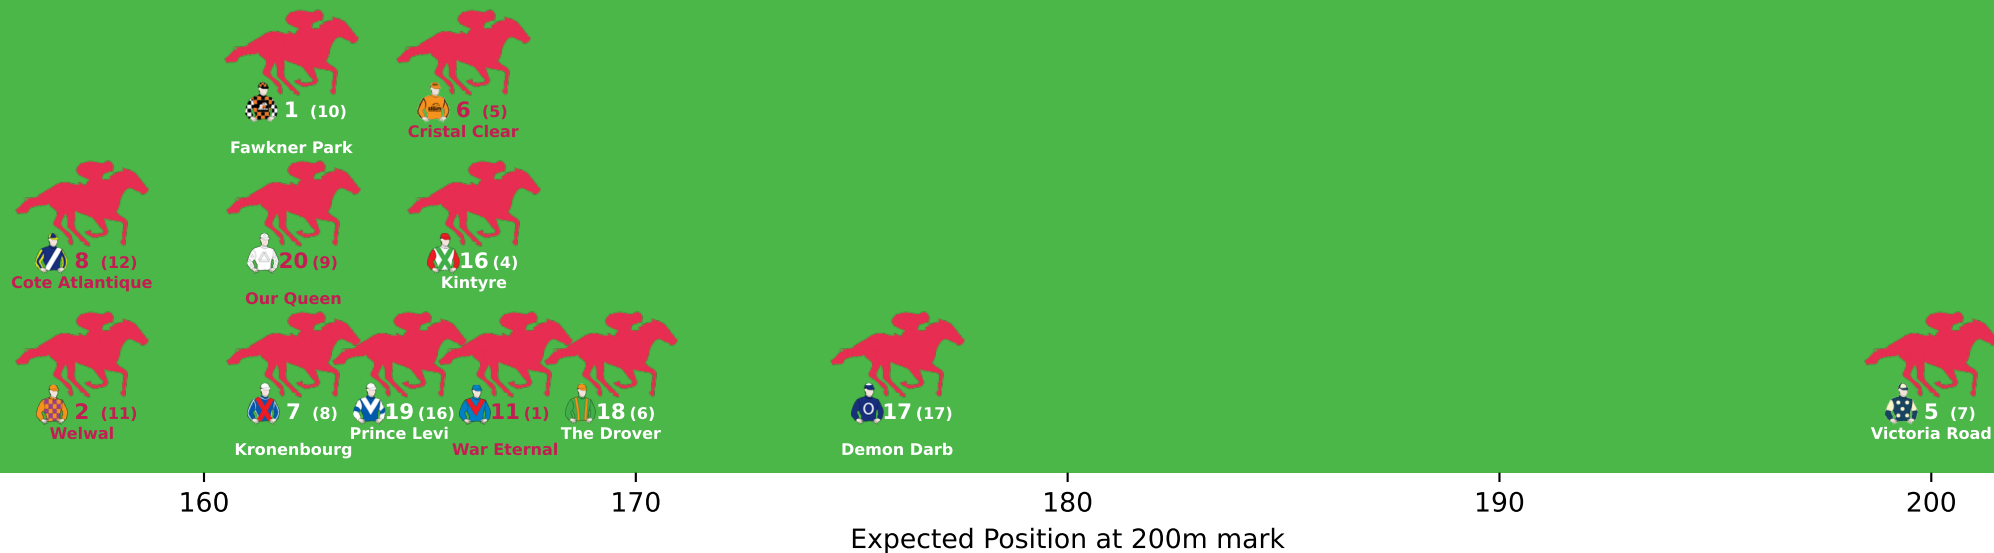

Position Map - Race 5 (1600m) @ Doomben on 16-05-2026 02:08PM

● No GPS data available - Average of field used