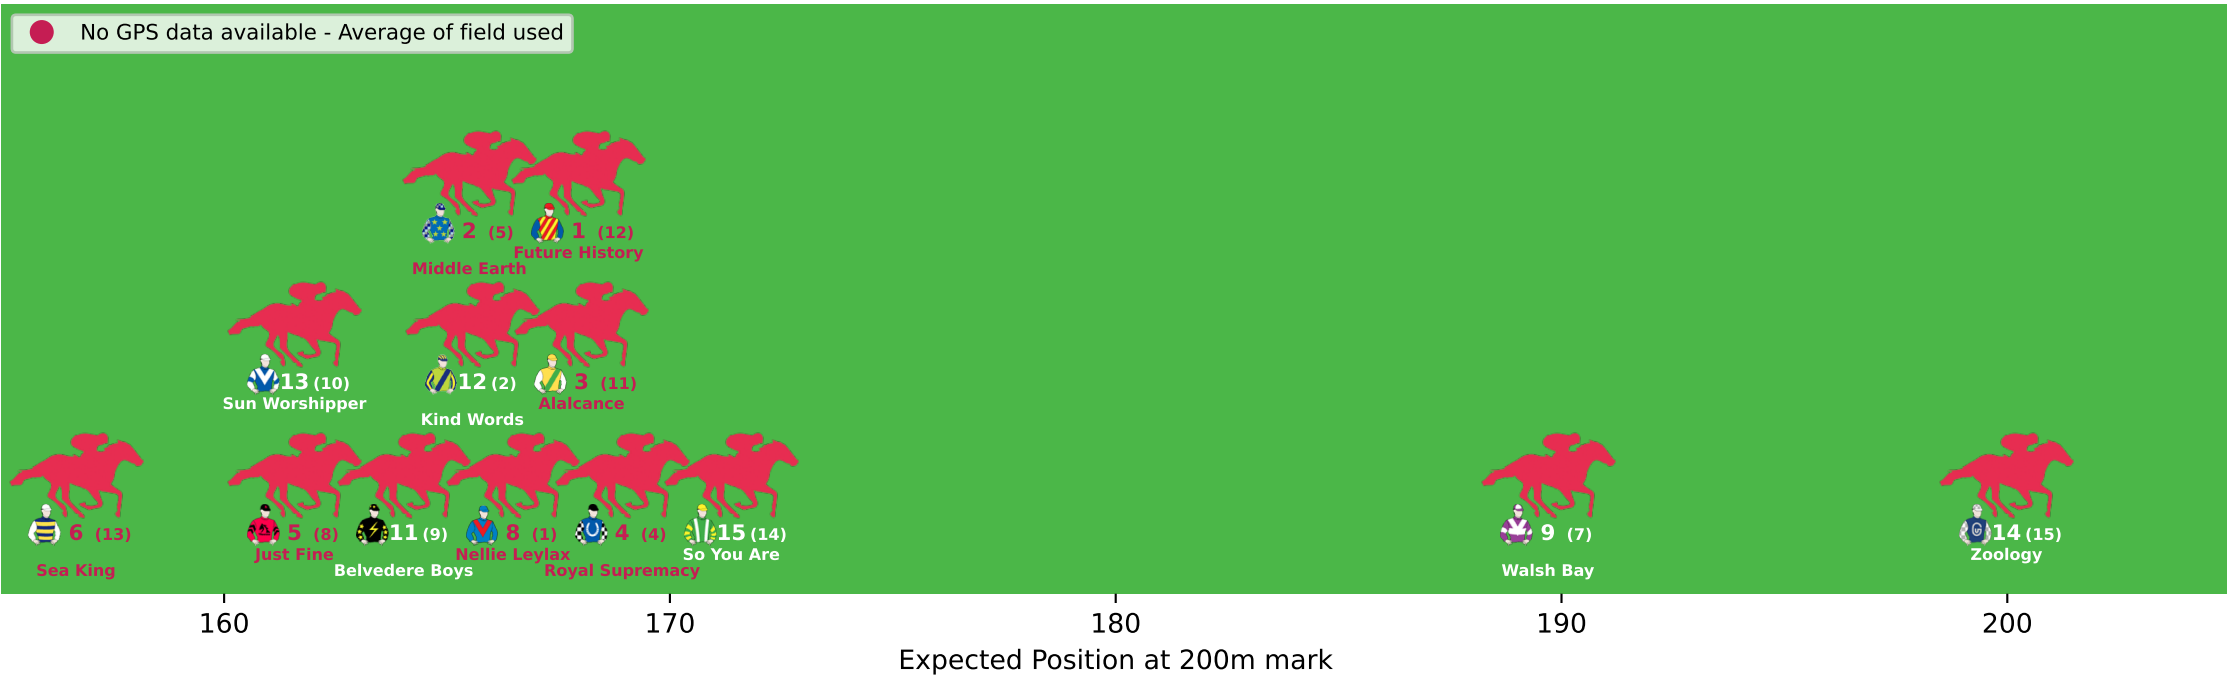

# Position Map - Race 5 (1600m) @ Doomben on 16-05-2026 02:08PM

● No GPS data available - Average of field used

# Position Map - Race 6 (1110m) @ Doomben on 16-05-2026 02:43PM

● No GPS data available - Average of field used

160

170

180

190

200

Expected Position at 200m mark

Position Map - Race 7 (2000m) @ Doomben on 16-05-2026 03:22PM

# Position Map - Race 9 (2000m) @ Doomben on 16-05-2026 04:38PM

● No GPS data available - Average of field used