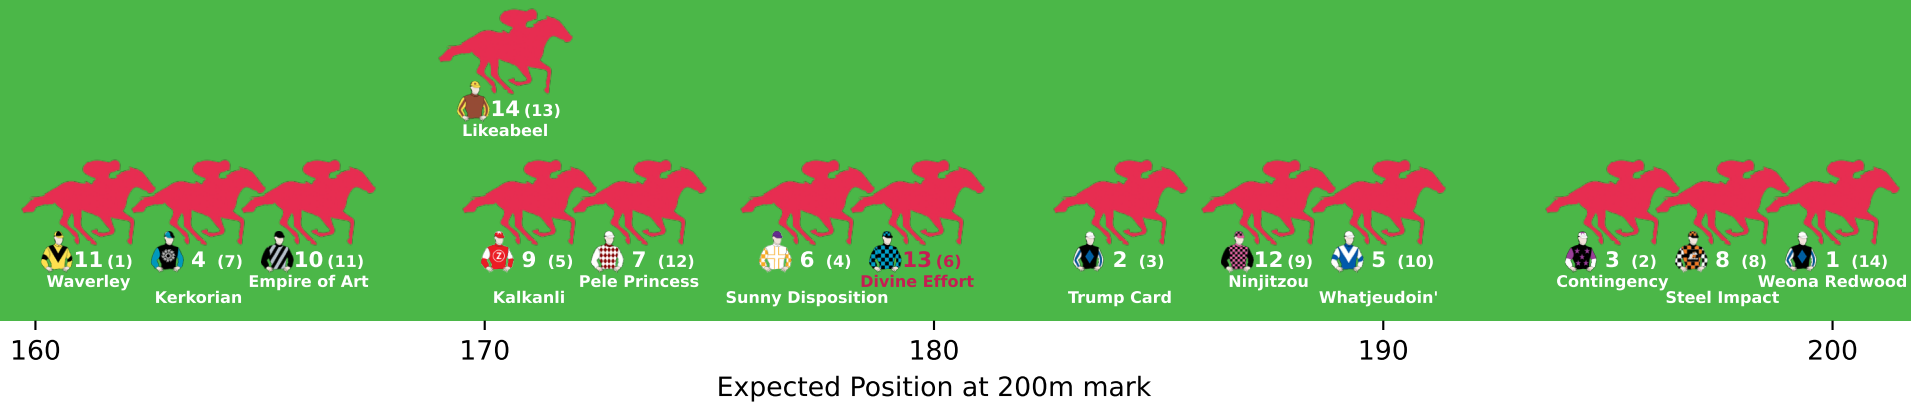

Position Map - Race 2 (1980m) @ Ipswich on 20-05-2026 12:35PM

● No GPS data available - Average of field used