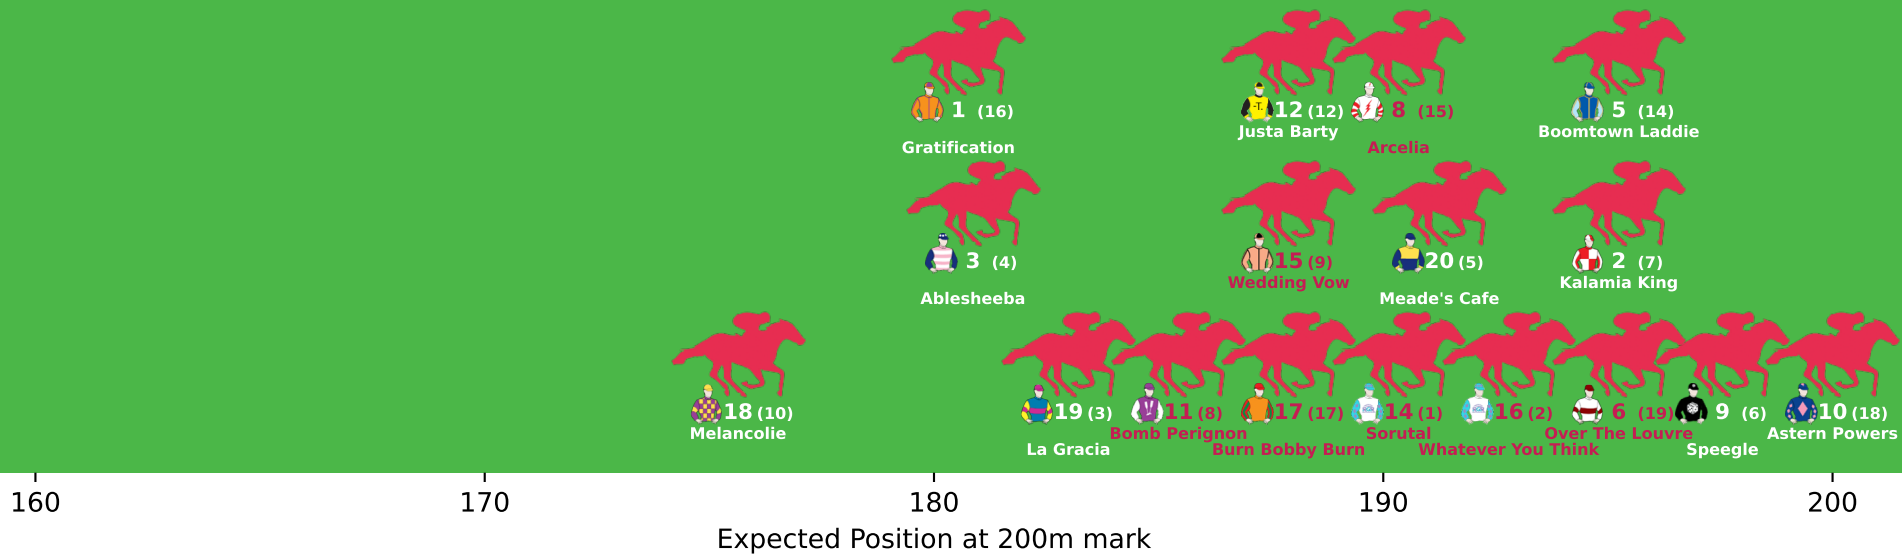

Position Map - Race 3 (1690m) @ Ipswich on 20-05-2026 01:10PM

● No GPS data available - Average of field used