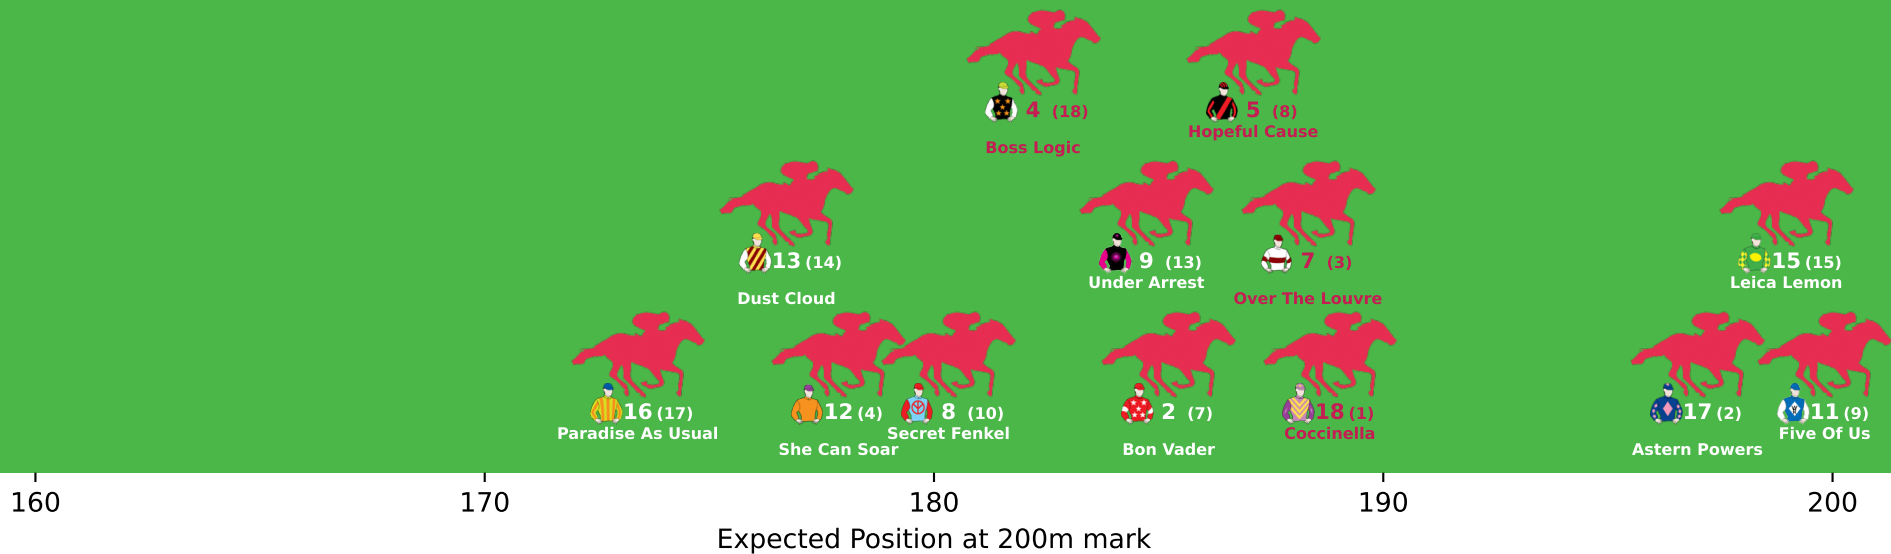

Position Map - Race 2 (1980m) @ Ipswich on 20-05-2026 12:35PM

● No GPS data available - Average of field used

Position Map - Race 3 (1690m) @ Ipswich on 20-05-2026 01:10PM

● No GPS data available - Average of field used

Position Map - Race 4 (1690m) @ Ipswich on 20-05-2026 01:45PM

● No GPS data available - Average of field used

Position Map - Race 5 (1350m) @ Ipswich on 20-05-2026 02:25PM

● No GPS data available - Average of field used