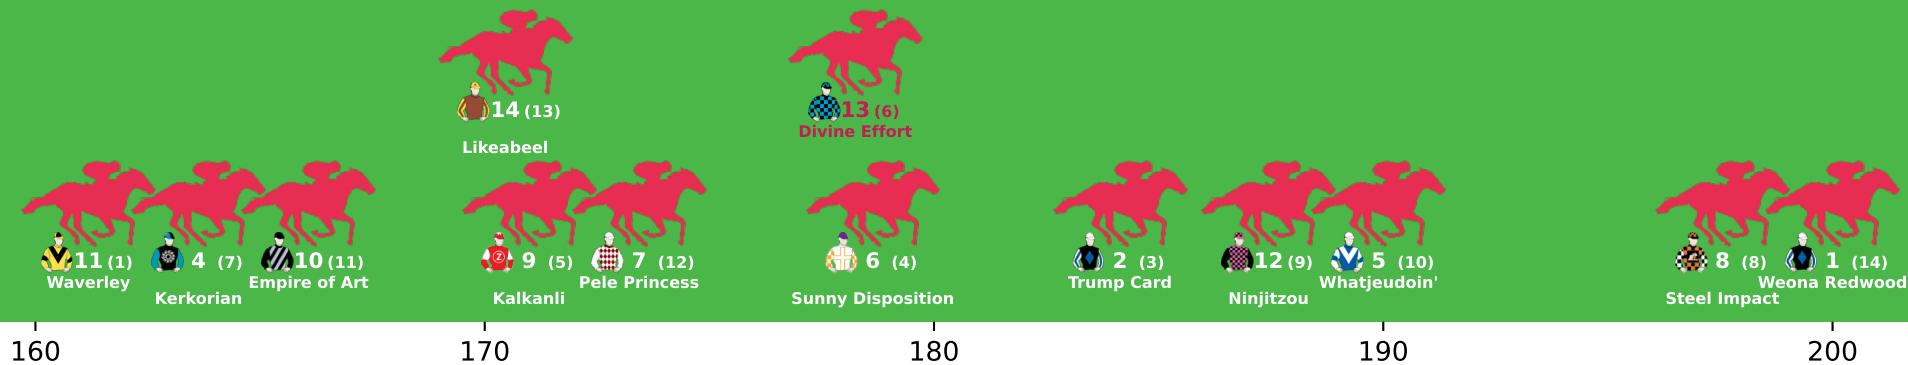

Position Map - Race 2 (1980m) @ Ipswich on 21-05-2026 12:35PM

● No GPS data available - Average of field used

Expected Position at 200m mark