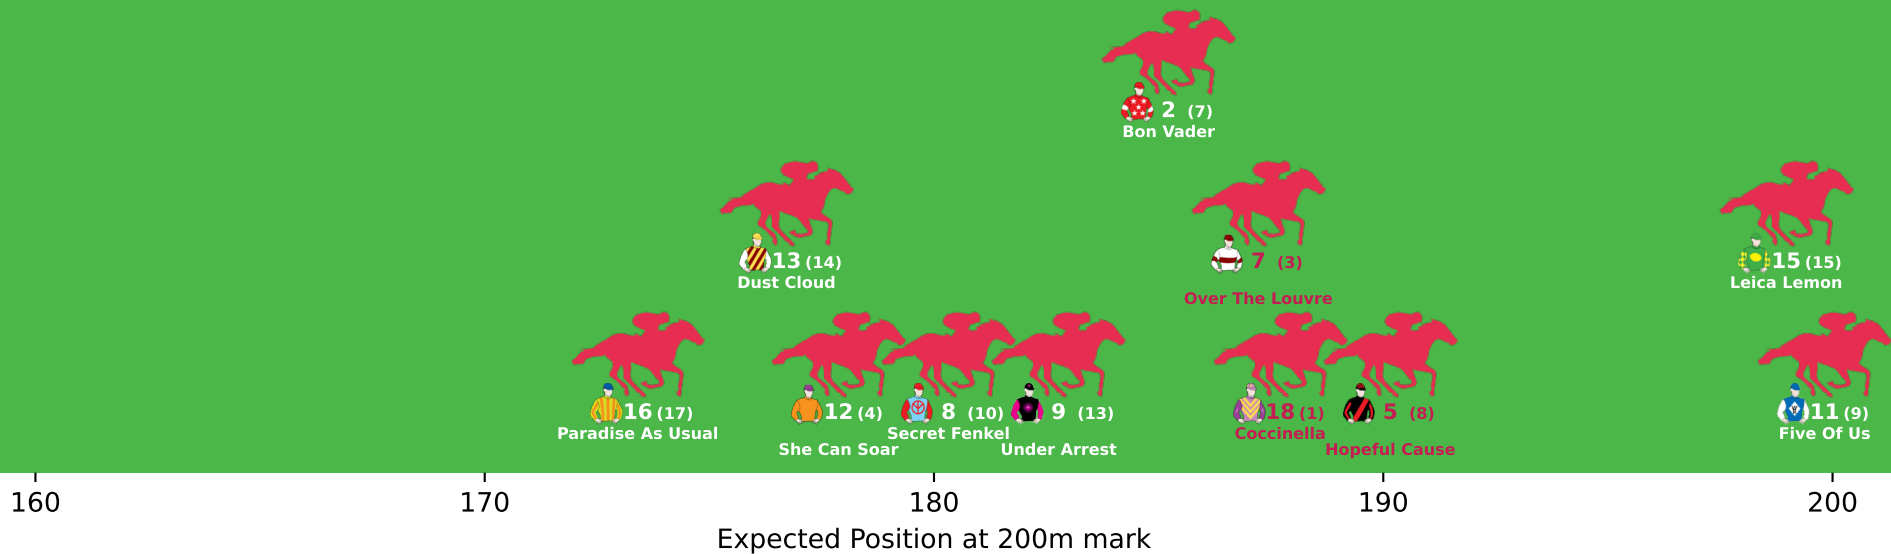

Position Map - Race 4 (1690m) @ Ipswich on 21-05-2026 01:45PM

● No GPS data available - Average of field used