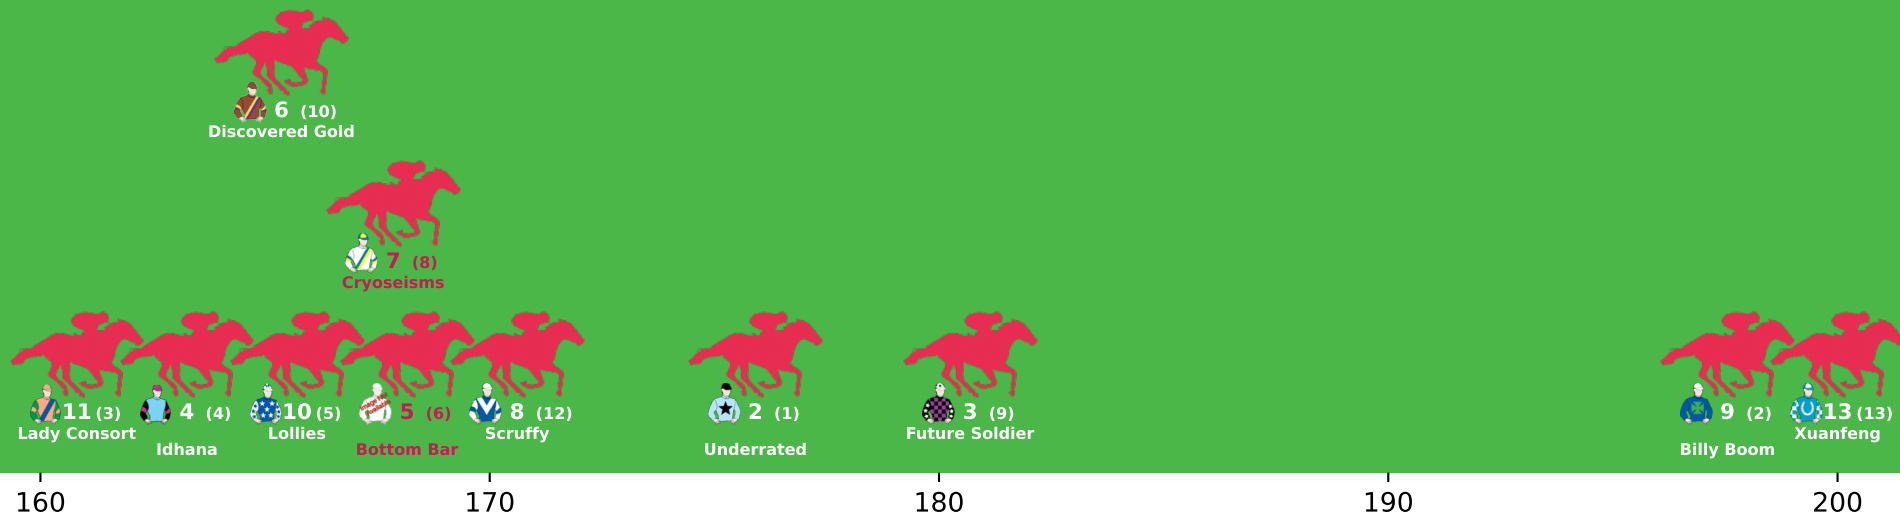

Position Map - Race 6 (1050m) @ Rockhampton on 21-05-2026 03:12PM

● No GPS data available - Average of field used

Expected Position at 200m mark