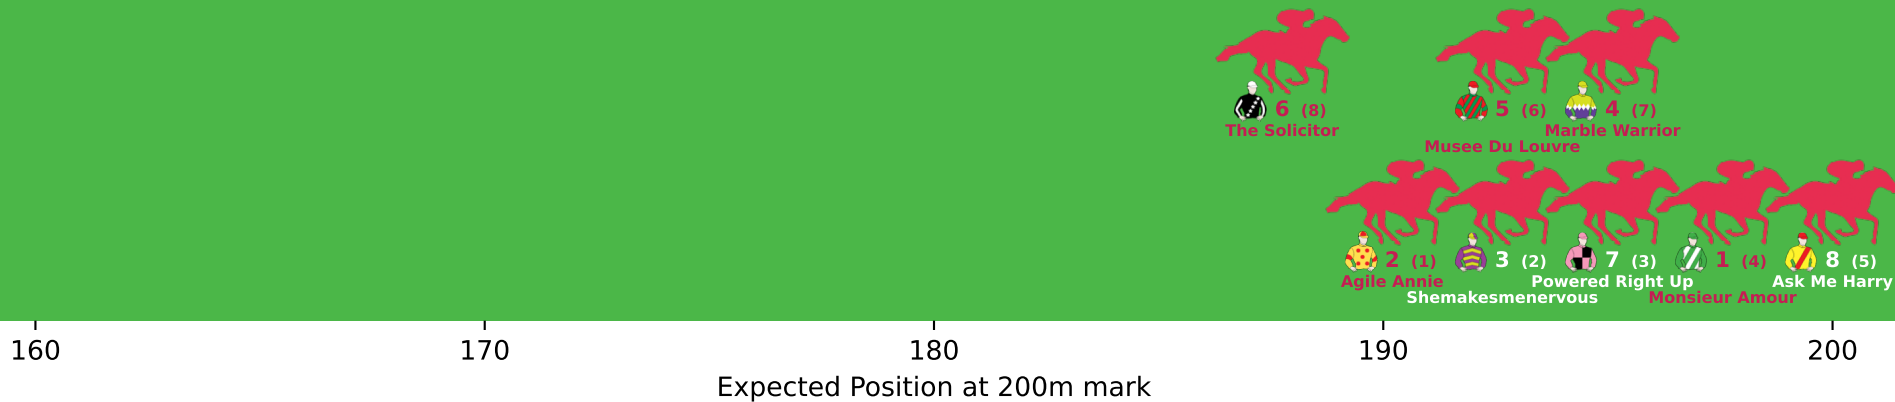

# Position Map - Race 1 (1050m) @ Rockhampton on 21-05-2026 12:08PM

● No GPS data available - Average of field used

# Position Map - Race 2 (1400m) @ Rockhampton on 21-05-2026 12:43PM

● No GPS data available - Average of field used

160

170

180

190

200

Expected Position at 200m mark

6 (5)  
Cash Pit

7 (8)  
Soydecafflatte

3 (7)  
Watchfulwilderness

2 (3)  
Turbo Torque

5 (2)  
I Want It All

1 (4)  
Always Delivers

8 (6)  
Holler Dash

Position Map - Race 3 (1200m) @ Rockhampton on 21-05-2026 01:18PM