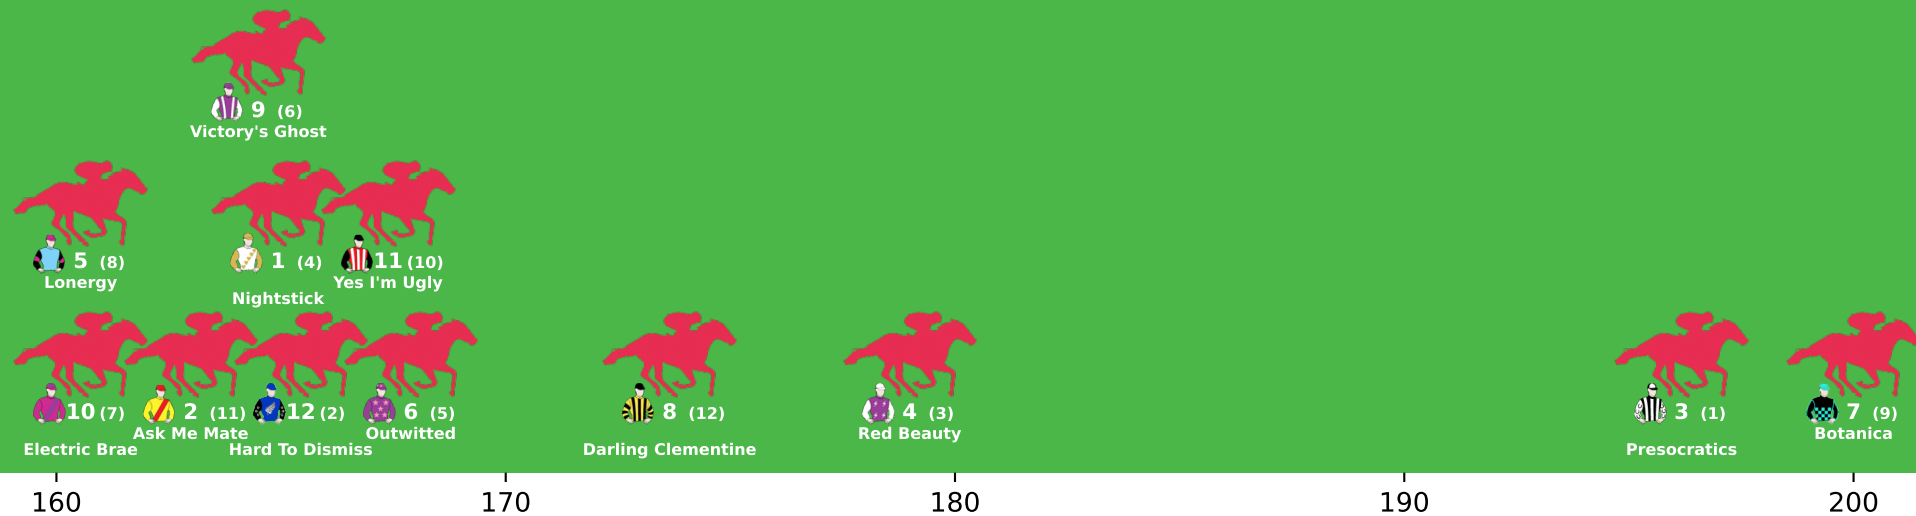

3 (9)  
Thebarberofseville

2 (7)  
Prepotent

160

170

180

190

200

Expected Position at 200m mark

Position Map - Race 5 (1050m) @ Rockhampton on 21-05-2026 02:34PM

# Position Map - Race 6 (1050m) @ Rockhampton on 21-05-2026 03:12PM

● No GPS data available - Average of field used

Expected Position at 200m mark

Position Map - Race 7 (1200m) @ Rockhampton on 21-05-2026 03:48PM

Expected Position at 200m mark