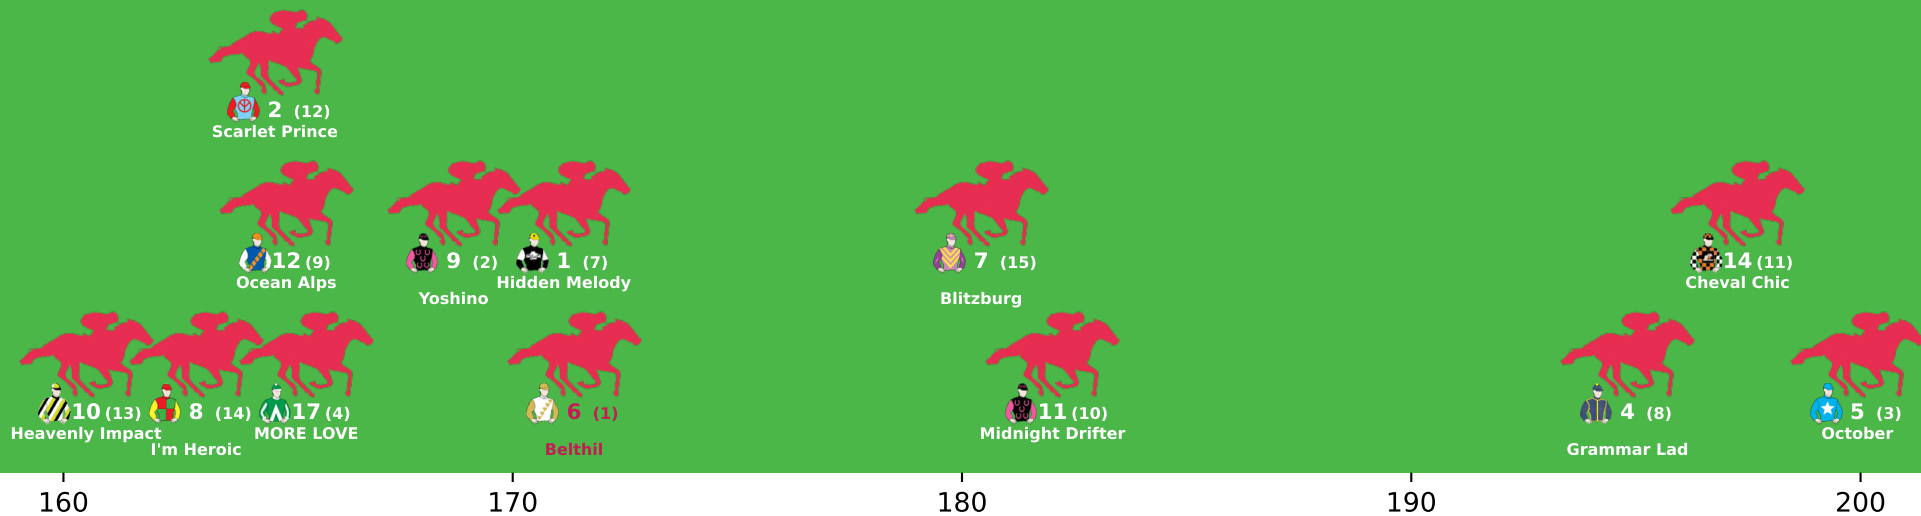

Position Map - Race 7 (1400m) @ Aquis Park Gold Coast on 22-05-2026 08:30PM

● No GPS data available - Average of field used

Expected Position at 200m mark