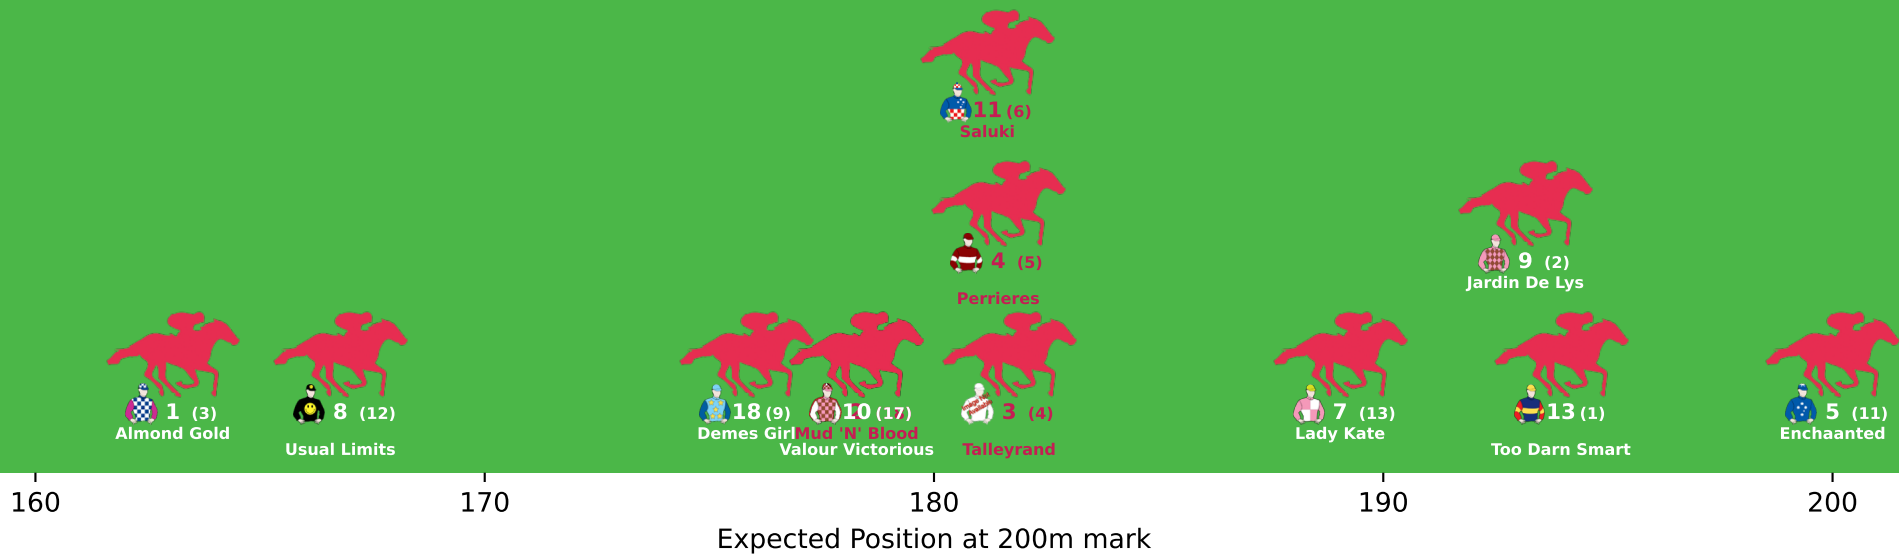

# Position Map - Race 1 (800m) @ Kilcoy on 22-05-2026 12:59PM

● No GPS data available - Average of field used

# Position Map - Race 2 (1200m) @ Kilcoy on 22-05-2026 01:34PM

● No GPS data available - Average of field used

Expected Position at 200m mark