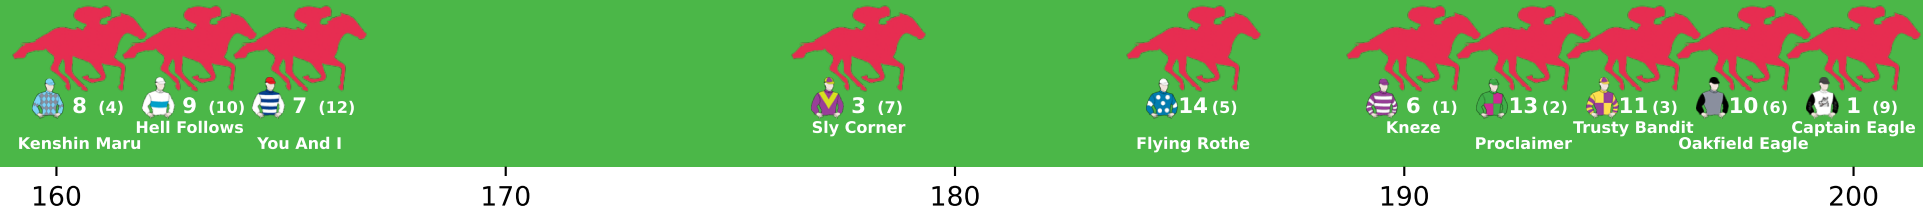

Position Map - Race 6 (1200m) @ Kilcoy on 22-05-2026 03:54PM

160

170

180

190

200

Expected Position at 200m mark

Position Map - Race 7 (1900m) @ Kilcoy on 22-05-2026 04:34PM

Expected Position at 200m mark