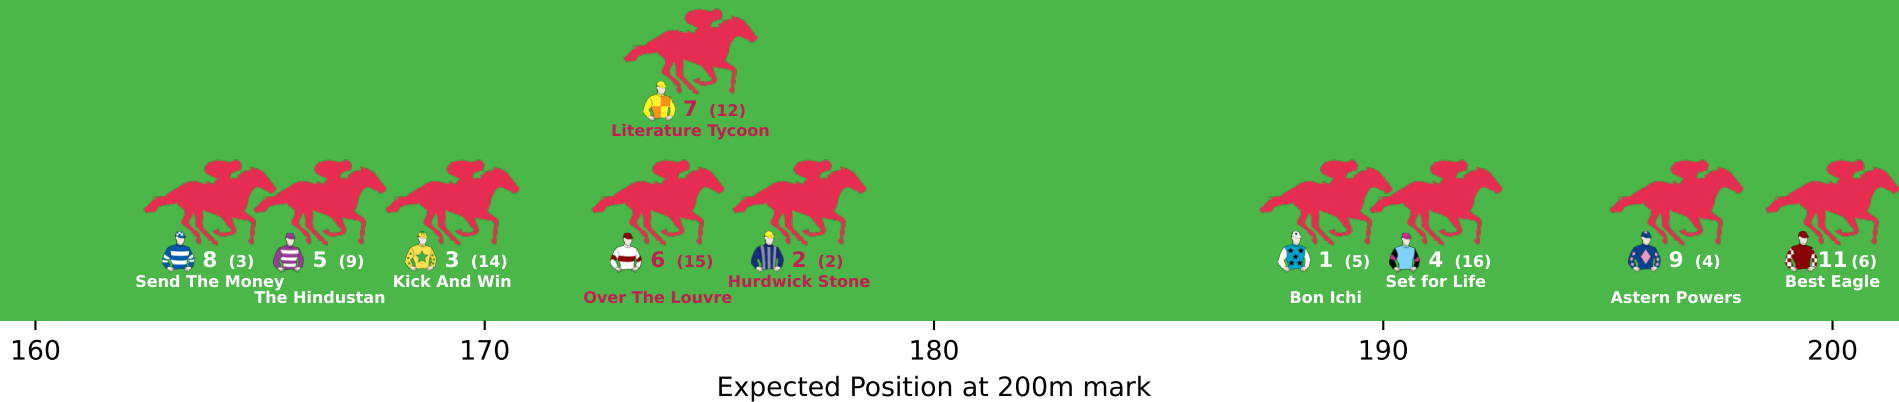

Position Map - Race 3 (1500m) @ Kilcoy on 22-05-2026 02:09PM

● No GPS data available - Average of field used