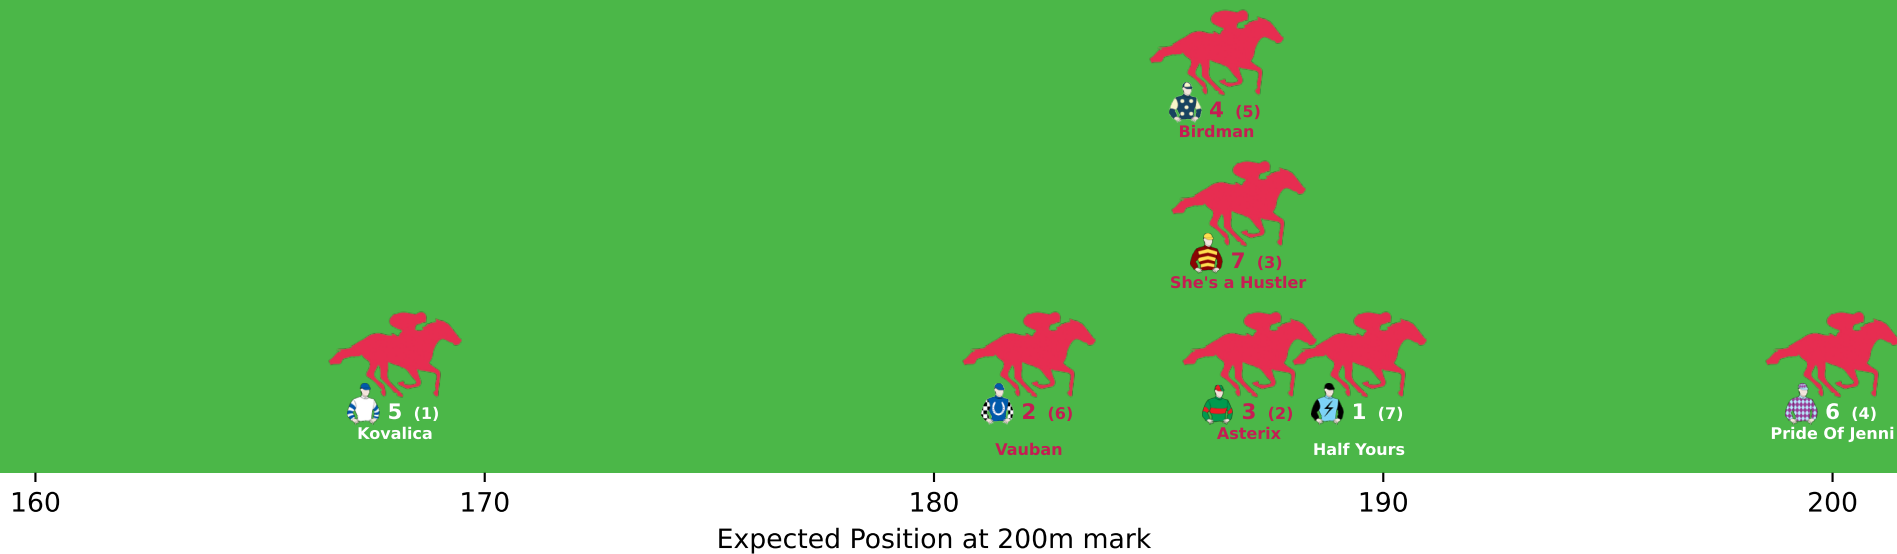

● No GPS data available - Average of field used

Expected Position at 200m mark

Position Map - Race 6 (1600m) @ Doomben on 23-05-2026 02:38PM

● No GPS data available - Average of field used

Expected Position at 200m mark

Position Map - Race 7 (2000m) @ Doomben on 23-05-2026 03:17PM

● No GPS data available - Average of field used

Position Map - Race 8 (2000m) @ Doomben on 23-05-2026 03:57PM

● No GPS data available - Average of field used