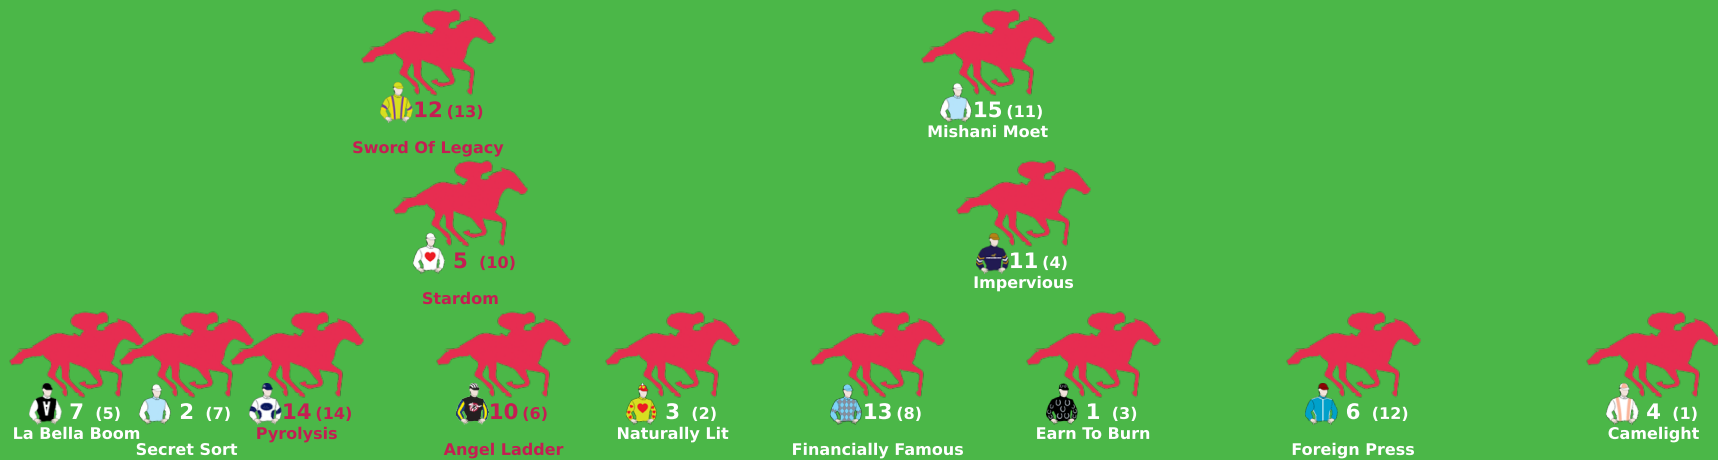

Position Map - Race 4 (1110m) @ Doomben on 23-05-2026 01:28PM

● No GPS data available - Average of field used

160

170

180

190

200

Expected Position at 200m mark