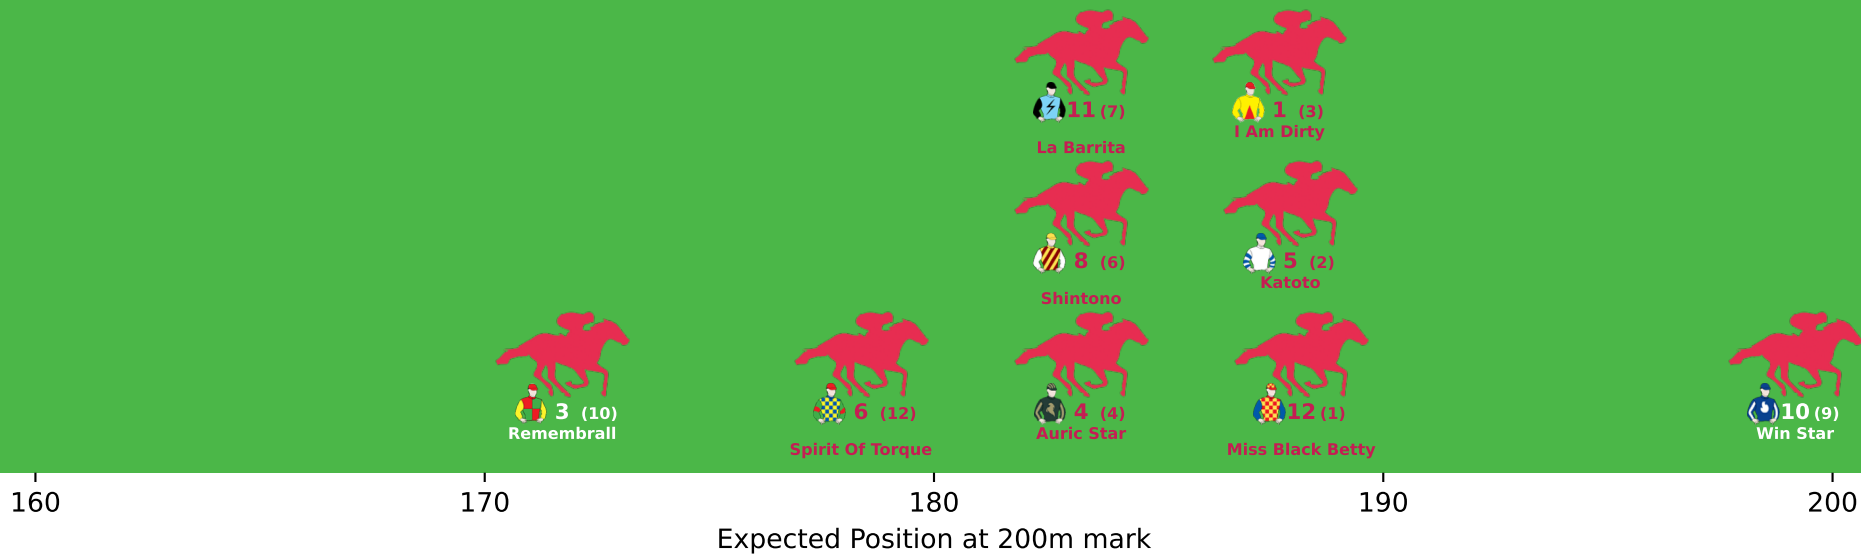

  **15** (12)
Cressbrook

  **5** (13)
Bold Comic

  **2** (4)
Caspernova

  **1** (10)
Pre Eminence

  **10** (11)
Blue Spinel

  **11** (2)
Enterprise Lucia

  **8** (3)
Surprise Honey

  **6** (7)
MERCURIAL LADY

  **12** (9)
Arabian Rose

  **14** (8)
Balance the Books

  **3** (16)
Now Is The Hour

  **13** (1)
Without Parallel

160

170

180

190

200

Expected Position at 200m mark

Position Map - Race 3 (1350m) @ Doomben on 23-05-2026 12:53PM

● No GPS data available - Average of field used

Position Map - Race 4 (1110m) @ Doomben on 23-05-2026 01:28PM