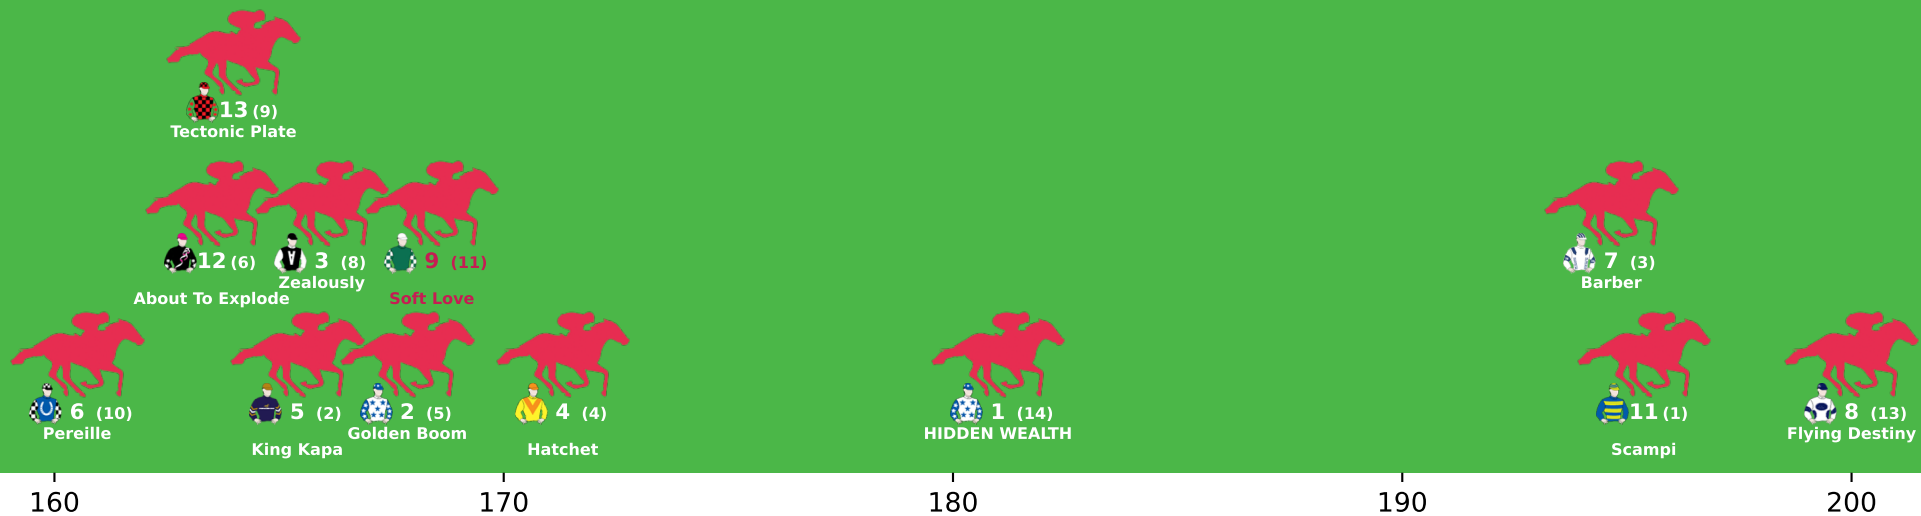

200

Expected Position at 200m mark

Position Map - Race 3 (1350m) @ Doomben on 23-05-2026 12:53PM

● No GPS data available - Average of field used

Position Map - Race 4 (1110m) @ Doomben on 23-05-2026 01:28PM

● No GPS data available - Average of field used

160

170

180

190

200

Expected Position at 200m mark

Position Map - Race 5 (1110m) @ Doomben on 23-05-2026 02:03PM

● No GPS data available - Average of field used

Expected Position at 200m mark

Position Map - Race 6 (1600m) @ Doomben on 23-05-2026 02:38PM

● No GPS data available - Average of field used

Expected Position at 200m mark

Position Map - Race 7 (2000m) @ Doomben on 23-05-2026 03:17PM

● No GPS data available - Average of field used

Position Map - Race 8 (2000m) @ Doomben on 23-05-2026 03:57PM

● No GPS data available - Average of field used