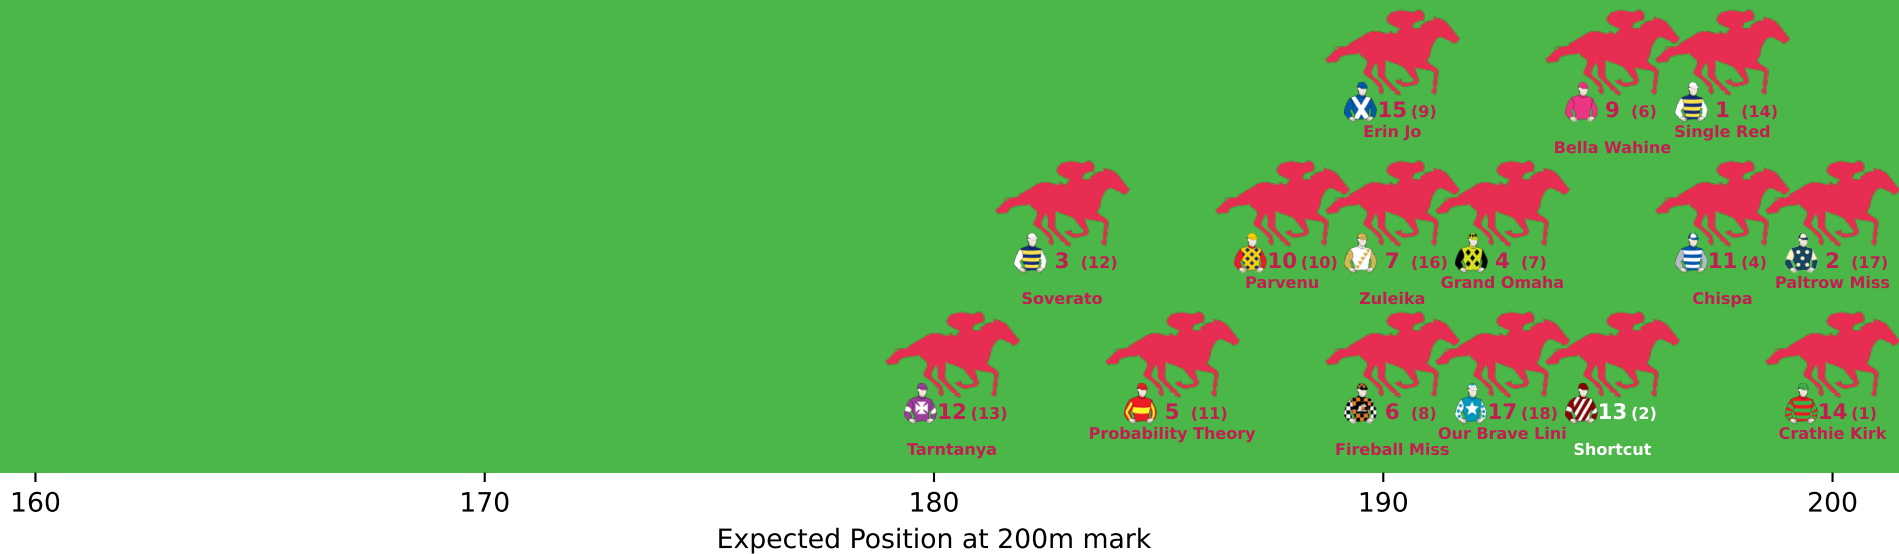

Position Map - Race 7 (2000m) @ Doomben on 23-05-2026 03:17PM

● No GPS data available - Average of field used