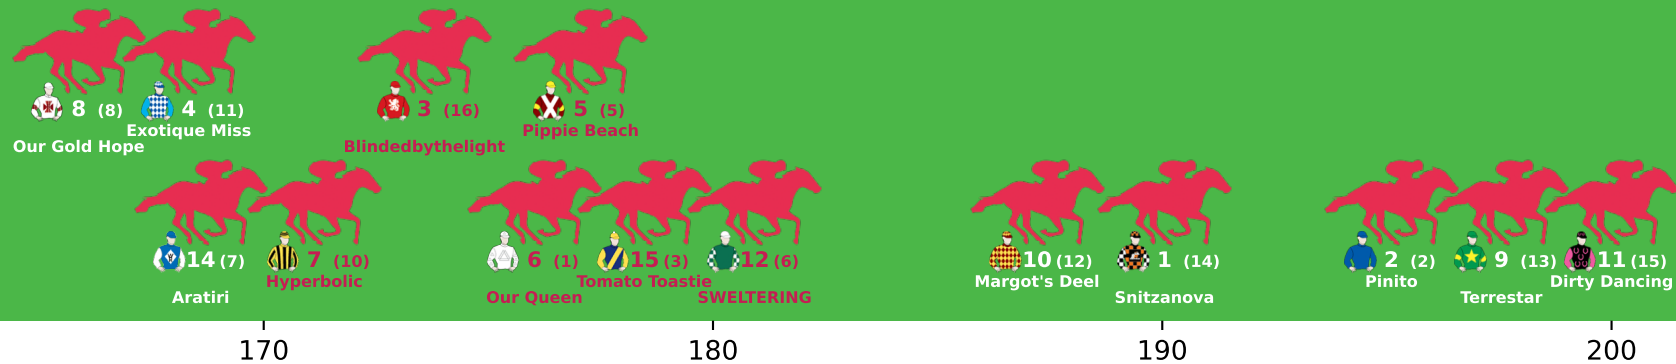

● No GPS data available - Average of field used

160

170

180

190

200

Expected Position at 200m mark

Position Map - Race 5 (1110m) @ Doomben on 23-05-2026 02:03PM

● No GPS data available - Average of field used

Expected Position at 200m mark

Position Map - Race 6 (1600m) @ Doomben on 23-05-2026 02:38PM

● No GPS data available - Average of field used

Expected Position at 200m mark