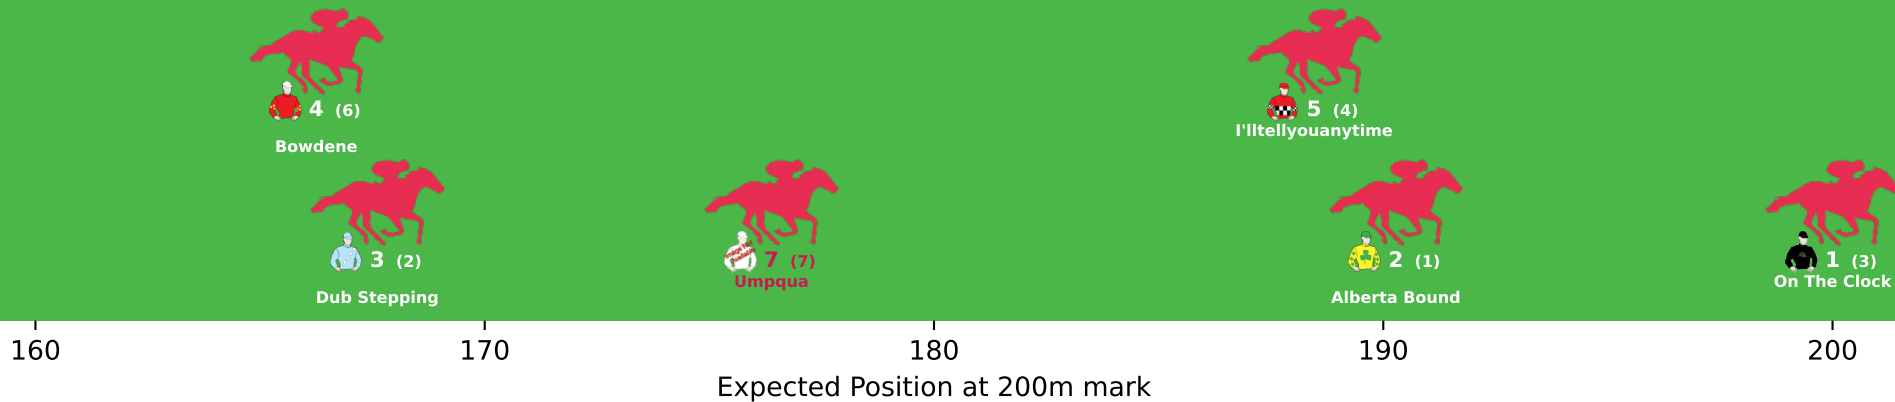

Position Map - Race 1 (1050m) @ Mackay on 23-05-2026 12:34PM

● No GPS data available - Average of field used