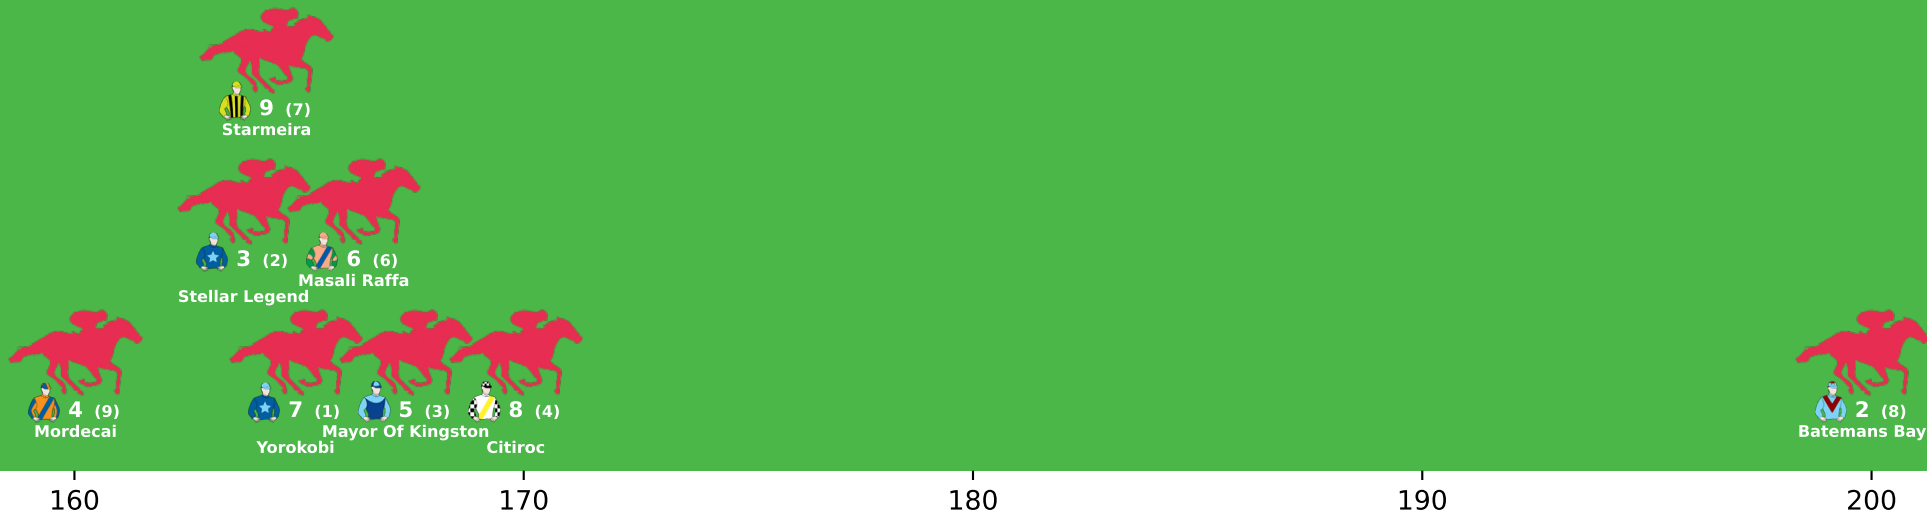

200

Expected Position at 200m mark

Position Map - Race 4 (1100m) @ Mackay on 23-05-2026 02:19PM

● No GPS data available - Average of field used

Position Map - Race 5 (1560m) @ Mackay on 23-05-2026 02:54PM