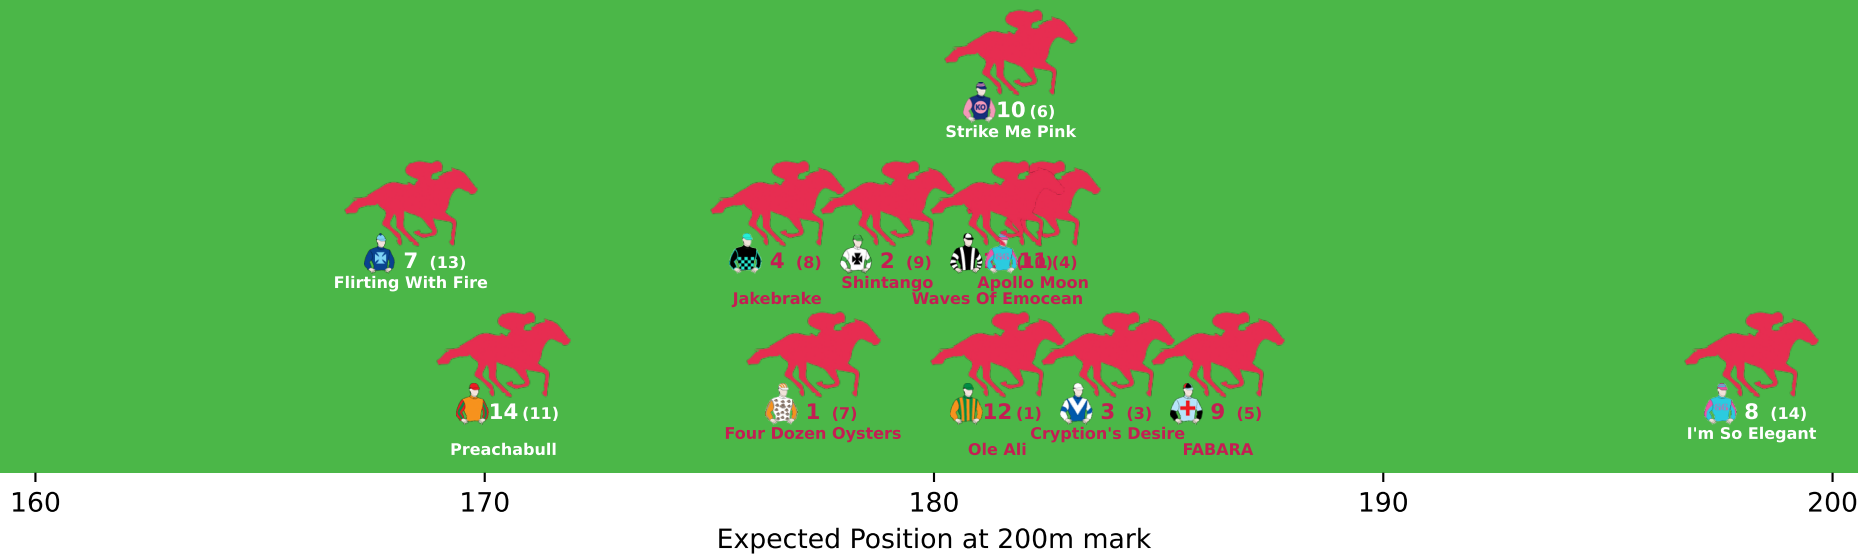

Position Map - Race 7 (1890m) @ Toowoomba on 23-05-2026 08:20PM

● No GPS data available - Average of field used