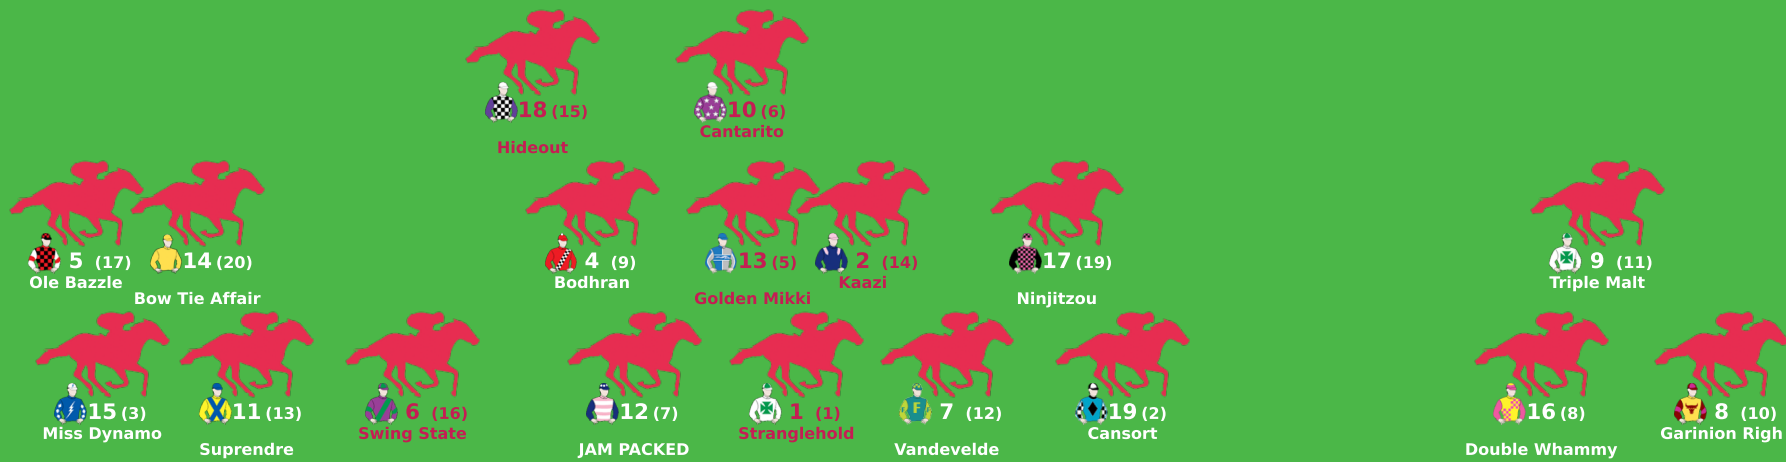

# Position Map - Race 8 (1400m) @ Sunshine Coast on 24-05-2026 04:09PM

● No GPS data available - Average of field used

Expected Position at 200m mark

# Position Map - Race 9 (1600m) @ Sunshine Coast on 24-05-2026 04:44PM

● No GPS data available - Average of field used

160

170

180

190

200

Expected Position at 200m mark