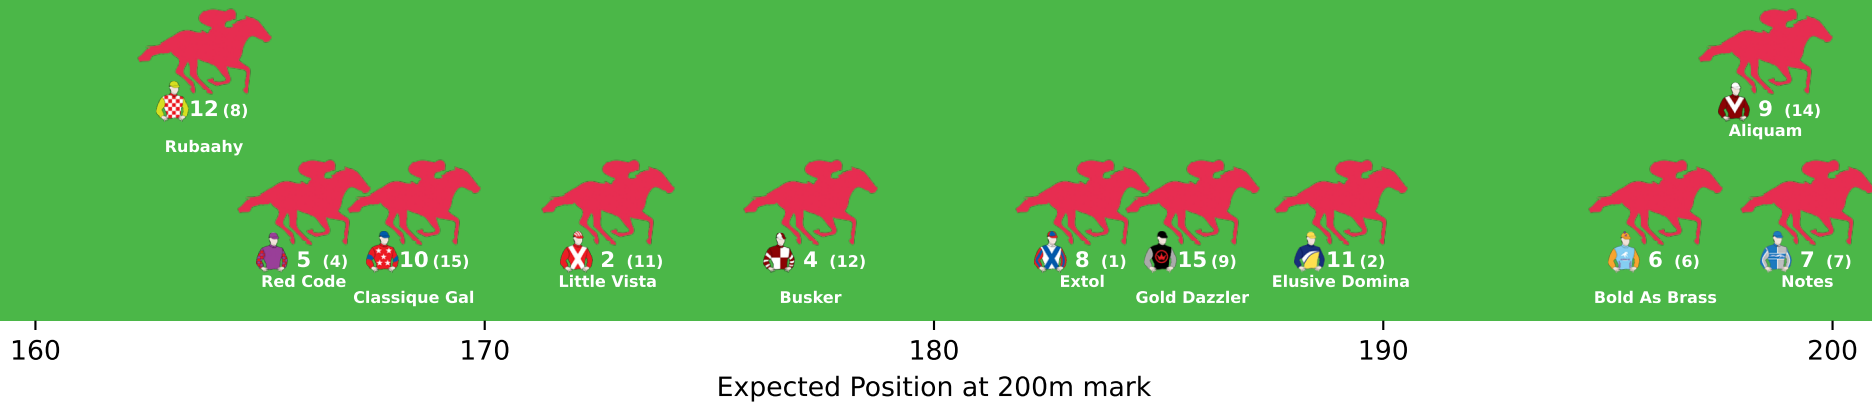

160

170

180

190

200

Expected Position at 200m mark

Position Map - Race 7 (1400m) @ Sunshine Coast on 24-05-2026 03:29PM