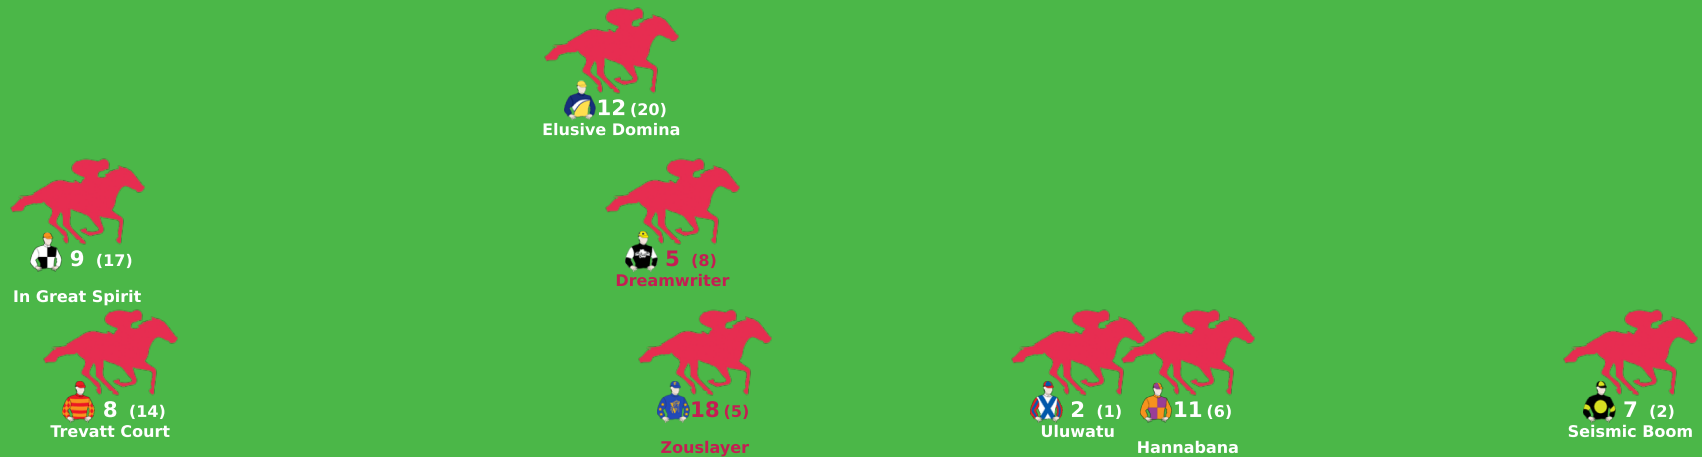

Position Map - Race 6 (1200m) @ Sunshine Coast on 24-05-2026 02:49PM

● No GPS data available - Average of field used

160

170

180

190

200

Expected Position at 200m mark