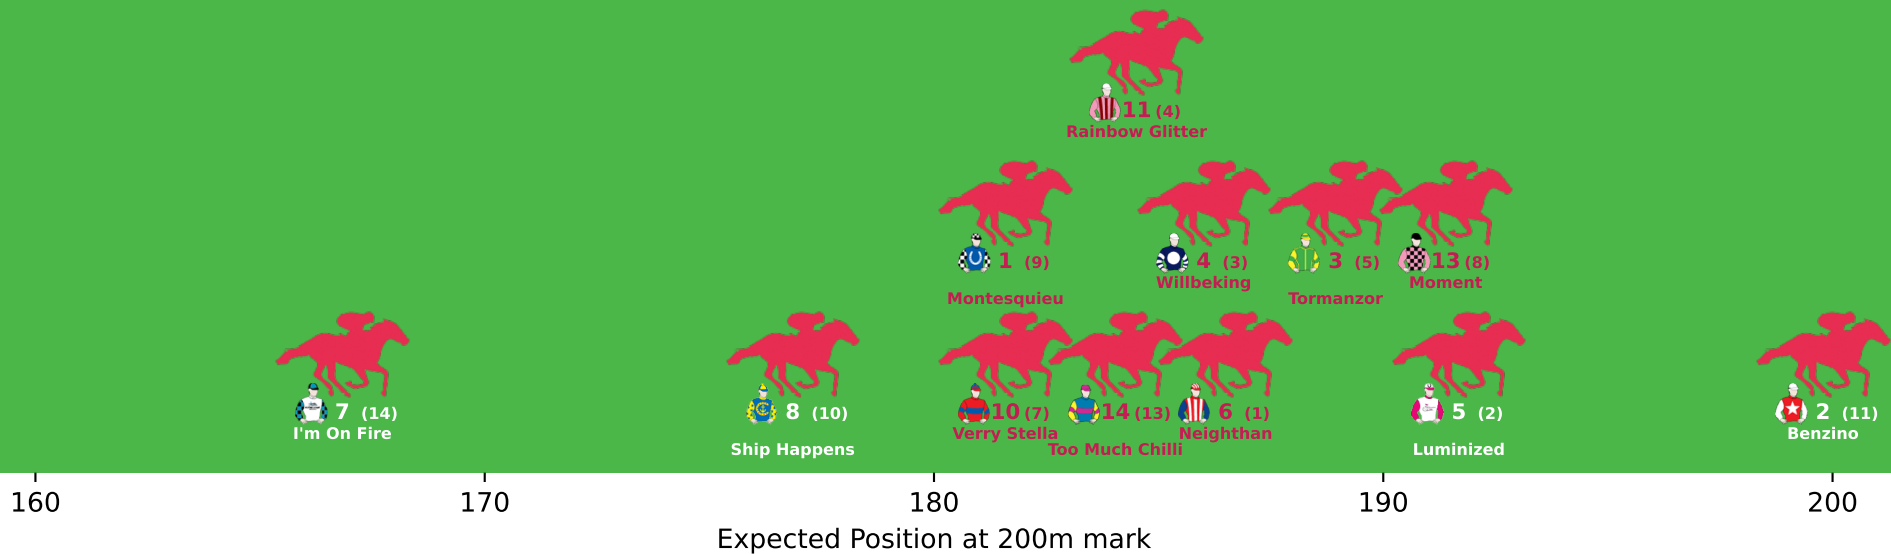

# Position Map - Race 1 (1000m) @ Sunshine Coast on 24-05-2026 11:54AM

● No GPS data available - Average of field used

# Position Map - Race 2 (2200m) @ Sunshine Coast on 24-05-2026 12:29PM

● No GPS data available - Average of field used

# Position Map - Race 3 (1200m) @ Sunshine Coast on 24-05-2026 01:04PM

● No GPS data available - Average of field used