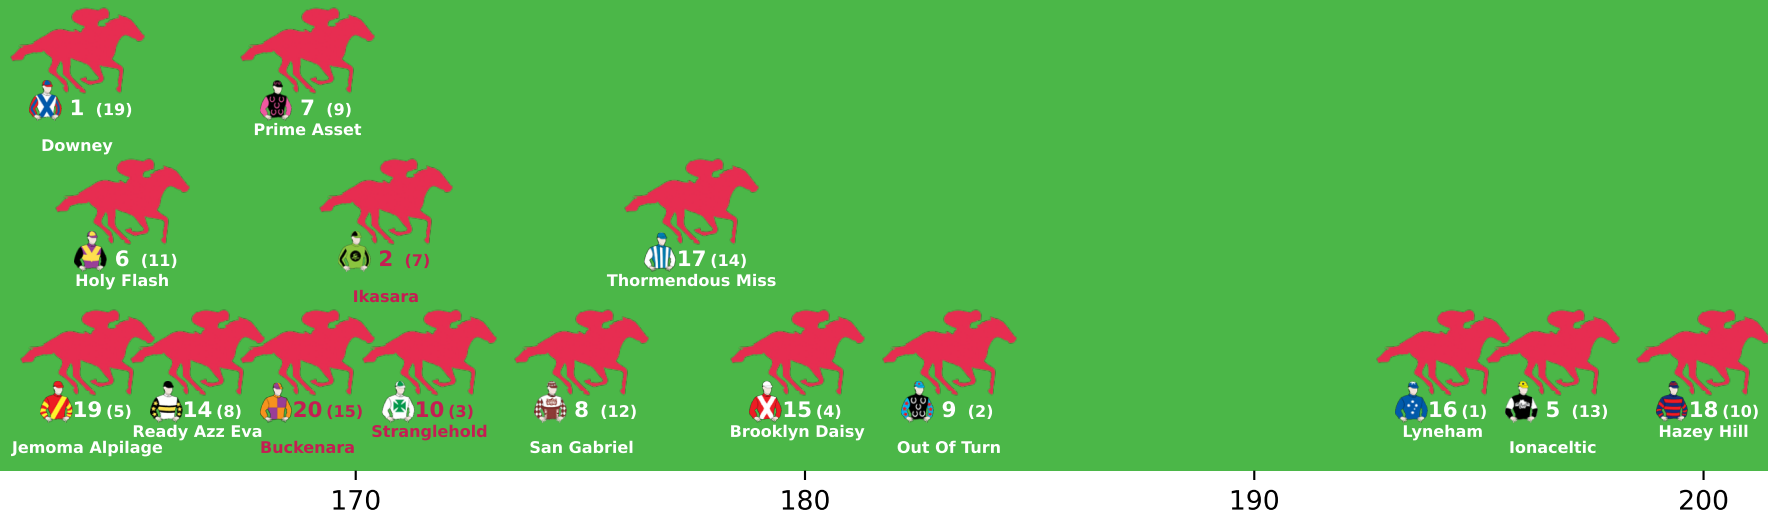

Position Map - Race 8 (1400m) @ Sunshine Coast on 24-05-2026 04:09PM

● No GPS data available - Average of field used

Expected Position at 200m mark