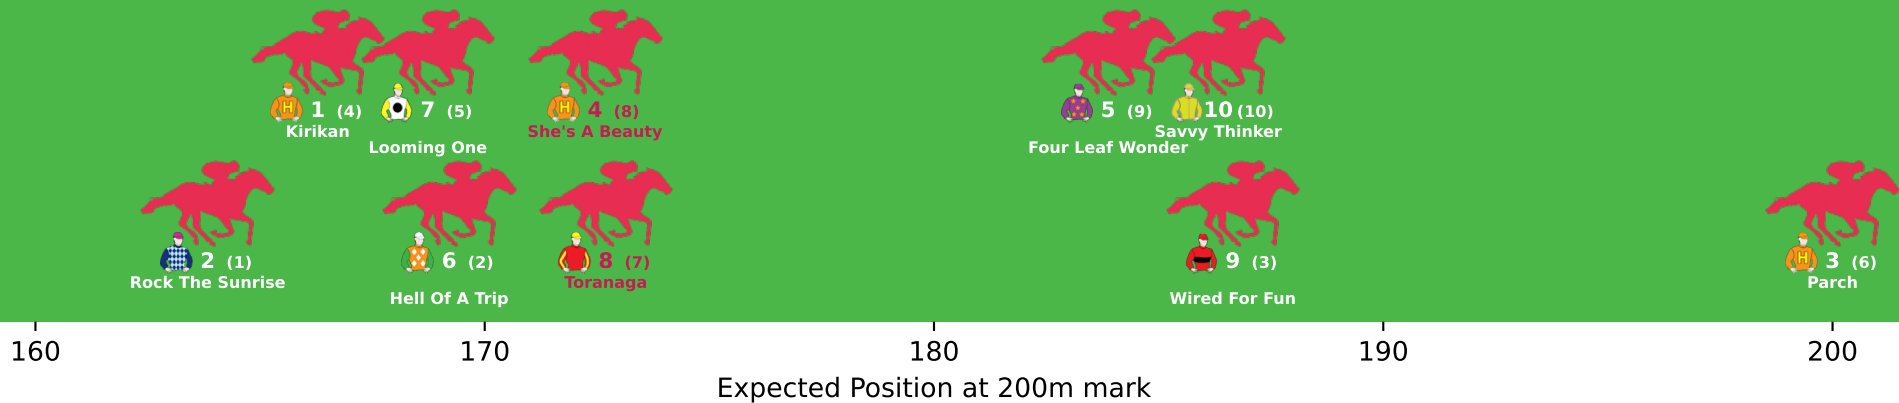

Position Map - Race 4 (1400m) @ Townsville on 25-05-2026 02:55PM

● No GPS data available - Average of field used