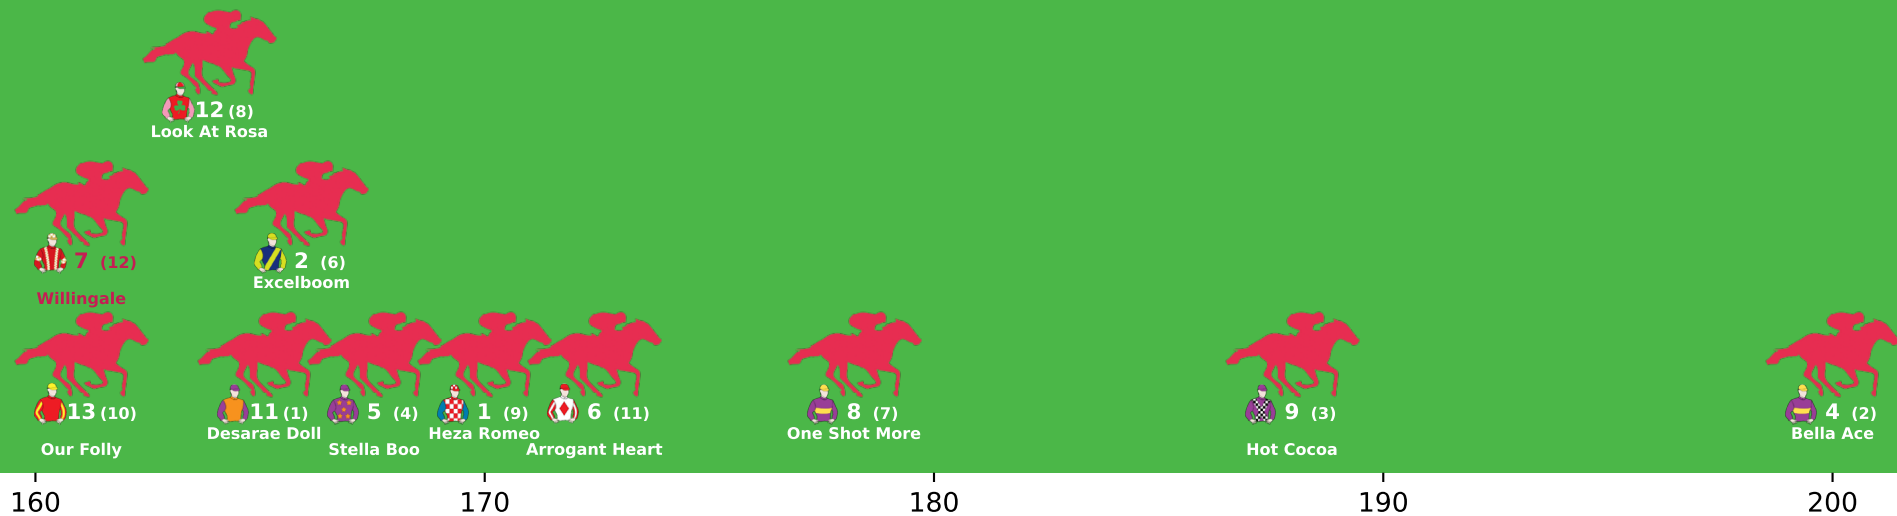

Position Map - Race 4 (1400m) @ Townsville on 25-05-2026 02:55PM

● No GPS data available - Average of field used

Position Map - Race 5 (1000m) @ Townsville on 25-05-2026 03:35PM

Position Map - Race 6 (1000m) @ Townsville on 25-05-2026 04:10PM

● No GPS data available - Average of field used

Expected Position at 200m mark

Position Map - Race 7 (1200m) @ Townsville on 25-05-2026 04:45PM