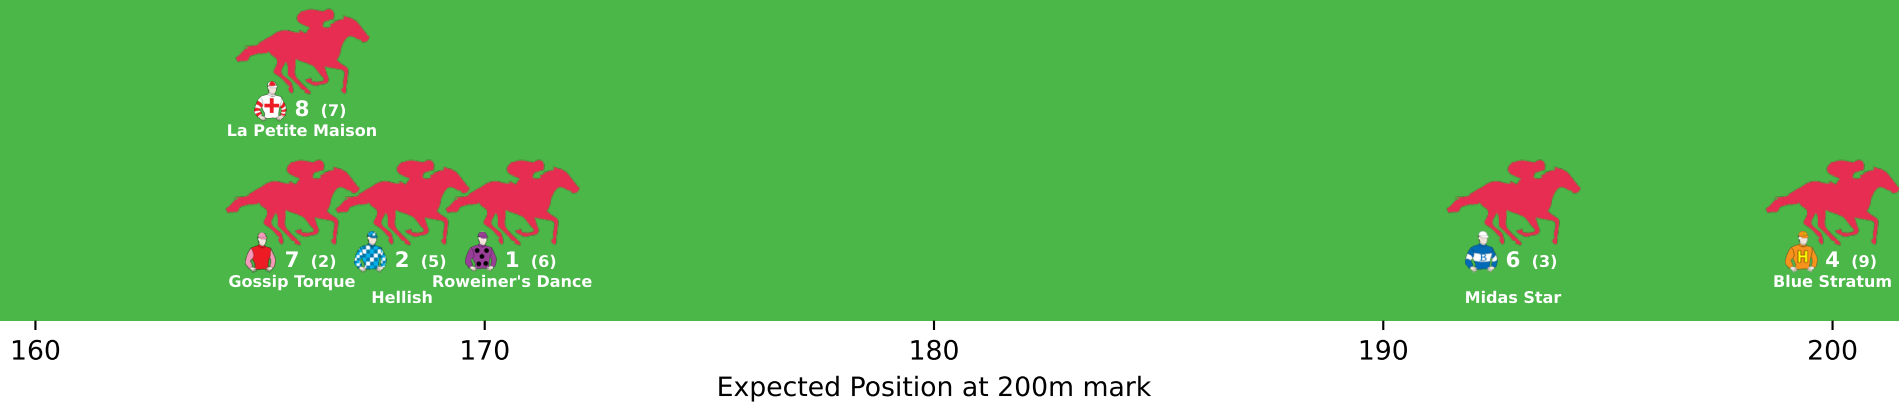

Position Map - Race 2 (1000m) @ Townsville on 25-05-2026 01:45PM

● No GPS data available - Average of field used

Position Map - Race 3 (1200m) @ Townsville on 25-05-2026 02:20PM

● No GPS data available - Average of field used

Position Map - Race 4 (1400m) @ Townsville on 25-05-2026 02:55PM

● No GPS data available - Average of field used

Position Map - Race 5 (1000m) @ Townsville on 25-05-2026 03:35PM

Position Map - Race 6 (1000m) @ Townsville on 25-05-2026 04:10PM

● No GPS data available - Average of field used

Expected Position at 200m mark

Position Map - Race 7 (1200m) @ Townsville on 25-05-2026 04:45PM