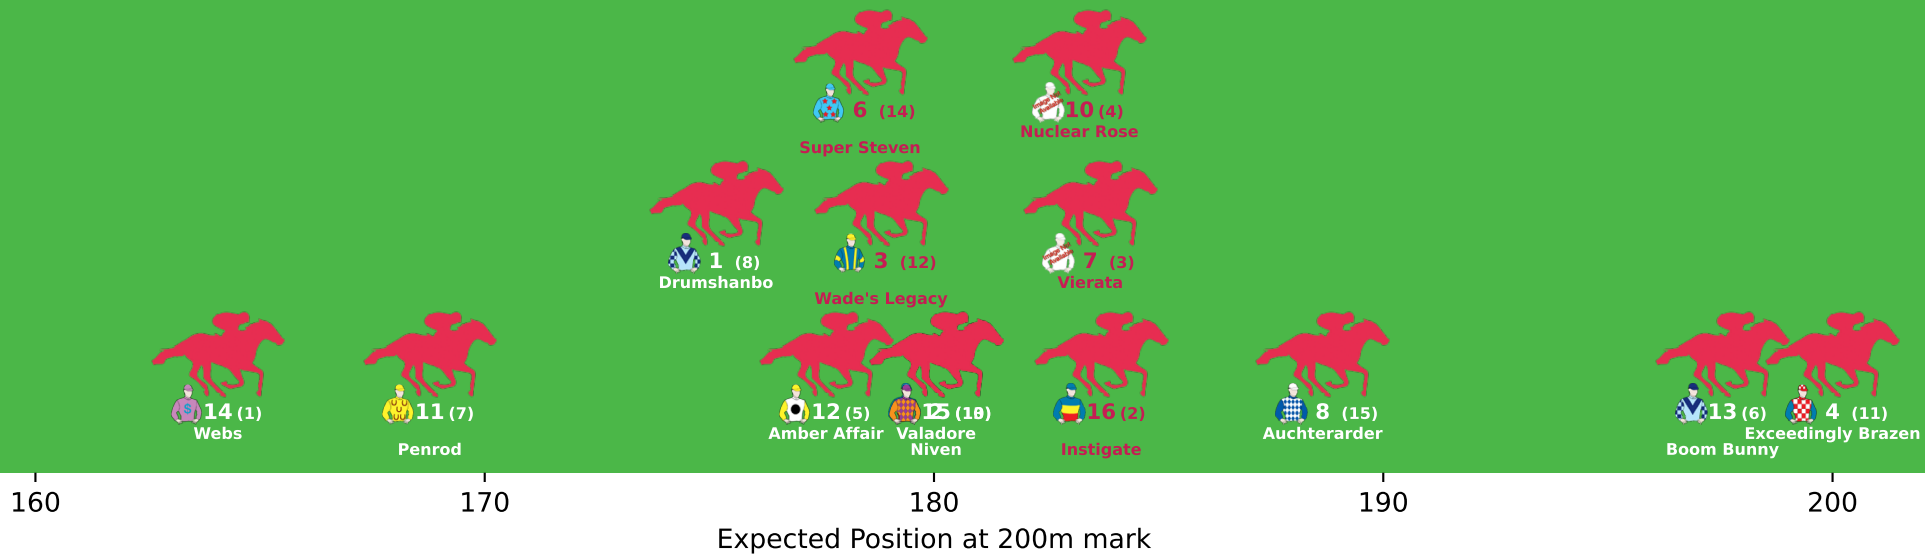

Position Map - Race 1 (1609m) @ Townsville on 25-05-2026 01:10PM

● No GPS data available - Average of field used

160

170

180

190

200

Expected Position at 200m mark

Position Map - Race 2 (1000m) @ Townsville on 25-05-2026 01:45PM

● No GPS data available - Average of field used

Position Map - Race 3 (1200m) @ Townsville on 25-05-2026 02:20PM

● No GPS data available - Average of field used

● No GPS data available - Average of field used

Expected Position at 200m mark

Position Map - Race 7 (1200m) @ Townsville on 25-05-2026 04:45PM