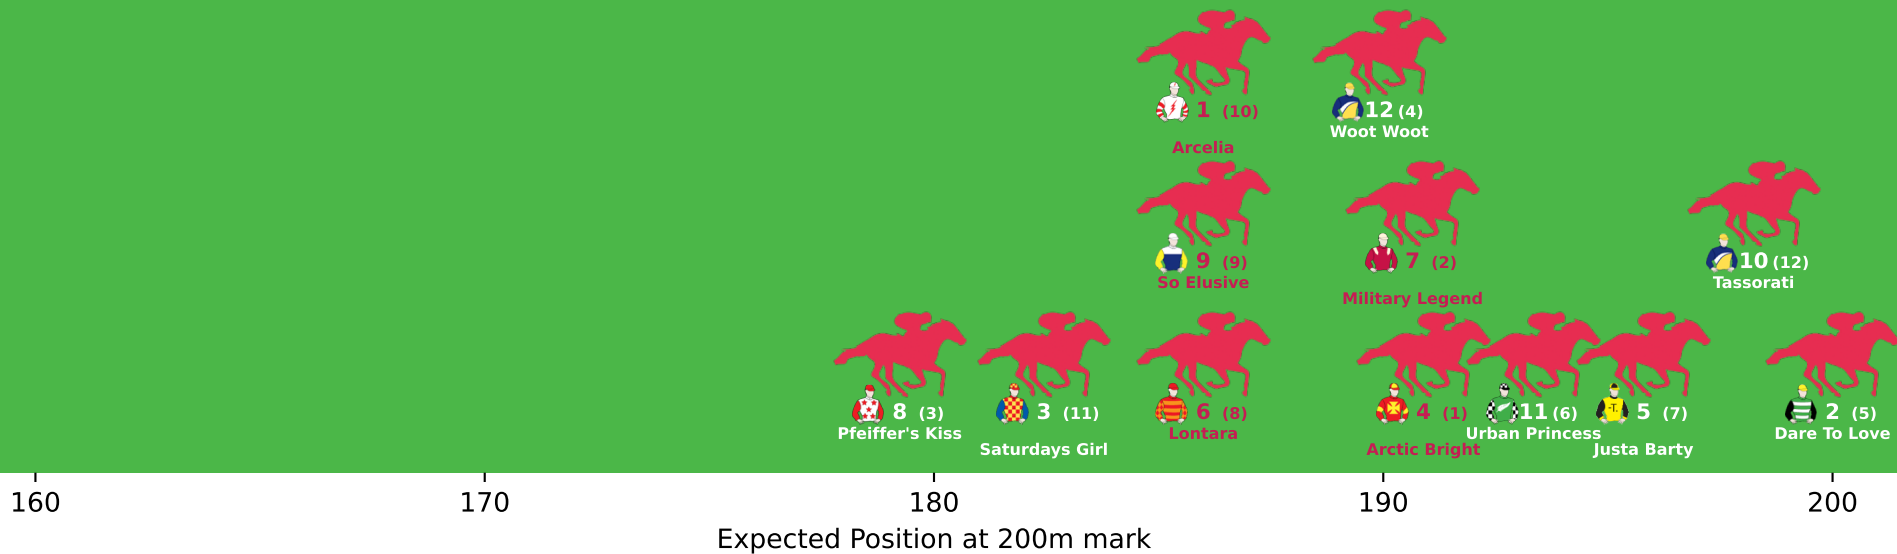

Position Map - Race 1 (1350m) @ Doomben on 27-05-2026 12:02PM

● No GPS data available - Average of field used

Position Map - Race 2 (1350m) @ Doomben on 27-05-2026 12:37PM

● No GPS data available - Average of field used

1 (10)

Beaux Rumble

11 (7)

Italian Riviera

6 (6)

Shot Of Whiskey

Position Map - Race 7 (1630m) @ Doomben on 27-05-2026 03:32PM

● No GPS data available - Average of field used