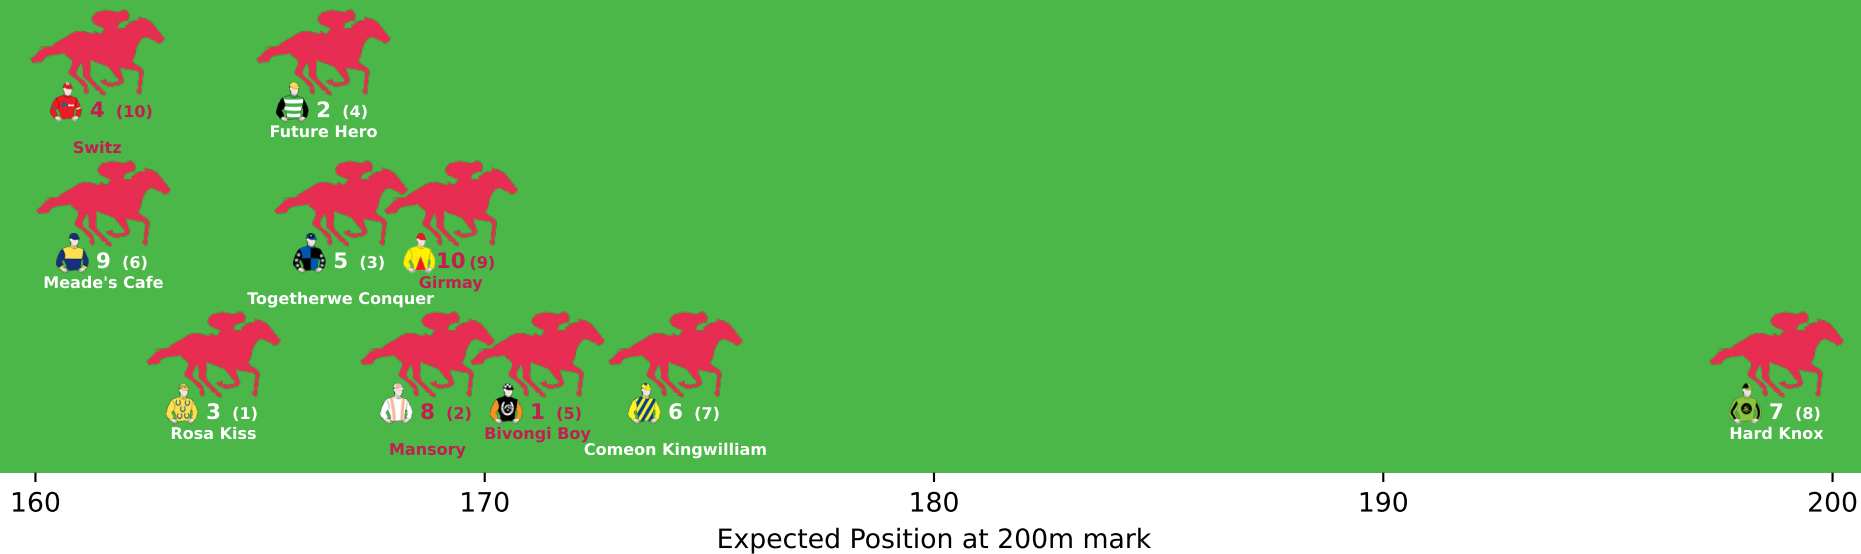

Position Map - Race 1 (1350m) @ Doomben on 27-05-2026 12:02PM

● No GPS data available - Average of field used

Position Map - Race 2 (1350m) @ Doomben on 27-05-2026 12:37PM

● No GPS data available - Average of field used

Position Map - Race 3 (1200m) @ Doomben on 27-05-2026 01:12PM

● No GPS data available - Average of field used

Expected Position at 200m mark

Position Map - Race 4 (2200m) @ Doomben on 27-05-2026 01:47PM

● No GPS data available - Average of field used

Expected Position at 200m mark

Position Map - Race 5 (1110m) @ Doomben on 27-05-2026 02:22PM

● No GPS data available - Average of field used

160

170

180

190

200

1 (10)

Beaux Rumble

11 (7)

Italian Riviera

6 (6)

Shot Of Whiskey

Position Map - Race 7 (1630m) @ Doomben on 27-05-2026 03:32PM

● No GPS data available - Average of field used