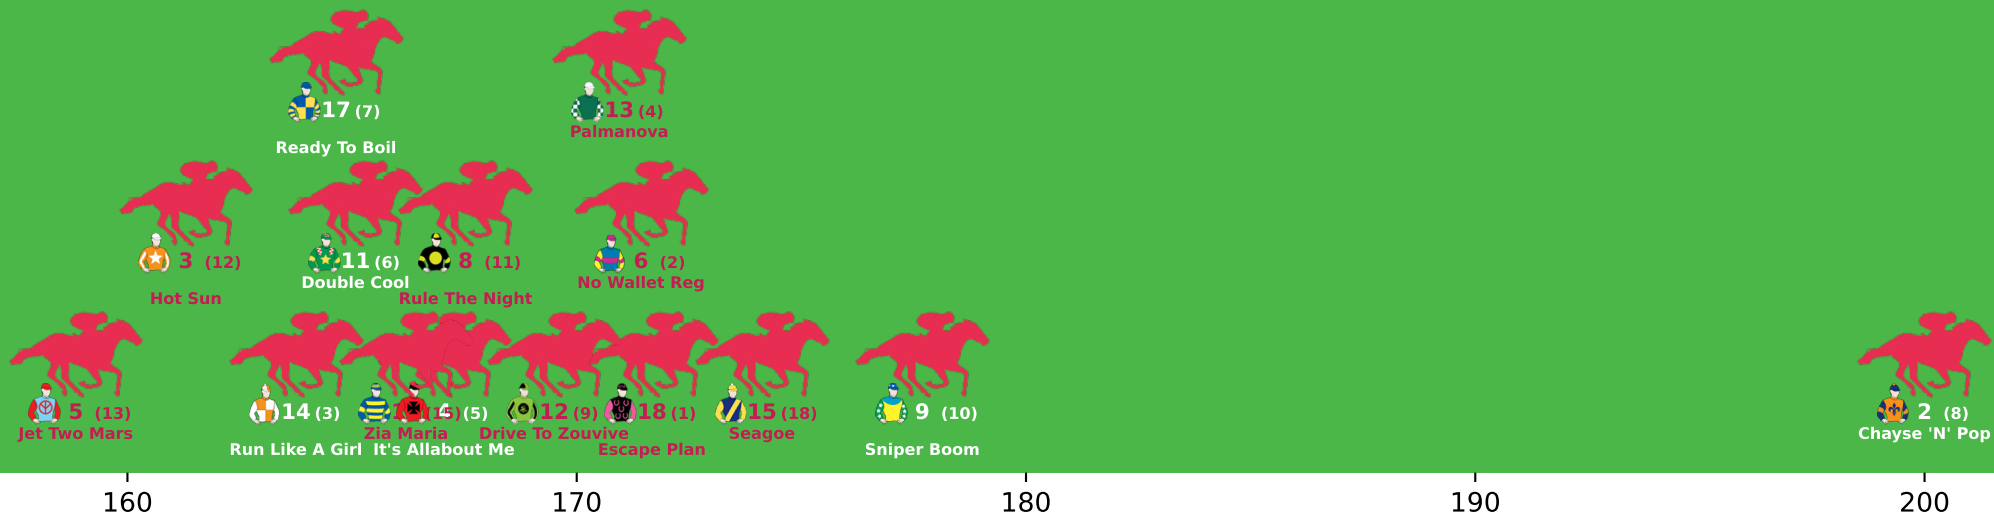

Position Map - Race 3 (1200m) @ Doomben on 27-05-2026 01:12PM

● No GPS data available - Average of field used

Expected Position at 200m mark