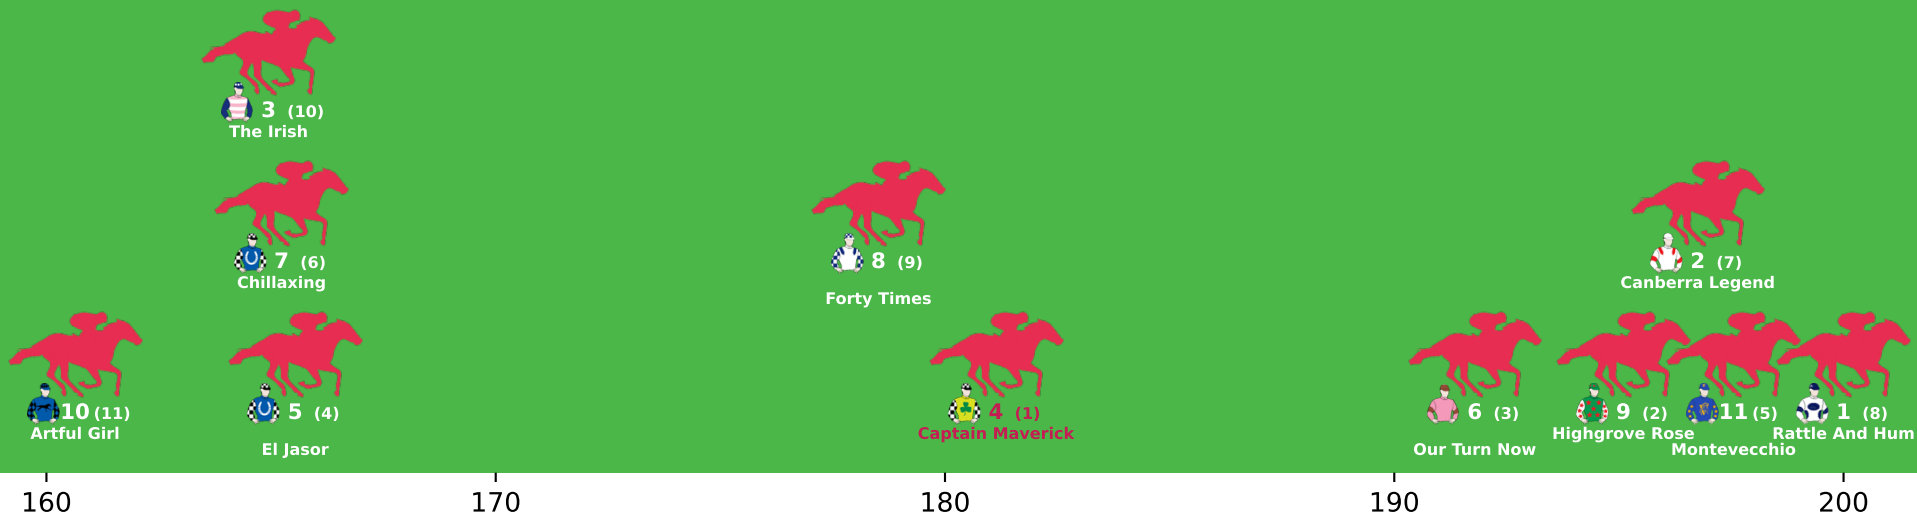

Position Map - Race 3 (1200m) @ Doomben on 27-05-2026 01:12PM

● No GPS data available - Average of field used

Expected Position at 200m mark

Position Map - Race 4 (2200m) @ Doomben on 27-05-2026 01:47PM

● No GPS data available - Average of field used

Expected Position at 200m mark

Position Map - Race 5 (1110m) @ Doomben on 27-05-2026 02:22PM

● No GPS data available - Average of field used

160

170

180

190

200

Expected Position at 200m mark

Position Map - Race 6 (1200m) @ Doomben on 27-05-2026 02:57PM

160

170

180

190

200

Expected Position at 200m mark

1 (10)

Beaux Rumble

11 (7)

Italian Riviera

6 (6)

Shot Of Whiskey

Position Map - Race 7 (1630m) @ Doomben on 27-05-2026 03:32PM

● No GPS data available - Average of field used