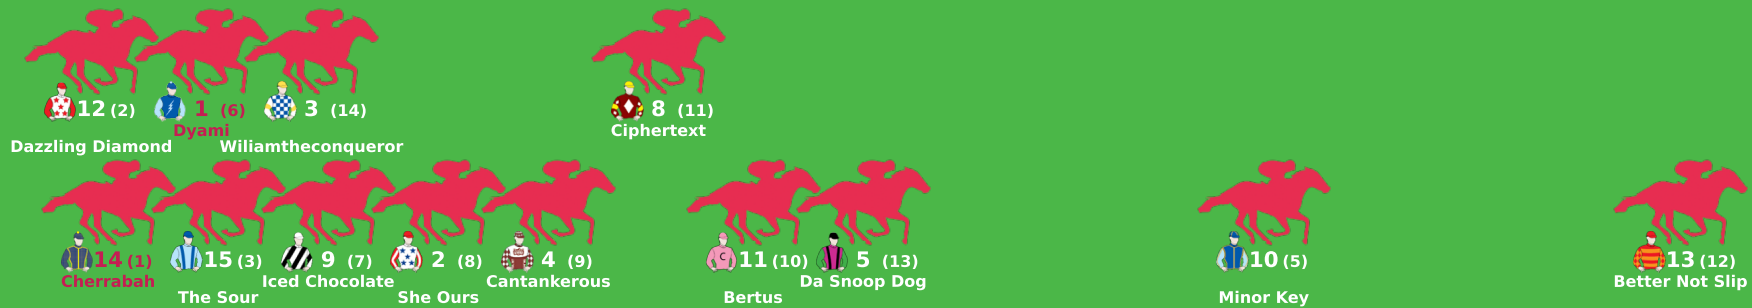

Expected Position at 200m mark

Position Map - Race 5 (1110m) @ Doomben on 27-05-2026 02:22PM

● No GPS data available - Average of field used

160

170

180

190

200