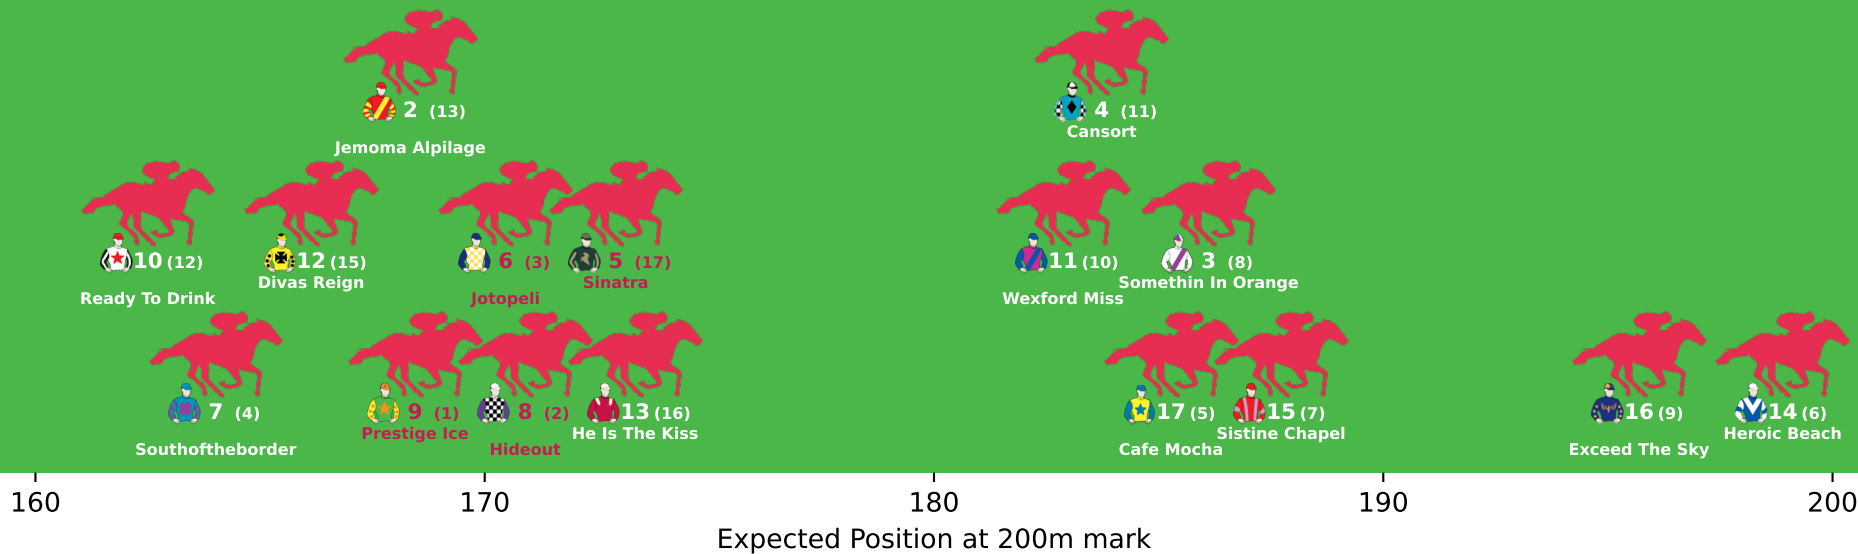

5 (5)
Don't Stop

10 (6)
Rejoiced

1 (7)
Restonica

6 (4)
Deep Respect

7 (3)
Pantelone

9 (8)
Luton Hoo

160

170

180

190

200

Expected Position at 200m mark

Position Map - Race 6 (1700m) @ Ipswich on 30-05-2026 02:54PM

● No GPS data available - Average of field used

Position Map - Race 7 (2200m) @ Ipswich on 30-05-2026 03:29PM