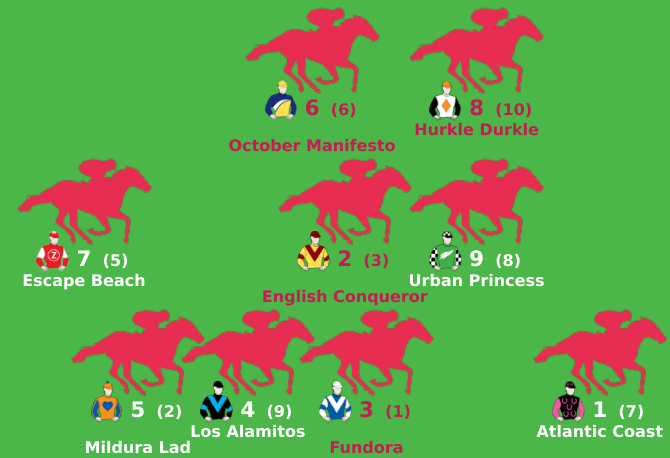

Position Map - Race 2 (1200m) @ Ipswich on 30-05-2026 12:34PM

● No GPS data available - Average of field used

13 (7)

Strenuous

14 (11)

Shalaa Strike

6 (4)

Mystical Gem

12 (6)

Flying Akeed

8 (1)

Video Vixen

9 (3)

Edge Of Infinity

160

170

5 (5)
Don't Stop

10 (6)
Rejoiced

1 (7)
Restonica

6 (4)
Deep Respect

7 (3)
Pantelone

9 (8)
Luton Hoo

160

170