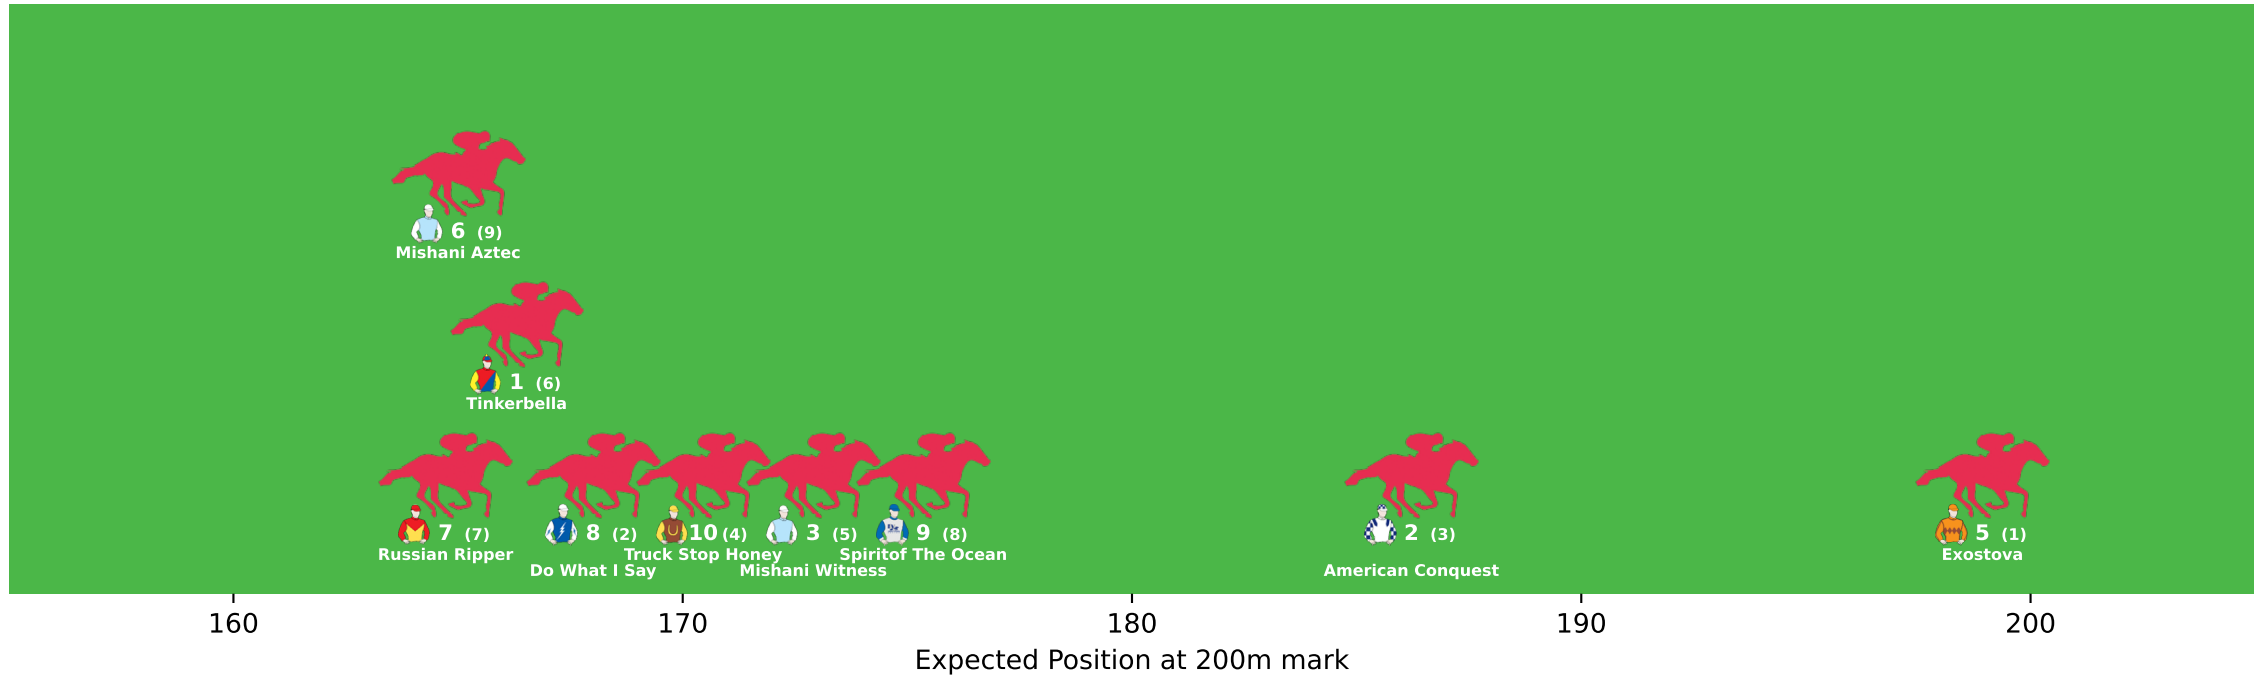

# Position Map - Race 1 (1625m) @ Toowoomba on 30-05-2026 04:40PM

● No GPS data available - Average of field used

160

170

180

190

200

Expected Position at 200m mark

# Position Map - Race 2 (1625m) @ Toowoomba on 30-05-2026 05:15PM

● No GPS data available - Average of field used

# Position Map - Race 3 (1300m) @ Toowoomba on 30-05-2026 05:50PM

# Position Map - Race 4 (2020m) @ Toowoomba on 30-05-2026 06:30PM

Position Map - Race 5 (1050m) @ Toowoomba on 30-05-2026 07:05PM