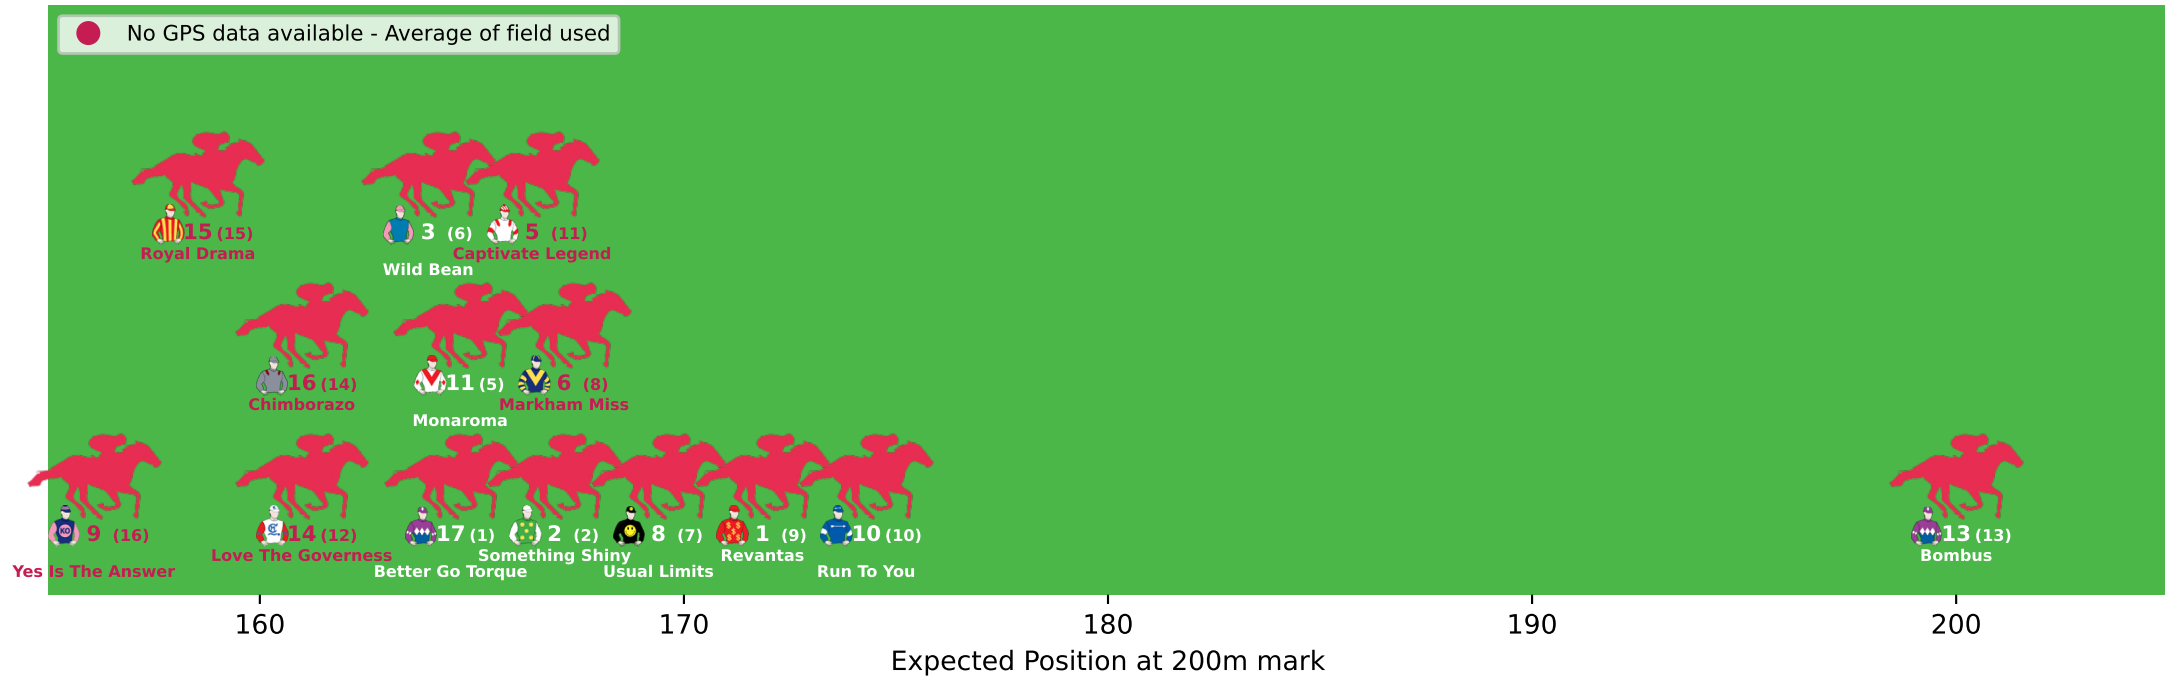

# Position Map - Race 1 (1625m) @ Toowoomba on 30-05-2026 04:40PM

● No GPS data available - Average of field used

160

170

180

190

200

Expected Position at 200m mark

# Position Map - Race 2 (1625m) @ Toowoomba on 30-05-2026 05:15PM

● No GPS data available - Average of field used

# Position Map - Race 4 (2020m) @ Toowoomba on 30-05-2026 06:30PM

Position Map - Race 5 (1050m) @ Toowoomba on 30-05-2026 07:05PM

# Position Map - Race 7 (1050m) @ Toowoomba on 30-05-2026 08:11PM