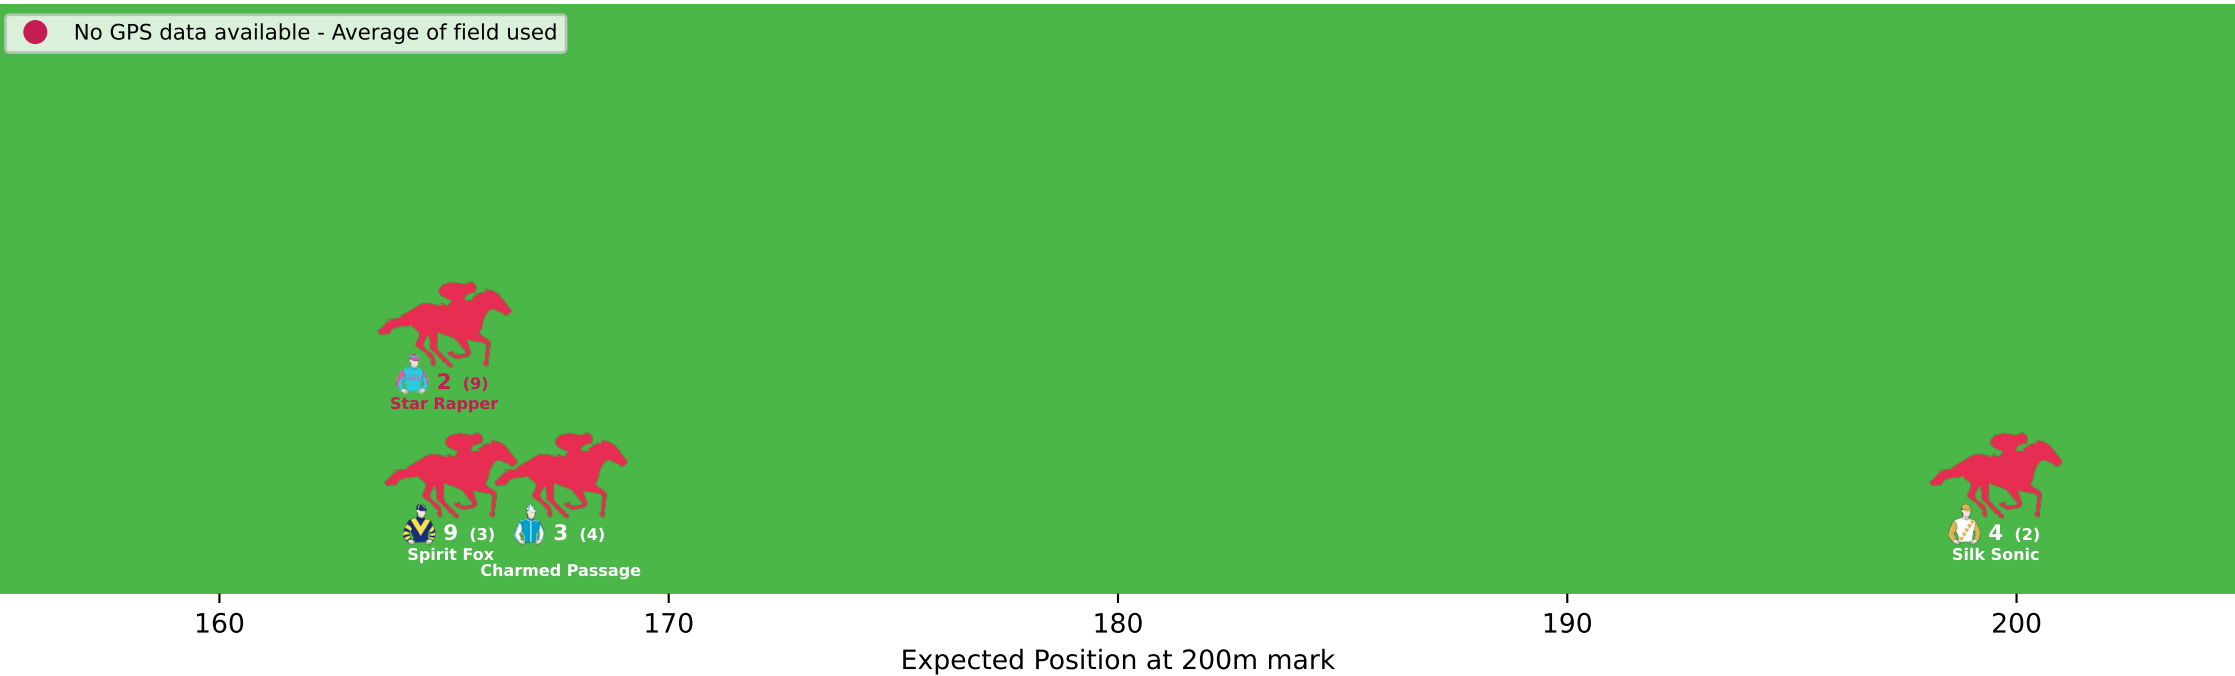

# Position Map - Race 2 (1625m) @ Toowoomba on 30-05-2026 05:15PM

● No GPS data available - Average of field used

# Position Map - Race 3 (1300m) @ Toowoomba on 30-05-2026 05:50PM

# Position Map - Race 4 (2020m) @ Toowoomba on 30-05-2026 06:30PM

Position Map - Race 5 (1050m) @ Toowoomba on 30-05-2026 07:05PM

# Position Map - Race 6 (1000m) @ Toowoomba on 30-05-2026 07:40PM