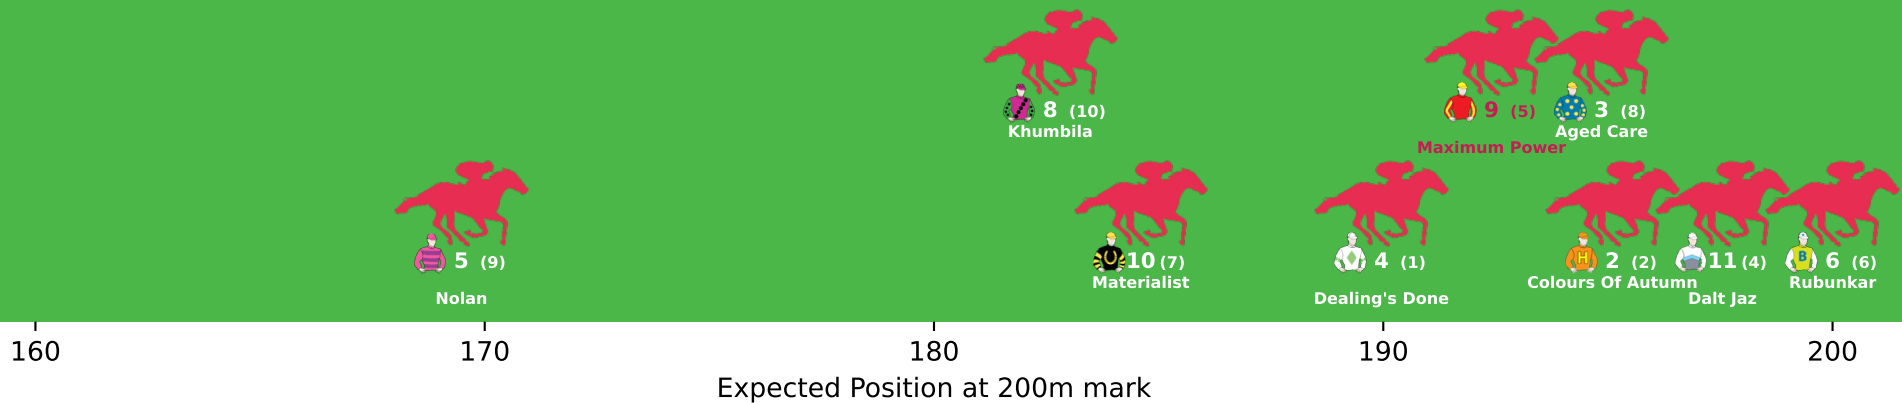

Position Map - Race 7 (1200m) @ Townsville on 31-05-2026 04:00PM

● No GPS data available - Average of field used