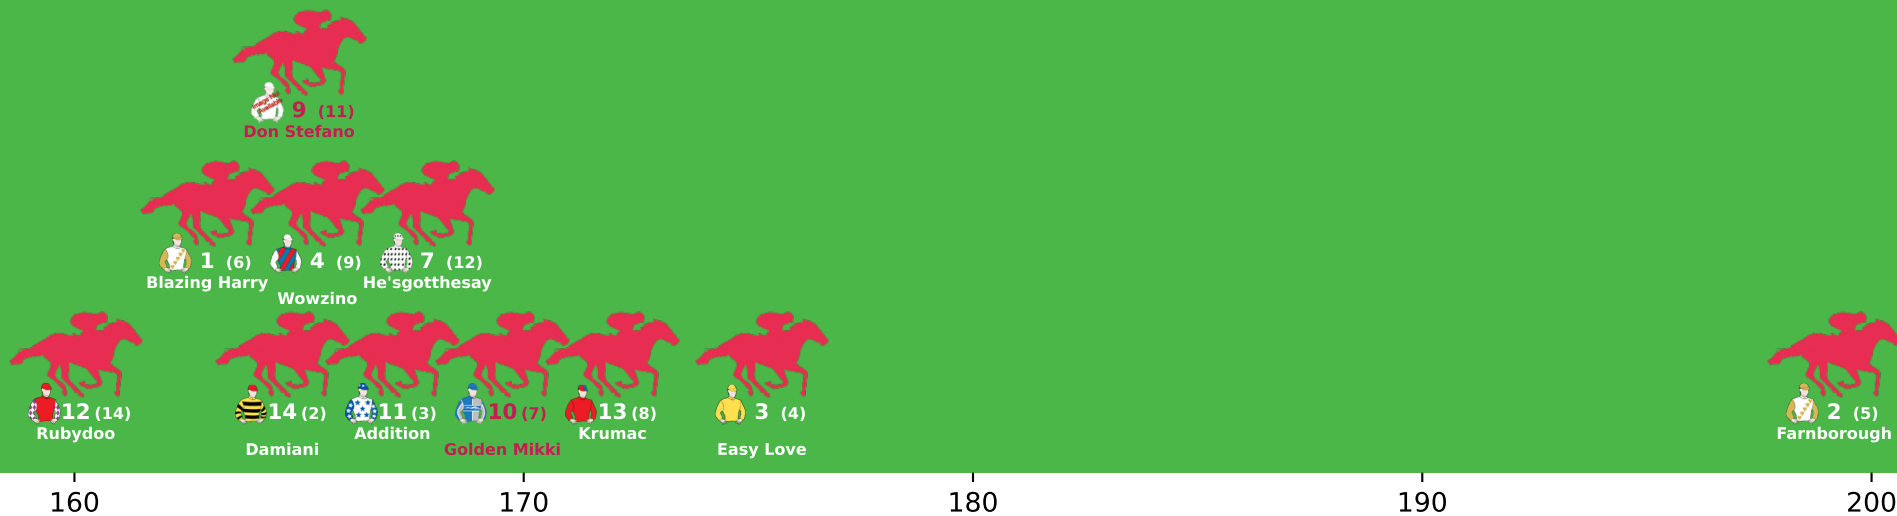

4 (4)

Holy Terror

15 (6)

Blacksmith

10 (3)

Treasury Lane

Position Map - Race 4 (1350m) @ Doomben on 03-06-2026 01:47PM

● No GPS data available - Average of field used

Position Map - Race 5 (1350m) @ Doomben on 03-06-2026 02:22PM

● No GPS data available - Average of field used

160

170

180

190

200

Expected Position at 200m mark

Position Map - Race 6 (1640m) @ Doomben on 03-06-2026 02:57PM

● No GPS data available - Average of field used

Expected Position at 200m mark

Position Map - Race 7 (1200m) @ Doomben on 03-06-2026 03:32PM

● No GPS data available - Average of field used