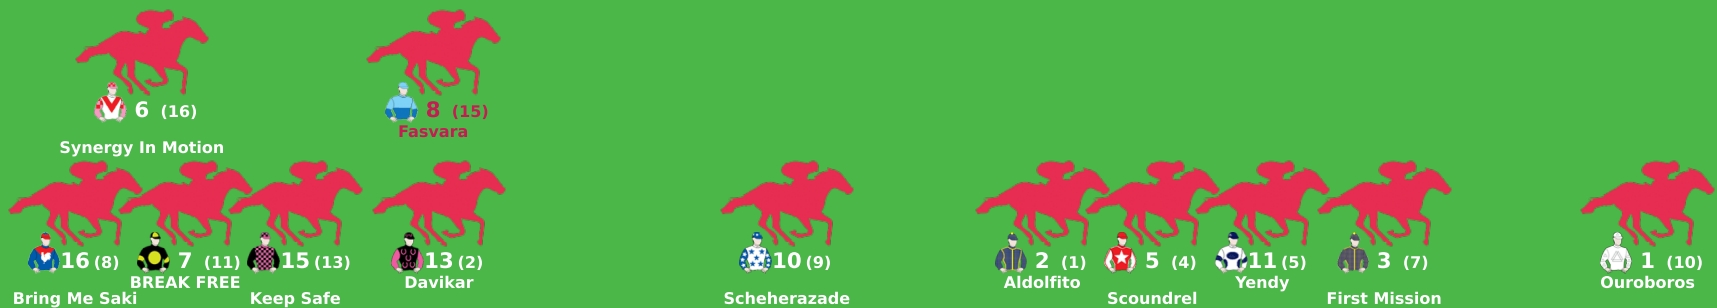

Position Map - Race 6 (1640m) @ Doomben on 03-06-2026 02:57PM

● No GPS data available - Average of field used

Expected Position at 200m mark

Position Map - Race 7 (1200m) @ Doomben on 03-06-2026 03:32PM

● No GPS data available - Average of field used