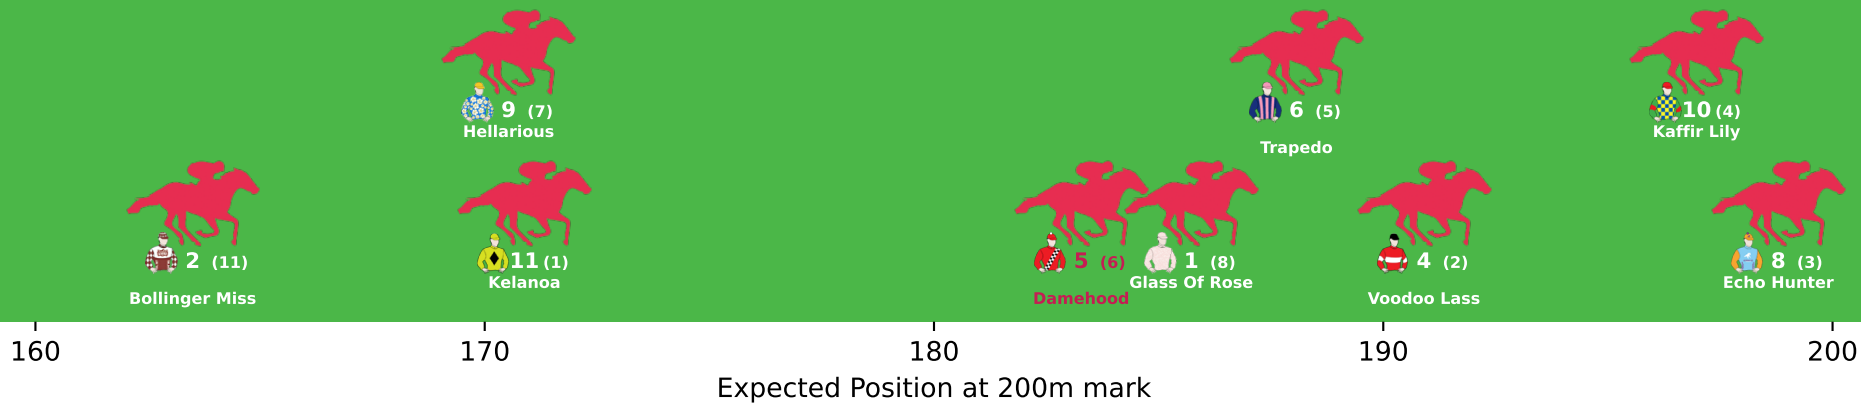

4 (4)

Holy Terror

15 (6)

Blacksmith

10 (3)

Treasury Lane

Position Map - Race 4 (1350m) @ Doomben on 03-06-2026 01:47PM

● No GPS data available - Average of field used