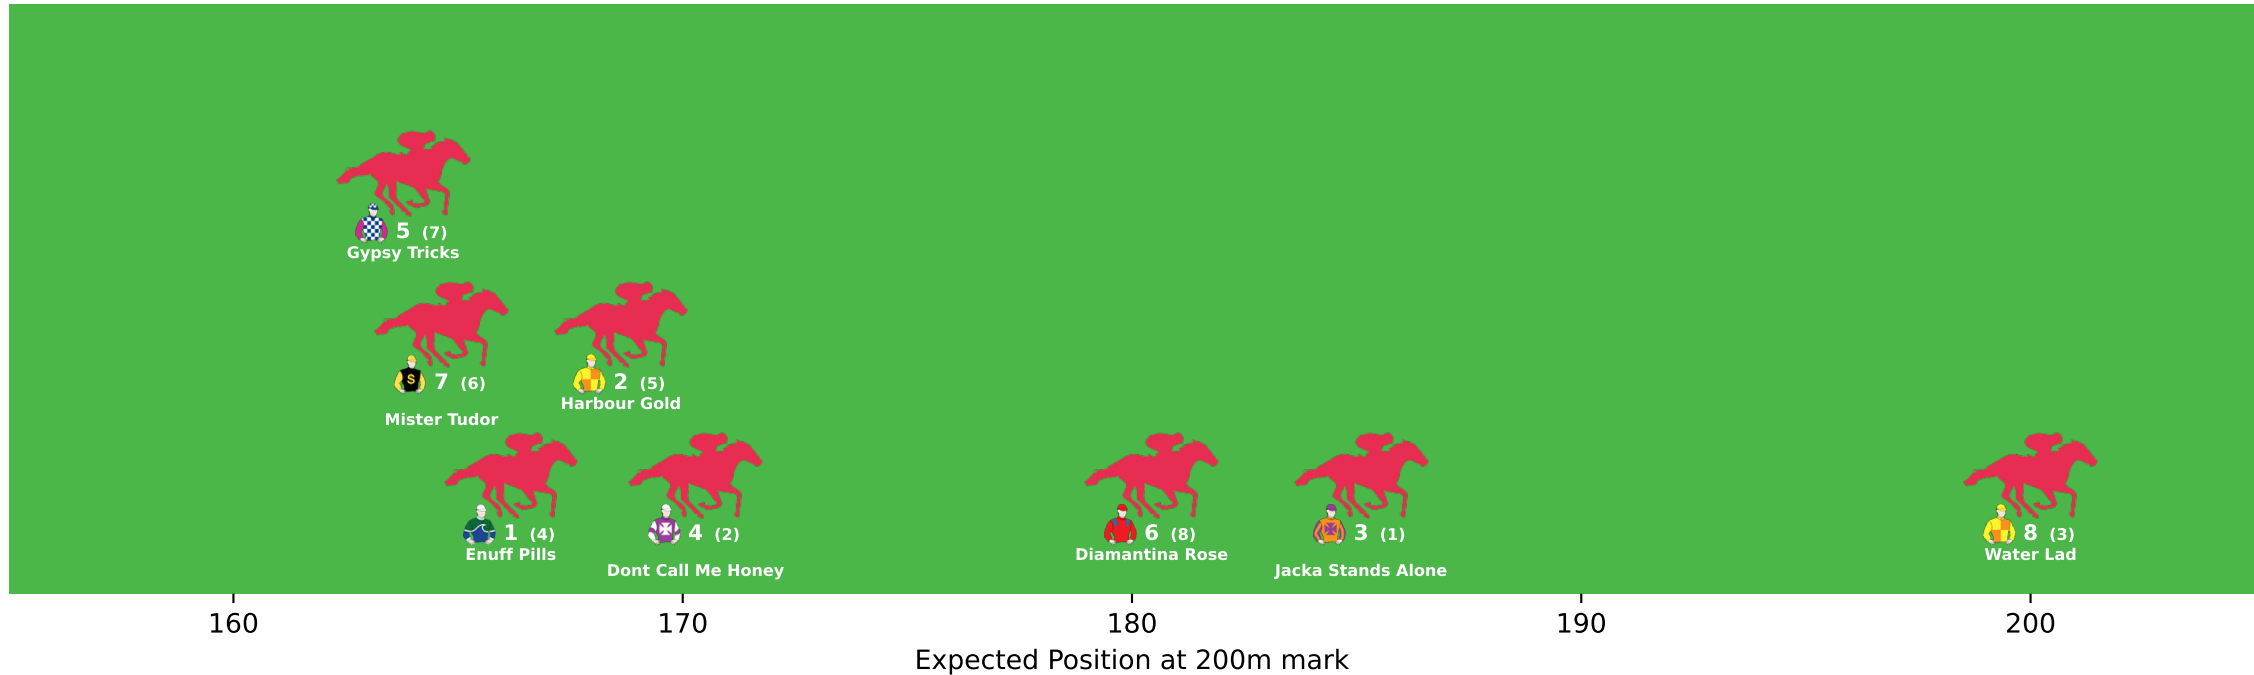

# Position Map - Race 1 (860m) @ Gatton on 03-06-2026 12:15PM

● No GPS data available - Average of field used

Position Map - Race 2 (860m) @ Gatton on 03-06-2026 12:54PM

# Position Map - Race 4 (1400m) @ Gatton on 03-06-2026 02:04PM