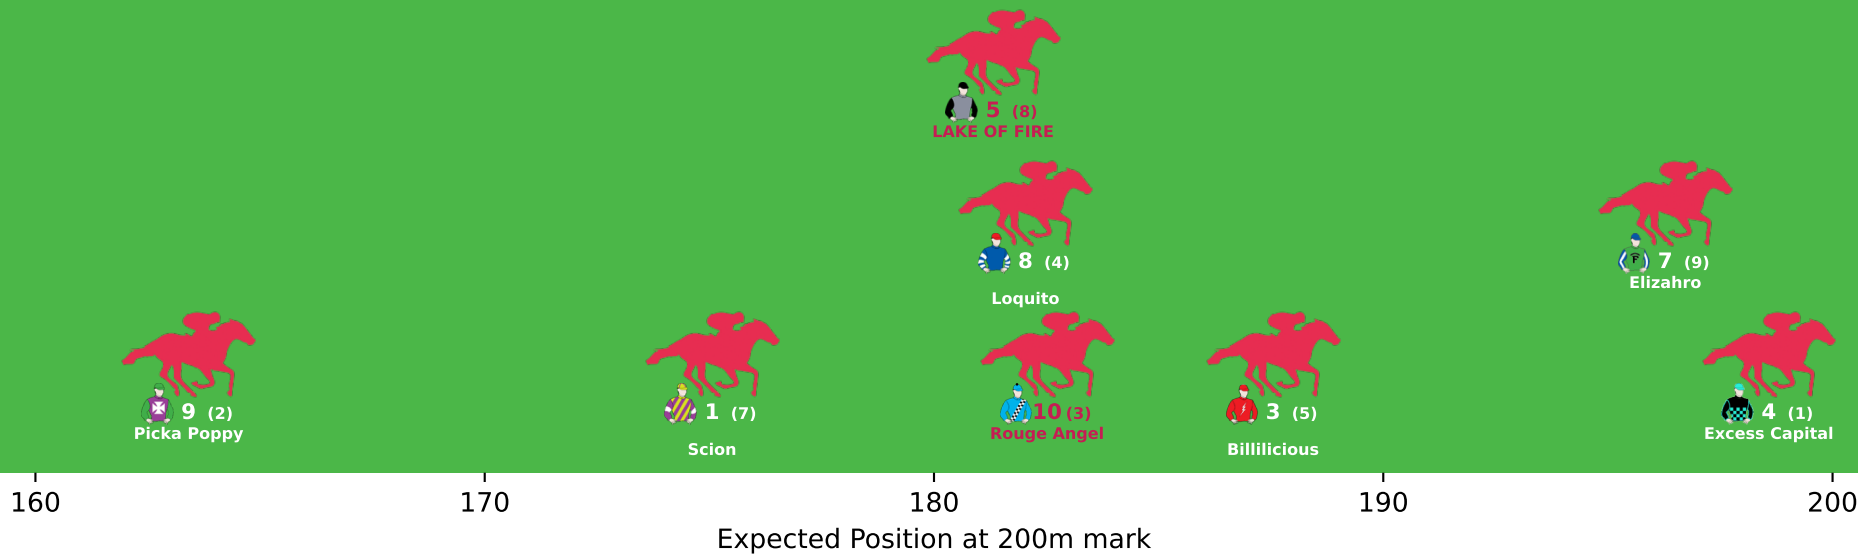

# Position Map - Race 1 (860m) @ Gatton on 03-06-2026 12:15PM

● No GPS data available - Average of field used

Position Map - Race 2 (860m) @ Gatton on 03-06-2026 12:54PM

# Position Map - Race 3 (1100m) @ Gatton on 03-06-2026 01:29PM

● No GPS data available - Average of field used

160

170

180

190

200

Expected Position at 200m mark

# Position Map - Race 4 (1400m) @ Gatton on 03-06-2026 02:04PM