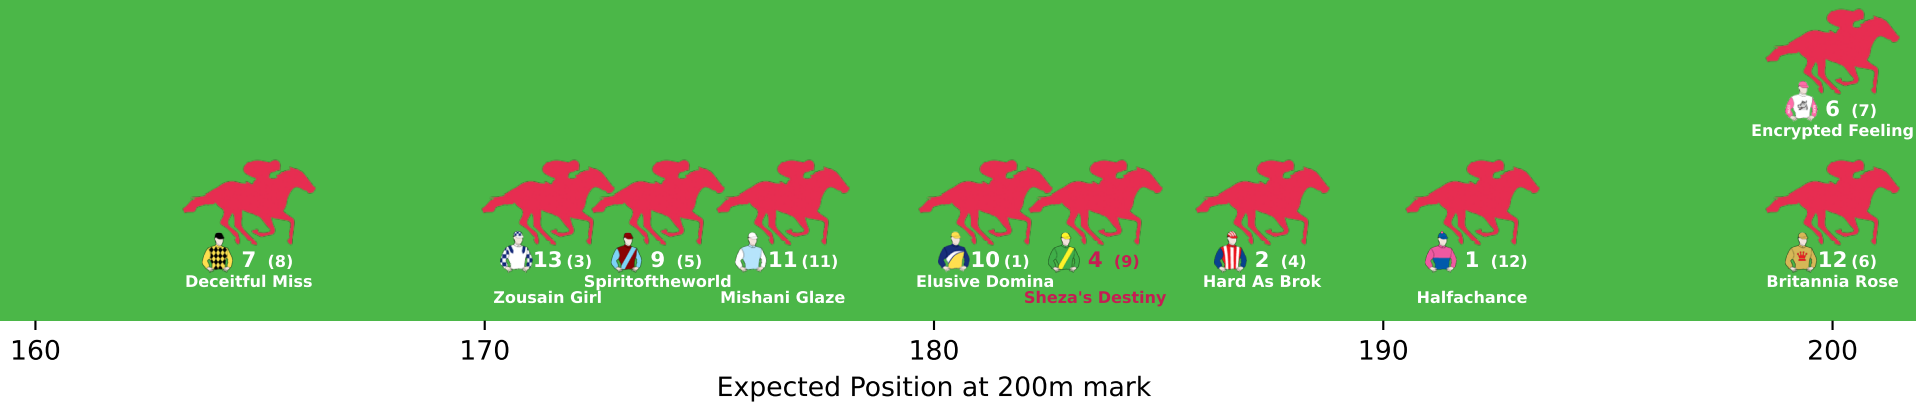

Position Map - Race 7 (1400m) @ Gatton on 03-06-2026 03:49PM

● No GPS data available - Average of field used