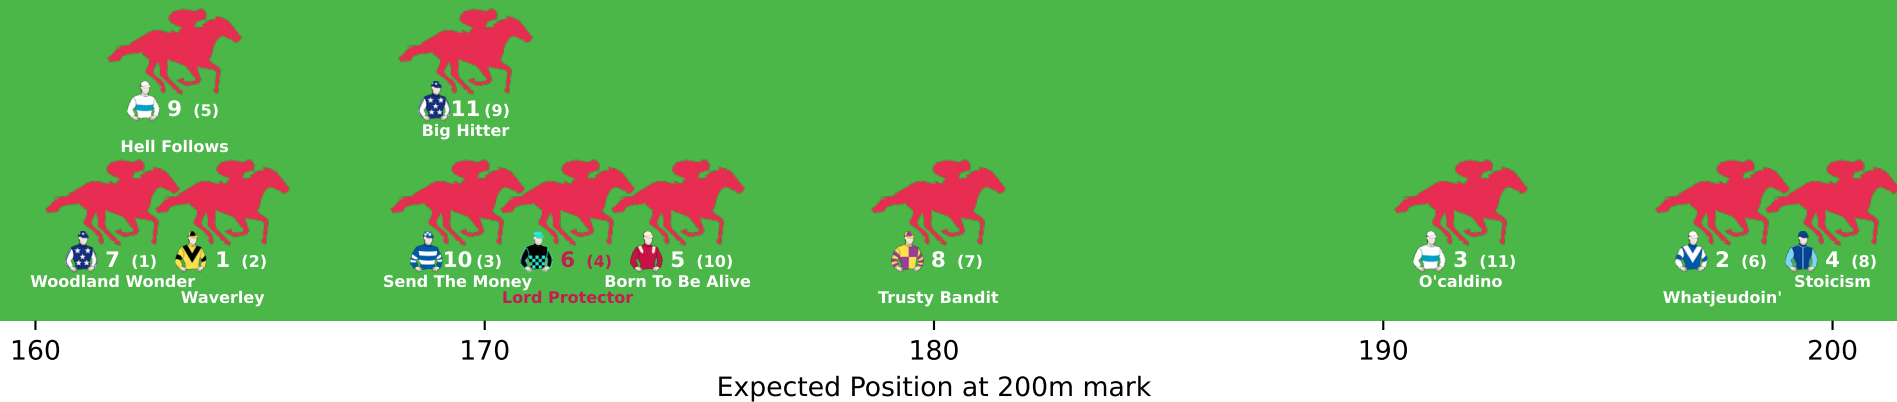

# Position Map - Race 3 (1100m) @ Gatton on 03-06-2026 01:29PM

● No GPS data available - Average of field used

160

170

180

190

200

Expected Position at 200m mark

# Position Map - Race 4 (1400m) @ Gatton on 03-06-2026 02:04PM

# Position Map - Race 5 (2000m) @ Gatton on 03-06-2026 02:39PM

● No GPS data available - Average of field used