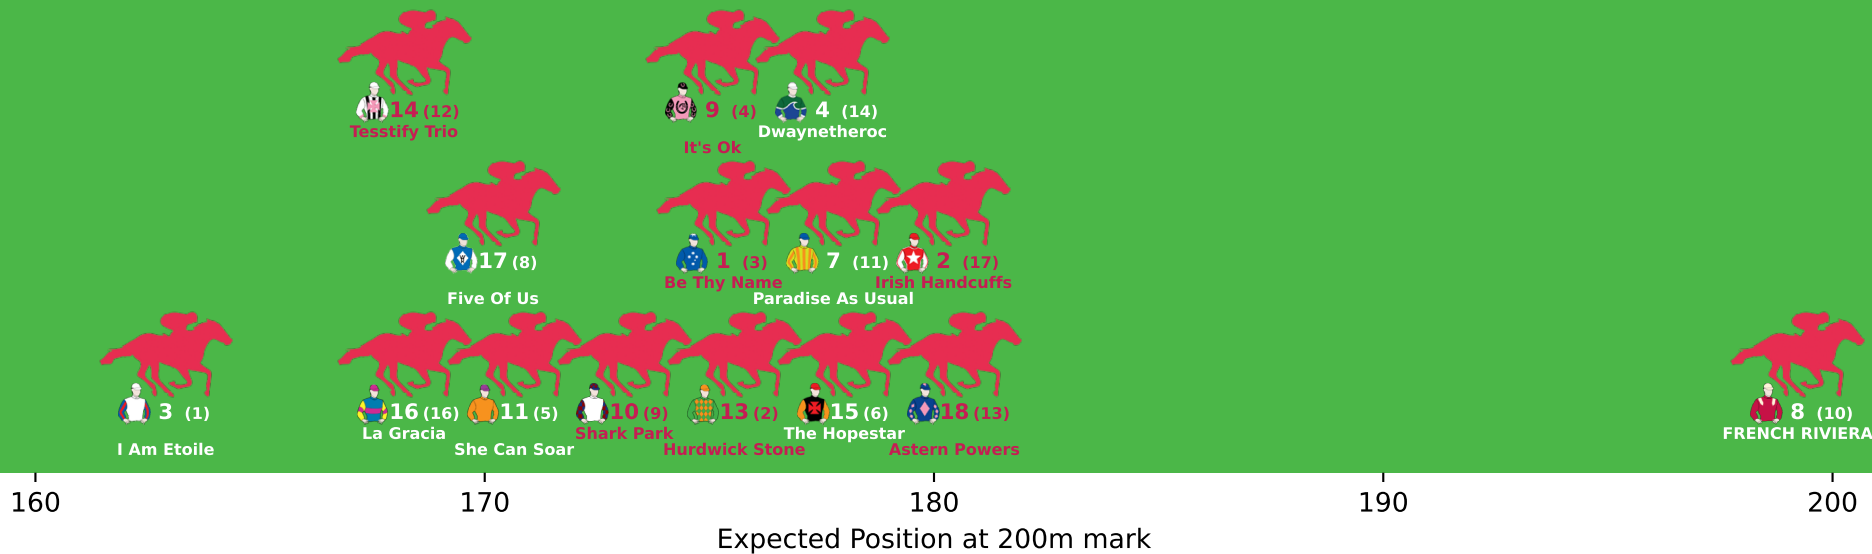

Position Map - Race 1 (1800m) @ Aquis Park Gold Coast on 06-06-2026 12:34PM

● No GPS data available - Average of field used