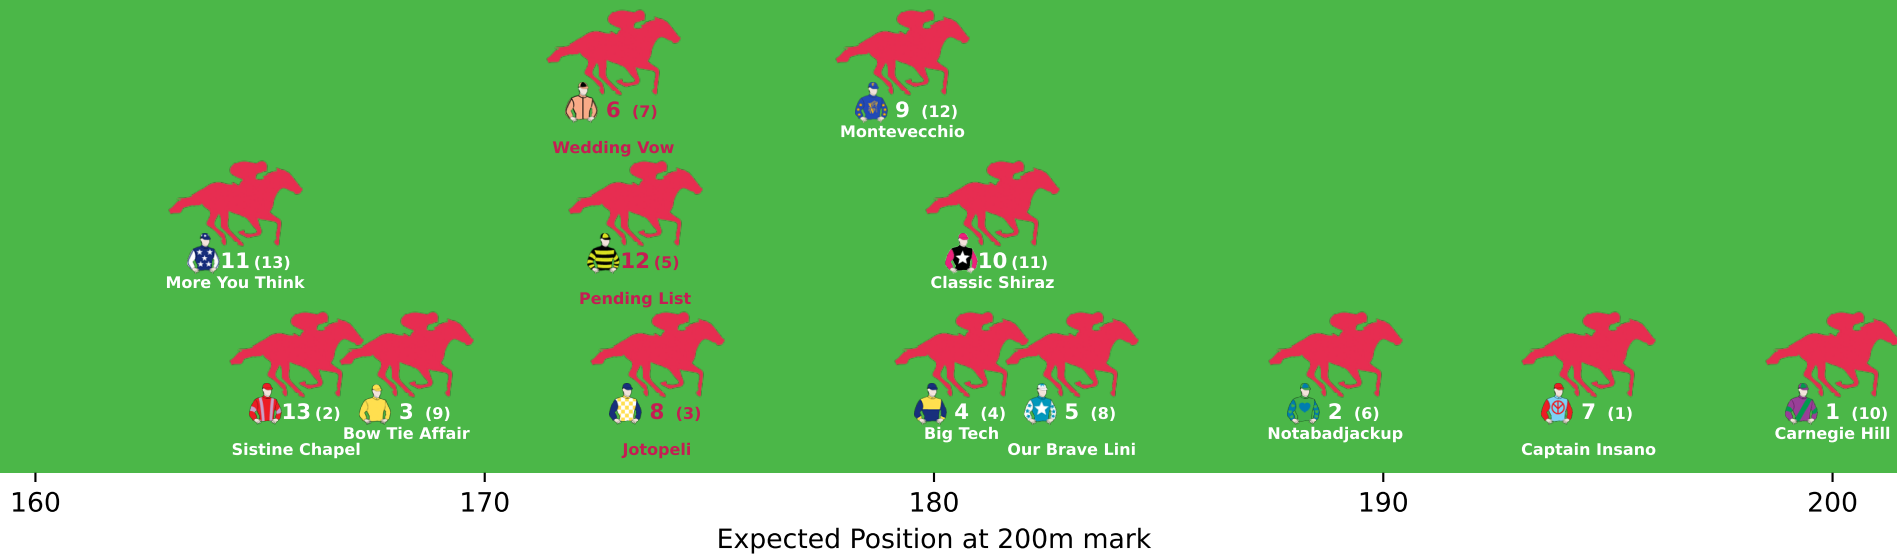

Position Map - Race 2 (1800m) @ Aquis Park Gold Coast on 06-06-2026 01:09PM

● No GPS data available - Average of field used