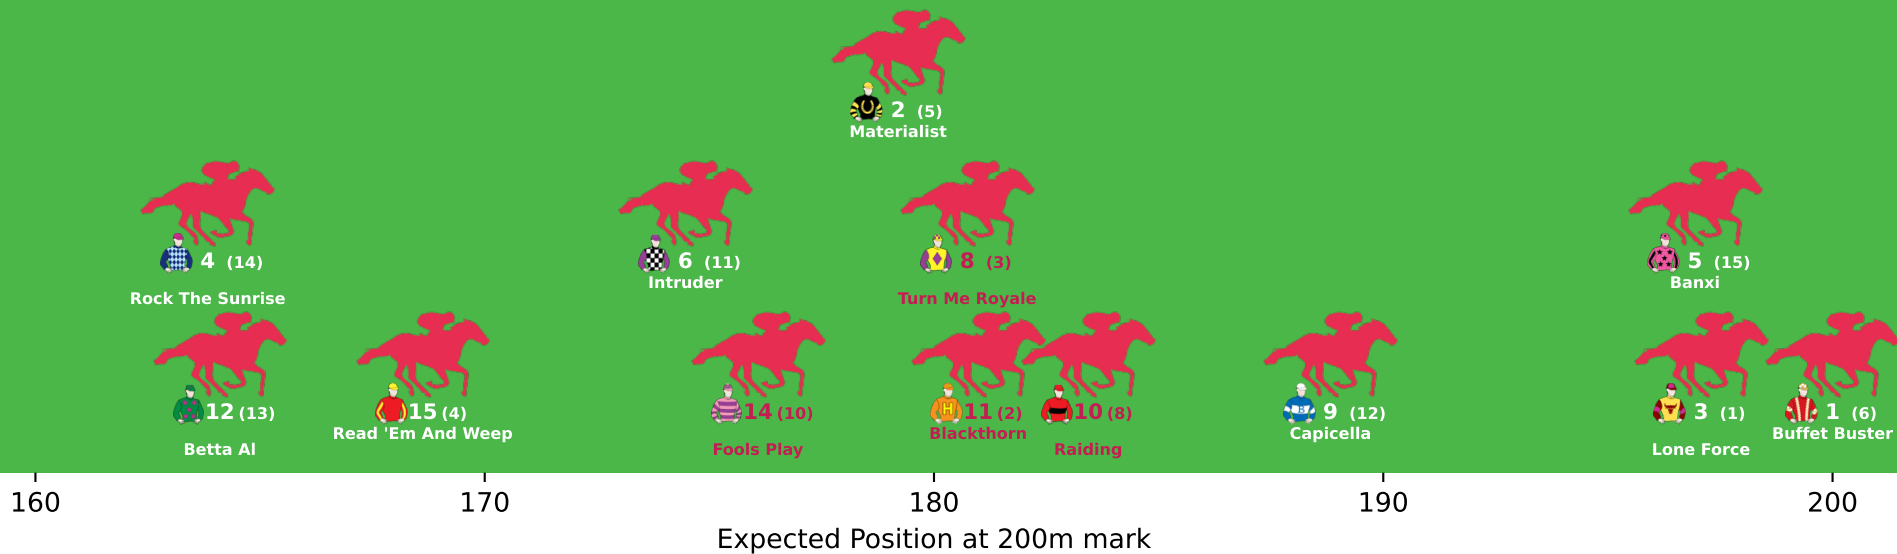

160

170

180

190

200

Expected Position at 200m mark

Position Map - Race 6 (1400m) @ Townsville on 06-06-2026 04:21PM

● No GPS data available - Average of field used

Position Map - Race 7 (1200m) @ Townsville on 06-06-2026 04:59PM

● No GPS data available - Average of field used