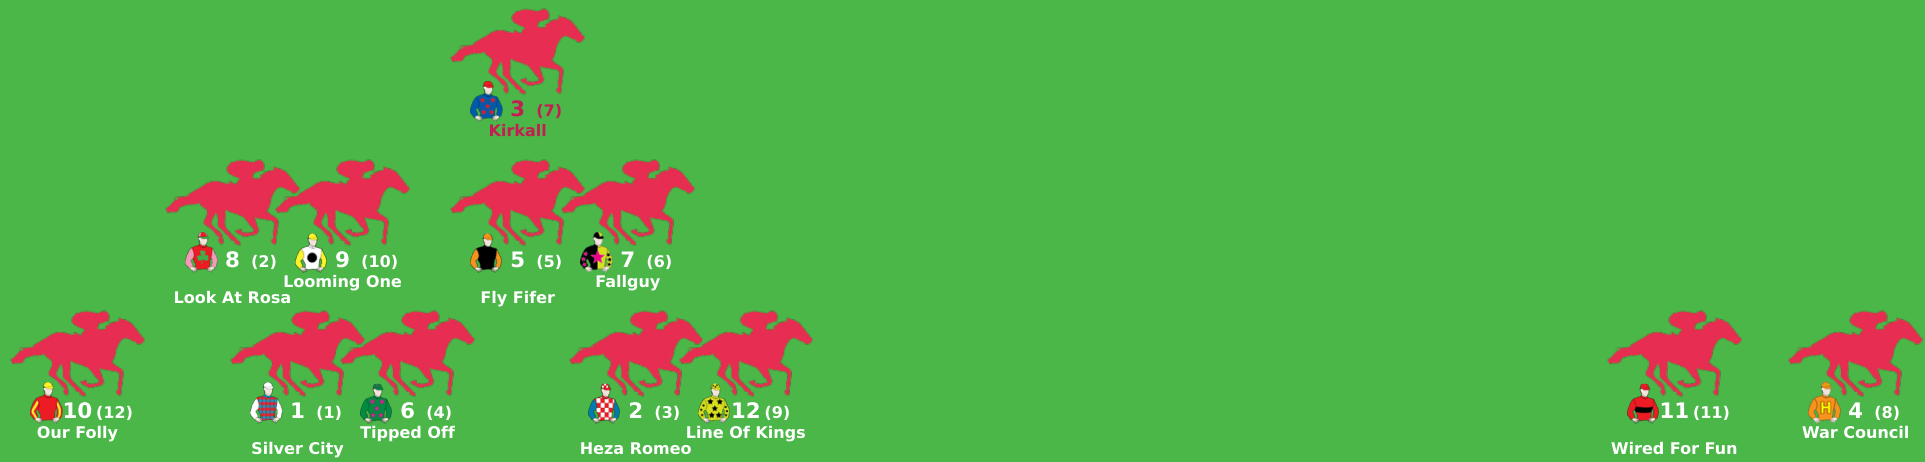

160

170

180

190

200

Expected Position at 200m mark

Position Map - Race 5 (1200m) @ Townsville on 06-06-2026 03:42PM

● No GPS data available - Average of field used