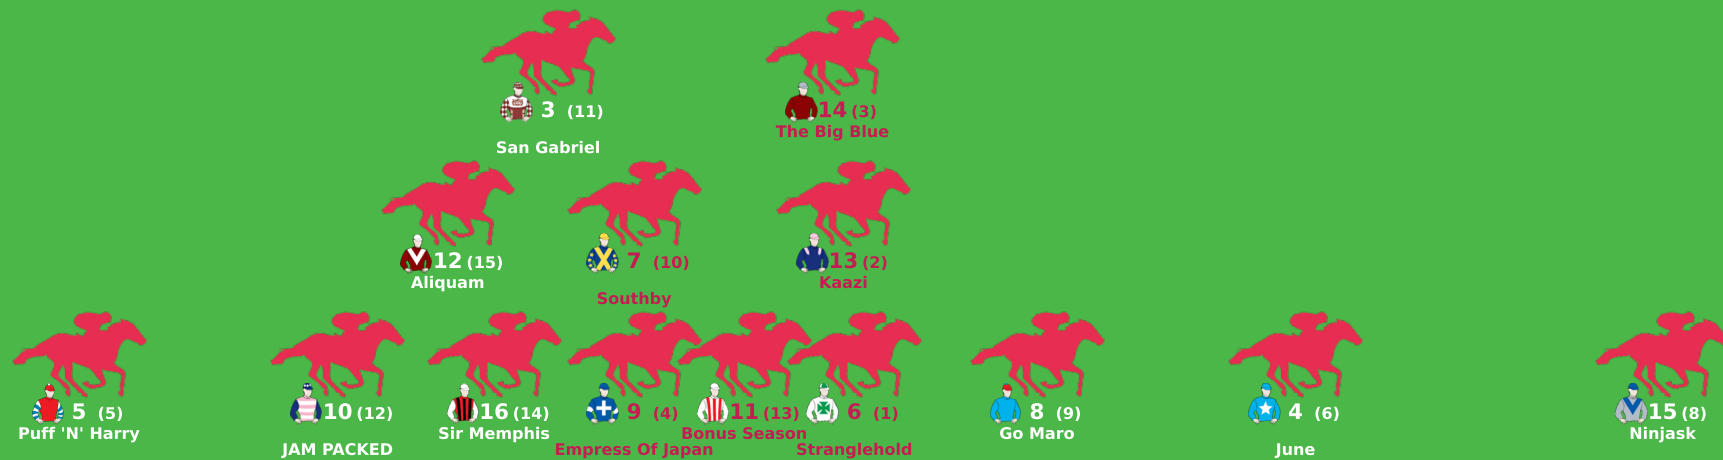

160

170

180

190

200

Expected Position at 200m mark

Position Map - Race 6 (1650m) @ Doomben on 10-06-2026 03:30PM

● No GPS data available - Average of field used