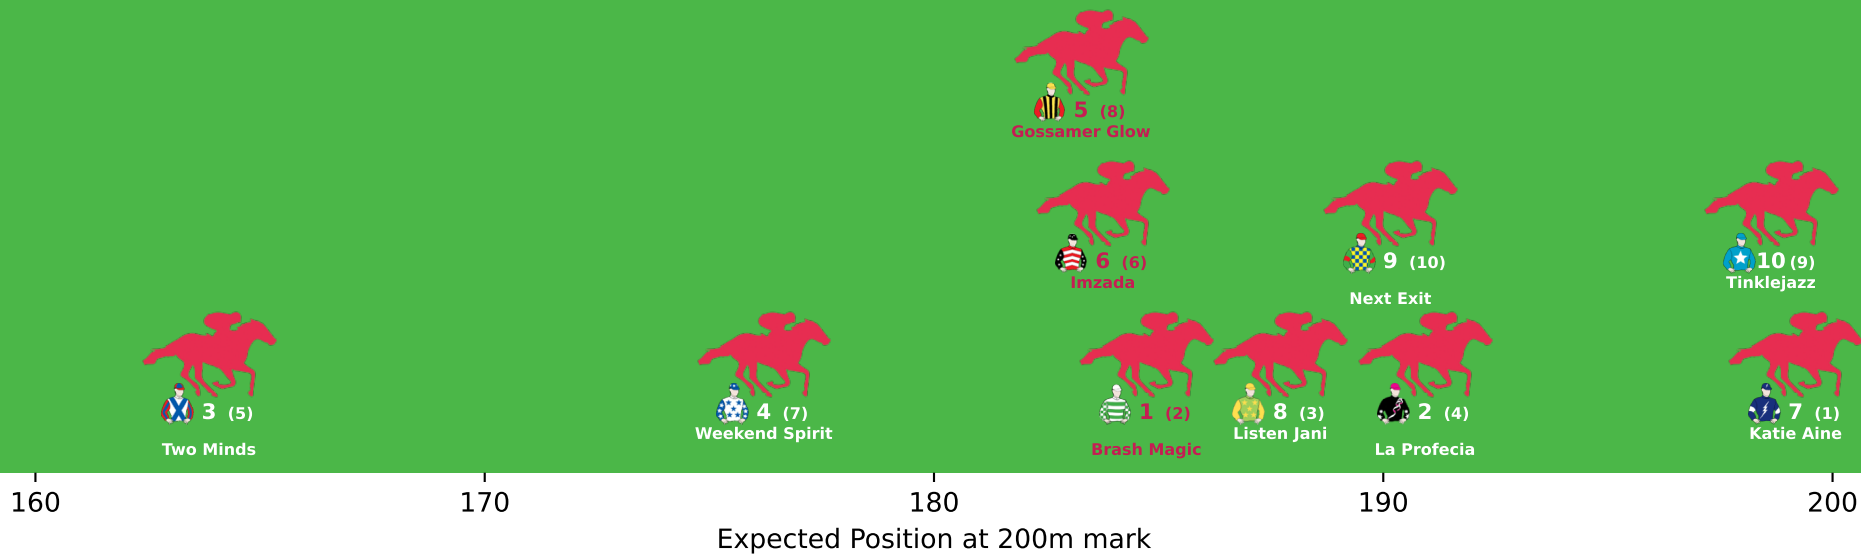

8 (4)
Alkebulan

2 (7)
Kojak

5 (8)
Dust Cloud

4 (5)
Crusader Voyage

3 (2)
Cool Drinks

9 (1)
Rainbow Glitter

10 (3)
Tassorati

7 (6)
Speegle

6 (10)
Saturdays Girl

Position Map - Race 2 (1200m) @ Doomben on 10-06-2026 01:10PM

● No GPS data available - Average of field used

Position Map - Race 3 (1200m) @ Doomben on 10-06-2026 01:45PM

● No GPS data available - Average of field used