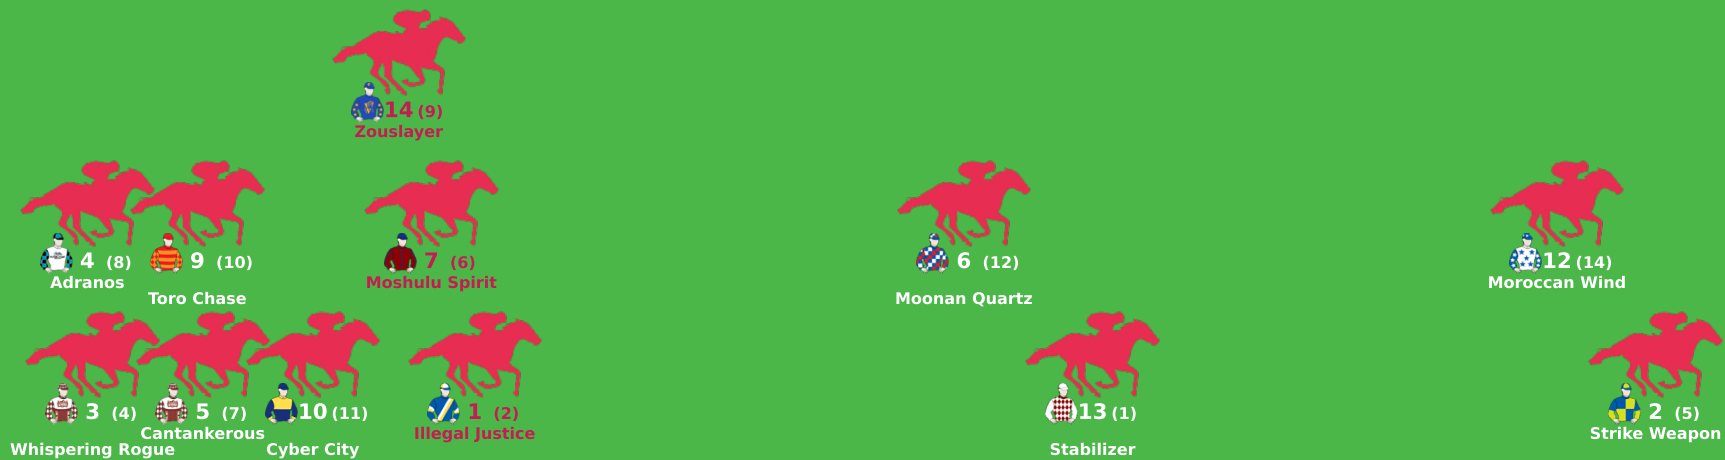

160

170

180

190

200

Expected Position at 200m mark

Position Map - Race 4 (1200m) @ Doomben on 10-06-2026 02:20PM

● No GPS data available - Average of field used