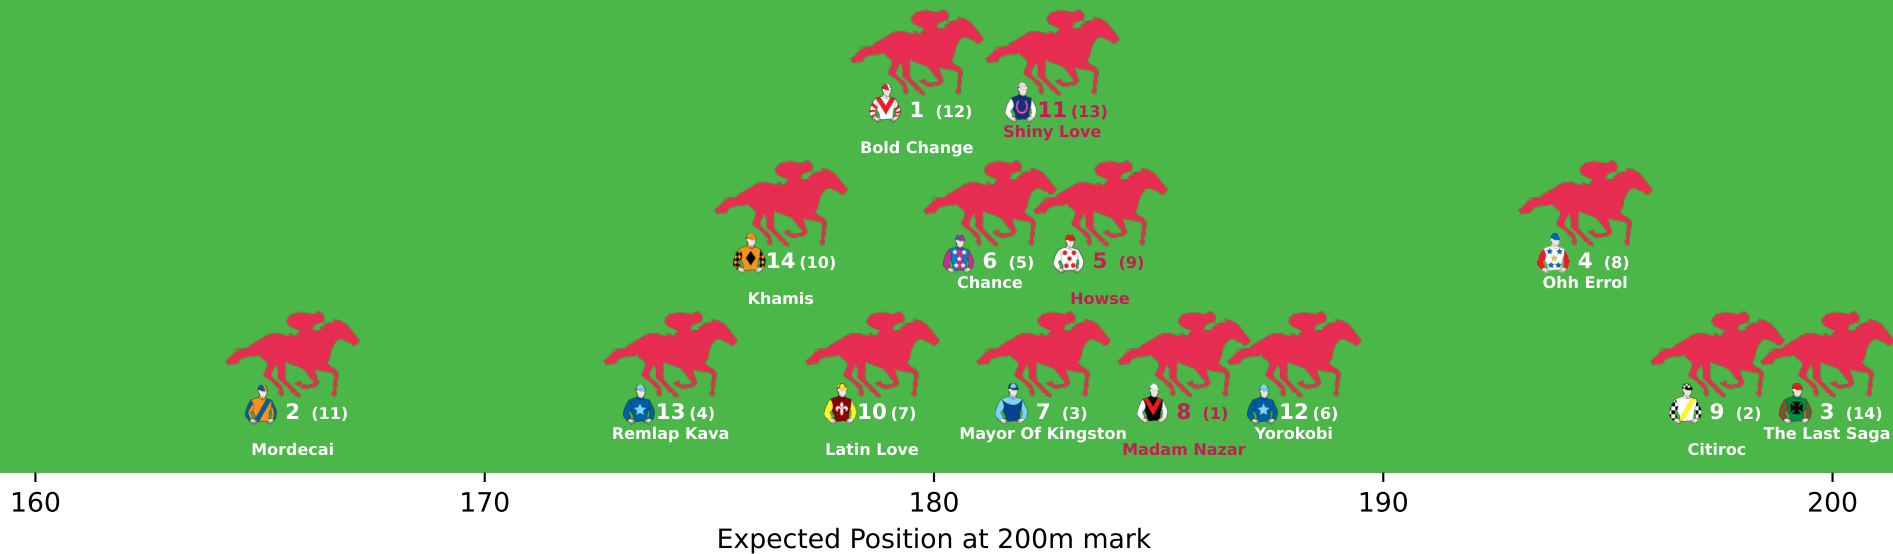

    
 **8 (7)**  **3 (11)**  **10 (4)**  
**Heroic Talent** **Exodas** **Belvedere Miss**

160

170

180

190

200

Expected Position at 200m mark

# Position Map - Race 7 (1560m) @ Mackay on 11-06-2026 03:52PM

● No GPS data available - Average of field used

Position Map - Race 8 (1050m) @ Mackay on 11-06-2026 04:27PM