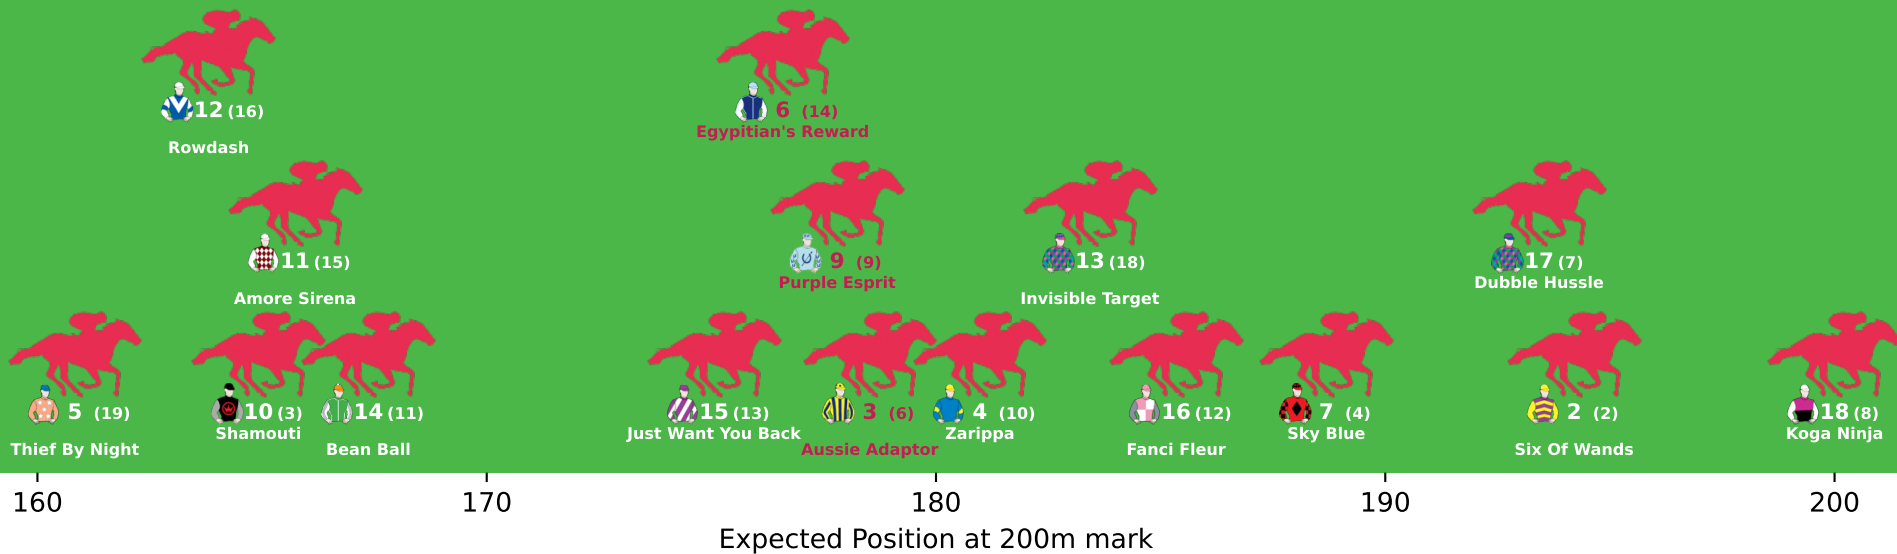

4 (1)

Nasiron

160

170

180

190

200

Expected Position at 200m mark

Position Map - Race 2 (800m) @ Picklebet Park Warwick on 13-06-2026 02:12PM

Position Map - Race 3 (1200m) @ Picklebet Park Warwick on 13-06-2026 02:48PM

Position Map - Race 4 (1100m) @ Picklebet Park Warwick on 13-06-2026 03:29PM

● No GPS data available - Average of field used

Position Map - Race 5 (1500m) @ Picklebet Park Warwick on 13-06-2026 04:07PM