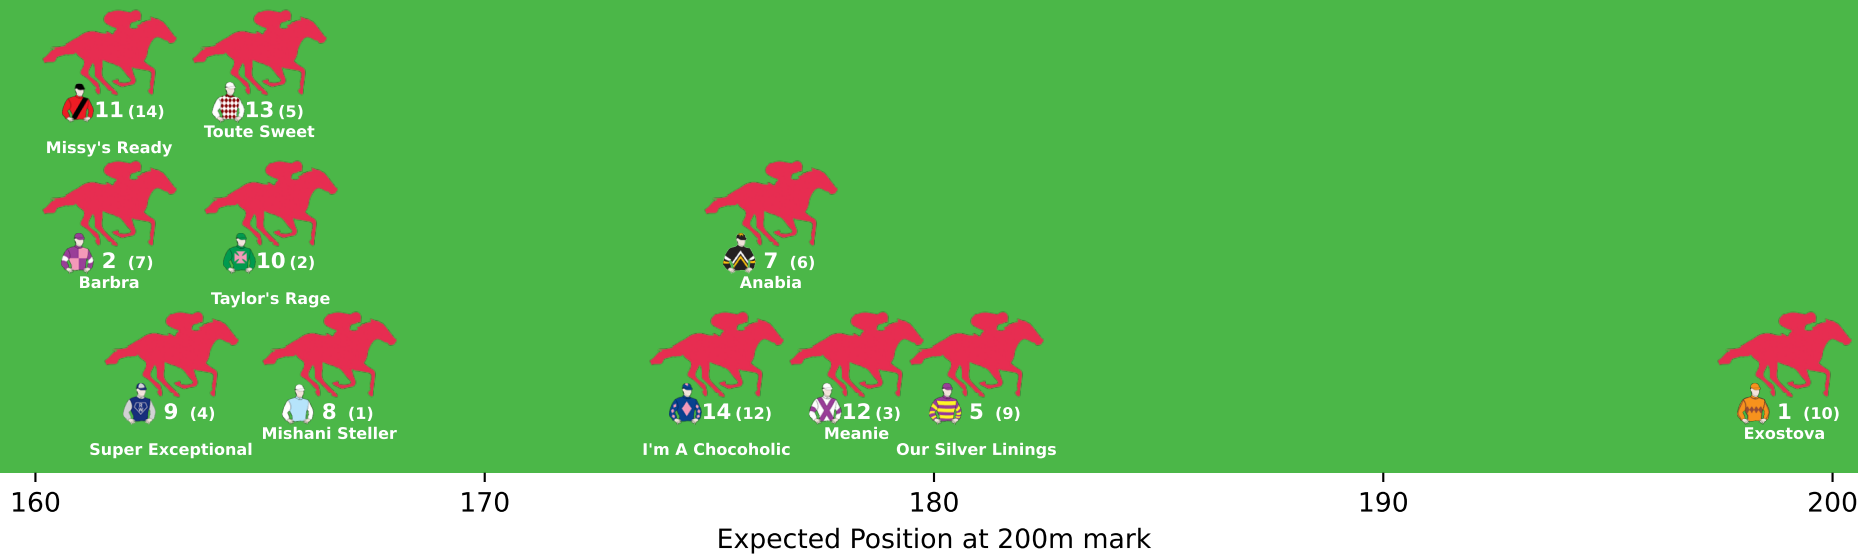

Position Map - Race 2 (800m) @ Picklebet Park Warwick on 13-06-2026 02:12PM