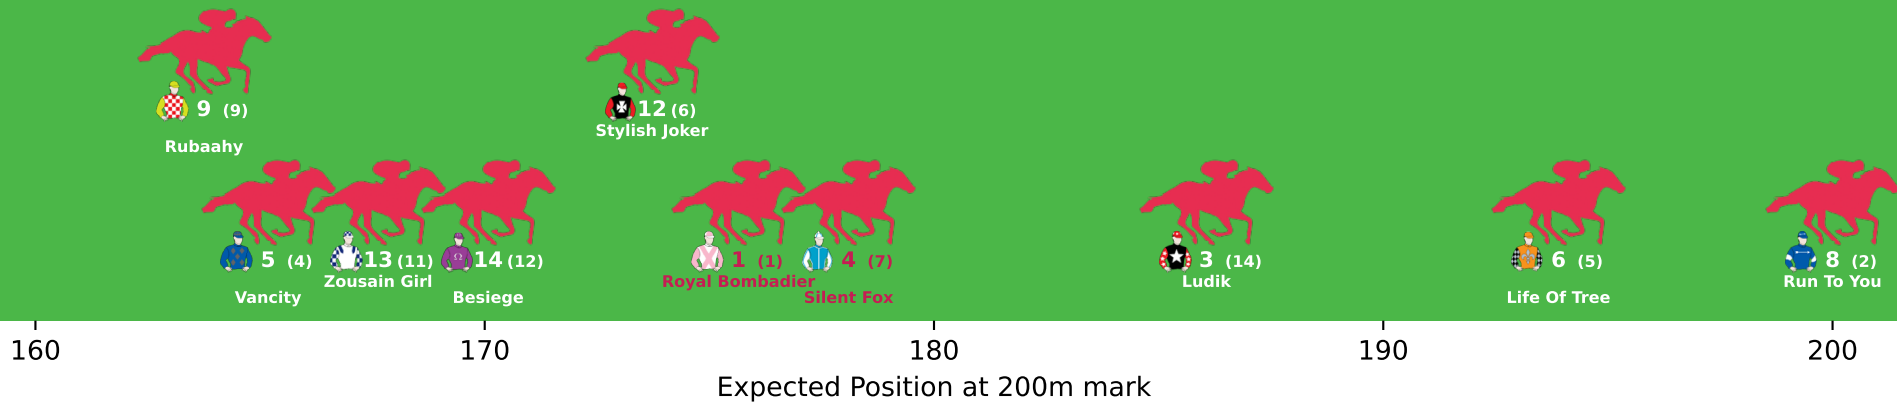

Position Map - Race 1 (1300m) @ Toowoomba on 13-06-2026 05:00PM

● No GPS data available - Average of field used