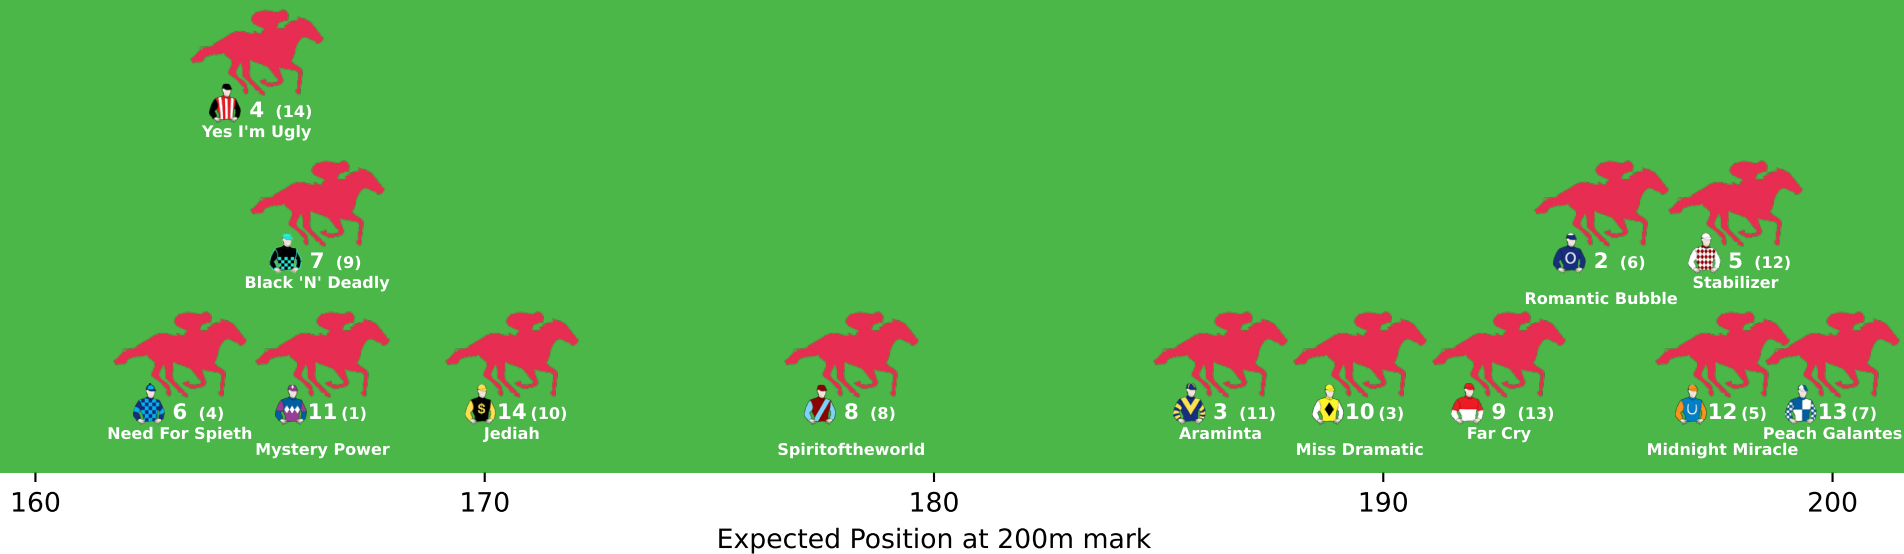

Position Map - Race 1 (1300m) @ Toowoomba on 13-06-2026 05:00PM

● No GPS data available - Average of field used

Position Map - Race 2 (1300m) @ Toowoomba on 13-06-2026 05:35PM

Position Map - Race 3 (1000m) @ Toowoomba on 13-06-2026 06:12PM

Position Map - Race 4 (1110m) @ Toowoomba on 13-06-2026 06:50PM

● No GPS data available - Average of field used

6 (9)

Dreamwriter

9 (2)

Beau's Girl

8 (11)

Spirit Fox