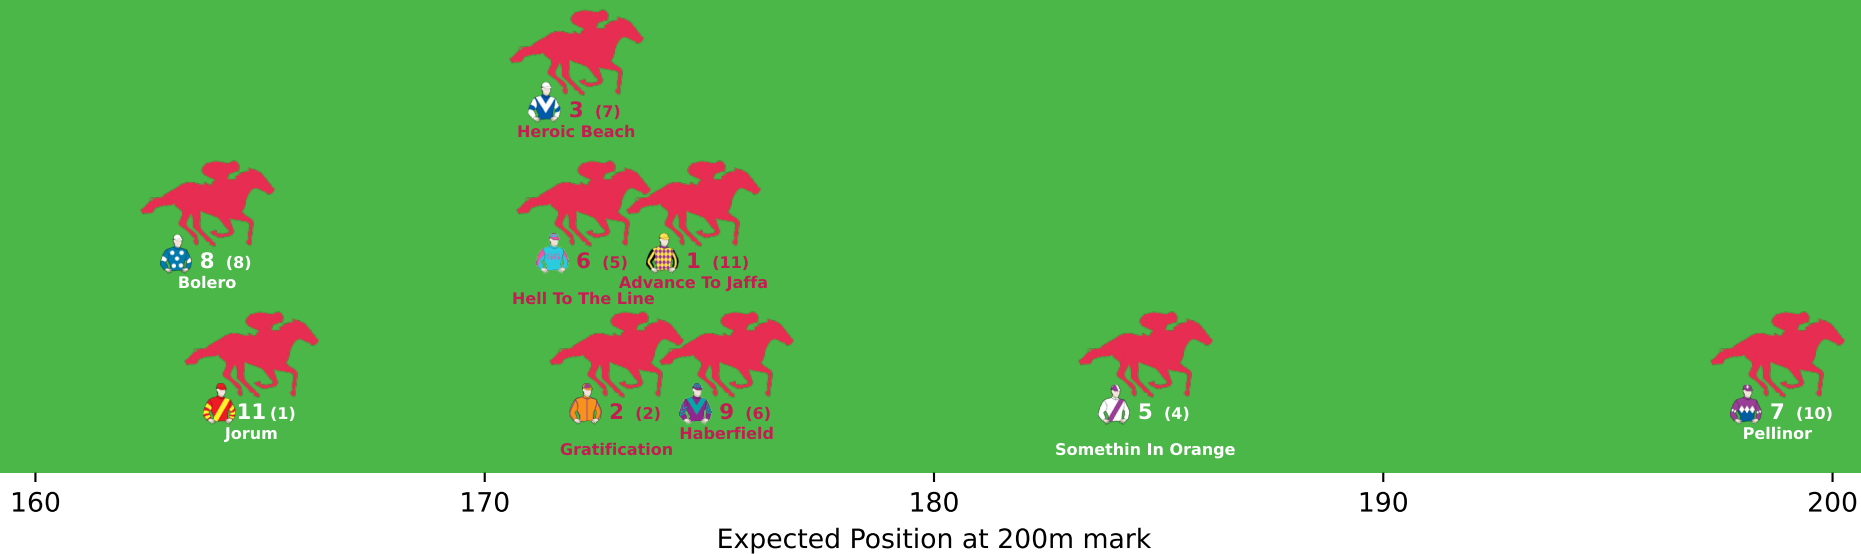

Marenaro

3 (11)

Grey Northern

8 (14)

Brooklyn Daisy

Position Map - Race 6 (2020m) @ Toowoomba on 13-06-2026 07:56PM

● No GPS data available - Average of field used

Position Map - Race 7 (1210m) @ Toowoomba on 13-06-2026 08:27PM

● No GPS data available - Average of field used

Position Map - Race 8 (1210m) @ Toowoomba on 13-06-2026 08:57PM

● No GPS data available - Average of field used

160

170

180

190

200

Expected Position at 200m mark

8 (8)

Picka Poppy

5 (9)

Lady Barbarossa

3 (11)

Markham Miss

2 (7)