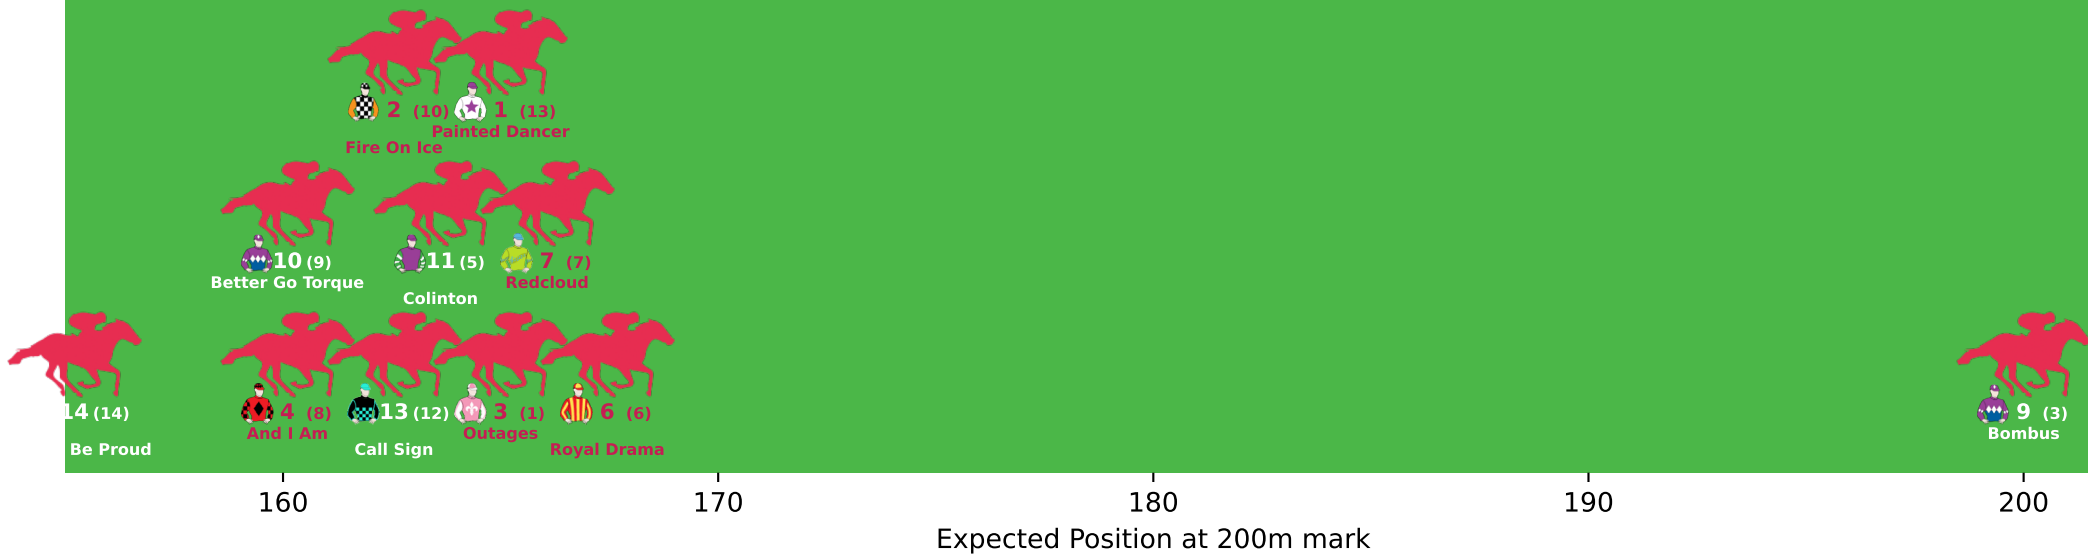

Position Map - Race 7 (1210m) @ Toowoomba on 13-06-2026 08:27PM

● No GPS data available - Average of field used