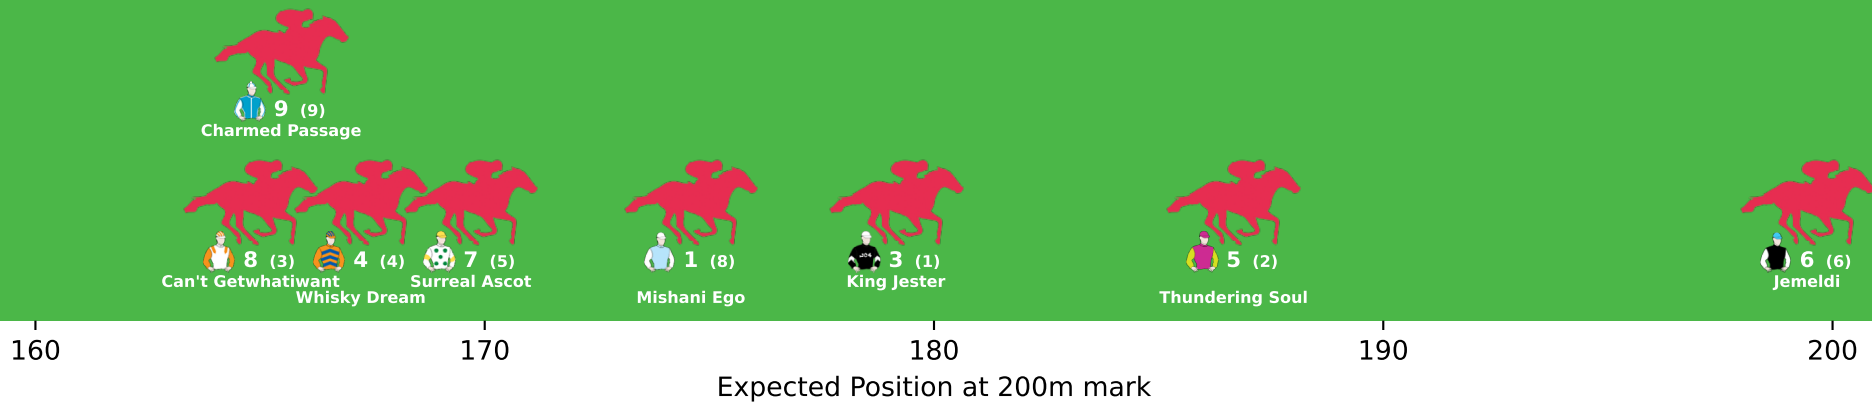

Position Map - Race 4 (1110m) @ Toowoomba on 13-06-2026 06:50PM

● No GPS data available - Average of field used

6 (9)

Dreamwriter

9 (2)

Beau's Girl

8 (11)

Spirit Fox