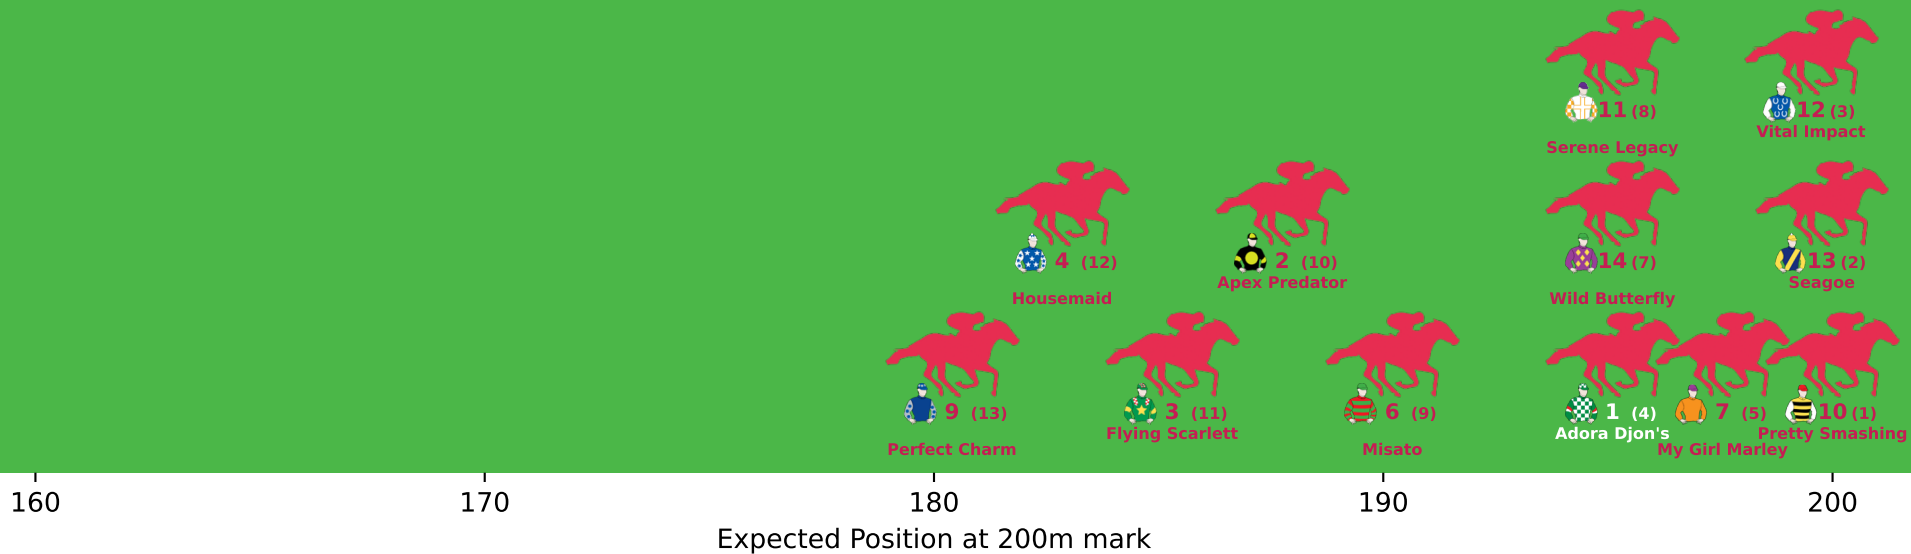

Position Map - Race 1 (1200m) @ Doomben on 17-06-2026 12:32PM

● No GPS data available - Average of field used

Position Map - Race 2 (1200m) @ Doomben on 17-06-2026 01:07PM

● No GPS data available - Average of field used

160

170

180

190

200

Expected Position at 200m mark

Position Map - Race 5 (1200m) @ Doomben on 17-06-2026 02:53PM

● No GPS data available - Average of field used