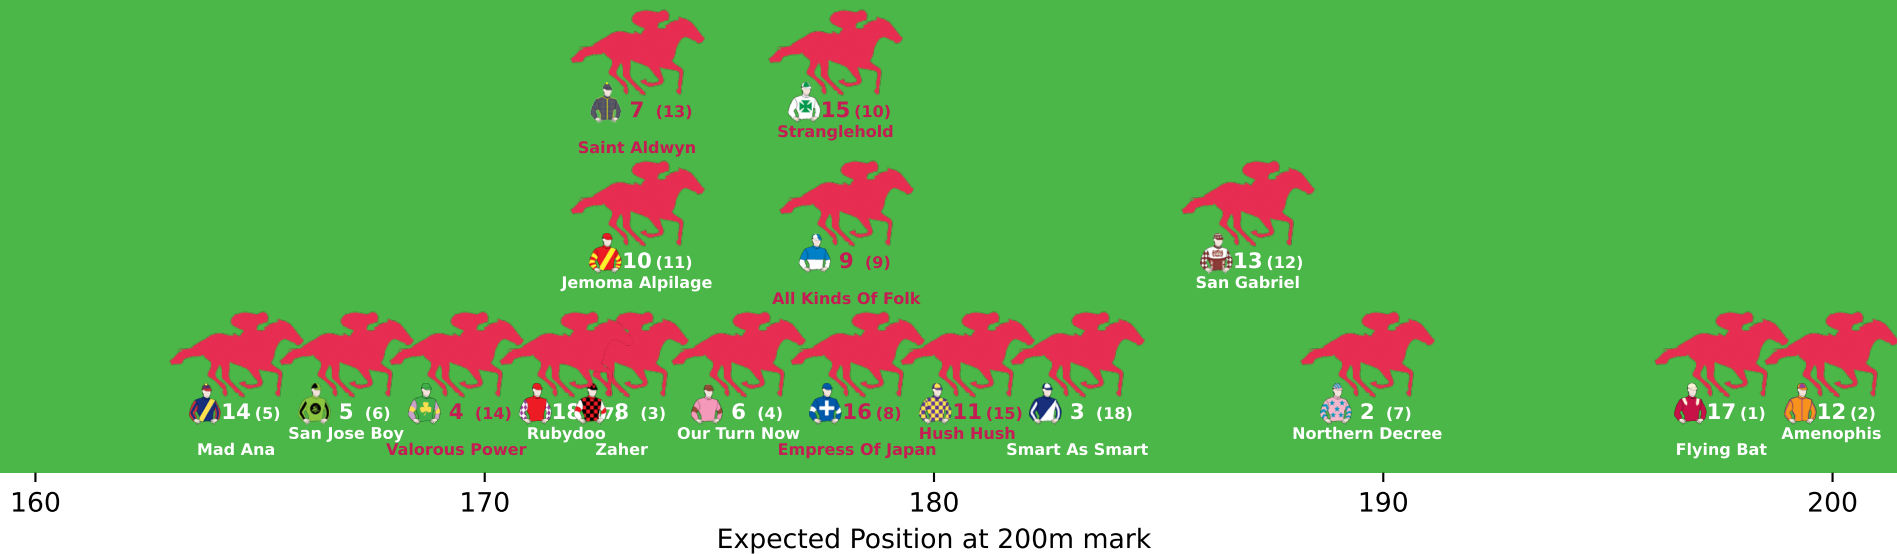

160

170

180

190

200

Expected Position at 200m mark

Position Map - Race 5 (1200m) @ Doomben on 17-06-2026 02:53PM

● No GPS data available - Average of field used

Position Map - Race 6 (1650m) @ Doomben on 17-06-2026 03:28PM

● No GPS data available - Average of field used

Position Map - Race 7 (1650m) @ Doomben on 17-06-2026 04:03PM

● No GPS data available - Average of field used