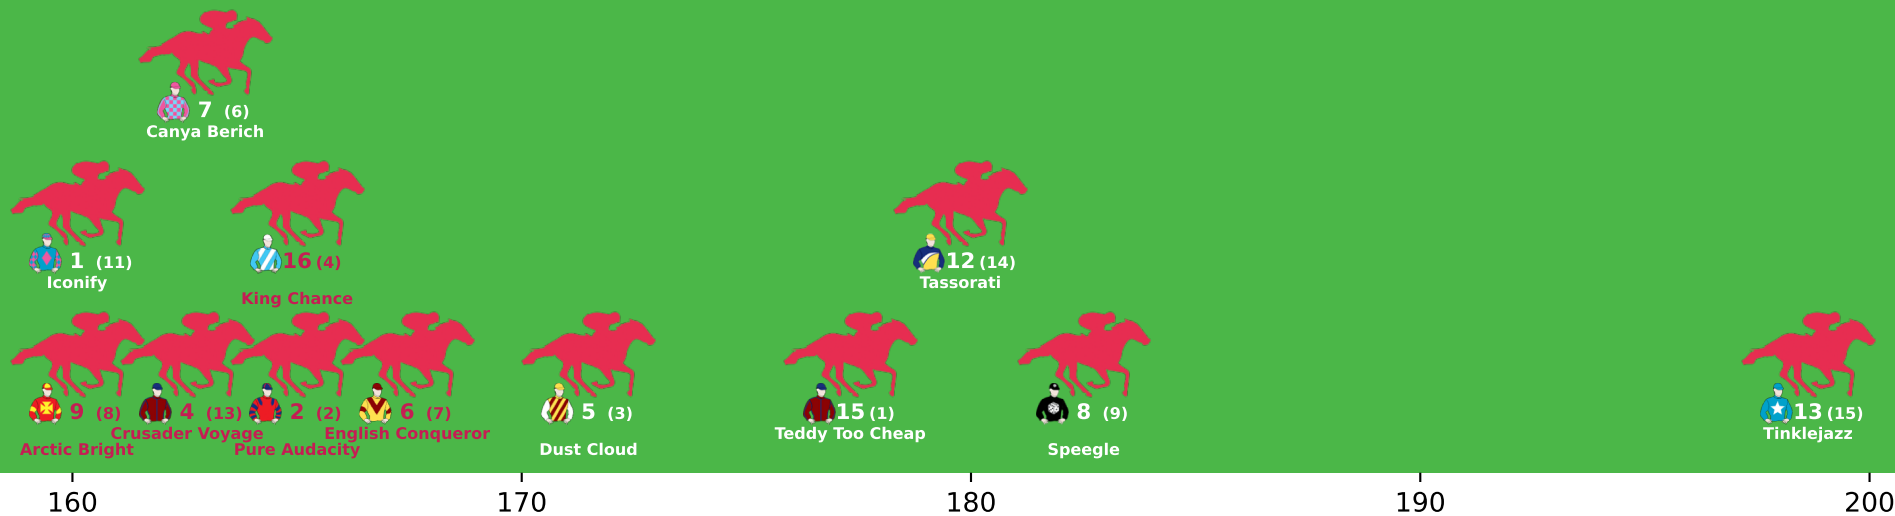

Position Map - Race 1 (1200m) @ Doomben on 17-06-2026 12:32PM

● No GPS data available - Average of field used

Position Map - Race 2 (1200m) @ Doomben on 17-06-2026 01:07PM

● No GPS data available - Average of field used

Position Map - Race 3 (1350m) @ Doomben on 17-06-2026 01:42PM

● No GPS data available - Average of field used

Expected Position at 200m mark

Position Map - Race 4 (1200m) @ Doomben on 17-06-2026 02:18PM

● No GPS data available - Average of field used

160

170

180

190

200

Expected Position at 200m mark

Position Map - Race 5 (1200m) @ Doomben on 17-06-2026 02:53PM

● No GPS data available - Average of field used

Position Map - Race 8 (1350m) @ Doomben on 17-06-2026 04:34PM

● No GPS data available - Average of field used