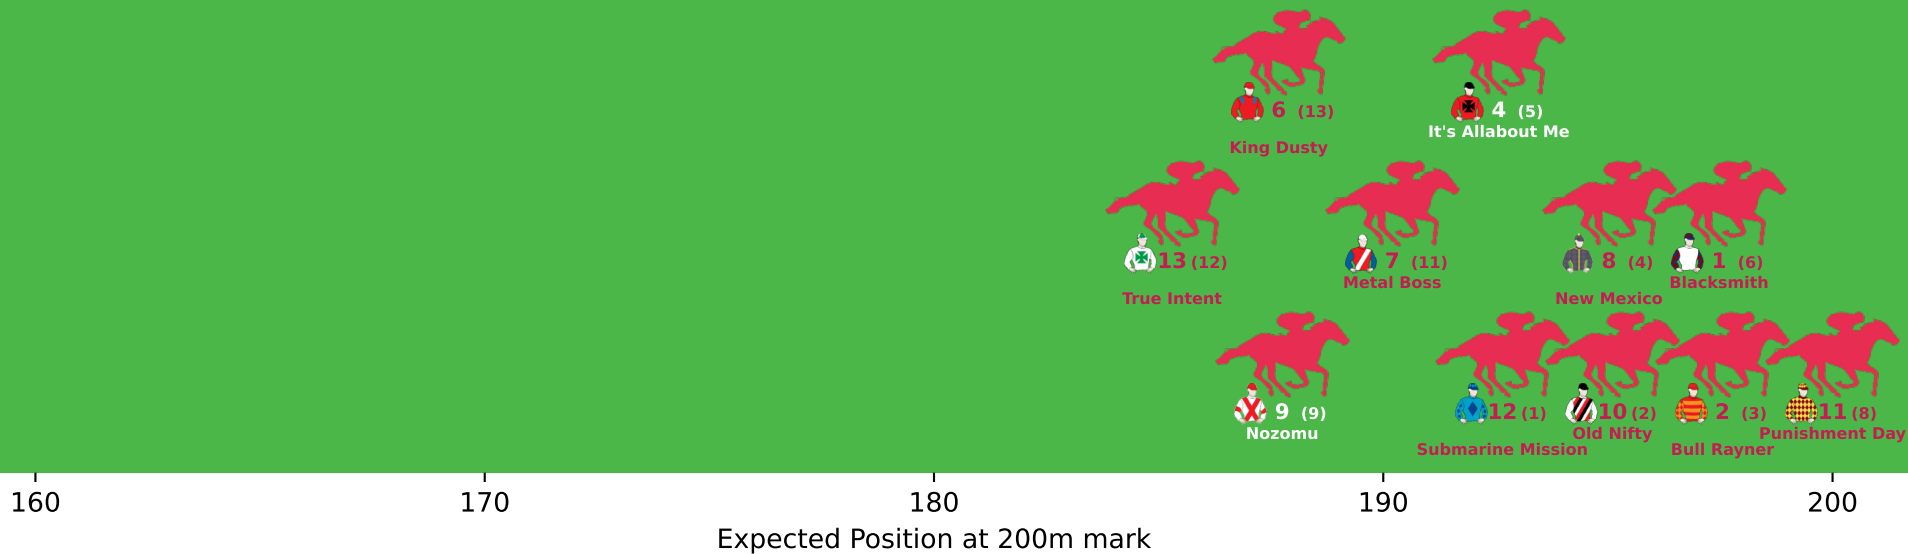

Position Map - Race 1 (1200m) @ Doomben on 17-06-2026 12:32PM

● No GPS data available - Average of field used

Position Map - Race 2 (1200m) @ Doomben on 17-06-2026 01:07PM

● No GPS data available - Average of field used

160

170

180

190

200

Expected Position at 200m mark

Position Map - Race 5 (1200m) @ Doomben on 17-06-2026 02:53PM

● No GPS data available - Average of field used