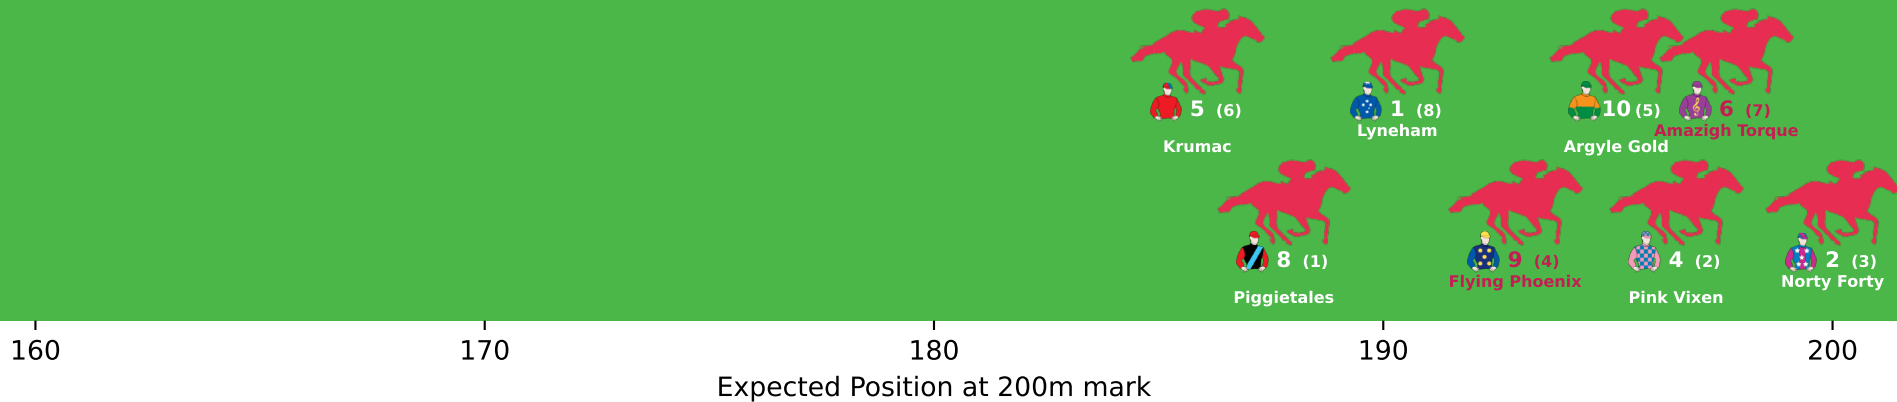

Position Map - Race 3 (1708m) @ Aquis Park Gold Coast on 20-06-2026 01:09PM

● No GPS data available - Average of field used