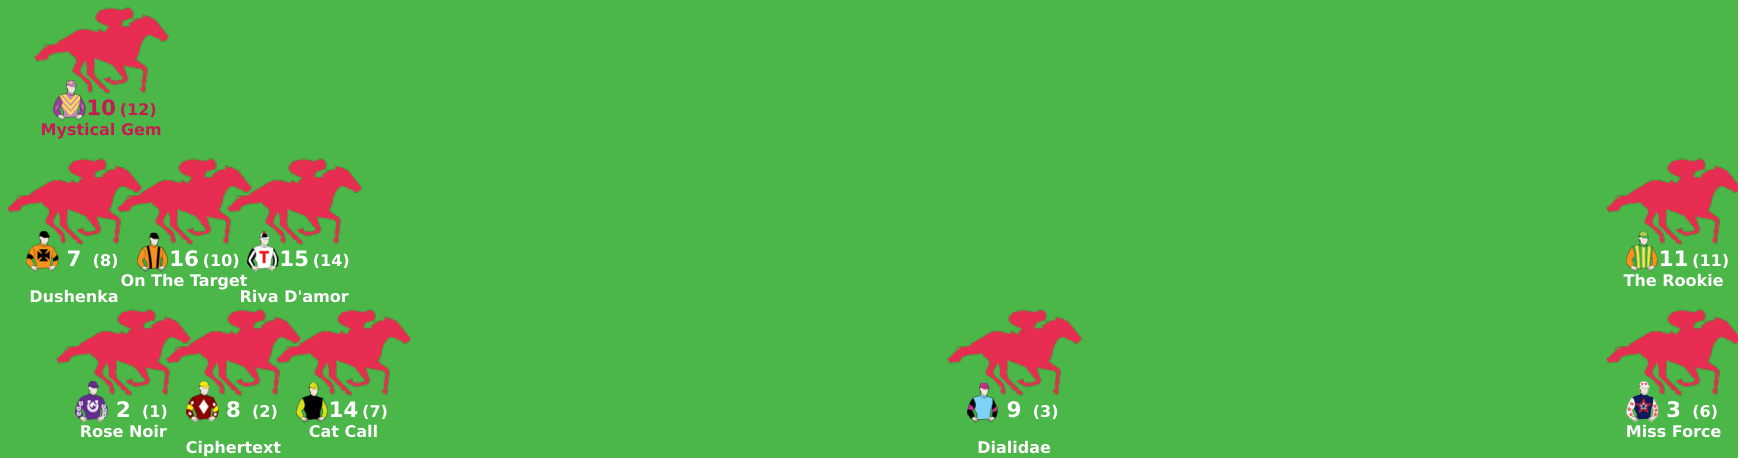

170

180

190

200

Expected Position at 200m mark

Position Map - Race 7 (1000m) @ Aquis Park Gold Coast on 20-06-2026 03:34PM

● No GPS data available - Average of field used

160