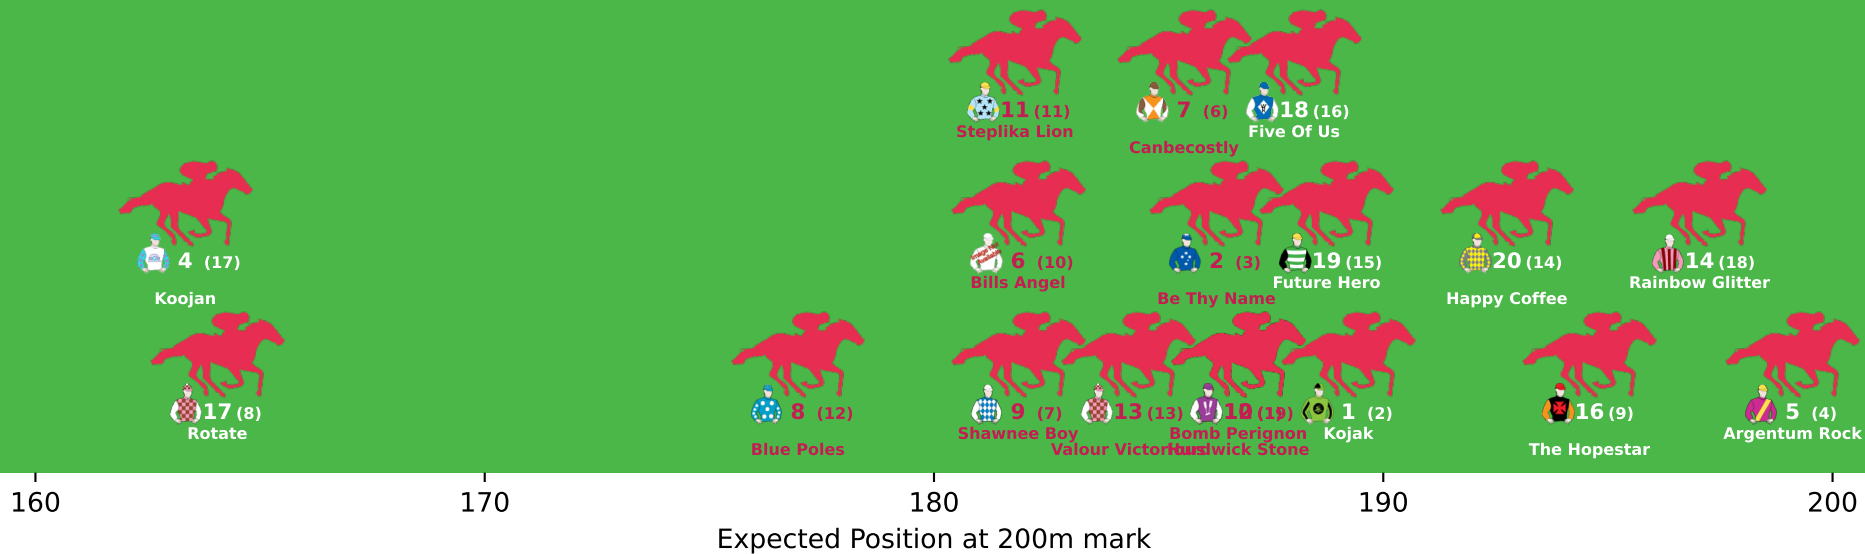

Position Map - Race 4 (1800m) @ Aquis Park Gold Coast on 20-06-2026 01:44PM

● No GPS data available - Average of field used