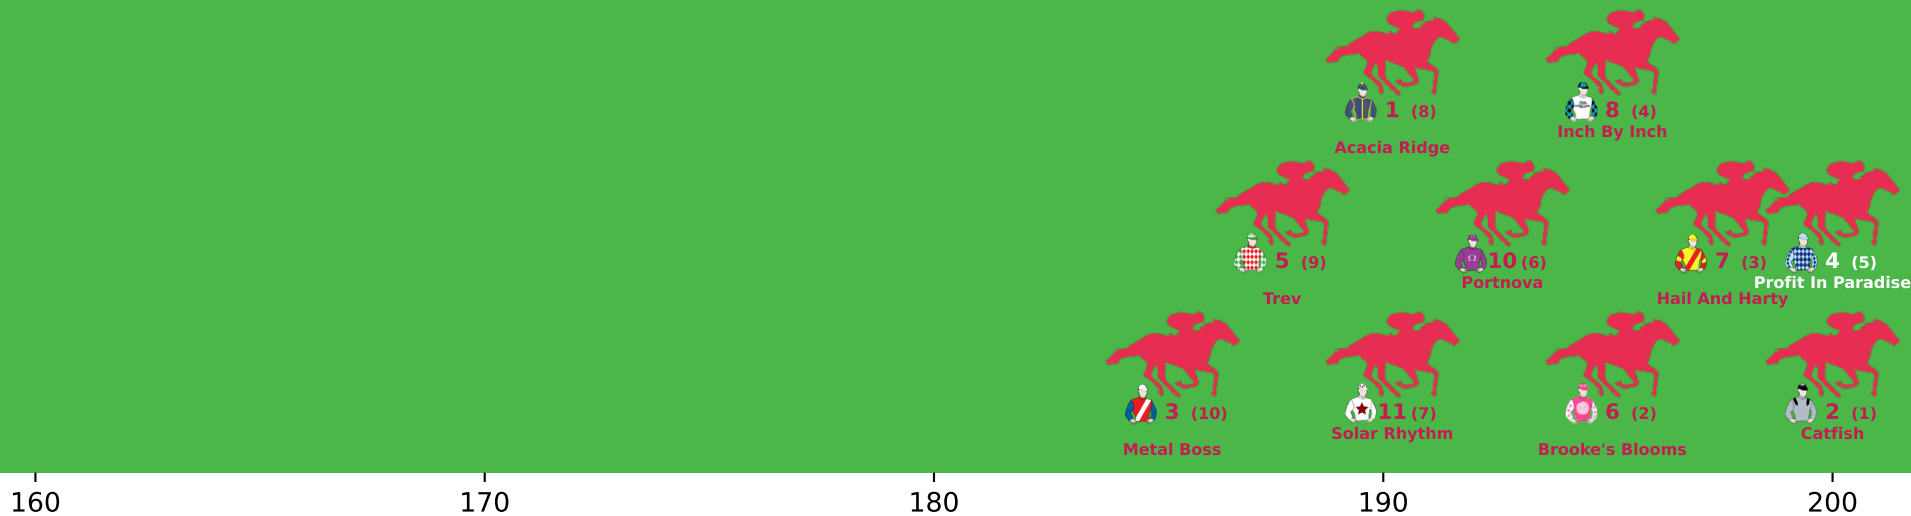

Position Map - Race 1 (1000m) @ Aquis Park Gold Coast on 20-06-2026 11:59AM

● No GPS data available - Average of field used

160

170

180

190

200

Expected Position at 200m mark