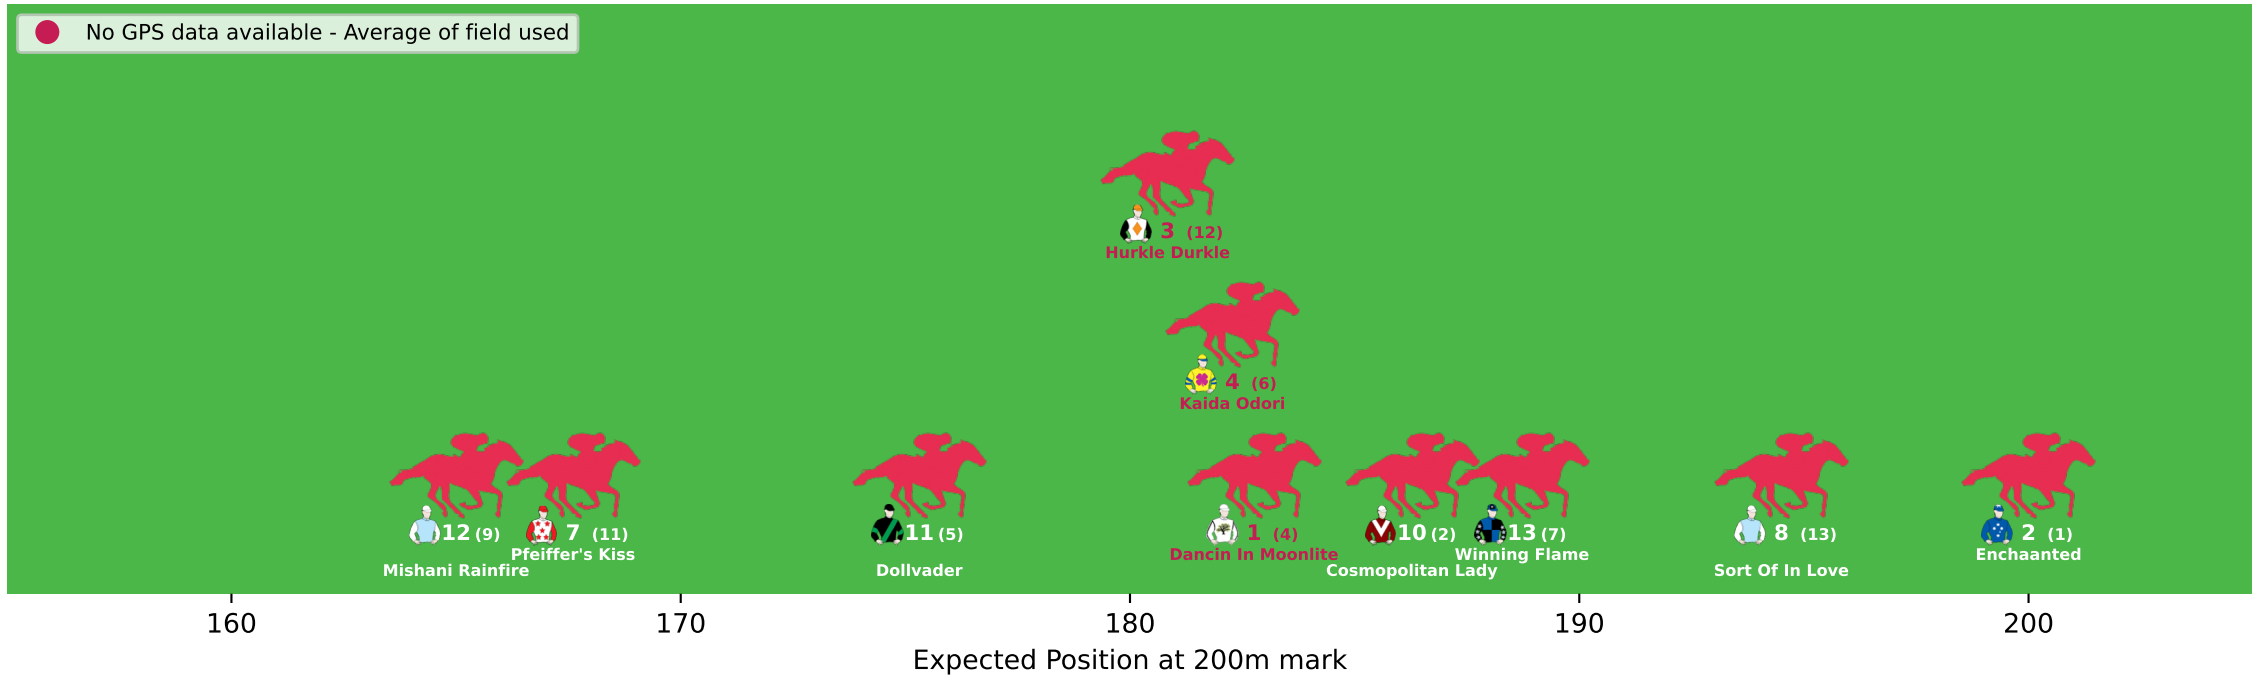

Position Map - Race 4 (1900m) @ Kilcoy on 20-06-2026 01:58PM

Position Map - Race 5 (1500m) @ Kilcoy on 20-06-2026 02:31PM

● No GPS data available - Average of field used

Position Map - Race 6 (1200m) @ Kilcoy on 20-06-2026 03:07PM

Position Map - Race 7 (1200m) @ Kilcoy on 20-06-2026 03:46PM

● No GPS data available - Average of field used

Expected Position at 200m mark

Position Map - Race 8 (1200m) @ Kilcoy on 20-06-2026 04:23PM

Expected Position at 200m mark