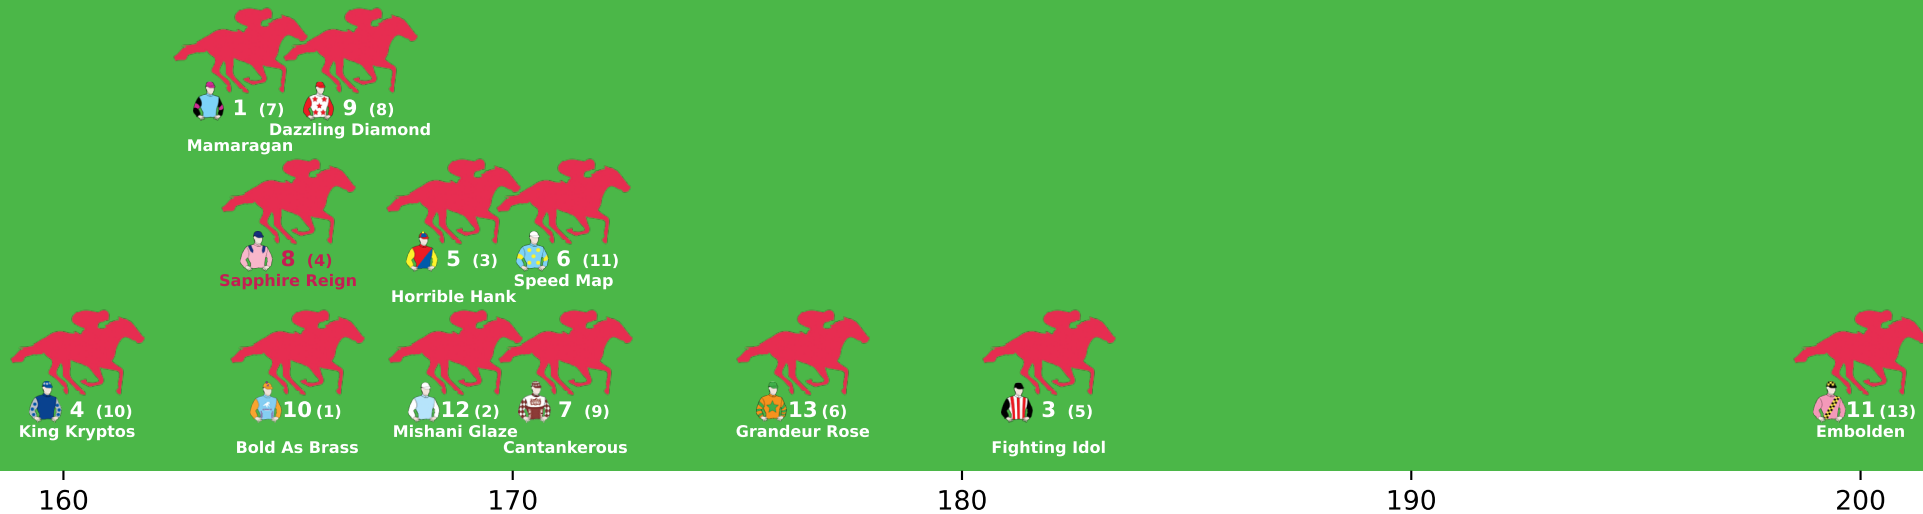

Position Map - Race 4 (1900m) @ Kilcoy on 20-06-2026 01:58PM

Position Map - Race 5 (1500m) @ Kilcoy on 20-06-2026 02:31PM

● No GPS data available - Average of field used

Position Map - Race 6 (1200m) @ Kilcoy on 20-06-2026 03:07PM

Position Map - Race 7 (1200m) @ Kilcoy on 20-06-2026 03:46PM

● No GPS data available - Average of field used

Expected Position at 200m mark

Position Map - Race 8 (1200m) @ Kilcoy on 20-06-2026 04:23PM

Expected Position at 200m mark