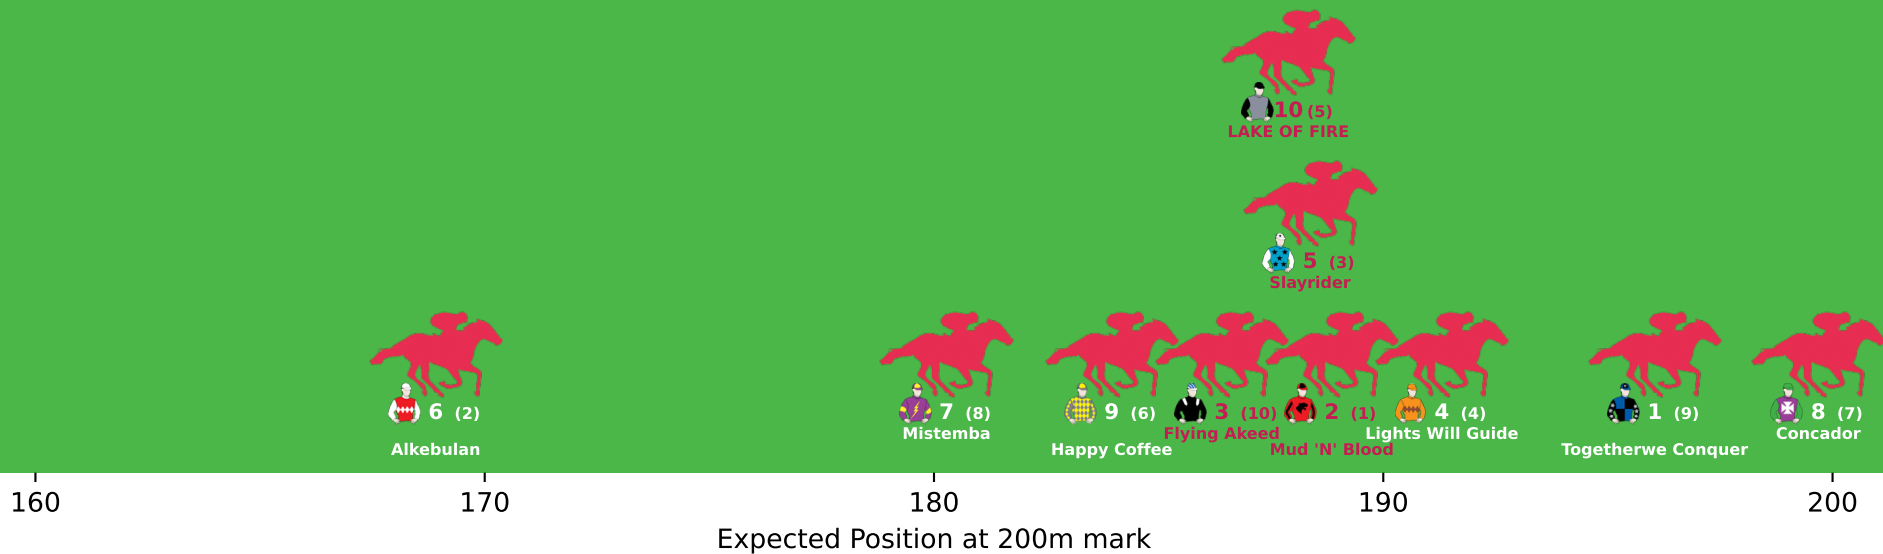

Position Map - Race 1 (1500m) @ Kilcoy on 20-06-2026 12:13PM

● No GPS data available - Average of field used

Position Map - Race 2 (800m) @ Kilcoy on 20-06-2026 12:48PM

● No GPS data available - Average of field used

Position Map - Race 4 (1900m) @ Kilcoy on 20-06-2026 01:58PM

Position Map - Race 5 (1500m) @ Kilcoy on 20-06-2026 02:31PM

● No GPS data available - Average of field used

Position Map - Race 6 (1200m) @ Kilcoy on 20-06-2026 03:07PM

Position Map - Race 7 (1200m) @ Kilcoy on 20-06-2026 03:46PM

● No GPS data available - Average of field used

Expected Position at 200m mark

Position Map - Race 8 (1200m) @ Kilcoy on 20-06-2026 04:23PM

Expected Position at 200m mark