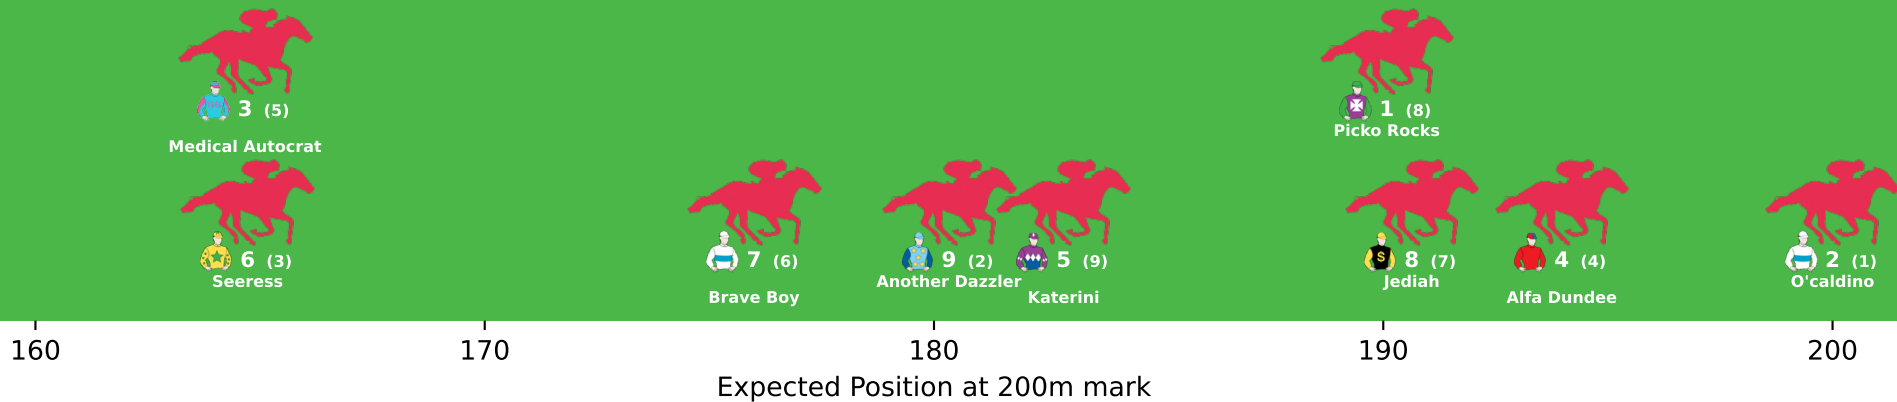

Position Map - Race 1 (1500m) @ Kilcoy on 20-06-2026 12:13PM

● No GPS data available - Average of field used

Position Map - Race 2 (800m) @ Kilcoy on 20-06-2026 12:48PM

● No GPS data available - Average of field used

Position Map - Race 4 (1900m) @ Kilcoy on 20-06-2026 01:58PM

Position Map - Race 5 (1500m) @ Kilcoy on 20-06-2026 02:31PM

● No GPS data available - Average of field used

Position Map - Race 6 (1200m) @ Kilcoy on 20-06-2026 03:07PM

Position Map - Race 7 (1200m) @ Kilcoy on 20-06-2026 03:46PM

● No GPS data available - Average of field used

Expected Position at 200m mark

Position Map - Race 8 (1200m) @ Kilcoy on 20-06-2026 04:23PM

Expected Position at 200m mark