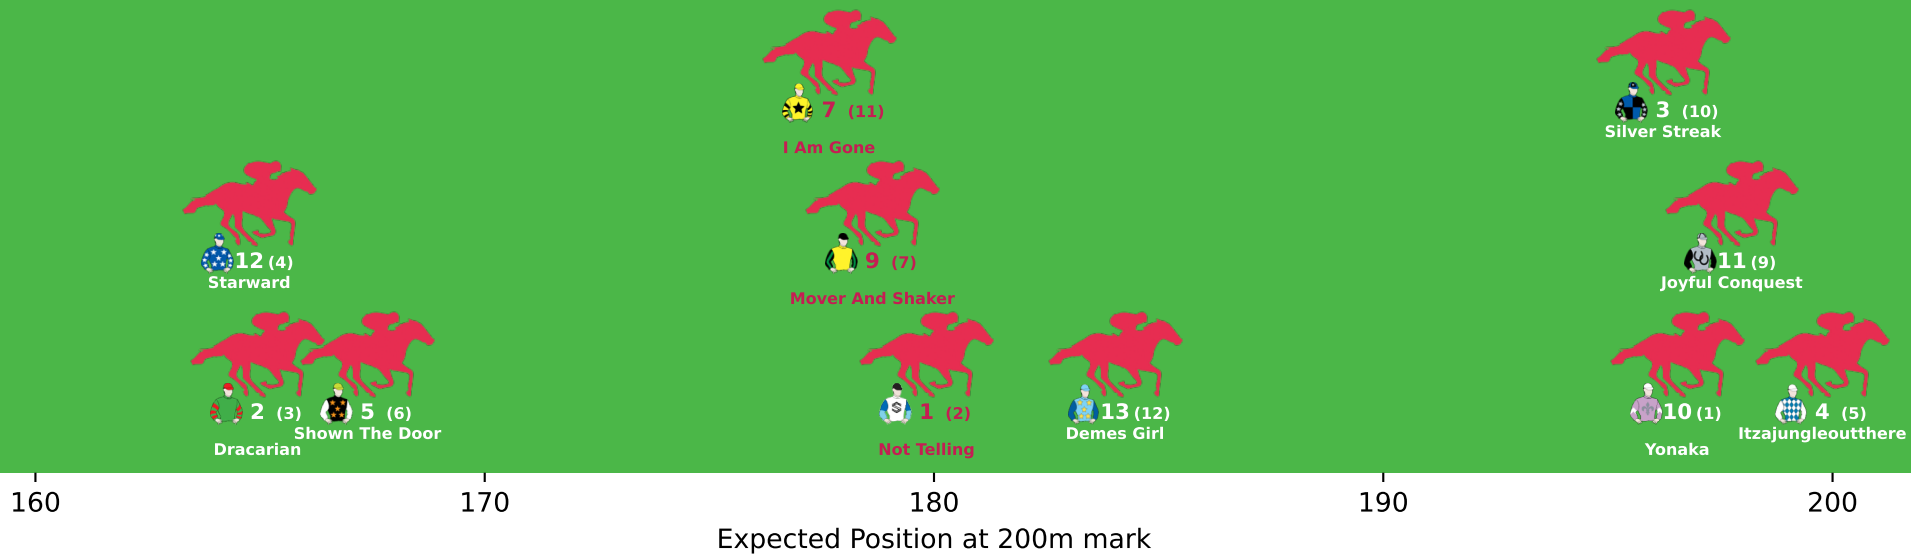

Position Map - Race 1 (1500m) @ Kilcoy on 20-06-2026 12:13PM

● No GPS data available - Average of field used

Position Map - Race 2 (800m) @ Kilcoy on 20-06-2026 12:48PM

● No GPS data available - Average of field used

Position Map - Race 4 (1900m) @ Kilcoy on 20-06-2026 01:58PM

Position Map - Race 5 (1500m) @ Kilcoy on 20-06-2026 02:31PM

● No GPS data available - Average of field used

Position Map - Race 6 (1200m) @ Kilcoy on 20-06-2026 03:07PM

Position Map - Race 7 (1200m) @ Kilcoy on 20-06-2026 03:46PM

● No GPS data available - Average of field used

Expected Position at 200m mark

Position Map - Race 8 (1200m) @ Kilcoy on 20-06-2026 04:23PM

Expected Position at 200m mark