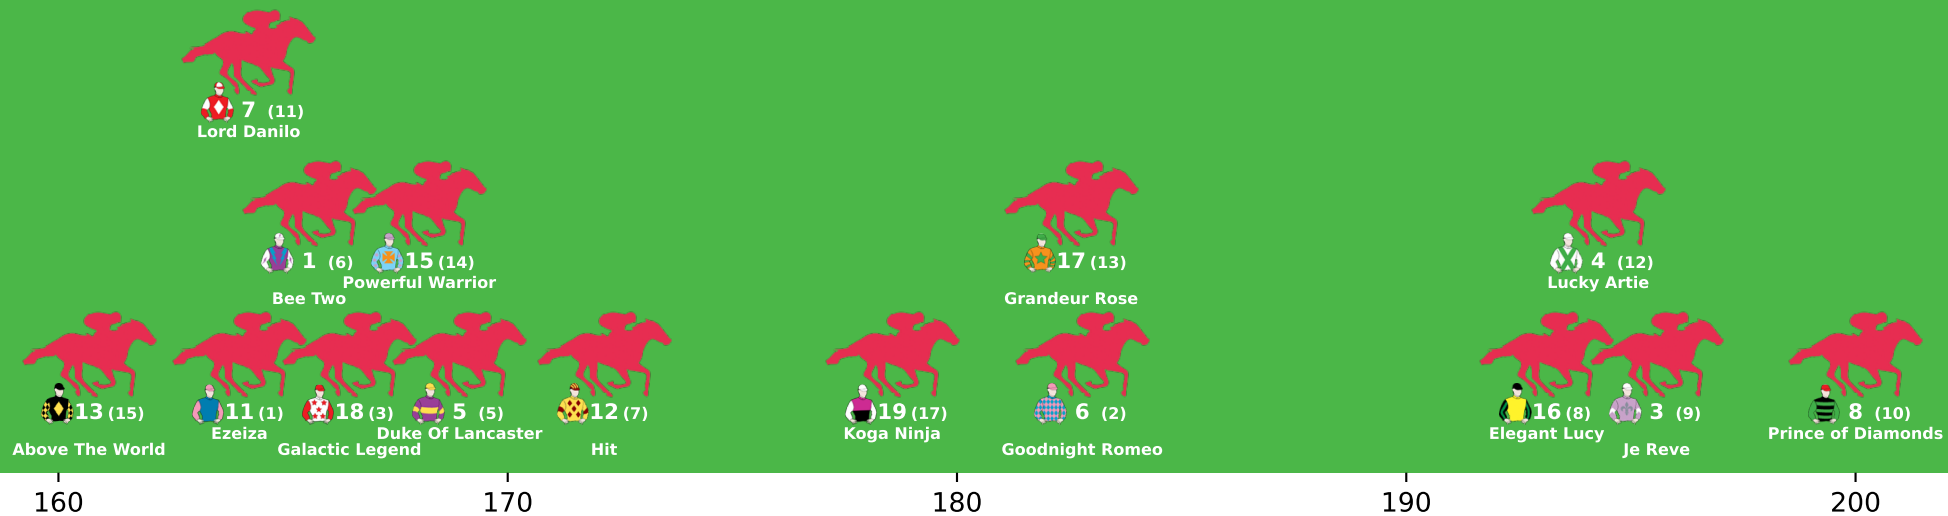

Position Map - Race 4 (1900m) @ Kilcoy on 20-06-2026 01:58PM

Position Map - Race 5 (1500m) @ Kilcoy on 20-06-2026 02:31PM

● No GPS data available - Average of field used

Position Map - Race 6 (1200m) @ Kilcoy on 20-06-2026 03:07PM

Position Map - Race 7 (1200m) @ Kilcoy on 20-06-2026 03:46PM

● No GPS data available - Average of field used

Expected Position at 200m mark

Position Map - Race 8 (1200m) @ Kilcoy on 20-06-2026 04:23PM

Expected Position at 200m mark