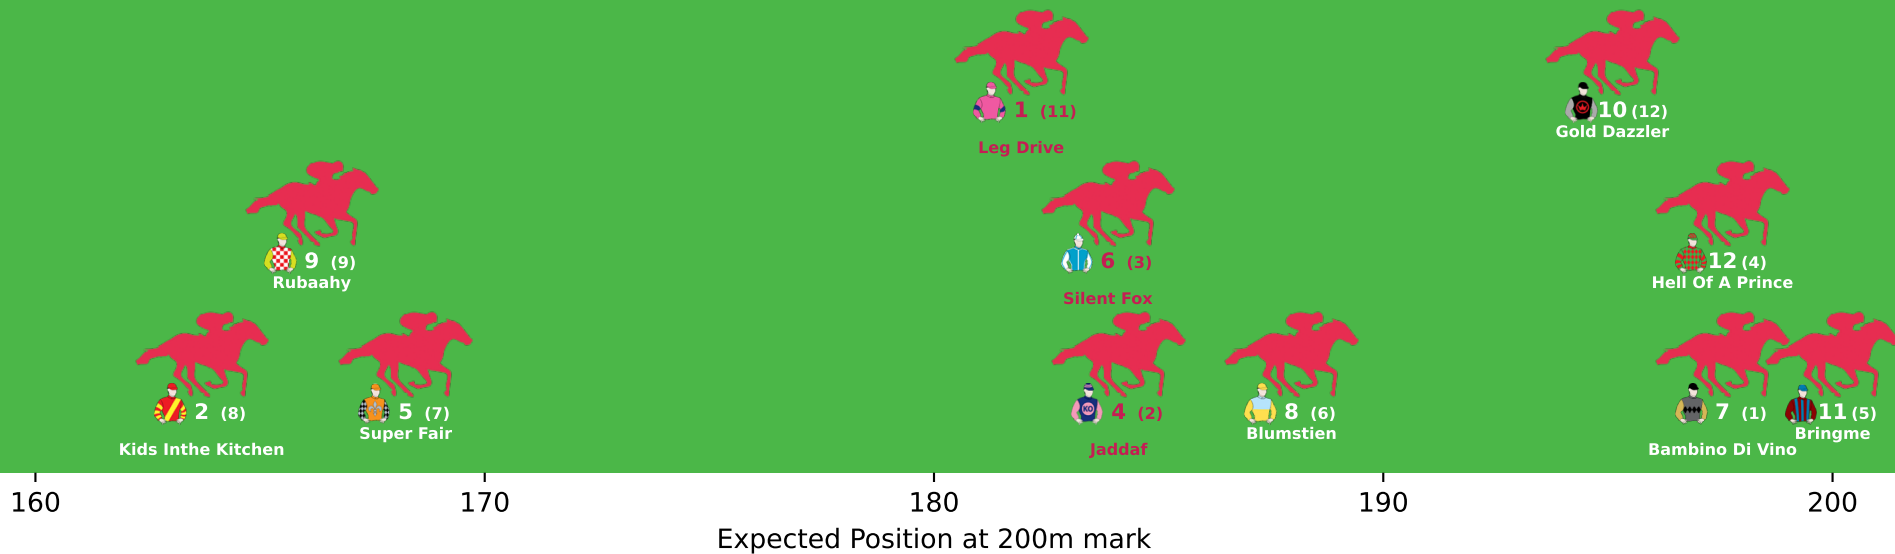

Position Map - Race 4 (1625m) @ Toowoomba on 20-06-2026 06:40PM

● No GPS data available - Average of field used