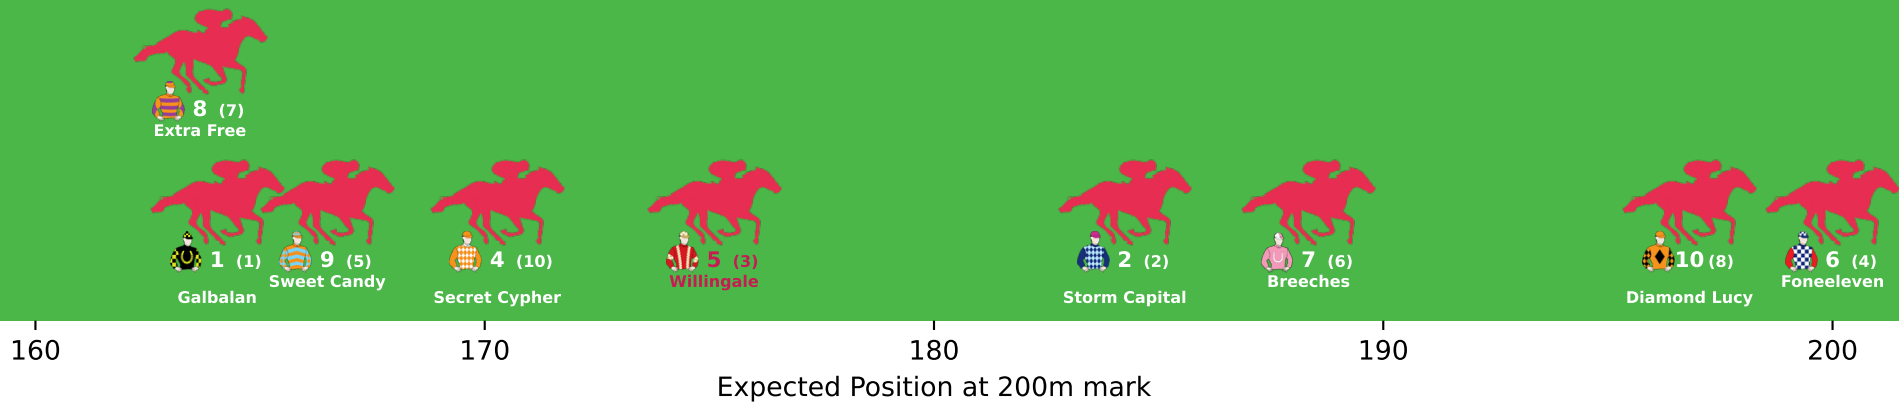

Position Map - Race 6 (1000m) @ Townsville on 22-06-2026 03:52PM

● No GPS data available - Average of field used