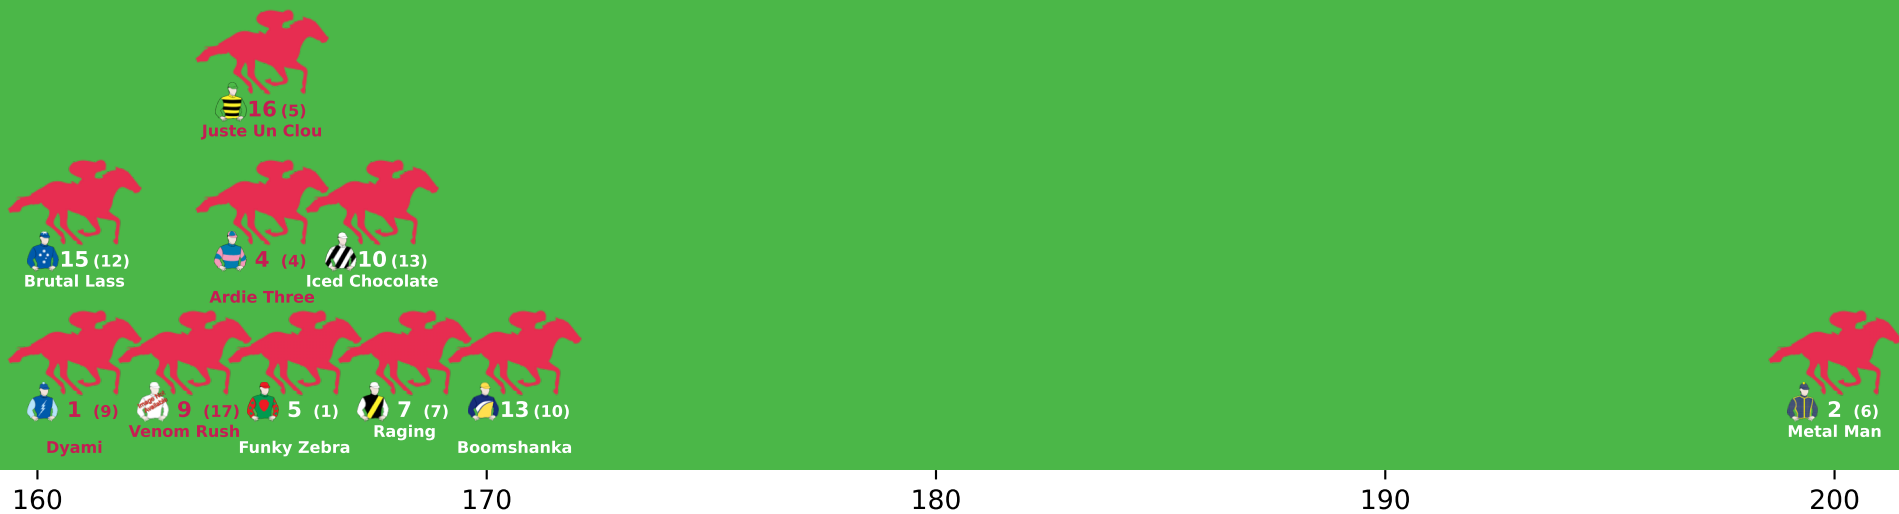

3 (2)

Gambino

160

170

180

190

200

Expected Position at 200m mark

Position Map - Race 5 (1100m) @ Ipswich on 25-06-2026 03:52PM

● No GPS data available - Average of field used

160

170

180

190

200

Expected Position at 200m mark

Position Map - Race 6 (1200m) @ Ipswich on 25-06-2026 04:34PM

● No GPS data available - Average of field used

Expected Position at 200m mark