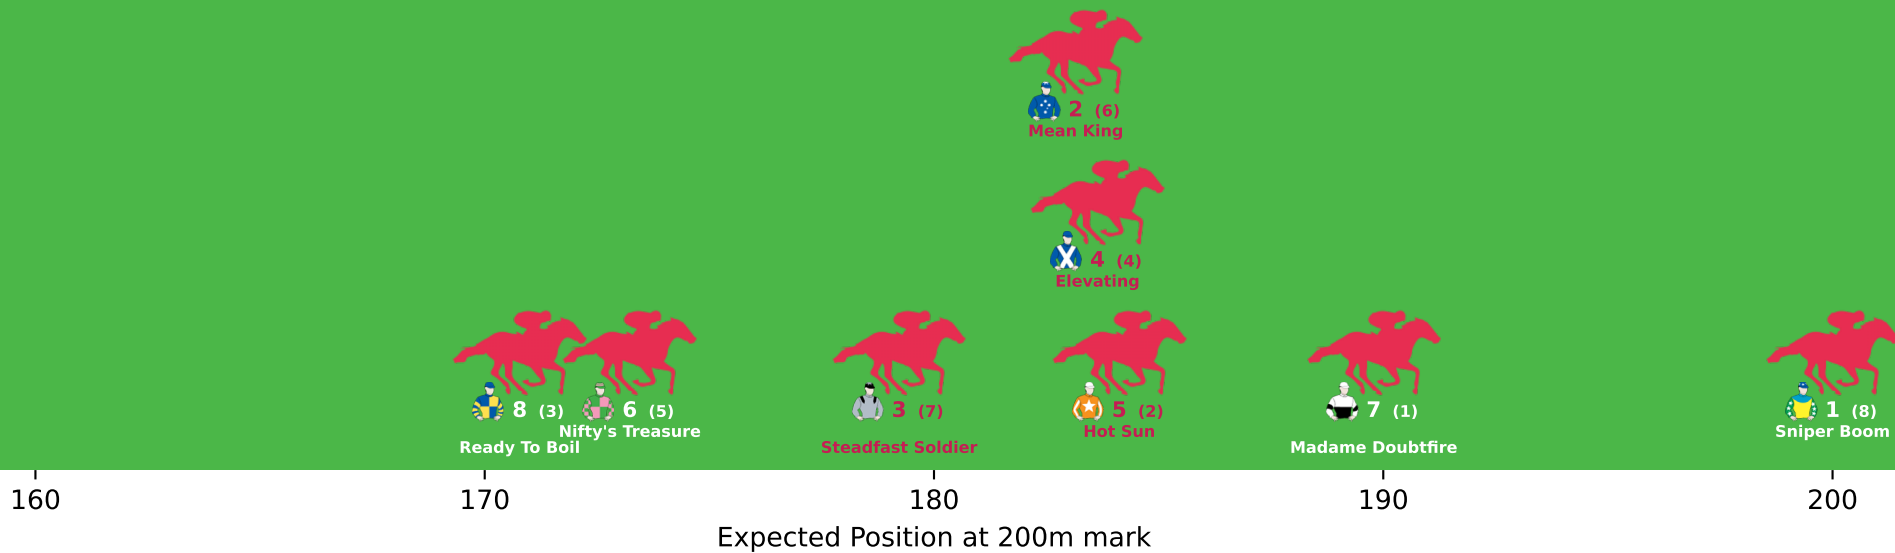

Position Map - Race 1 (1350m) @ Ipswich on 25-06-2026 01:27PM

● No GPS data available - Average of field used