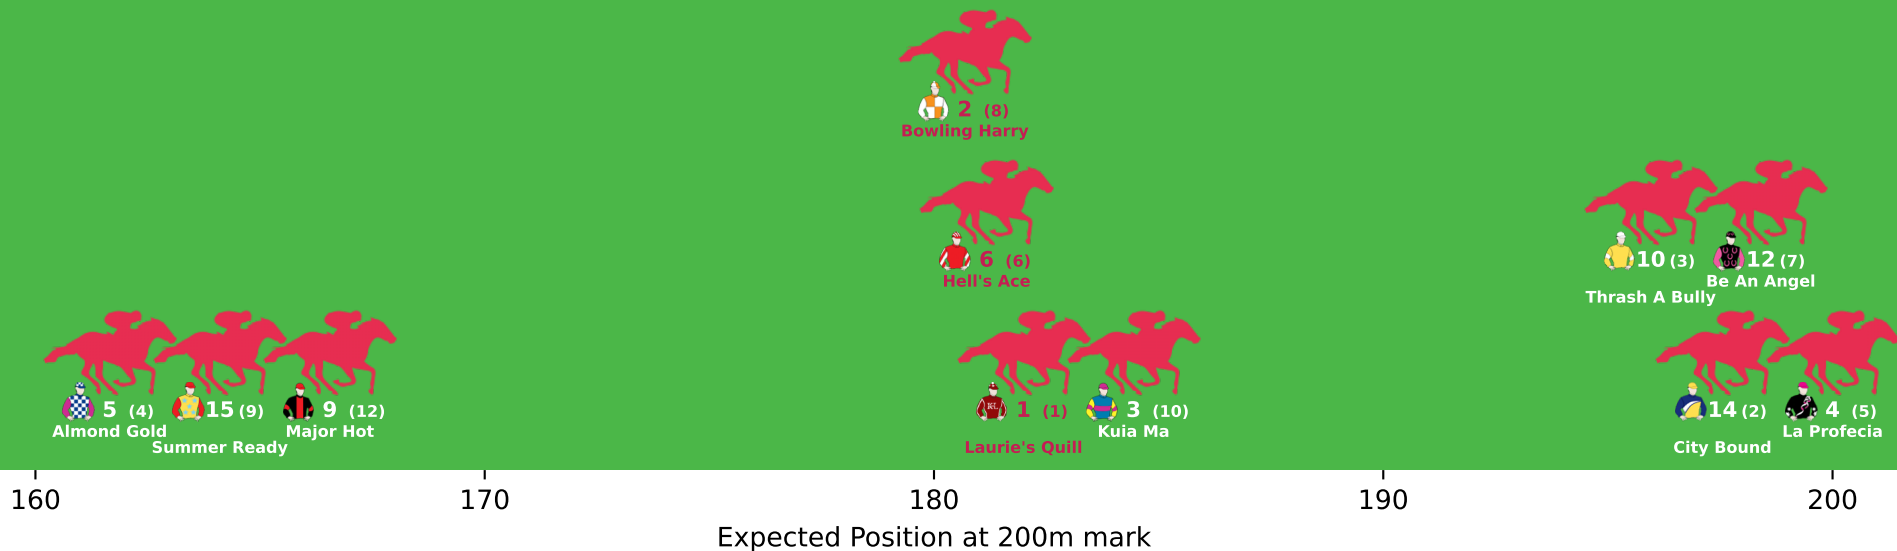

Position Map - Race 3 (2150m) @ Ipswich on 25-06-2026 02:42PM

● No GPS data available - Average of field used

160

170

180

190

200

Expected Position at 200m mark

Position Map - Race 4 (1350m) @ Ipswich on 25-06-2026 03:17PM

● No GPS data available - Average of field used

10 (10)

Bolshevik Road

6 (3)

Ready Azz Eva

1 (6)

Nails And Pride