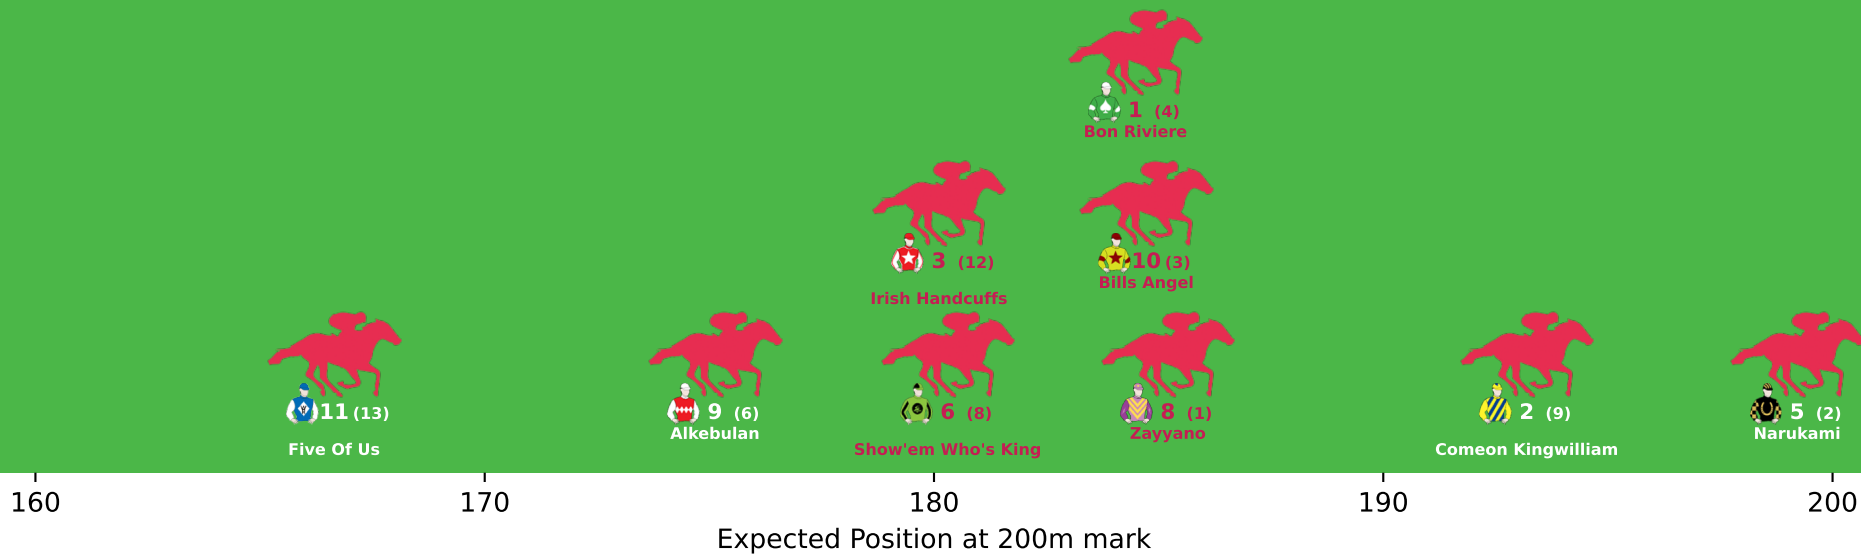

# Position Map - Race 1 (1800m) @ Aquis Park Gold Coast on 27-06-2026 04:15PM

● No GPS data available - Average of field used