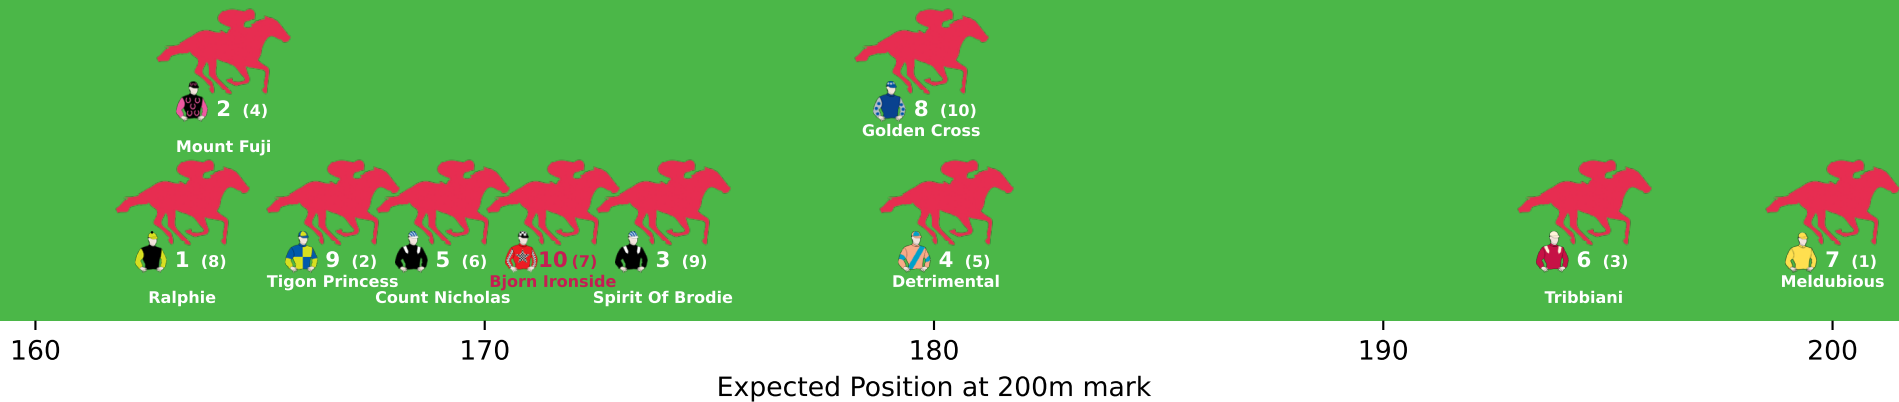

Position Map - Race 5 (1200m) @ Aquis Park Gold Coast on 27-06-2026 06:41PM

● No GPS data available - Average of field used