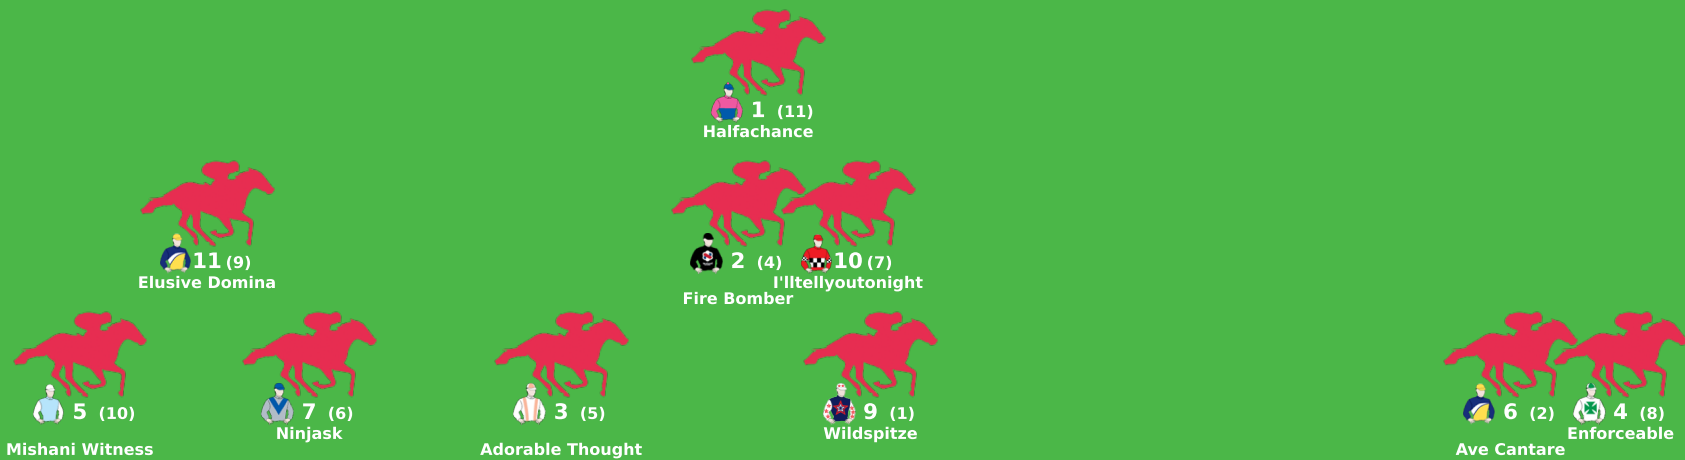

Position Map - Race 6 (1400m) @ Aquis Park Gold Coast on 27-06-2026 07:13PM

160

170

180

190

200

Expected Position at 200m mark