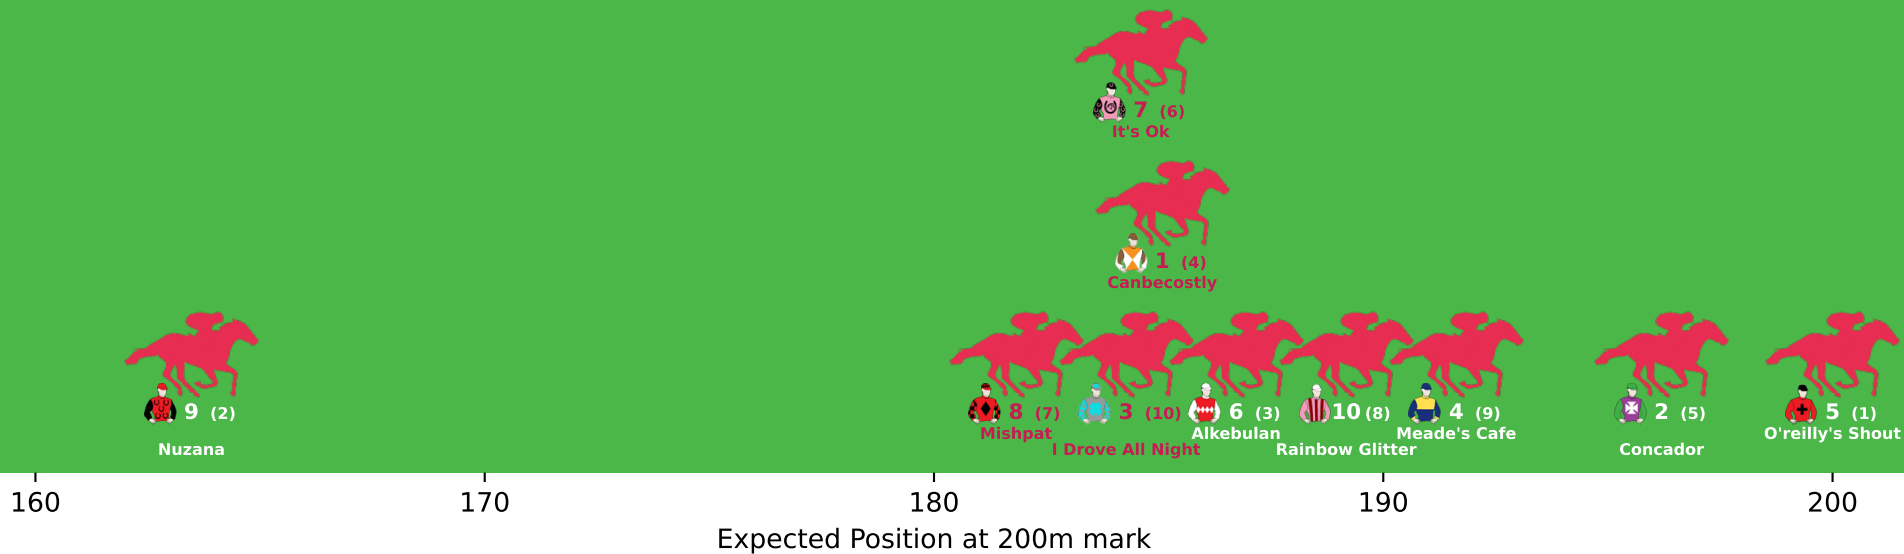

Position Map - Race 1 (1900m) @ Kilcoy on 30-06-2026 12:30PM

● No GPS data available - Average of field used

Position Map - Race 2 (800m) @ Kilcoy on 30-06-2026 01:05PM

Position Map - Race 3 (1500m) @ Kilcoy on 30-06-2026 01:40PM

● No GPS data available - Average of field used

Position Map - Race 4 (1500m) @ Kilcoy on 30-06-2026 02:15PM

Position Map - Race 5 (1900m) @ Kilcoy on 30-06-2026 02:50PM

● No GPS data available - Average of field used

6 (5)
Trusty Bandit

8 (12)
Heroic Beach

160

170

180

190

200

Expected Position at 200m mark