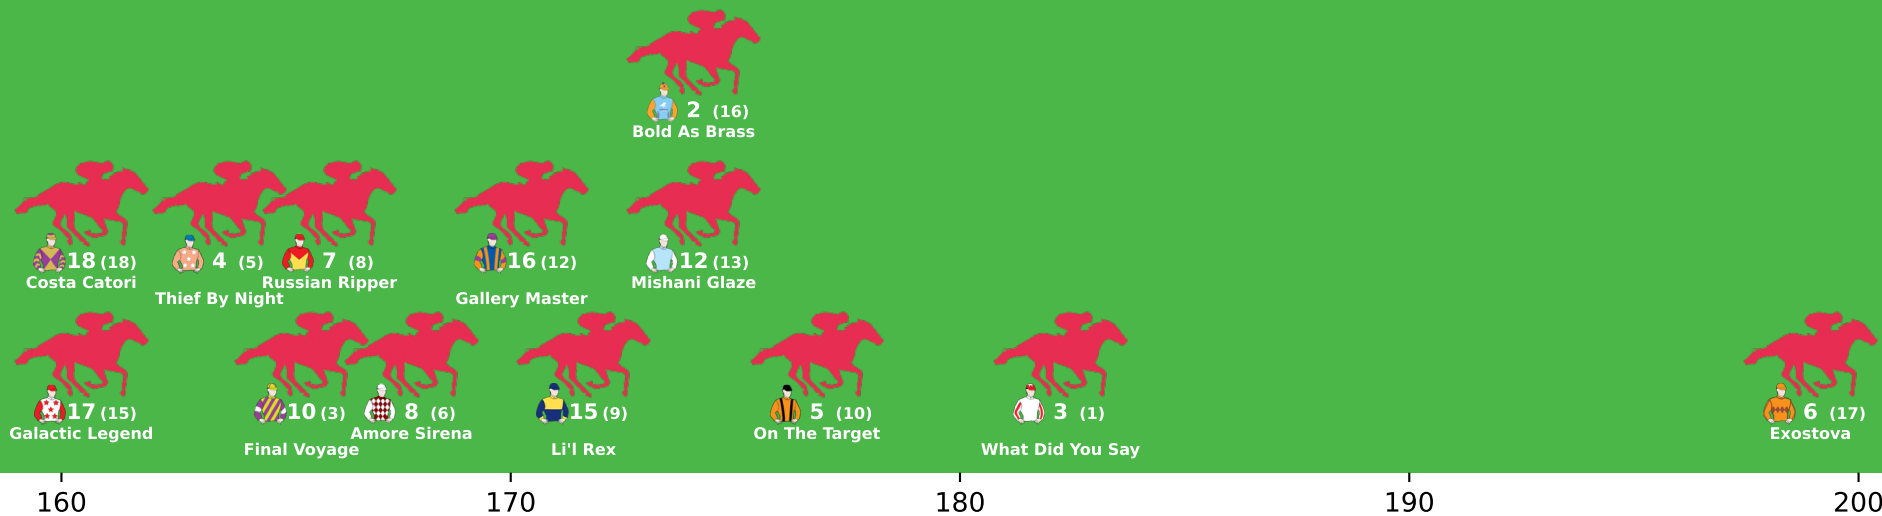

6 (5)
Trusty Bandit

8 (12)
Heroic Beach

160

170

180

190

200

Expected Position at 200m mark

Position Map - Race 6 (1200m) @ Kilcoy on 30-06-2026 03:25PM

● No GPS data available - Average of field used

Position Map - Race 7 (1200m) @ Kilcoy on 30-06-2026 04:05PM

● No GPS data available - Average of field used

Expected Position at 200m mark

Position Map - Race 8 (1200m) @ Kilcoy on 30-06-2026 04:40PM

Expected Position at 200m mark