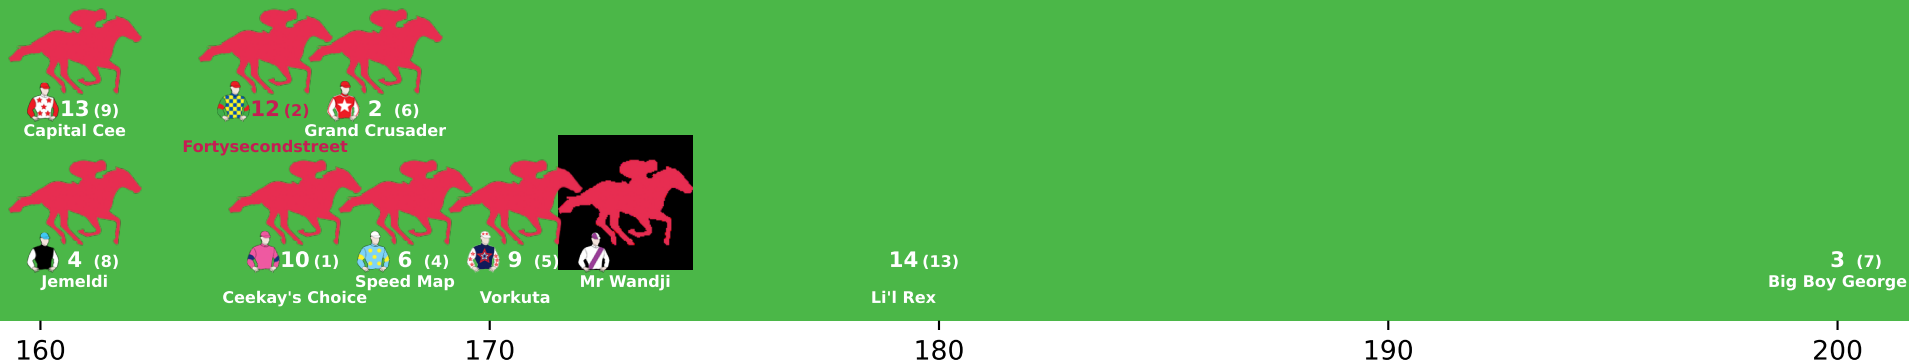

Position Map - Race 7 (1200m) @ Kilcoy on 30-06-2026 04:05PM

● No GPS data available - Average of field used

Expected Position at 200m mark