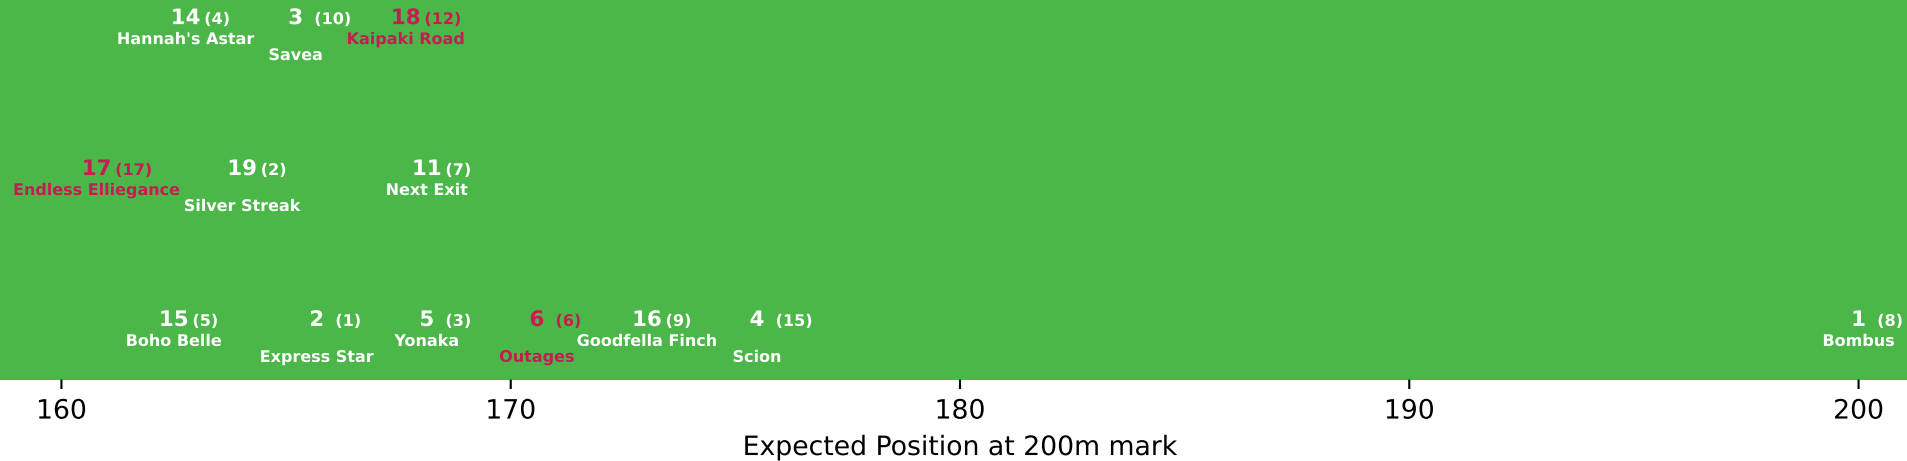

6 (5)
Trusty Bandit

8 (12)
Heroic Beach

160

170

180

190

200

Expected Position at 200m mark

Position Map - Race 6 (1200m) @ Kilcoy on 30-06-2026 03:25PM

● No GPS data available - Average of field used

Position Map - Race 7 (1200m) @ Kilcoy on 30-06-2026 04:05PM

● No GPS data available - Average of field used

Expected Position at 200m mark

Position Map - Race 8 (1200m) @ Kilcoy on 30-06-2026 04:40PM

Expected Position at 200m mark