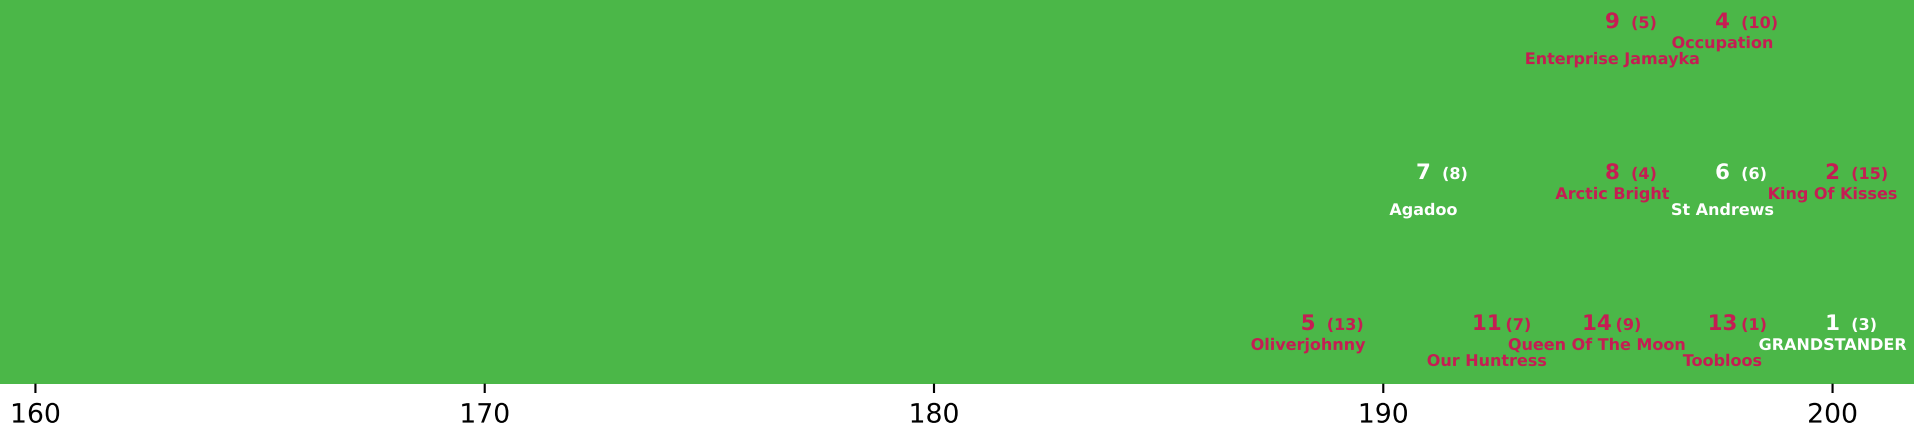

Position Map - Race 4 (1200m) @ Eagle Farm on 01-07-2026 02:18PM

● No GPS data available - Average of field used

Expected Position at 200m mark