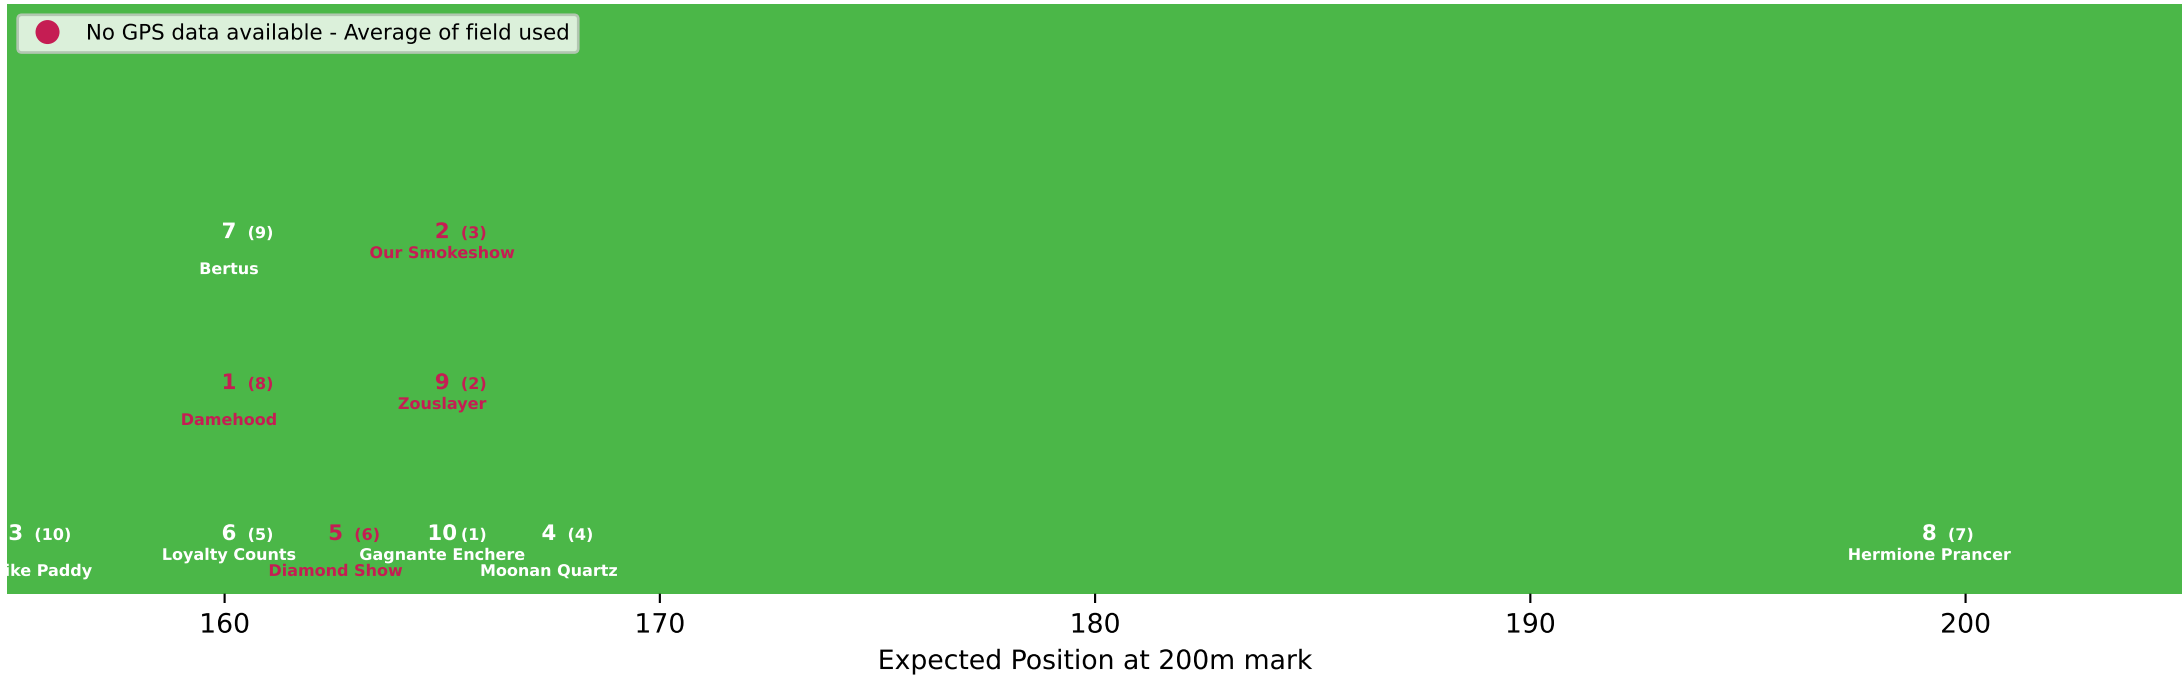

Position Map - Race 5 (1400m) @ Eagle Farm on 01-07-2026 02:53PM