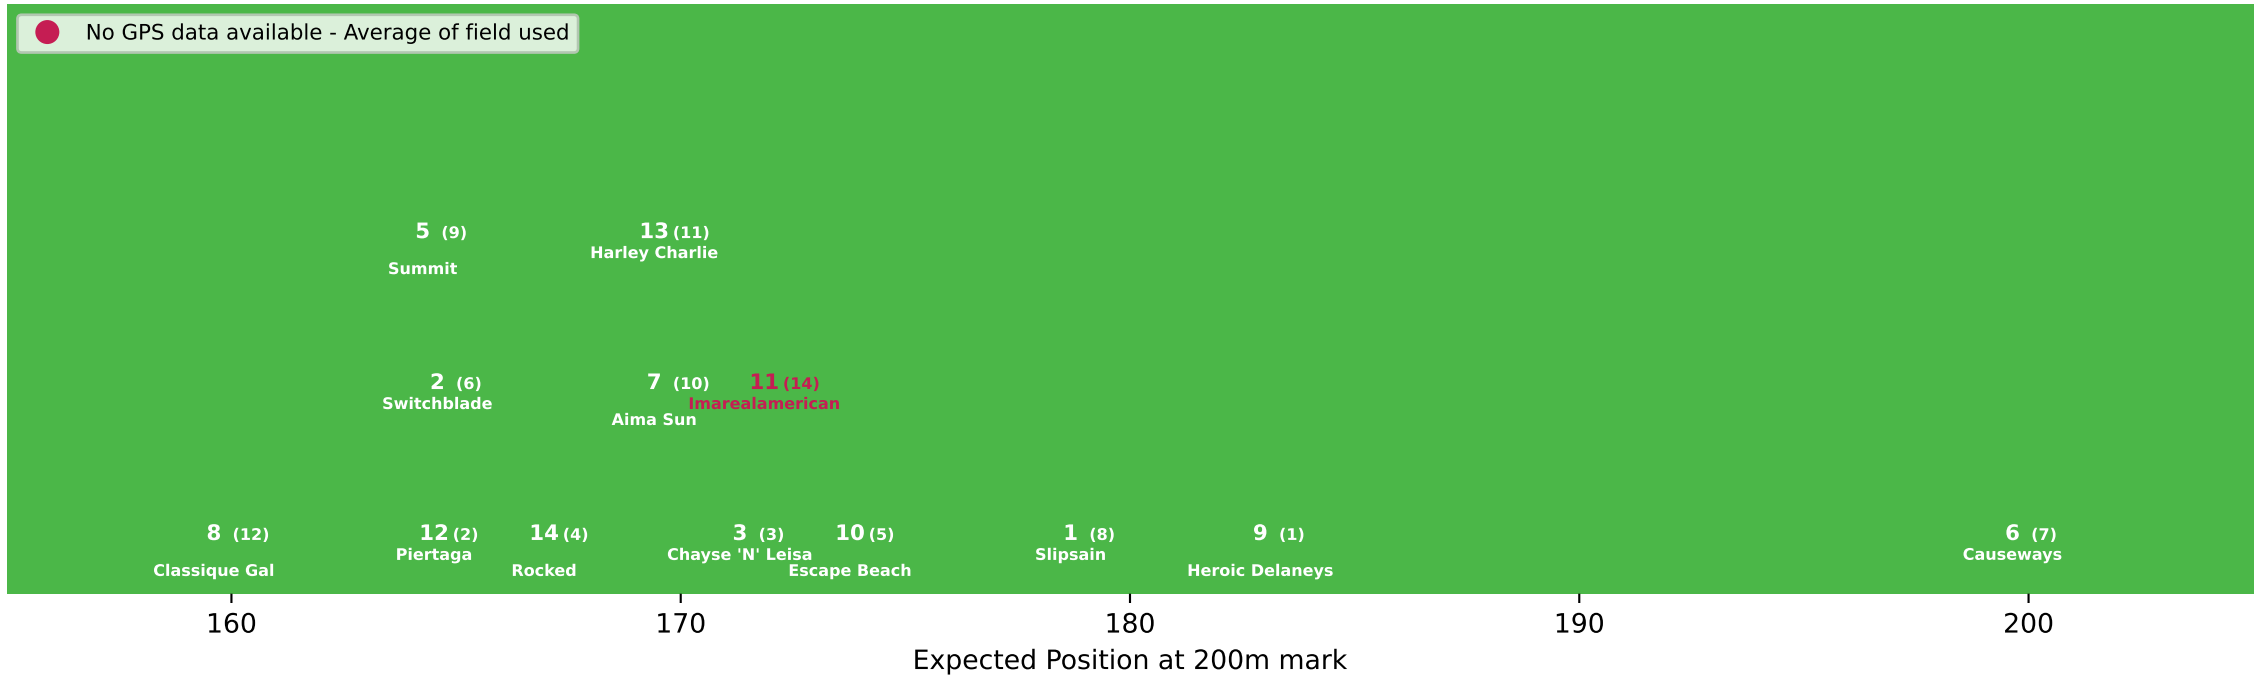

Position Map - Race 6 (1690m) @ Ipswich on 03-07-2026 02:41PM

● No GPS data available - Average of field used