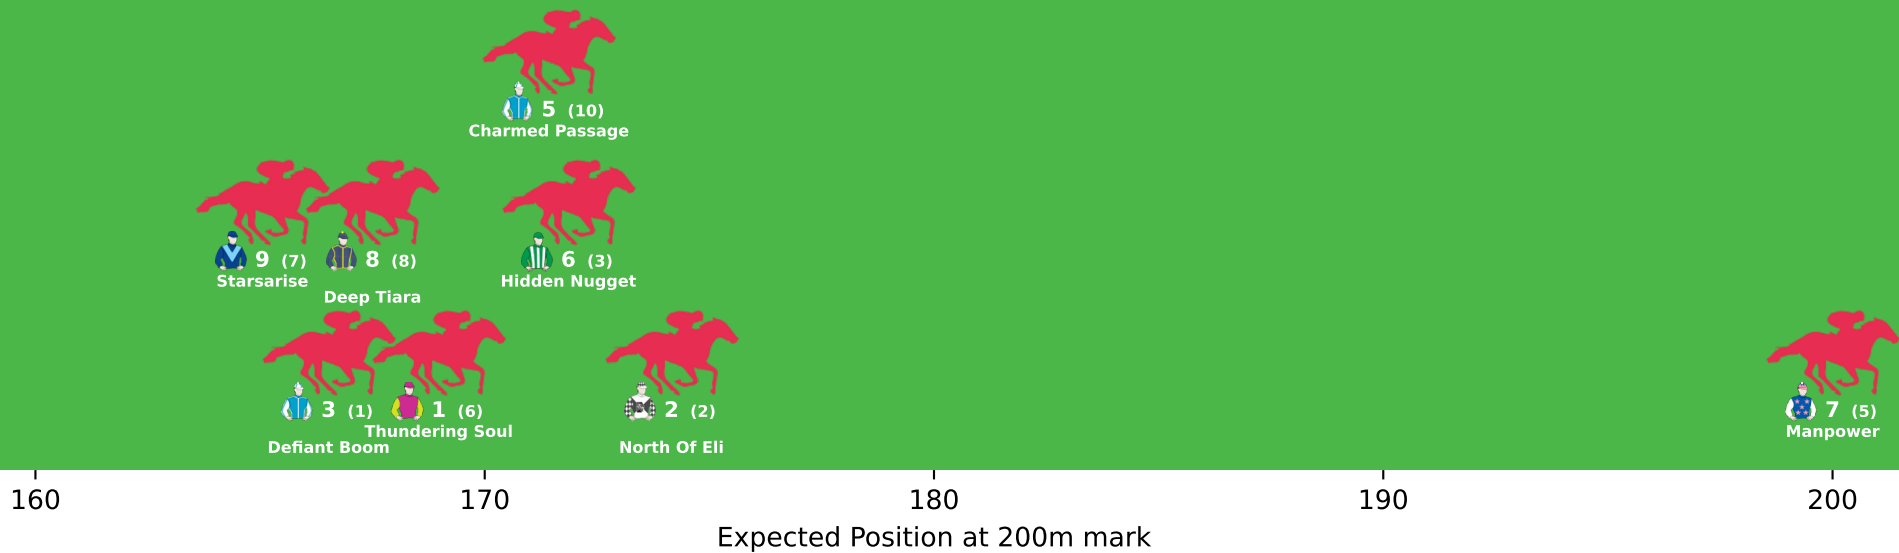

Position Map - Race 2 (1100m) @ Toowoomba on 03-07-2026 05:30PM

● No GPS data available - Average of field used

Position Map - Race 3 (1300m) @ Toowoomba on 03-07-2026 06:00PM

● No GPS data available - Average of field used

Position Map - Race 4 (1000m) @ Toowoomba on 03-07-2026 06:30PM

Position Map - Race 5 (1300m) @ Toowoomba on 03-07-2026 07:00PM

● No GPS data available - Average of field used

Position Map - Race 6 (1625m) @ Toowoomba on 03-07-2026 07:30PM

● No GPS data available - Average of field used

11 (7)

Call Sign

9 (4)

Zousain Girl

10 (11)

Livewire Lass

12 (1)