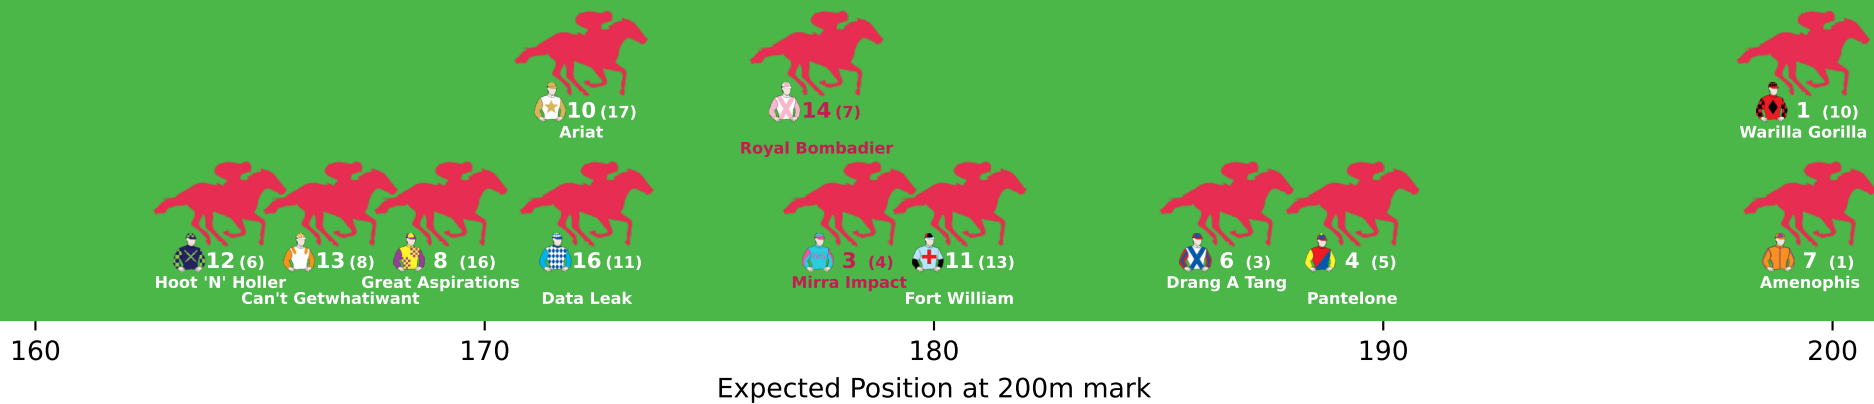

Position Map - Race 5 (1300m) @ Toowoomba on 03-07-2026 07:00PM

● No GPS data available - Average of field used