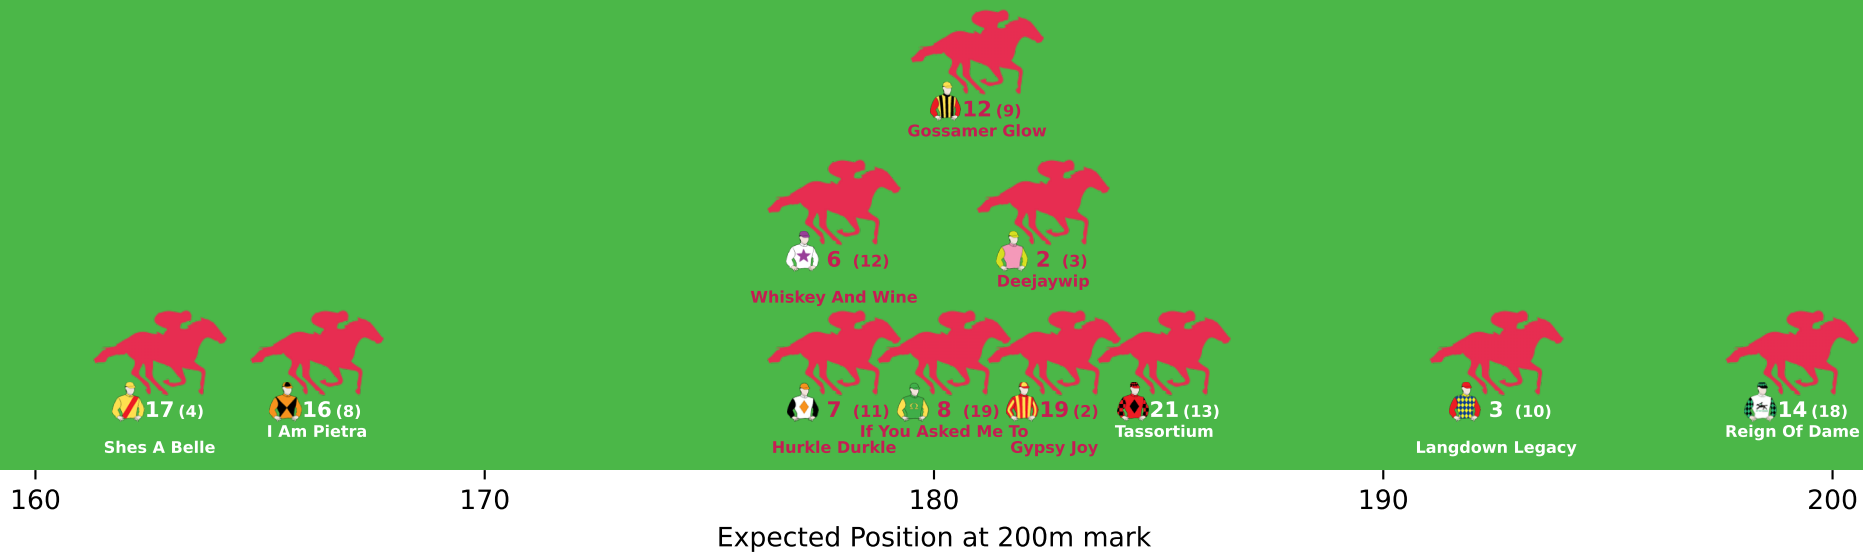

Position Map - Race 1 (1050m) @ Toowoomba on 03-07-2026 05:00PM

● No GPS data available - Average of field used

160

170

180

190

200

Expected Position at 200m mark

Position Map - Race 2 (1100m) @ Toowoomba on 03-07-2026 05:30PM

● No GPS data available - Average of field used

Position Map - Race 3 (1300m) @ Toowoomba on 03-07-2026 06:00PM

● No GPS data available - Average of field used

● No GPS data available - Average of field used

11 (7)

Call Sign

9 (4)

Zousain Girl

10 (11)

Livewire Lass

12 (1)

Expected Position at 200m mark

Position Map - Race 7 (1890m) @ Toowoomba on 03-07-2026 08:00PM

● No GPS data available - Average of field used