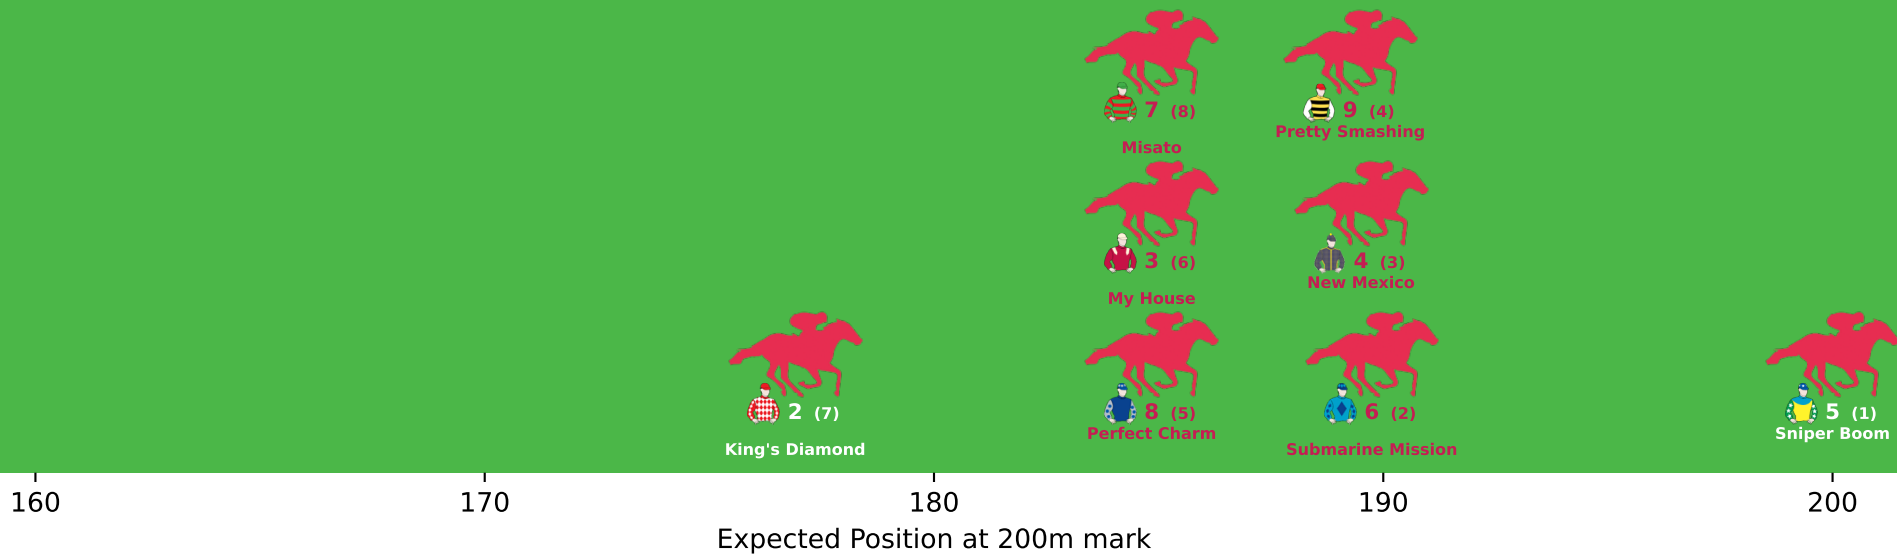

Position Map - Race 2 (1400m) @ Aquis Park Gold Coast on 04-07-2026 12:40PM

● No GPS data available - Average of field used