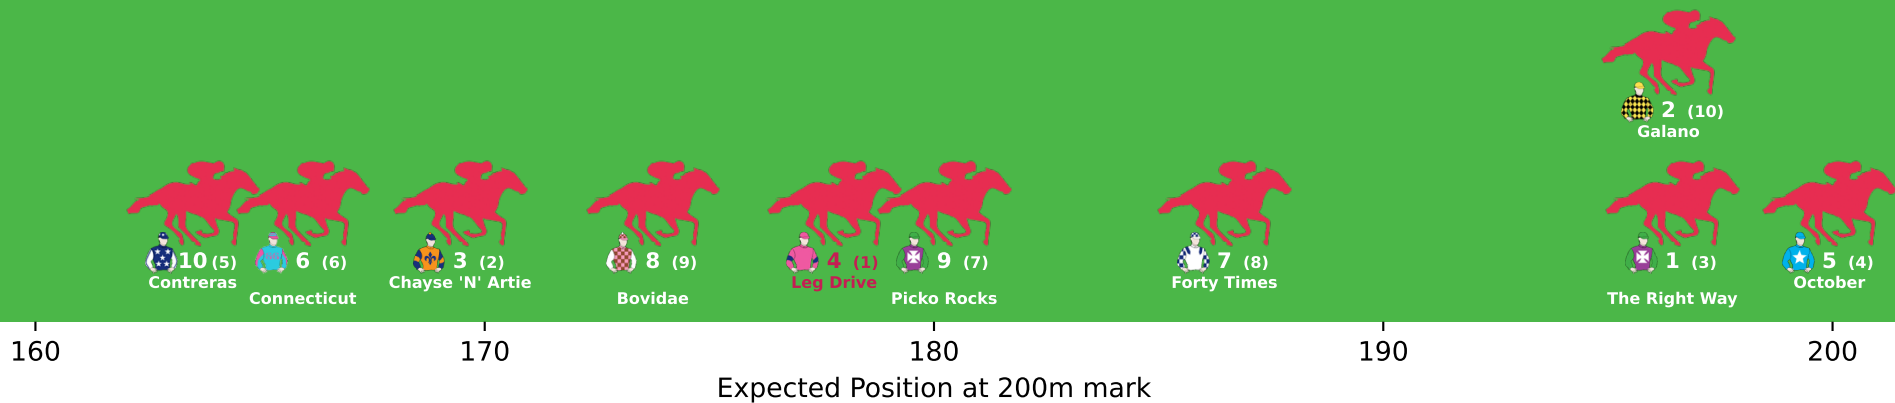

Position Map - Race 5 (1800m) @ Aquis Park Gold Coast on 04-07-2026 02:25PM

● No GPS data available - Average of field used