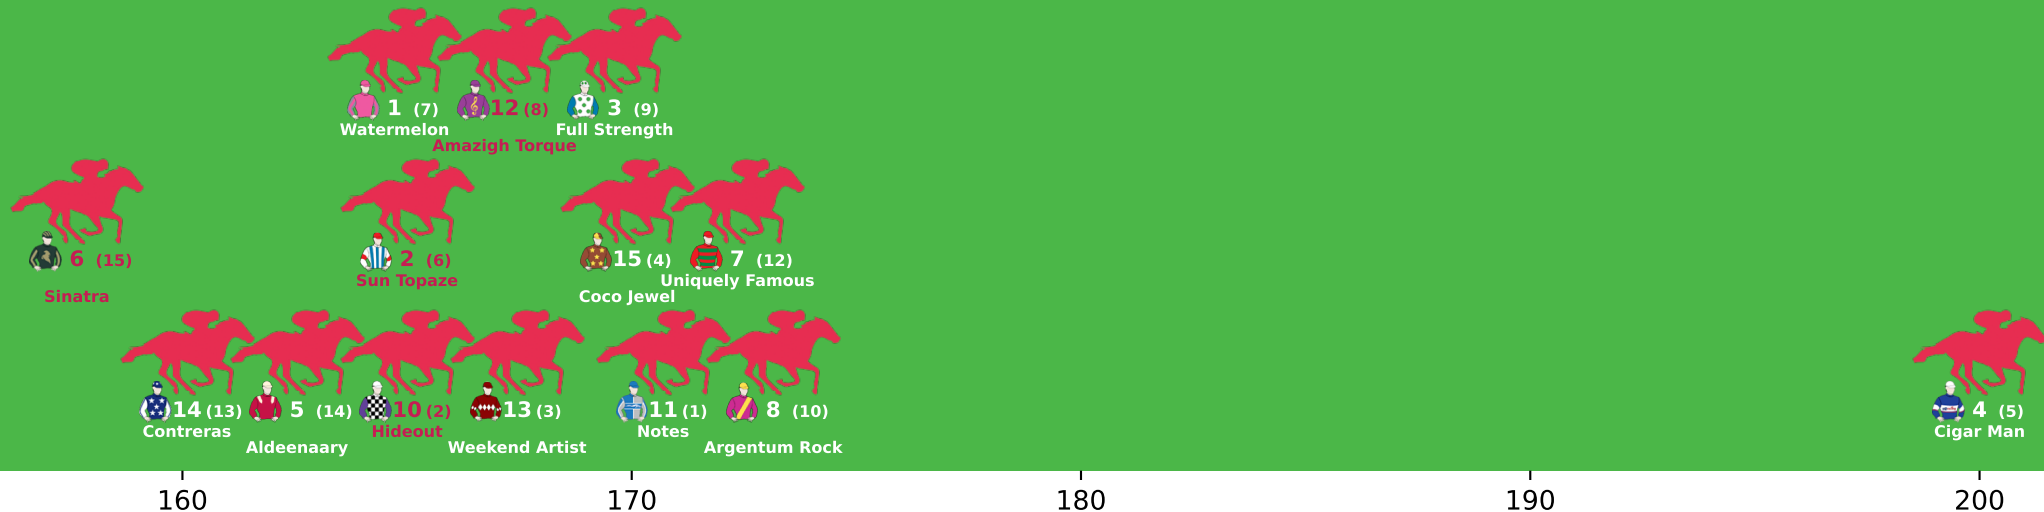

Position Map - Race 6 (1800m) @ Aquis Park Gold Coast on 04-07-2026 03:05PM

● No GPS data available - Average of field used

Expected Position at 200m mark