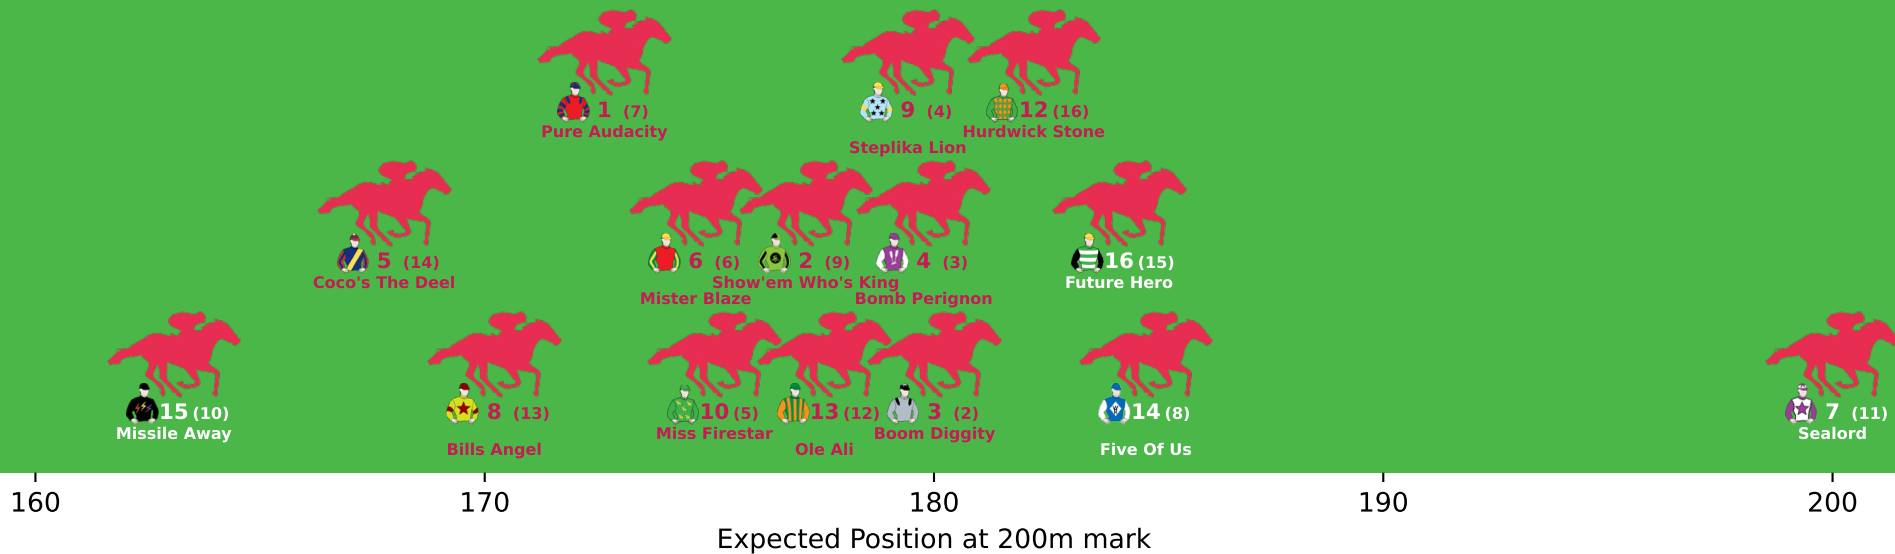

# Position Map - Race 1 (1800m) @ Aquis Park Gold Coast on 04-07-2026 12:05PM

● No GPS data available - Average of field used