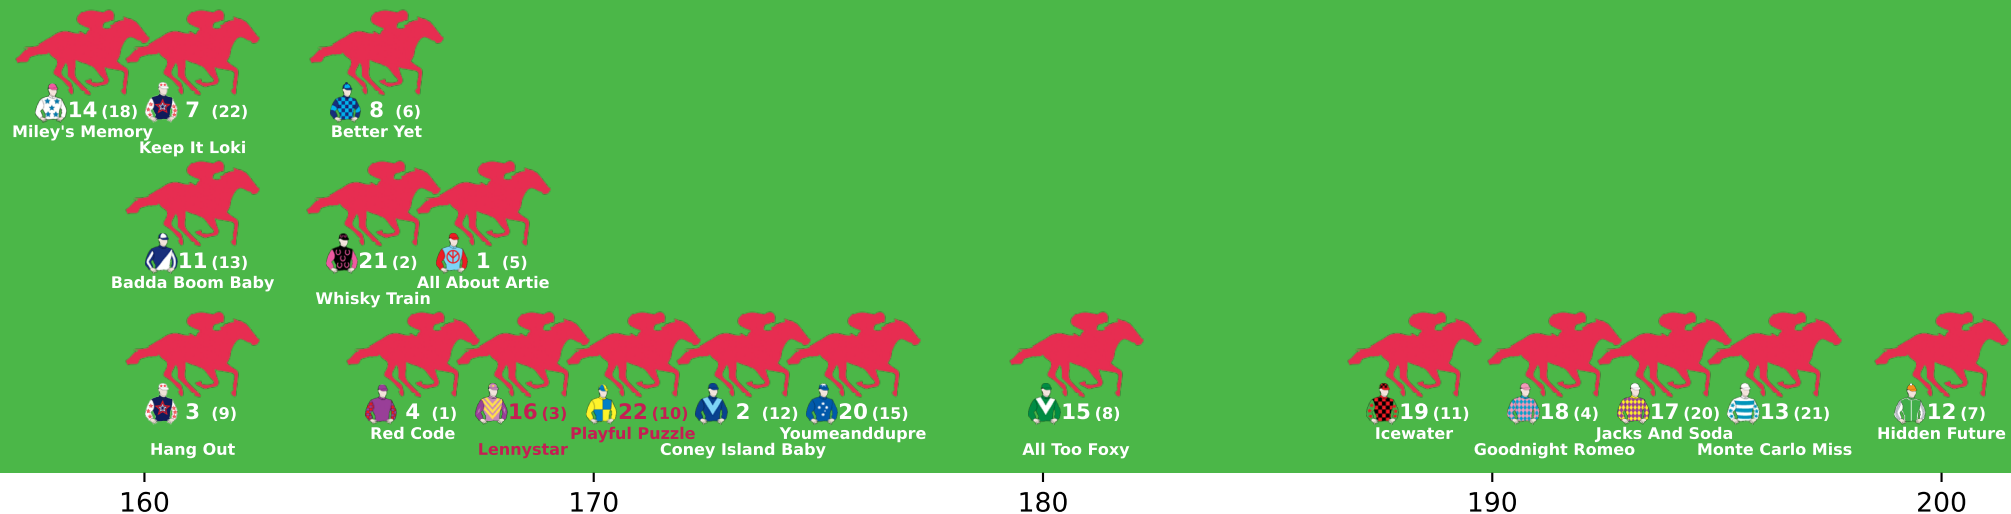

Position Map - Race 8 (1400m) @ Aquis Park Gold Coast on 04-07-2026 04:20PM

● No GPS data available - Average of field used

Expected Position at 200m mark