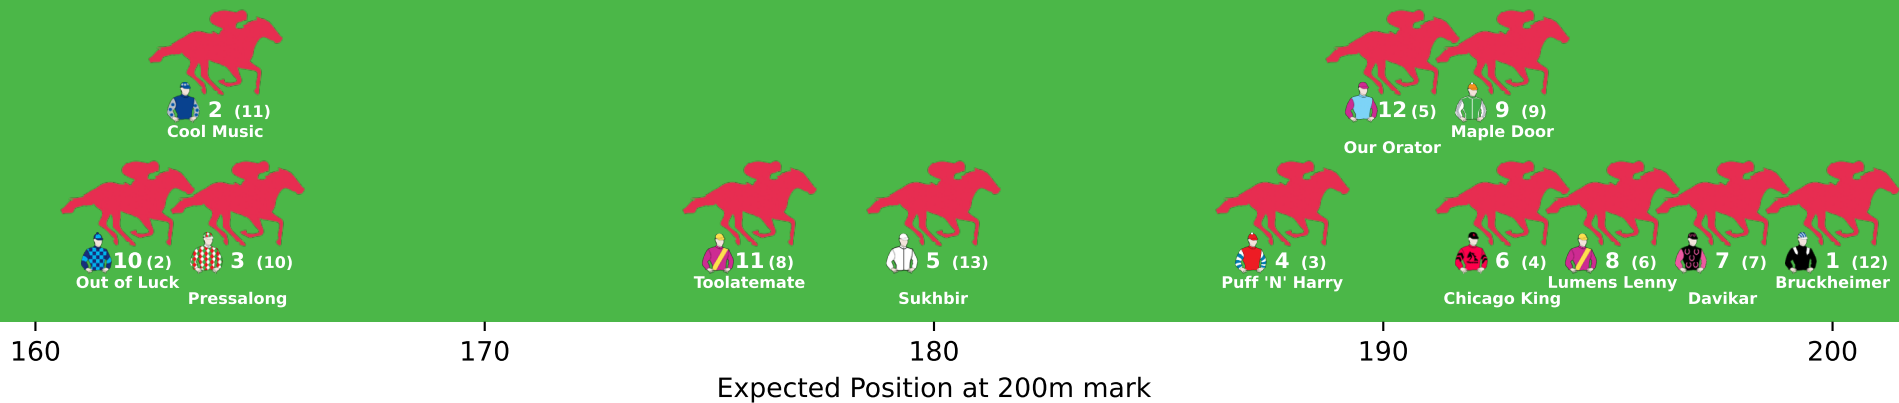

Position Map - Race 7 (1400m) @ Aquis Park Gold Coast on 04-07-2026 03:40PM