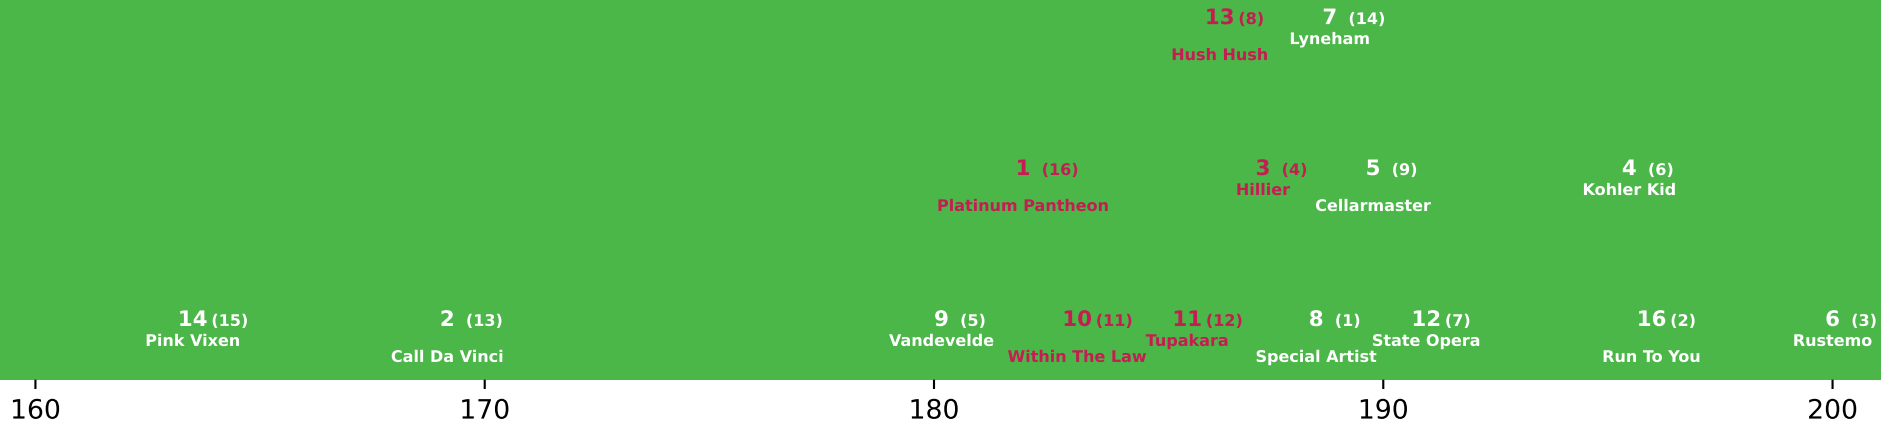

● No GPS data available - Average of field used

Position Map - Race 4 (1000m) @ Sunshine Coast on 04-07-2026 02:08PM

● No GPS data available - Average of field used

Position Map - Race 5 (1000m) @ Sunshine Coast on 04-07-2026 02:47PM

● No GPS data available - Average of field used

Position Map - Race 6 (1600m) @ Sunshine Coast on 04-07-2026 03:23PM

● No GPS data available - Average of field used

Expected Position at 200m mark

Position Map - Race 7 (2400m) @ Sunshine Coast on 04-07-2026 04:02PM