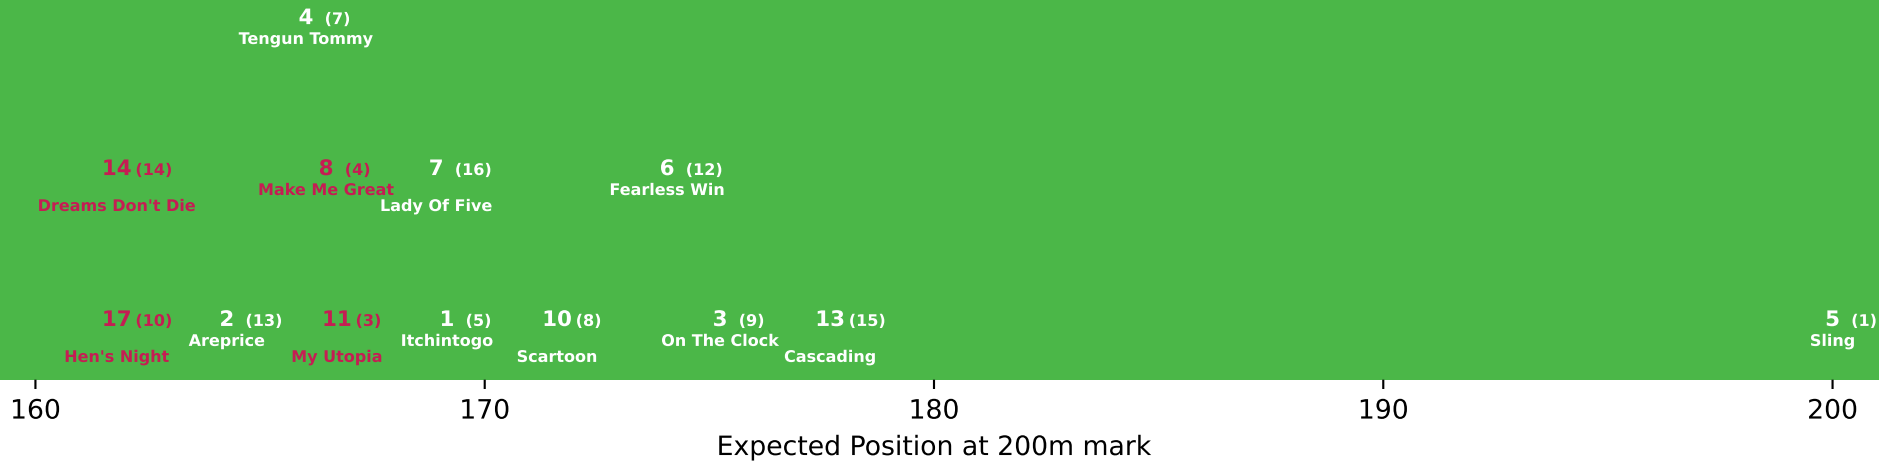

Position Map - Race 1 (1200m) @ Sunshine Coast on 04-07-2026 12:23PM

● No GPS data available - Average of field used

Position Map - Race 2 (1200m) @ Sunshine Coast on 04-07-2026 12:58PM

Position Map - Race 3 (1000m) @ Sunshine Coast on 04-07-2026 01:33PM

● No GPS data available - Average of field used

Position Map - Race 4 (1000m) @ Sunshine Coast on 04-07-2026 02:08PM

● No GPS data available - Average of field used

Position Map - Race 5 (1000m) @ Sunshine Coast on 04-07-2026 02:47PM