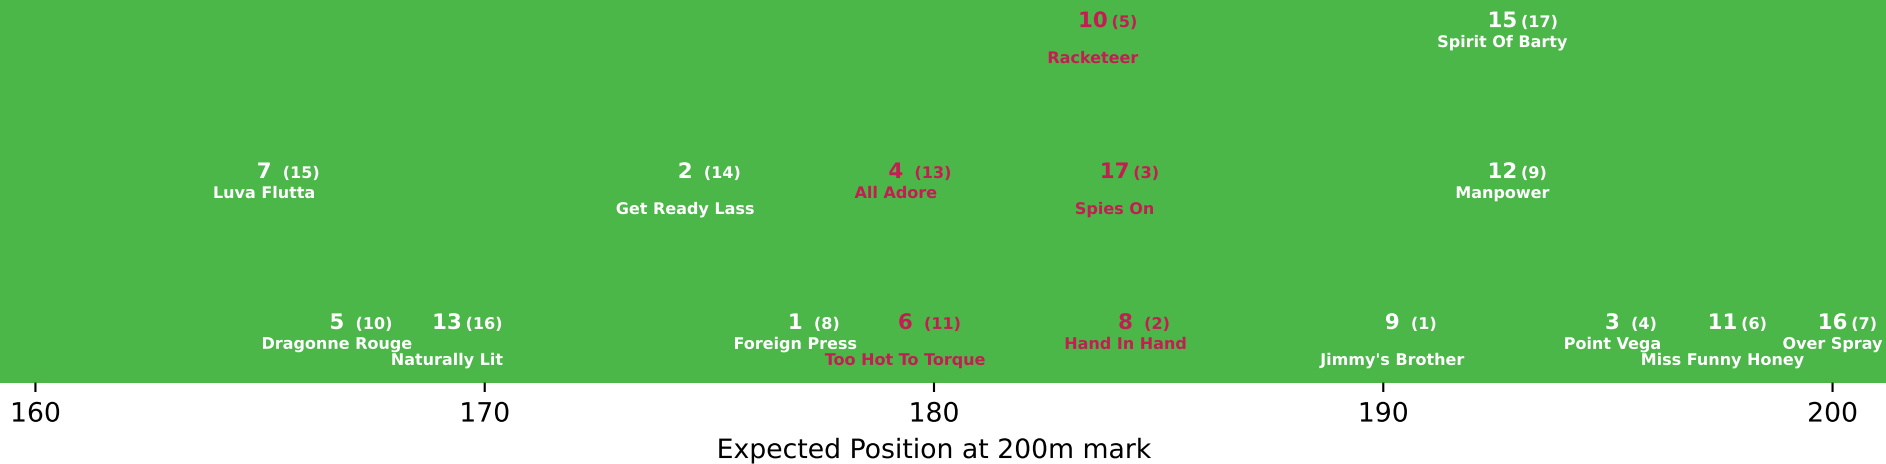

Position Map - Race 1 (1200m) @ Sunshine Coast on 04-07-2026 12:23PM

● No GPS data available - Average of field used

Position Map - Race 2 (1200m) @ Sunshine Coast on 04-07-2026 12:58PM

Position Map - Race 3 (1000m) @ Sunshine Coast on 04-07-2026 01:33PM

● No GPS data available - Average of field used

Position Map - Race 4 (1000m) @ Sunshine Coast on 04-07-2026 02:08PM

● No GPS data available - Average of field used

Position Map - Race 5 (1000m) @ Sunshine Coast on 04-07-2026 02:47PM

● No GPS data available - Average of field used

Position Map - Race 6 (1600m) @ Sunshine Coast on 04-07-2026 03:23PM

● No GPS data available - Average of field used

Expected Position at 200m mark

Position Map - Race 7 (2400m) @ Sunshine Coast on 04-07-2026 04:02PM