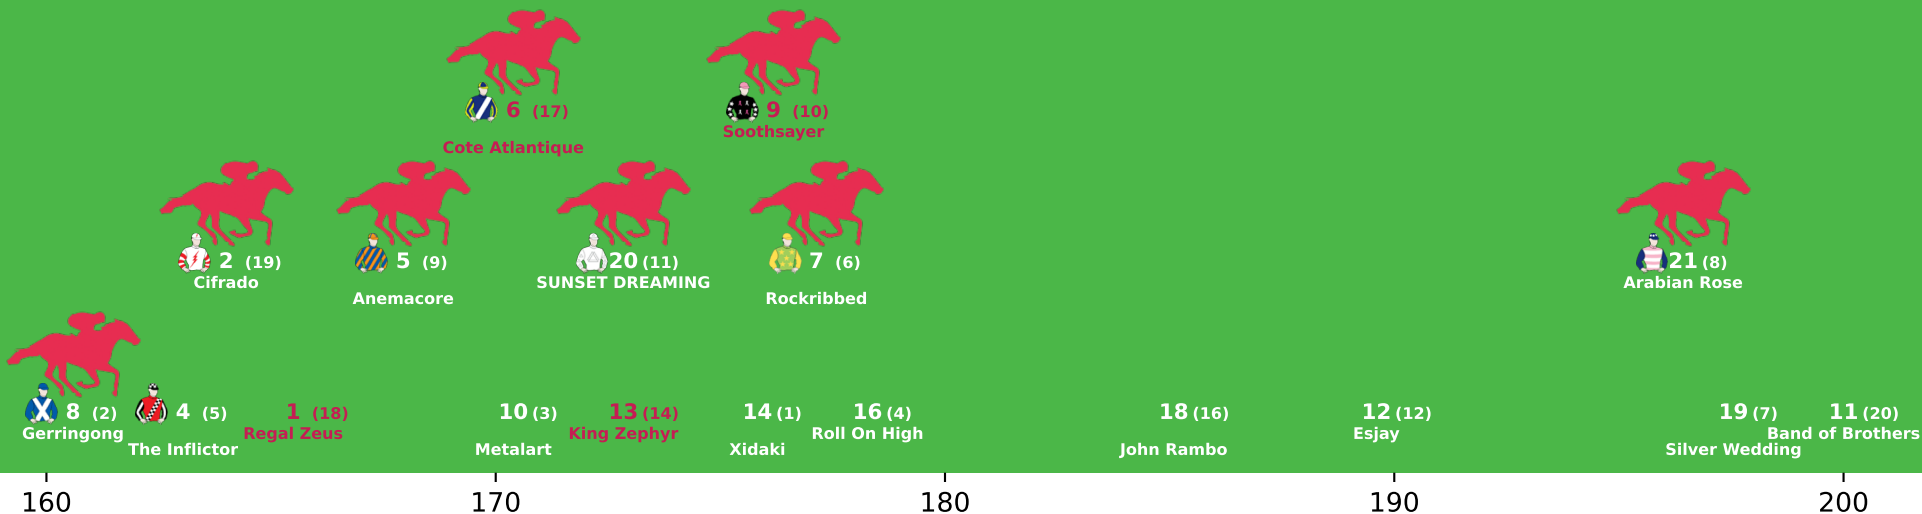

● No GPS data available - Average of field used

Position Map - Race 6 (1600m) @ Sunshine Coast on 04-07-2026 03:23PM

● No GPS data available - Average of field used

Expected Position at 200m mark

Position Map - Race 7 (2400m) @ Sunshine Coast on 04-07-2026 04:02PM

Position Map - Race 8 (1400m) @ Sunshine Coast on 04-07-2026 04:45PM

● No GPS data available - Average of field used

Expected Position at 200m mark

Position Map - Race 9 (1400m) @ Sunshine Coast on 04-07-2026 05:25PM