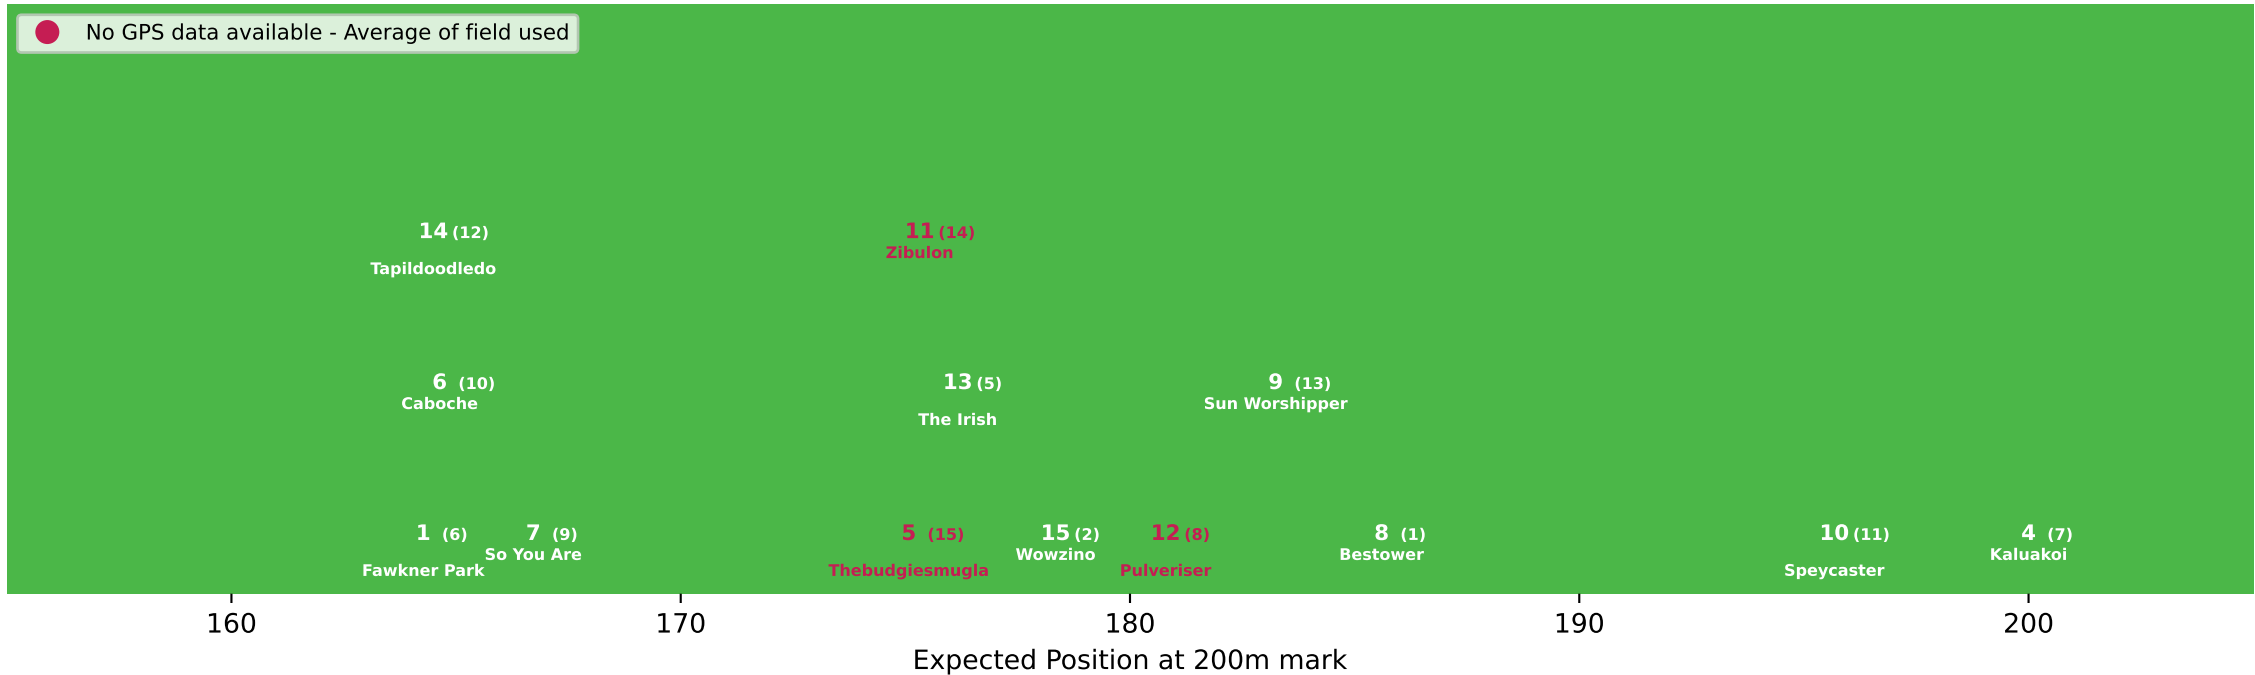

● No GPS data available - Average of field used

Position Map - Race 6 (1600m) @ Sunshine Coast on 04-07-2026 03:23PM

● No GPS data available - Average of field used

Expected Position at 200m mark

Position Map - Race 7 (2400m) @ Sunshine Coast on 04-07-2026 04:02PM

Position Map - Race 8 (1400m) @ Sunshine Coast on 04-07-2026 04:45PM

● No GPS data available - Average of field used

Expected Position at 200m mark

Position Map - Race 9 (1400m) @ Sunshine Coast on 04-07-2026 05:25PM