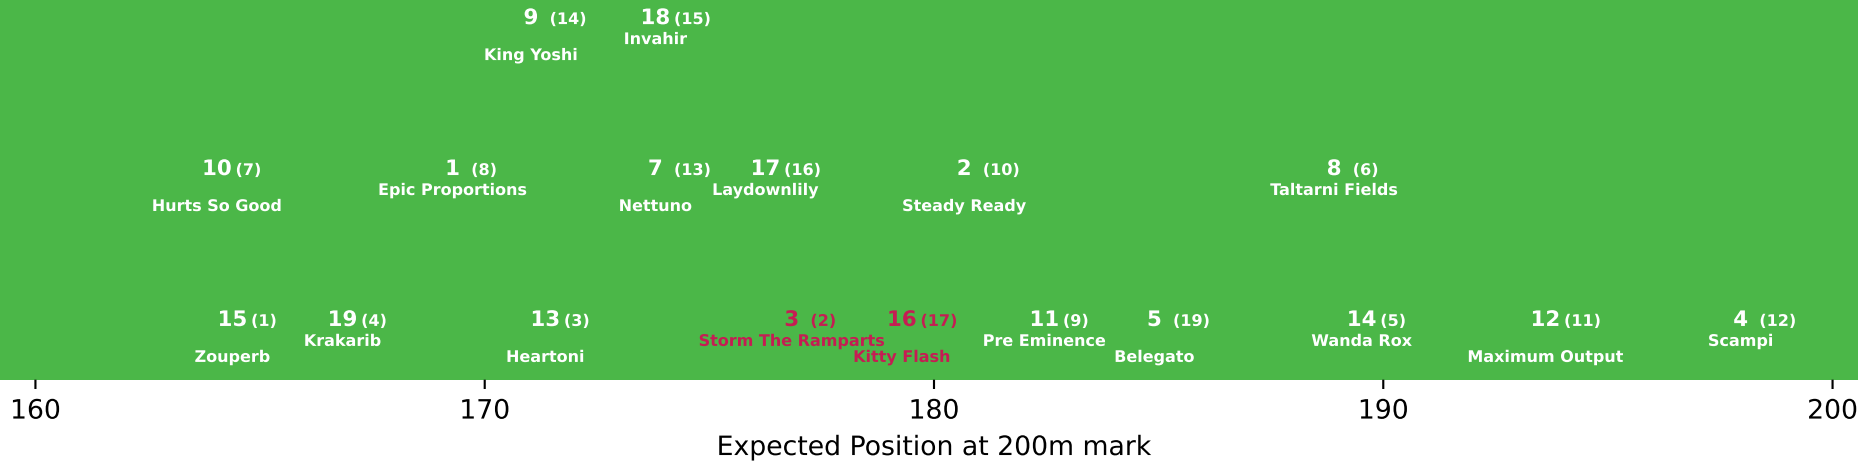

● No GPS data available - Average of field used

Position Map - Race 4 (1000m) @ Sunshine Coast on 04-07-2026 02:08PM

● No GPS data available - Average of field used

Position Map - Race 5 (1000m) @ Sunshine Coast on 04-07-2026 02:47PM

● No GPS data available - Average of field used

Position Map - Race 6 (1600m) @ Sunshine Coast on 04-07-2026 03:23PM

● No GPS data available - Average of field used

Expected Position at 200m mark

Position Map - Race 7 (2400m) @ Sunshine Coast on 04-07-2026 04:02PM