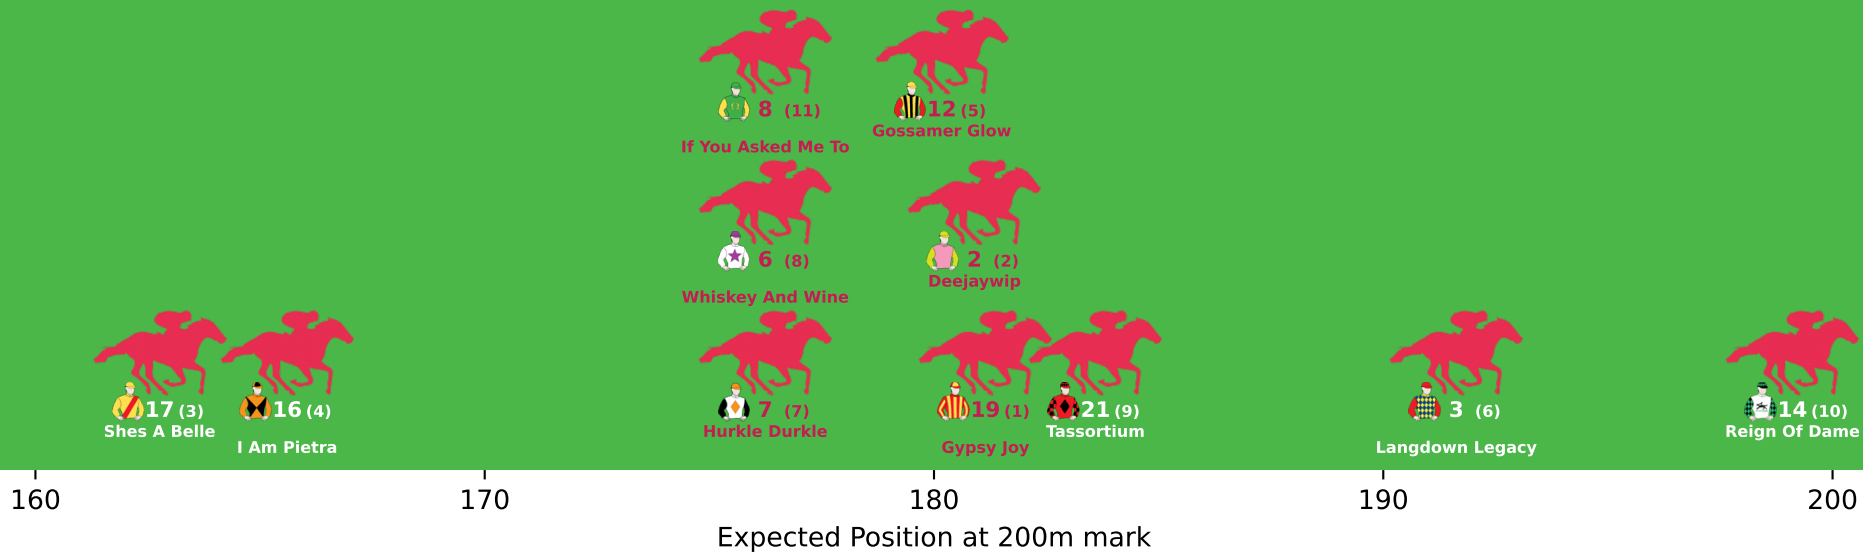

Position Map - Race 1 (1050m) @ Toowoomba on 04-07-2026 05:00PM

● No GPS data available - Average of field used

160

170

180

190

200

Expected Position at 200m mark

Position Map - Race 2 (1100m) @ Toowoomba on 04-07-2026 05:30PM

● No GPS data available - Average of field used

Position Map - Race 3 (1300m) @ Toowoomba on 04-07-2026 06:00PM

● No GPS data available - Average of field used

● No GPS data available - Average of field used

Expected Position at 200m mark

Position Map - Race 6 (1625m) @ Toowoomba on 04-07-2026 07:30PM

● No GPS data available - Average of field used

160

170

180

190

200

Expected Position at 200m mark

Position Map - Race 7 (1890m) @ Toowoomba on 04-07-2026 08:00PM