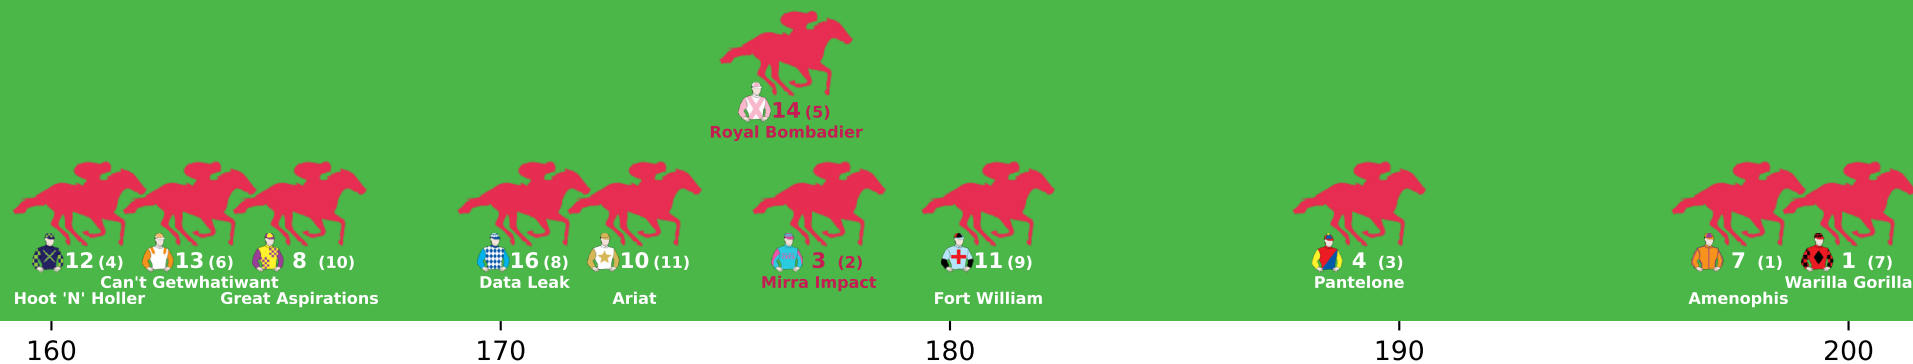

Position Map - Race 5 (1300m) @ Toowoomba on 04-07-2026 07:00PM

● No GPS data available - Average of field used

Expected Position at 200m mark