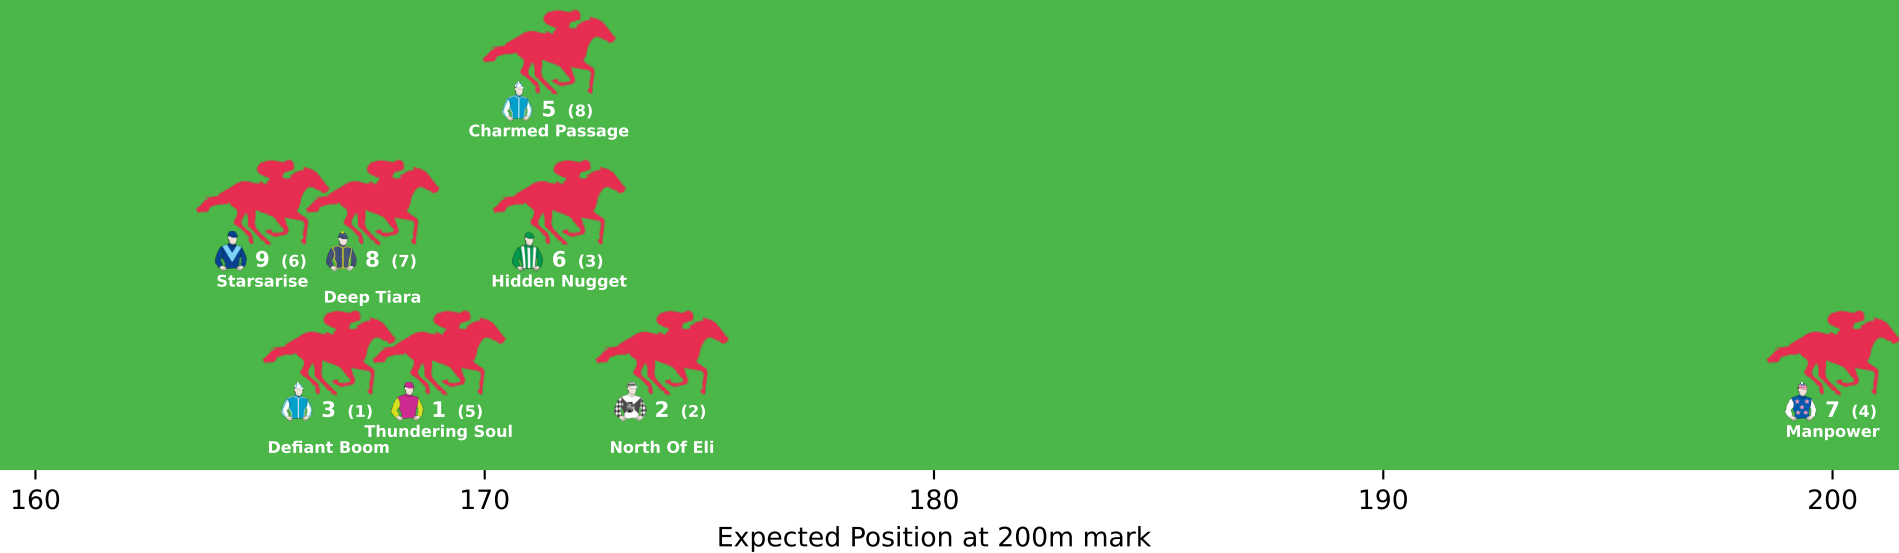

160

170

180

190

200

Expected Position at 200m mark

Position Map - Race 4 (1000m) @ Toowoomba on 04-07-2026 06:30PM

Position Map - Race 5 (1300m) @ Toowoomba on 04-07-2026 07:00PM

● No GPS data available - Average of field used

Expected Position at 200m mark

Position Map - Race 6 (1625m) @ Toowoomba on 04-07-2026 07:30PM

● No GPS data available - Average of field used

160

170

180

190

200

Expected Position at 200m mark

Position Map - Race 7 (1890m) @ Toowoomba on 04-07-2026 08:00PM