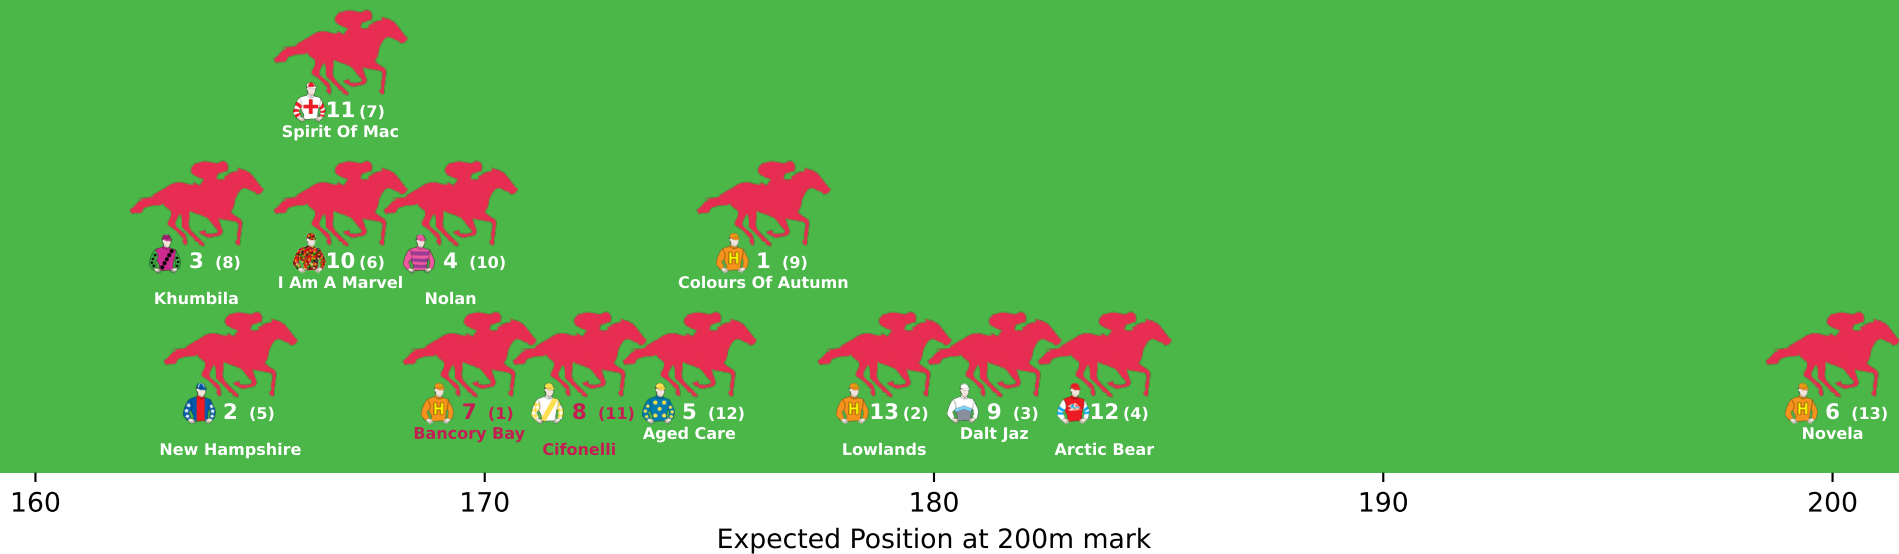

Position Map - Race 6 (1200m) @ Townsville on 05-07-2026 03:44PM

● No GPS data available - Average of field used