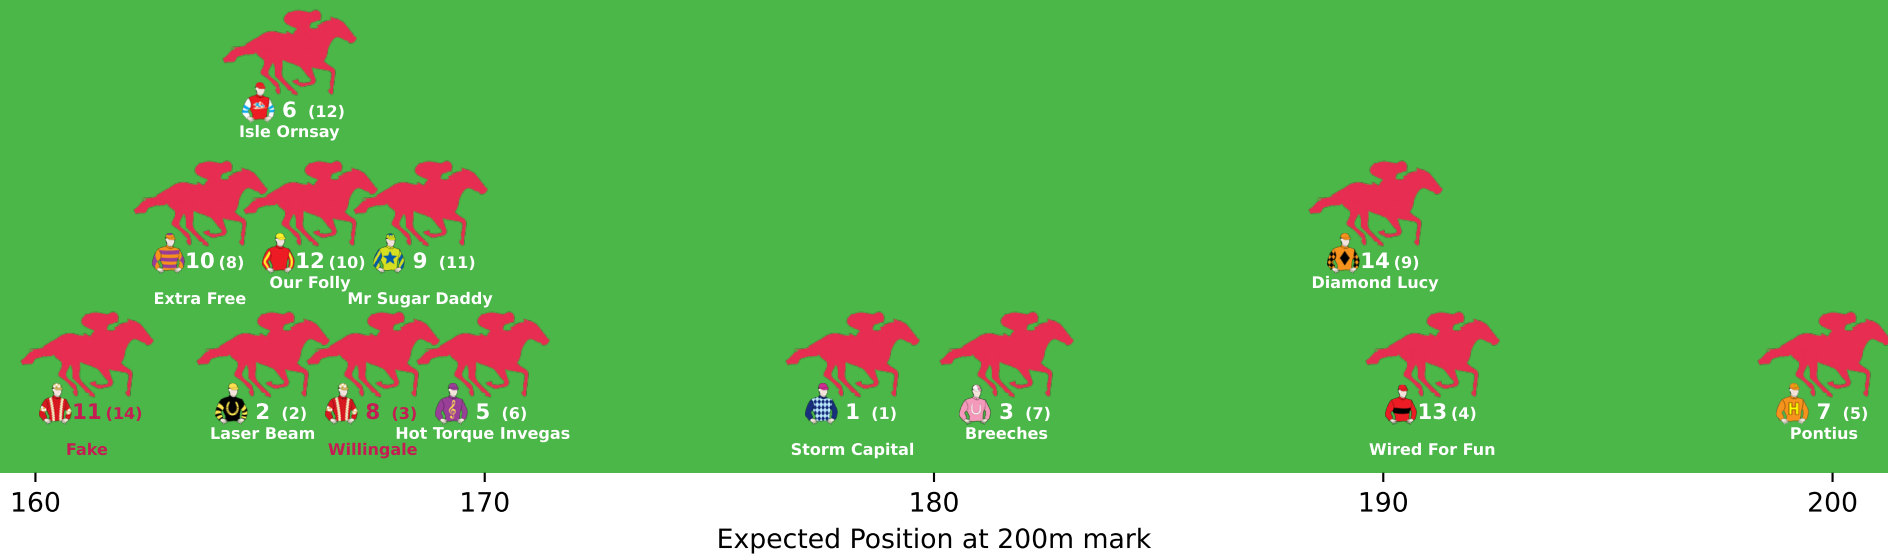

5 (10)

Mo Spirit

4 (8)

Roth Authority

8 (1)

Power Cruise

6 (4)

Tutu Toulouse

10 (5)

Ballandella Street

12 (9)

Volare

Position Map - Race 3 (1609m) @ Townsville on 05-07-2026 01:49PM

● No GPS data available - Average of field used

Expected Position at 200m mark

Position Map - Race 4 (1000m) @ Townsville on 05-07-2026 02:24PM

● No GPS data available - Average of field used

Position Map - Race 5 (1200m) @ Townsville on 05-07-2026 03:04PM

160

170

180

190

200

Expected Position at 200m mark

12 (14)
Lazenby

4 (8)
Ellis Beach