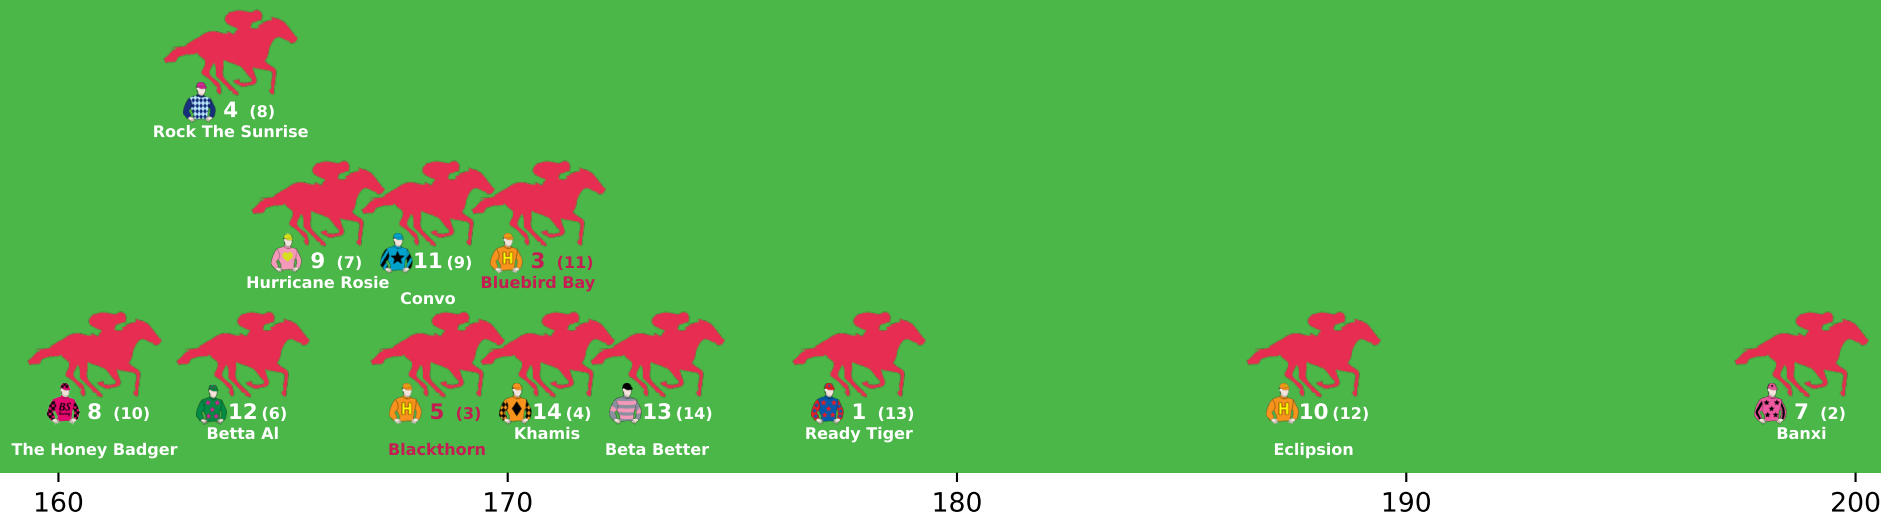

10 (5)

Ballandella Street

12 (9)

Volare

Position Map - Race 3 (1609m) @ Townsville on 05-07-2026 01:49PM

● No GPS data available - Average of field used

Expected Position at 200m mark

Position Map - Race 4 (1000m) @ Townsville on 05-07-2026 02:24PM

● No GPS data available - Average of field used

Position Map - Race 5 (1200m) @ Townsville on 05-07-2026 03:04PM

160

170

180

190

200

Expected Position at 200m mark