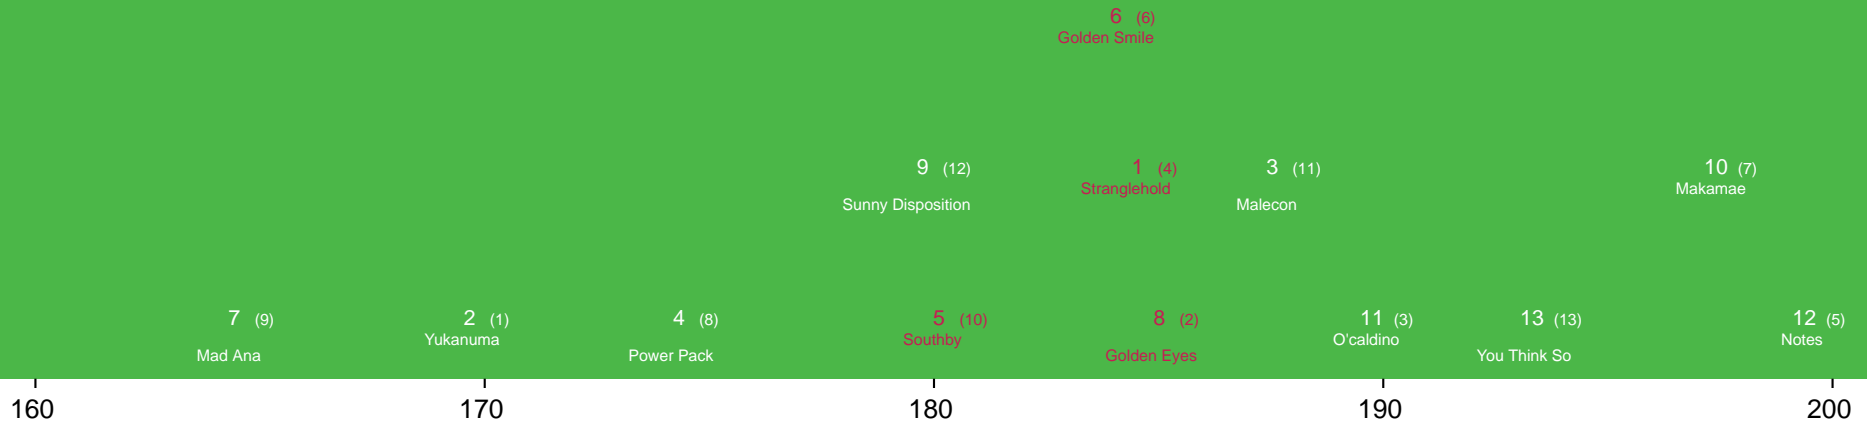

Position Map - Race 4 (2000m) @ Ipswich on 08-07-2026 02:14PM

● No GPS data available - Average of field used

Expected Position at 200m mark