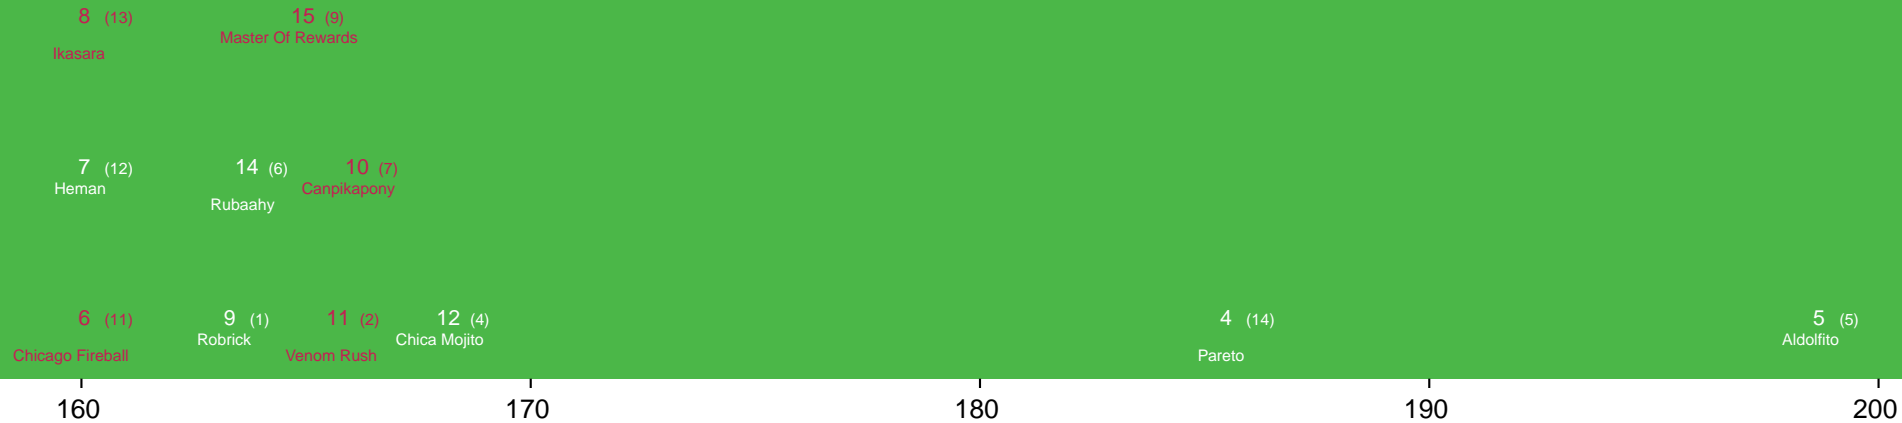

Expected Position at 200m mark