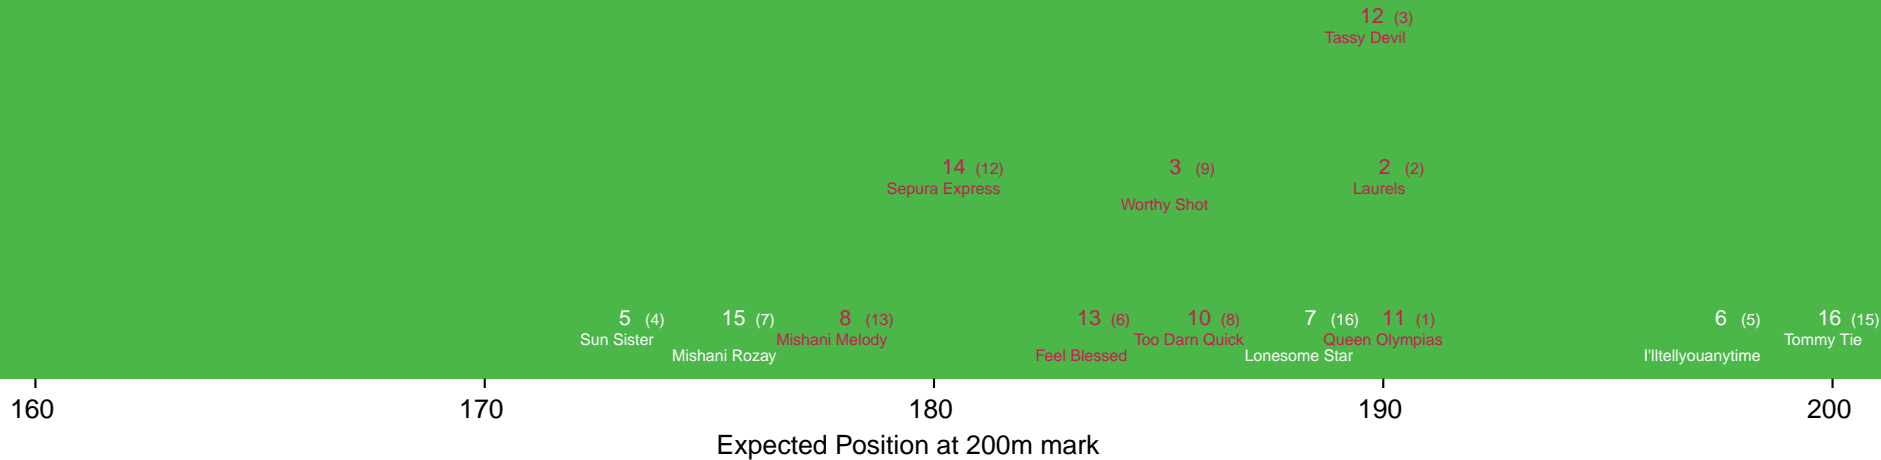

Position Map - Race 3 (800m) @ Ipswich on 08-07-2026 01:39PM

● No GPS data available - Average of field used