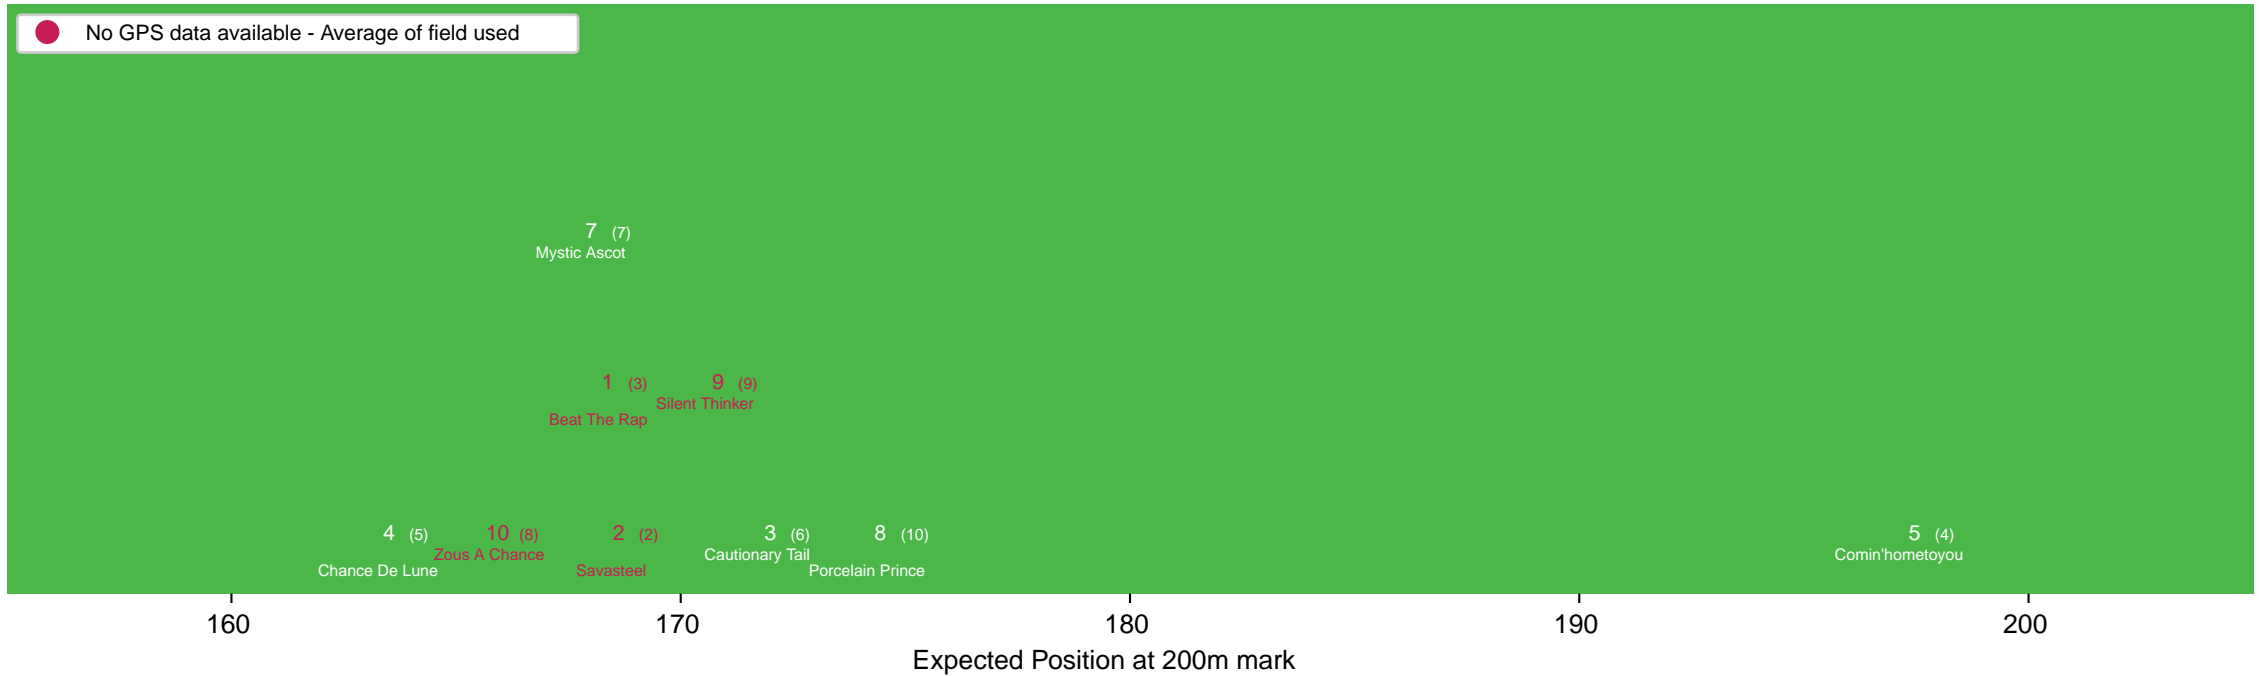

Position Map - Race 1 (1200m) @ Ipswich on 08-07-2026 12:29PM

● No GPS data available - Average of field used